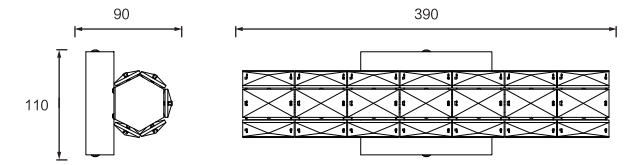

Dimension(mm)

MODEL	SIZE	WATT	LAMP	MATERIALS	INPUT VOLTAGE	CRI	LM	CCT	IP
JQ7920-8W	390*110*90	8W	LED SMD2835	Stainless Steel+Crystal	100-240V	80-90	520	3000-6500K	IP20
JQ7920-12W	500*110*90	12W	LED SMD2835	Stainless Steel+Crystal	100-240V	80-90	780	3000-6500K	IP20
JQ7920-16W	615*110*90	16W	LED SMD2835	Stainless Steel+Crystal	100-240V	80-90	1040	3000-6500K	IP20