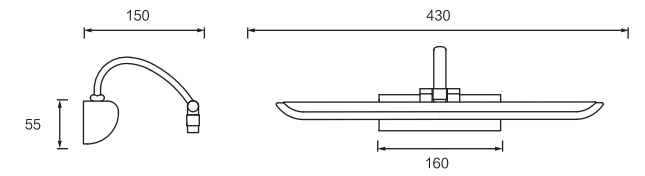

Dimension(mm)