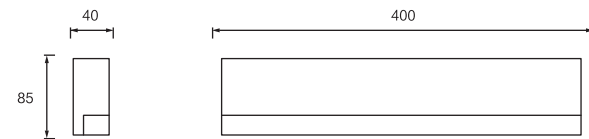

Dimension(mm)

MODEL	SIZE	WATT	LAMP	MATERIALS	INPUT VOLTAGE	CRI	LM	CCT	IP
JQ6191-9W	400*85*40	9W	LED SMD2835	Iron+Acrylic	100-240V	80-90	585	3000-6500K	IP20
JQ6191-12W	500*85*40	12W	LED SMD2835	Iron+Acrylic	100-240V	80-90	780	3000-6500K	IP20
JQ6191-14W	600*85*40	14W	LED SMD2835	Iron+Acrylic	100-240V	80-90	910	3000-6500K	IP20
JQ6191-16W	700*85*40	16W	LED SMD2835	Iron+Acrylic	100-240V	80-90	1040	3000-6500K	IP20