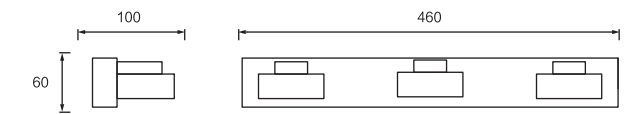

Dimension(mm)

MODEL	SIZE	WATT	LAMP	MATERIALS	INPUT VOLTAGE	CRI	LM	CCT	IP
JQ5820-3W	160*60*100	3W	LED SMD2835	Stainless Steel+Aluminum+Crystal	100-240V	80-90	195	3000-6500K	IP20
JQ5820-6W	320*60*100	6W	LED SMD2835	Stainless Steel+Aluminum+Crystal	100-240V	80-90	390	3000-6500K	IP20
JQ5820-9W	460*60*100	9W	LED SMD2835	Stainless Steel+Aluminum+Crystal	100-240V	80-90	585	3000-6500K	IP20
JQ5820-12W	620*60*100	12W	LED SMD2835	Stainless Steel+Aluminum+Crystal	100-240V	80-90	780	3000-6500K	IP20