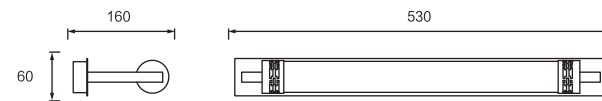

Dimension(mm)

MODEL	SIZE	WATT	LAMP	MATERIALS	INPUT VOLTAGE	CRI	LM	CCT	IP
JQ6930-20W	530*60*160	20W	LED SMD2835	Iron+Glass	100-240V	80-90	1300	3000-6500K	IP20