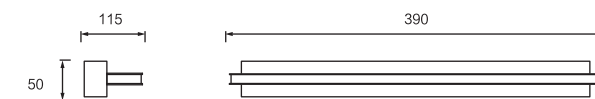

Dimension(mm)

MODEL	SIZE	WATT	LAMP	MATERIALS	INPUT VOLTAGE	CRI	LM	CCT	IP
JQ5950-8W	390*50*115	8W	LED SMD2835	Stainless Steel+Acrylic	100-240V	80-90	520	3000-6500K	IP20
JQ5950-12W	540*50*115	12W	LED SMD2835	Stainless Steel+Acrylic	100-240V	80-90	780	3000-6500K	IP20
JQ5950-15W	700*50*115	15W	LED SMD2835	Stainless Steel+Acrylic	100-240V	80-90	975	3000-6500K	IP20
JQ5950-17W	800*50*115	17W	LED SMD2835	Stainless Steel+Acrylic	100-240V	80-90	1105	3000-6500K	IP20
JQ5950-19W	1000*50*115	19W	LED SMD2835	Stainless Steel+Acrylic	100-240V	80-90	1235	3000-6500K	IP20