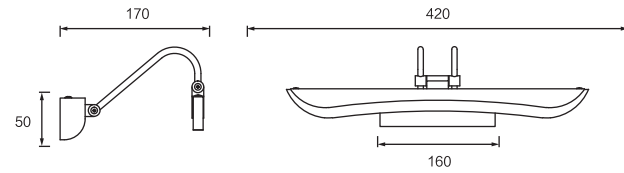

Dimension(mm)

MODEL	SIZE	WATT	LAMP	MATERIALS	INPUT VOLTAGE	CRI	LM	CCT	IP
JQ7460-9W	420*50*170	9W	LED SMD2835	Stainless Steel+Iron+Acrylic	100-240V	80-90	585	3000-6500K	IP20
JQ7460-12W	520*50*170	12W	LED SMD2835	Stainless Steel+Iron+Acrylic	100-240V	80-90	780	3000-6500K	IP20
JQ7460-14W	620*50*170	14W	LED SMD2835	Stainless Steel+Iron+Acrylic	100-240V	80-90	910	3000-6500K	IP20
JQ7460-16W	720*50*170	16W	LED SMD2835	Stainless Steel+Iron+Acrylic	100-240V	80-90	1040	3000-6500K	IP20