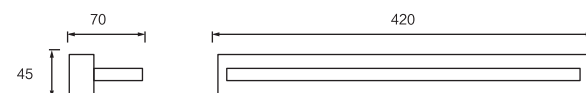

Dimension(mm)

MODEL	SIZE	WATT	LAMP	MATERIALS	INPUT VOLTAGE	CRI	LM	CCT	IP
JQ5960-7W	420*45*70	7W	LED SMD2835	Stainless Steel+Acrylic	100-240V	80-90	585	3000-6500K	IP20
JQ5960-12W	520*45*70	12W	LED SMD2835	Stainless Steel+Acrylic	100-240V	80-90	780	3000-6500K	IP20
JQ5960-14W	620*45*70	14W	LED SMD2835	Stainless Steel+Acrylic	100-240V	80-90	910	3000-6500K	IP20
JQ5960-16W	720*45*70	16W	LED SMD2835	Stainless Steel+Acrylic	100-240V	80-90	1040	3000-6500K	IP20
JQ5960-20W	920*45*70	20W	LED SMD2835	Stainless Steel+Acrylic	100-240V	80-90	1300	3000-6500K	IP20
JQ5960-24W	1120*45*70	24W	LED SMD2835	Stainless Steel+Acrylic	100-240V	80-90	1560	3000-6500K	IP20