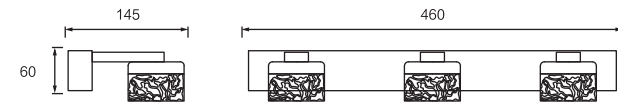

Dimension(mm)

MODEL	SIZE	WATT	LAMP	MATERIALS	INPUT VOLTAGE	CRI	LM	CCT	IP
JQ8100-3W	120*60*145	3W	LED SMD2835	Stainless Steel+Iron+Glass	100-240V	80-90	195	3000-6500K	IP20
JQ8100-6W	290*60*145	6W	LED SMD2835	Stainless Steel+Iron+Glass	100-240V	80-90	395	3000-6500K	IP20
JQ8100-9W	460*60*145	9W	LED SMD2835	Stainless Steel+Iron+Glass	100-240V	80-90	585	3000-6500K	IP20
JQ8100-12W	630*60*145	12W	LED SMD2835	Stainless Steel+Iron+Glass	100-240V	80-90	780	3000-6500K	IP20
JQ8100-15W	800*60*145	15W	LED SMD2835	Stainless Steel+Iron+Glass	100-240V	80-90	975	3000-6500K	IP20