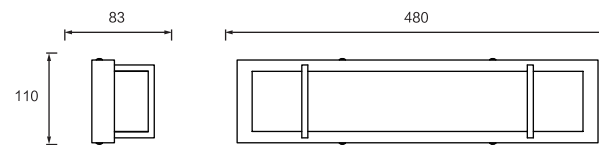

Dimension(mm)

MODEL	SIZE	WATT	LAMP	MATERIALS	INPUT VOLTAGE	CRI	LM	CCT	IP
JQ7950-10W	480*110*83	10W	LED SMD2835	Stainless Steel+Glass	100-240V	80-90	650	3000-6500K	IP20
JQ7950-18W	640*110*83	18W	LED SMD2835	Stainless Steel+Glass	100-240V	80-90	1170	3000-6500K	IP20
JQ7950-24W	780*110*83	24W	LED SMD2835	Stainless Steel+Glass	100-240V	80-90	1560	3000-6500K	IP20