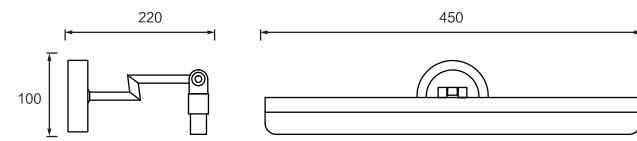

Dimension(mm)

MODEL	SIZE	WATT	LAMP	MATERIALS	INPUT VOLTAGE	CRI	LM	CCT	IP
JQ7750-9W	450*100*220	9W	LED SMD2835	Copper+Acrylic	100-240V	80-90	585	3000-6500K	IP20
JQ7750-12W	580*100*220	12W	LED SMD2835	Copper+Acrylic	100-240V	80-90	780	3000-6500K	IP20
JQ7750-15W	720*100*220	15W	LED SMD2835	Copper+Acrylic	100-240V	80-90	975	3000-6500K	IP20