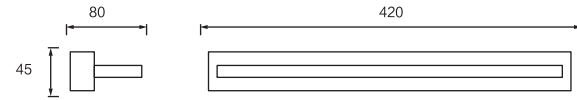

Dimension(mm)

MODEL	SIZE	WATT	LAMP	MATERIALS	INPUT VOLTAGE	CRI	LM	CCT	IP
JQ7100-9W	420*45*80	9W	LED SMD2835	Stainless Steel+Acrylic	100-240V	80-90	585	3000-6500K	IP20
JQ7100-12W	520*45*80	12W	LED SMD2835	Stainless Steel+Acrylic	100-240V	80-90	780	3000-6500K	IP20
JQ7100-14W	620*45*80	14W	LED SMD2835	Stainless Steel+Acrylic	100-240V	80-90	910	3000-6500K	IP20
JQ7100-16W	720*45*80	16W	LED SMD2835	Stainless Steel+Acrylic	100-240V	80-90	1040	3000-6500K	IP20