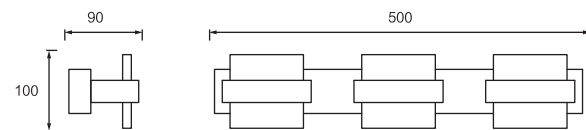

Dimension(mm)

MODEL	SIZE	WATT	LAMP	MATERIALS	INPUT VOLTAGE	CRI	LM	CCT	IP
JQ7240-6W	120*100*90	6W	LED SMD2835	Stainless Steel+Iron+Acrylic	100-240V	80-90	390	3000-6500K	IP20
JQ7240-12W	320*100*90	12W	LED SMD2835	Stainless Steel+Iron+Acrylic	100-240V	80-90	780	3000-6500K	IP20
JQ7240-18W	500*100*90	18W	LED SMD2835	Stainless Steel+Iron+Acrylic	100-240V	80-90	1170	3000-6500K	IP20
JQ7240-24W	680*100*90	24W	LED SMD2835	Stainless Steel+Iron+Acrylic	100-240V	80-90	1560	3000-6500K	IP20