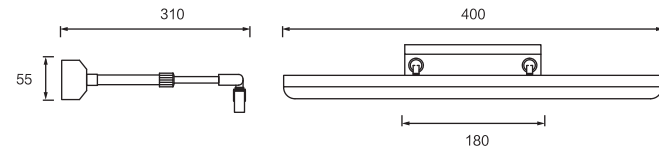

Dimension(mm)

MODEL	SIZE	WATT	LAMP	MATERIALS	INPUT VOLTAGE	CRI	LM	CCT	IP
JQ6880-9W	400*55*310	9W	LED SMD2835	Stainless Steel+Iron+Acrylic	100-240V	80-90	585	3000-6500K	IP20
JQ6880-12W	500*55*310	12W	LED SMD2835	Stainless Steel+Iron+Acrylic	100-240V	80-90	780	3000-6500K	IP20
JQ6880-14W	600*55*310	14W	LED SMD2835	Stainless Steel+Iron+Acrylic	100-240V	80-90	910	3000-6500K	IP20
JQ6880-16W	700*55*310	16W	LED SMD2835	Stainless Steel+Iron+Acrylic	100-240V	80-90	1040	3000-6500K	IP20