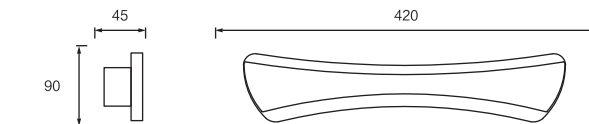

Dimension(mm)

MODEL	SIZE	WATT	LAMP	MATERIALS	INPUT VOLTAGE	CRI	LM	CCT	IP
JQ6230-14W	420*90*45	14W	LED SMD2835	Stainless Steel+Acrylic	100-240V	80-90	910	3000-6500K	IP20
JQ6230-15W	550*90*45	15W	LED SMD2835	Stainless Steel+Acrylic	100-240V	80-90	975	3000-6500K	IP20