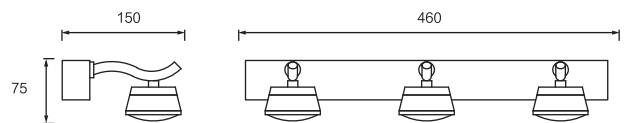

Dimension(mm)

MODEL	SIZE	WATT	LAMP	MATERIALS	INPUT VOLTAGE	CRI	LM	CCT	IP
JQ6580-3W	160*75*150	3W	LED SMD2835	Stainless Steel+Aluminum+Acrylic	100-240V	80-90	195	3000-6500K	IP20
JQ6580-6W	320*75*150	6W	LED SMD2835	Stainless Steel+Aluminum+Acrylic	100-240V	80-90	390	3000-6500K	IP20
JQ6580-9W	460*75*150	9W	LED SMD2835	Stainless Steel+Aluminum+Acrylic	100-240V	80-90	585	3000-6500K	IP20
JQ6580-12W	620*75*150	12W	LED SMD2835	Stainless Steel+Aluminum+Acrylic	100-240V	80-90	780	3000-6500K	IP20