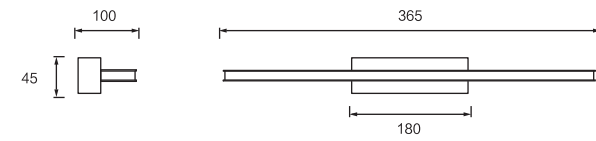

Dimension(mm)

MODEL	SIZE	WATT	LAMP	MATERIALS	INPUT VOLTAGE	CRI	LM	CCT	IP
JQ6040-9W	270*45*100	9W	LED SMD2835	Iron+Acrylic	100-240V	80-90	585	3000-6500K	IP20
JQ6040-12W	365*45*100	12W	LED SMD2835	Iron+Acrylic	100-240V	80-90	780	3000-6500K	IP20
JQ6040-15W	470*45*100	15W	LED SMD2835	Iron+Acrylic	100-240V	80-90	975	3000-6500K	IP20
JQ6040-18W	550*45*100	18W	LED SMD2835	Iron+Acrylic	100-240V	80-90	1170	3000-6500K	IP20