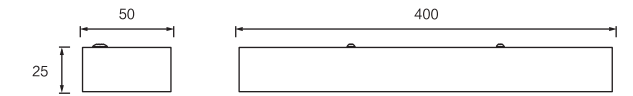

Dimension(mm)

MODEL	SIZE	WATT	LAMP	MATERIALS	INPUT VOLTAGE	CRI	LM	CCT	IP
JQ7620-9W	400*25*50	9W	LED SMD2835	Aluminum+Acrylic	100-240V	80-90	585	3000-6500K	IP20
JQ7620-12W	500*25*50	12W	LED SMD2835	Aluminum+Acrylic	100-240V	80-90	780	3000-6500K	IP20
JQ7620-14W	600*25*50	14W	LED SMD2835	Aluminum+Acrylic	100-240V	80-90	910	3000-6500K	IP20
JQ7620-16W	700*25*50	16W	LED SMD2835	Aluminum+Acrylic	100-240V	80-90	1040	3000-6500K	IP20