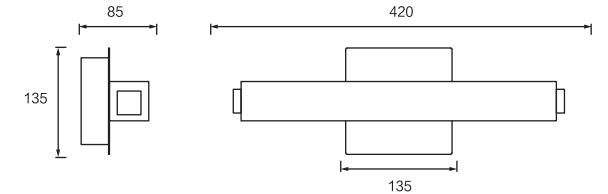

Dimension(mm)

MODEL	SIZE	WATT	LAMP	MATERIALS	INPUT VOLTAGE	CRI	LM	CCT	IP
JQ6490-8W	420*135*85	8W	LED SMD2835	Stainless Steel+Acrylic	100-240V	80-90	520	3000-6500K	IP20
JQ6490-14W	620*135*85	14W	LED SMD2835	Stainless Steel+Acrylic	100-240V	80-90	910	3000-6500K	IP20