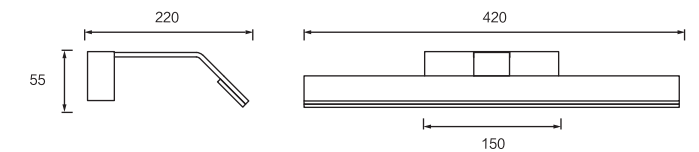

Dimension(mm)