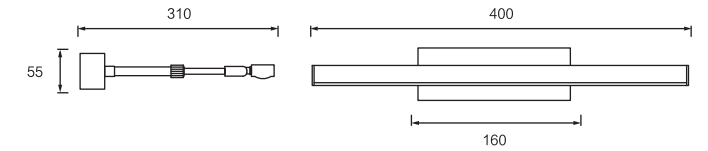

Dimension(mm)

MODEL	SIZE	WATT	LAMP	MATERIALS	INPUT VOLTAGE	CRI	LM	CCT	IP
JQ6120-7W	400*55*310	7W	LED SMD2835	Stainless Steel+Aluminum	100-240V	80-90	585	3000-6500K	IP20
JQ6120-12W	500*55*310	12W	LED SMD2835	Stainless Steel+Aluminum	100-240V	80-90	780	3000-6500K	IP20
JQ6120-14W	600*55*310	14W	LED SMD2835	Stainless Steel+Aluminum	100-240V	80-90	910	3000-6500K	IP20
JQ6120-16W	700*55*310	16W	LED SMD2835	Stainless Steel+Aluminum	100-240V	80-90	1040	3000-6500K	IP20