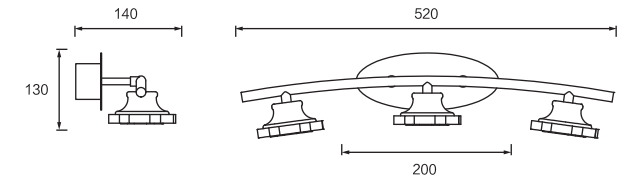

Dimension(mm)

MODEL	SIZE	WATT	LAMP	MATERIALS	INPUT VOLTAGE	CRI	LM	CCT	IP
JQ7360-6W	380*130*140	6W	LED SMD2835	Iron+Acrylic	100-240V	80-90	390	3000-6500K	IP20
JQ7360-9W	525*130*140	9W	LED SMD2835	Iron+Acrylic	100-240V	80-90	585	3000-6500K	IP20