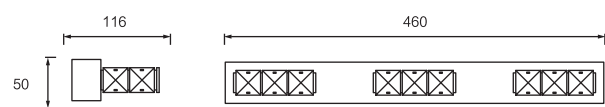

Dimension(mm)