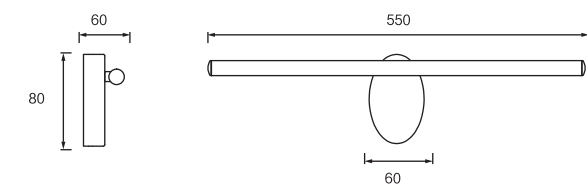

Dimension(mm)