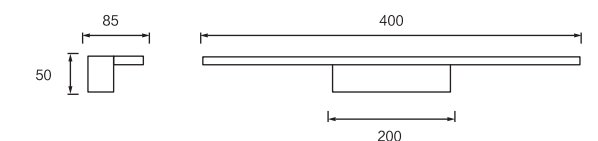

Dimension(mm)