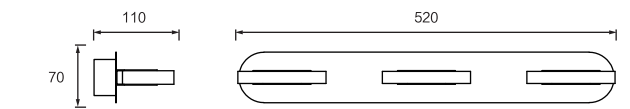

Dimension(mm)