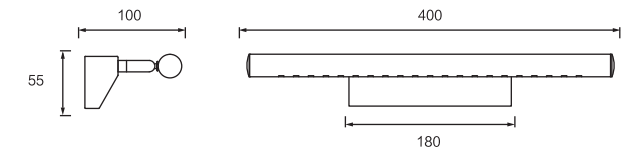

Dimension(mm)

MODEL	SIZE	WATT	LAMP	MATERIALS	INPUT VOLTAGE	CRI	LM	CCT	IP
JQ5530-3W	260*55*100	3W	LED SMD5050	Stainless Steel+Iron	100-240V	65-75	165	3000-6500K	IP20
JQ5530-5W	400*55*100	5W	LED SMD5050	Stainless Steel+Iron	100-240V	65-75	275	3000-6500K	IP20
JQ5530-7W	550*55*100	7W	LED SMD5050	Stainless Steel+Iron	100-240V	65-75	385	3000-6500K	IP20
JQ5530-9W	700*55*100	9W	LED SMD5050	Stainless Steel+Iron	100-240V	65-75	495	3000-6500K	IP20
JQ5530-12W	1050*55*100	12W	LED SMD5050	Stainless Steel+Iron	100-240V	65-75	660	3000-6500K	IP20