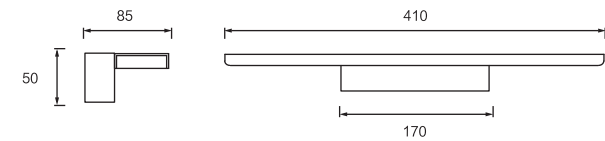

Dimension(mm)

MODEL	SIZE	WATT	LAMP	MATERIALS	INPUT VOLTAGE	CRI	LM	CCT	IP
JQ6330-16W	410*50*85	16W	LED SMD3014	Aluminum	100-240V	80-90	1040	3000-6500K	IP20
JQ6330-24W	610*50*85	24W	LED SMD3014	Aluminum	100-240V	80-90	1560	3000-6500K	IP20
JQ6330-32W	810*50*85	32W	LED SMD3014	Aluminum	100-240V	80-90	2080	3000-6500K	IP20