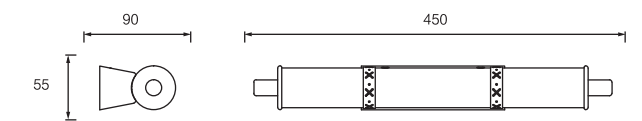

Dimension(mm)