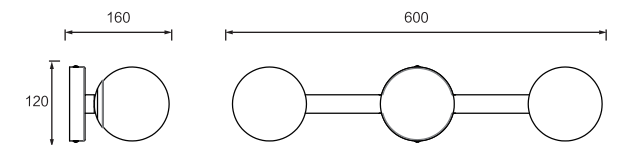

Dimension(mm)