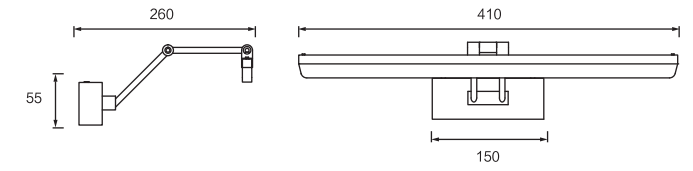

Dimension(mm)

MODEL	SIZE	WATT	LAMP	MATERIALS	INPUT VOLTAGE	CRI	LM	CCT	IP
JQ6710-9W	410*55*360	9W	LED SMD2835	Stainless Steel+Iron+Acrylic	100-240V	80-90	585	3000-6500K	IP20
JQ6710-12W	510*55*360	12W	LED SMD2835	Stainless Steel+Iron+Acrylic	100-240V	80-90	780	3000-6500K	IP20
JQ6710-14W	610*55*360	14W	LED SMD2835	Stainless Steel+Iron+Acrylic	100-240V	80-90	910	3000-6500K	IP20
JQ6710-16W	710*55*360	16W	LED SMD2835	Stainless Steel+Iron+Acrylic	100-240V	80-90	1040	3000-6500K	IP20