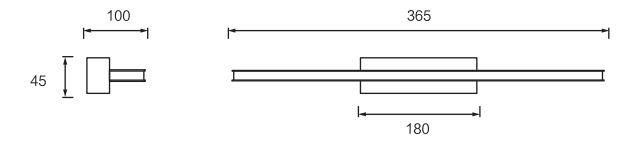

Dimension(mm)

MODEL	SIZE	WATT	LAMP	MATERIALS	INPUT VOLTAGE	CRI	LM	CCT	IP
JQ6040-12W	370*45*100	12W	LED SMD2835	Iron+Acrylic	100-240V	80-90	780	3000-6500K	IP20
JQ6040-18W	550*45*100	18W	LED SMD2835	Iron+Acrylic	100-240V	80-90	1170	3000-6500K	IP20