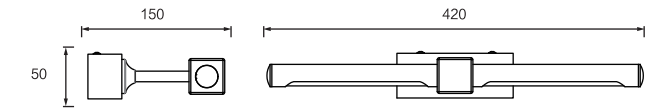

Dimension(mm)

MODEL	SIZE	WATT	LAMP	MATERIALS	INPUT VOLTAGE	CRI	LM	CCT	IP
JQ7720-7W	420*50*150	7W	LED SMD2835	Stainless Steel+Iron	100-240V	80-90	455	3000-6500K	IP20
JQ7720-12W	520*50*150	12W	LED SMD2835	Stainless Steel+Iron	100-240V	80-90	780	3000-6500K	IP20
JQ7720-14W	620*50*150	14W	LED SMD2835	Stainless Steel+Iron	100-240V	80-90	910	3000-6500K	IP20
JQ7720-16W	720*50*150	16W	LED SMD2835	Stainless Steel+Iron	100-240V	80-90	1040	3000-6500K	IP20