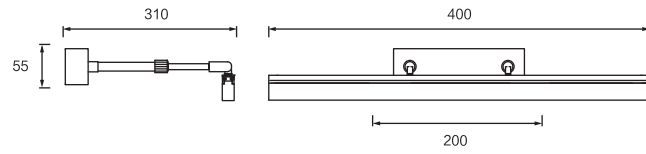

Dimension(mm)

MODEL	SIZE	WATT	LAMP	MATERIALS	INPUT VOLTAGE	CRI	LM	CCT	IP
JQ6480-9W	400*55*310	9W	LED SMD2835	Stainless Steel+Iron+Acrylic	100-240V	80-90	585	3000-6500K	IP20
JQ6480-12W	500*55*310	12W	LED SMD2835	Stainless Steel+Iron+Acrylic	100-240V	80-90	780	3000-6500K	IP20
JQ6480-14W	600*55*310	14W	LED SMD2835	Stainless Steel+Iron+Acrylic	100-240V	80-90	910	3000-6500K	IP20
JQ6480-16W	700*55*310	16W	LED SMD2835	Stainless Steel+Iron+Acrylic	100-240V	80-90	1040	3000-6500K	IP20