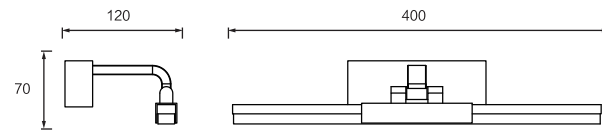

Dimension(mm)

MODEL	SIZE	WATT	LAMP	MATERIALS	INPUT VOLTAGE	CRI	LM	CCT	IP
JQ8000-9W	400*70*120	9W	LED SMD2835	Iron+Acrylic	100-240V	80-90	585	3000-6500K	IP20
JQ8000-12W	500*70*120	12W	LED SMD2835	Iron+Acrylic	100-240V	80-90	780	3000-6500K	IP20
JQ8000-14W	600*70*120	14W	LED SMD2835	Iron+Acrylic	100-240V	80-90	910	3000-6500K	IP20
JQ8000-16W	700*70*120	16W	LED SMD2835	Iron+Acrylic	100-240V	80-90	1040	3000-6500K	IP20