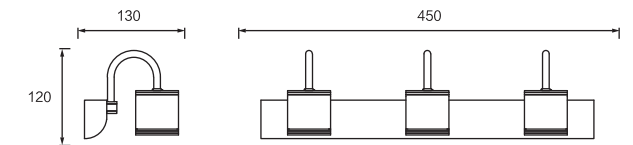

Dimension(mm)

MODEL	SIZE	WATT	LAMP	MATERIALS	INPUT VOLTAGE	CRI	LM	CCT	IP
JQ7260-6W	320*120*130	6W	LED SMD2835	Stainless Steel+Iron+Acrylic	100-240V	80-90	390	3000-6500K	IP20
JQ7260-9W	460*120*130	9W	LED SMD2835	Stainless Steel+Iron+Acrylic	100-240V	80-90	585	3000-6500K	IP20
JQ7260-12W	620*120*130	12W	LED SMD2835	Stainless Steel+Iron+Acrylic	100-240V	80-90	780	3000-6500K	IP20