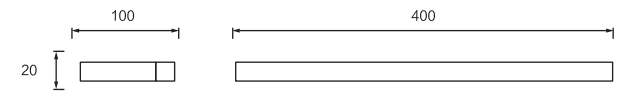

Dimension(mm)

MODEL	SIZE	WATT	LAMP	MATERIALS	INPUT VOLTAGE	CRI	LM	CCT	IP
JQ7020-9W	390*20*100	9W	LED SMD2835	Iron+Aluminum	100-240V	80-90	585	3000-6500K	IP20
JQ7020-12W	490*20*100	12W	LED SMD2835	Iron+Aluminum	100-240V	80-90	780	3000-6500K	IP20
JQ7020-14W	590*20*100	14W	LED SMD2835	Iron+Aluminum	100-240V	80-90	910	3000-6500K	IP20
JQ7020-16W	690*20*100	16W	LED SMD2835	Iron+Aluminum	100-240V	80-90	1040	3000-6500K	IP20