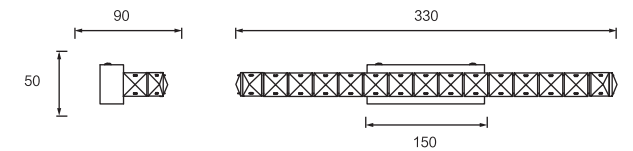

Dimension(mm)

MODEL	SIZE	WATT	LAMP	MATERIALS	INPUT VOLTAGE	CRI	LM	CCT	IP
JQ7390-8W	330*50*90	8W	LED SMD2835	Stainless Steel+Crystal	100-240V	80-90	520	3000-6500K	IP20
JQ7390-12W	490*50*90	12W	LED SMD2835	Stainless Steel+Crystal	100-240V	80-90	780	3000-6500K	IP20
JQ7390-16W	620*50*90	16W	LED SMD2835	Stainless Steel+Crystal	100-240V	80-90	1040	3000-6500K	IP20