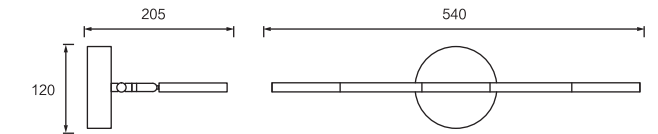

Dimension(mm)

MODEL	SIZE	WATT	LAMP	MATERIALS	INPUT VOLTAGE	CRI	LM	CCT	IP
JQ7060-10W	320*120*205	10W	LED SMD2835	Stainless Steel+Iron+PC	100-240V	80-90	650	3000-6500K	IP20
JQ7060-15W	540*120*205	15W	LED SMD2835	Stainless Steel+Iron+PC	100-240V	80-90	975	3000-6500K	IP20
JQ7060-20W	760*120*205	20W	LED SMD2835	Stainless Steel+Iron+PC	100-240V	80-90	1300	3000-6500K	IP20