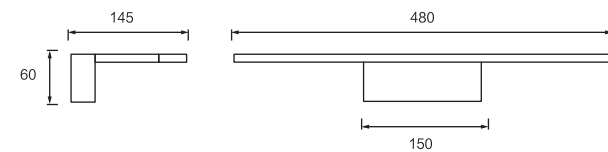

Dimension(mm)

MODEL	SIZE	WATT	LAMP	MATERIALS	INPUT VOLTAGE	CRI	LM	CCT	IP
JQ6322-10W	480*60*145	10W	LED SMD2835	Stainless Steel+Aluminum	100-240V	80-90	650	3000-6500K	IP20
JQ6322-12W	580*60*145	12W	LED SMD2835	Stainless Steel+Aluminum	100-240V	80-90	780	3000-6500K	IP20
JQ6322-20W	680*60*145	20W	LED SMD2835	Stainless Steel+Aluminum	100-240V	80-90	1300	3000-6500K	IP20
JQ6322-24W	780*60*145	24W	LED SMD2835	Stainless Steel+Aluminum	100-240V	80-90	1560	3000-6500K	IP20