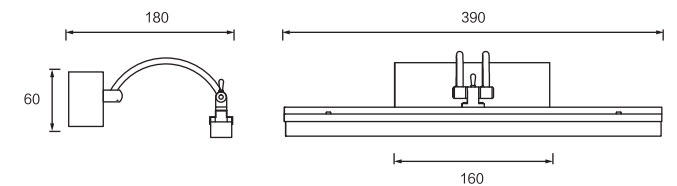

Dimension(mm)