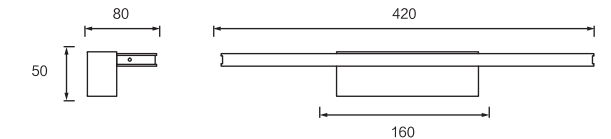

Dimension(mm)

MODEL	SIZE	WATT	LAMP	MATERIALS	INPUT VOLTAGE	CRI	LM	CCT	IP
JQ6420-9W	420*50*80	9W	LED SMD2835	Stainless Steel+Acrylic	100-240V	80-90	585	3000-6500K	IP20
JQ6420-12W	520*50*80	12W	LED SMD2835	Stainless Steel+Acrylic	100-240V	80-90	780	3000-6500K	IP20
JQ6420-14W	620*50*80	14W	LED SMD2835	Stainless Steel+Acrylic	100-240V	80-90	910	3000-6500K	IP20
JQ6420-16W	720*50*80	16W	LED SMD2835	Stainless Steel+Acrylic	100-240V	80-90	1040	3000-6500K	IP20