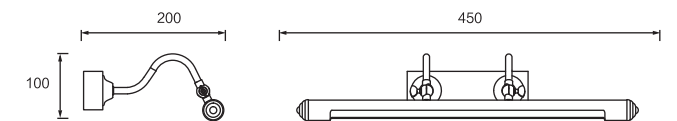

Dimension(mm)

MODEL	SIZE	WATT	LAMP	MATERIALS	INPUT VOLTAGE	CRI	LM	CCT	IP
JQ6750-8W	450*100*200	8W	LED SMD2835	Iron+PC	100-240V	80-90	520	3000-6500K	IP20
JQ6750-11W	570*100*200	11W	LED SMD2835	Iron+PC	100-240V	80-90	715	3000-6500K	IP20
JQ6750-15W	750*100*200	15W	LED SMD2835	Iron+PC	100-240V	80-90	975	3000-6500K	IP20

MODEL	JQ6360-8W	JQ6360-12W	JQ6360-16W
SIZE	500*110*200	700*110*200	900*110*200
WATT	8W	12W	16W
LAMP	LED SMD2835	LED SMD2835	LED SMD2835
MATERIALS	Iron+PC		
INPUT VOLTAGE	110-240V	110-240V	110-240V
CRI	80-90	80-90	80-90
LM	520	780	1040
CCT	3000-6500K	3000-6500K	3000-6500K
IP	IP20	IP20	IP20