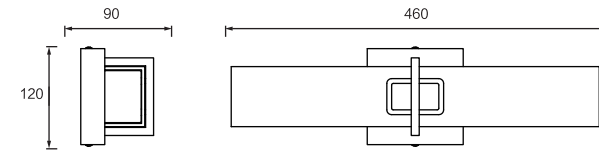

Dimension(mm)

MODEL	SIZE	WATT	LAMP	MATERIALS	INPUT VOLTAGE	CRI	LM	CCT	IP
JQ8030-12W	460*120*90	12W	LED SMD2835	Stainless Steel+Glass	100-240V	80-90	780	3000-6500K	IP20
JQ8030-16W	580*120*90	16W	LED SMD2835	Stainless Steel+Glass	100-240V	80-90	1040	3000-6500K	IP20
JQ8030-24W	740*120*90	24W	LED SMD2835	Stainless Steel+Glass	100-240V	80-90	1560	3000-6500K	IP20