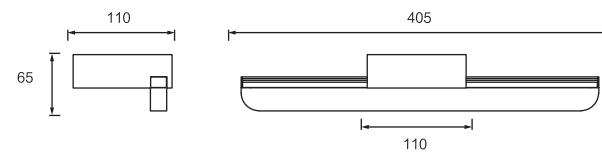

Dimension(mm)

MODEL	SIZE	WATT	LAMP	MATERIALS	INPUT VOLTAGE	CRI	LM	CCT	IP
JQ6860-9W	405*65*110	9W	LED SMD2835	Iron+Aluminum	100-240V	80-90	585	3000-6500K	IP20
JQ6860-12W	505*65*110	12W	LED SMD2835	Iron+Aluminum	100-240V	80-90	780	3000-6500K	IP20
JQ6860-14W	605*65*110	14W	LED SMD2835	Iron+Aluminum	100-240V	80-90	910	3000-6500K	IP20
JQ6860-16W	705*65*110	16W	LED SMD2835	Iron+Aluminum	100-240V	80-90	1040	3000-6500K	IP20