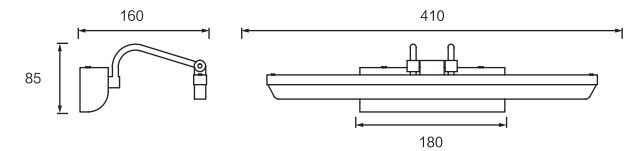

Dimension(mm)

MODEL	SIZE	WATT	LAMP	MATERIALS	INPUT VOLTAGE	CRI	LM	CCT	IP
JQ7030-9W	410*85*160	9W	LED SMD2835	Iron+Acrylic	100-240V	80-90	585	3000-6500K	IP20
JQ7030-12W	510*85*160	12W	LED SMD2835	Iron+Acrylic	100-240V	80-90	780	3000-6500K	IP20
JQ7030-14W	610*85*160	14W	LED SMD2835	Iron+Acrylic	100-240V	80-90	910	3000-6500K	IP20
JQ7030-16W	710*85*160	16W	LED SMD2835	Iron+Acrylic	100-240V	80-90	1040	3000-6500K	IP20