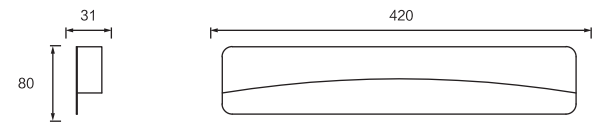

Dimension(mm)