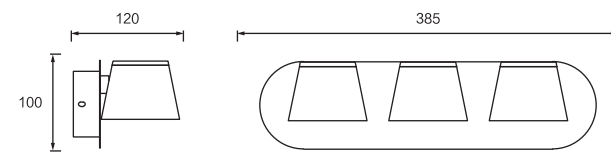

Dimension(mm)

MODEL	SIZE	WATT	LAMP	MATERIALS	INPUT VOLTAGE	CRI	LM	CCT	IP
JQ7540-8W	120*120*120	8W	LED SMD2835	Iron+PC	100-240V	80-90	520	3000-6500K	IP20
JQ7540-16W	270*100*120	16W	LED SMD2835	Iron+PC	100-240V	80-90	1040	3000-6500K	IP20
JQ7540-24W	385*100*120	24W	LED SMD2835	Iron+PC	100-240V	80-90	1560	3000-6500K	IP20