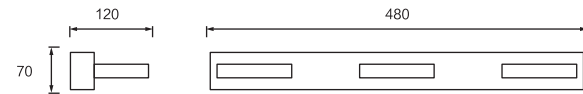

Dimension(mm)

MODEL	SIZE	WATT	LAMP	MATERIALS	INPUT VOLTAGE	CRI	LM	CCT	IP
JQ6240-3W	140*70*120	3W	LED SMD2835	Iron+Acrylic	100-240V	80-90	195	3000-6500K	IP20
JQ6240-6W	310*70*120	6W	LED SMD2835	Iron+Acrylic	100-240V	80-90	390	3000-6500K	IP20
JQ6240-9W	480*70*120	9W	LED SMD2835	Iron+Acrylic	100-240V	80-90	585	3000-6500K	IP20
JQ6240-12W	650*70*120	12W	LED SMD2835	Iron+Acrylic	100-240V	80-90	780	3000-6500K	IP20