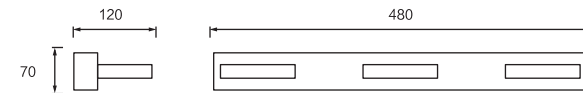

Dimension(mm)

MODEL	SIZE	WATT	LAMP	MATERIALS	INPUT VOLTAGE	CRI	LM	CCT	IP
JQ7350-4W	310*70*120	4W	LED SMD2835	Iron+Acrylic	100-240V	80-90	260	3000-6500K	IP20
JQ7350-6W	480*70*120	6W	LED SMD2835	Iron+Acrylic	100-240V	80-90	390	3000-6500K	IP20
JQ7350-8W	650*70*120	8W	LED SMD2835	Iron+Acrylic	100-240V	80-90	520	3000-6500K	IP20