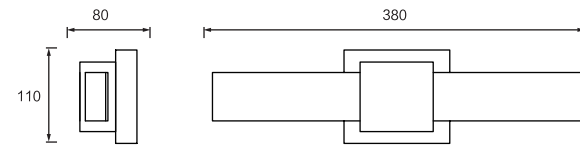

Dimension(mm)

MODEL	SIZE	WATT	LAMP	MATERIALS	INPUT VOLTAGE	CRI	LM	CCT	IP
JQ8090-12W	380*110*80	12W	LED SMD2835	Stainless Steel+Iron+Acrylic	100-240V	80-90	780	3000-6500K	IP20
JQ8090-24W	570*110*80	24W	LED SMD2835	Stainless Steel+Iron+Acrylic	100-240V	80-90	1560	3000-6500K	IP20