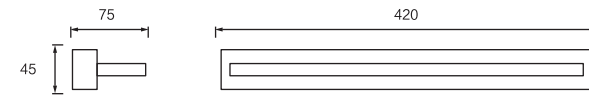

Dimension(mm)

MODEL	SIZE	WATT	LAMP	MATERIALS	INPUT VOLTAGE	CRI	LM	CCT	IP
JQ6210-9W	420*45*75	9W	LED SMD2835	Stainless Steel+Acrylic	100-240V	80-90	585	3000-6500K	IP20
JQ6210-12W	520*45*75	12W	LED SMD2835	Stainless Steel+Acrylic	100-240V	80-90	780	3000-6500K	IP20
JQ6210-14W	620*45*75	14W	LED SMD2835	Stainless Steel+Acrylic	100-240V	80-90	910	3000-6500K	IP20
JQ6210-16W	720*45*75	16W	LED SMD2835	Stainless Steel+Acrylic	100-240V	80-90	1040	3000-6500K	IP20