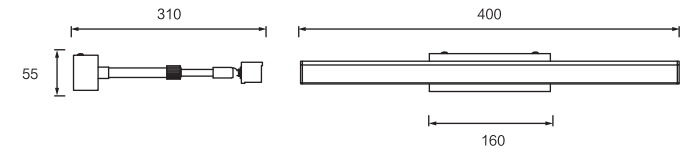

Dimension(mm)

MODEL	SIZE	WATT	LAMP	MATERIALS	INPUT VOLTAGE	CRI	LM	CCT	IP
JQ7420-7W	400*55*310	7W	LED SMD2835	Stainless Steel+Iron+Acrylic	100-240V	80-90	455	3000-6500K	IP20
JQ7420-12W	500*55*310	12W	LED SMD2835	Stainless Steel+Iron+Acrylic	100-240V	80-90	780	3000-6500K	IP20
JQ7420-14W	600*55*310	14W	LED SMD2835	Stainless Steel+Iron+Acrylic	100-240V	80-90	910	3000-6500K	IP20
JQ7420-16W	700*55*310	16W	LED SMD2835	Stainless Steel+Iron+Acrylic	100-240V	80-90	1040	3000-6500K	IP20