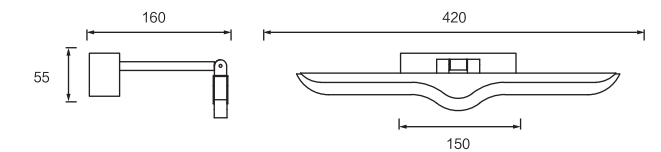

Dimension(mm)