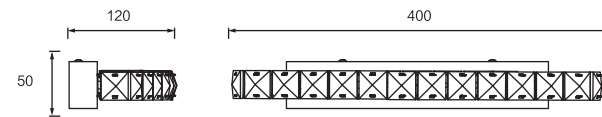

Dimension(mm)

MODEL	SIZE	WATT	LAMP	MATERIALS	INPUT VOLTAGE	CRI	LM	CCT	IP
JQ7440-12W	400*50*120	12W	LED SMD2835	Stainless Steel+Crystal	100-240V	80-90	780	3000-6500K	IP20
JQ7440-15W	500*50*120	15W	LED SMD2835	Stainless Steel+Crystal	100-240V	80-90	975	3000-6500K	IP20
JQ7440-20W	640*50*120	20W	LED SMD2835	Stainless Steel+Crystal	100-240V	80-90	1300	3000-6500K	IP20