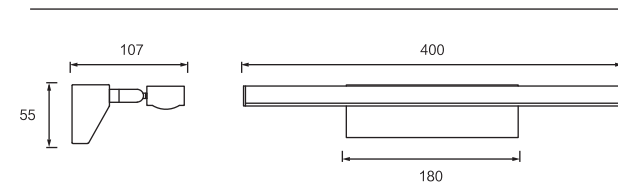

Dimension(mm)

MODEL	SIZE	WATT	LAMP	MATERIALS	INPUT VOLTAGE	CRI	LM	CCT	IP
JQ5535-9W	400*55*107	7W	LED SMD2835	Stainless Steel+Aluminum	100-240V	80-90	585	3000-6500K	IP20
JQ5535-12W	500*55*107	8W	LED SMD2835	Stainless Steel+Aluminum	100-240V	80-90	780	3000-6500K	IP20
JQ5535-14W	600*55*107	10W	LED SMD2835	Stainless Steel+Aluminum	100-240V	80-90	910	3000-6500K	IP20
JQ5535-16W	700*55*107	12W	LED SMD2835	Stainless Steel+Aluminum	100-240V	80-90	1040	3000-6500K	IP20