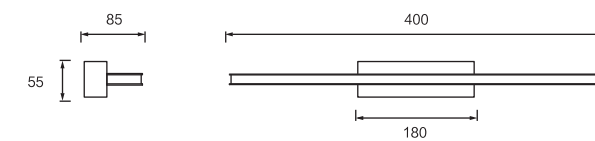

Dimension(mm)