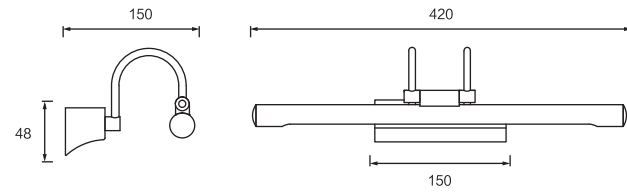

Dimension(mm)

MODEL	SIZE	WATT	LAMP	MATERIALS	INPUT VOLTAGE	CRI	LM	CCT	IP
JQ5890-7W	420*110*150	7W	LED SMD2835	Stainless Steel+Iron	100-240V	80-90	390	3000-6500K	IP20
JQ5890-12W	520*110*150	12W	LED SMD2835	Stainless Steel+Iron	100-240V	80-90	780	3000-6500K	IP20
JQ5890-14W	620*110*150	14W	LED SMD2835	Stainless Steel+Iron	100-240V	80-90	910	3000-6500K	IP20
JQ5890-16W	720*110*150	16W	LED SMD2835	Stainless Steel+Iron	100-240V	80-90	1040	3000-6500K	IP20