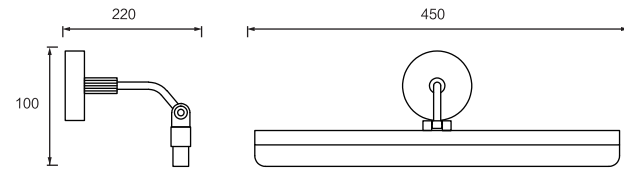

Dimension(mm)

MODEL	SIZE	WATT	LAMP	MATERIALS	INPUT VOLTAGE	CRI	LM	CCT	IP
JQ7740-9W	450*100*220	9W	LED SMD2835	Copper+Acrylic	100-240V	80-90	585	3000-6500K	IP20
JQ7740-12W	580*100*220	12W	LED SMD2835	Copper+Acrylic	100-240V	80-90	780	3000-6500K	IP20
JQ7740-15W	720*100*220	15W	LED SMD2835	Copper+Acrylic	100-240V	80-90	975	3000-6500K	IP20