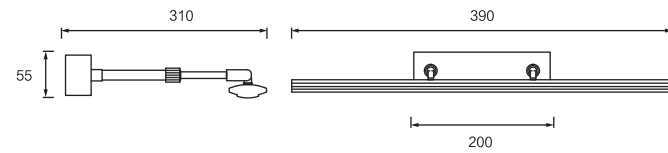

Dimension(mm)

MODEL	SIZE	WATT	LAMP	MATERIALS	INPUT VOLTAGE	CRI	LM	CCT	IP
JQ7120-9W	390*55*310	9W	LED SMD2835	Stainless Steel+Iron+Aluminum	100-240V	80-90	585	3000-6500K	IP20
JQ7120-12W	490*55*310	12W	LED SMD2835	Stainless Steel+Iron+Aluminum	100-240V	80-90	780	3000-6500K	IP20
JQ7120-14W	590*55*310	14W	LED SMD2835	Stainless Steel+Iron+Aluminum	100-240V	80-90	910	3000-6500K	IP20
JQ7120-16W	690*55*310	16W	LED SMD2835	Stainless Steel+Iron+Aluminum	100-240V	80-90	1040	3000-6500K	IP20