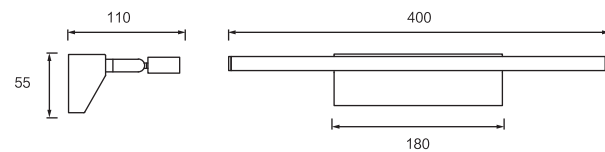

Dimension(mm)

MODEL	SIZE	WATT	LAMP	MATERIALS	INPUT VOLTAGE	CRI	LM	CCT	IP
JQ5550-5W	400*55*110	5W	LED SMD5050	Stainless Steel+Iron	100-240V	65-75	275	3000-6500K	IP20
JQ5550-7W	550*55*110	7W	LED SMD5050	Stainless Steel+Iron	100-240V	65-75	385	3000-6500K	IP20
JQ5550-9W	700*55*110	9W	LED SMD5050	Stainless Steel+Iron	100-240V	65-75	495	3000-6500K	IP20