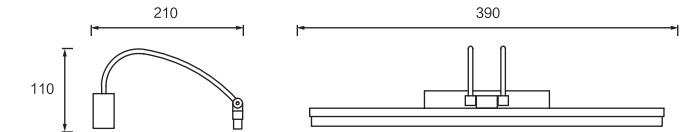

Dimension(mm)

MODEL	SIZE	WATT	LAMP	MATERIALS	INPUT VOLTAGE	CRI	LM	CCT	IP
JQ6780-8W	390*110*210	8W	LED SMD2835	Copper+Acrylic	100-240V	80-90	520	3000-6500K	IP20
JQ6780-11W	530*110*210	11W	LED SMD2835	Copper+Acrylic	100-240V	80-90	715	3000-6500K	IP20
JQ6780-15W	730*110*210	15W	LED SMD2835	Copper+Acrylic	100-240V	80-90	975	3000-6500K	IP20