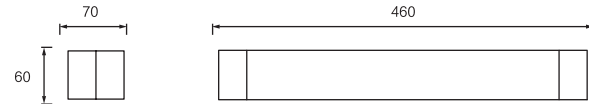

Dimension(mm)

MODEL	SIZE	WATT	LAMP	MATERIALS	INPUT VOLTAGE	CRI	LM	CCT	IP
JQ6450-9W	460*60*70	9W	LED SMD2835	Aluminum+Acrylic	100-240V	80-90	585	3000-6500K	IP20
JQ6450-12W	560*60*70	12W	LED SMD2835	Aluminum+Acrylic	100-240V	80-90	780	3000-6500K	IP20
JQ6450-14W	660*60*70	14W	LED SMD2835	Aluminum+Acrylic	100-240V	80-90	910	3000-6500K	IP20
JQ6450-16W	760*60*70	16W	LED SMD2835	Aluminum+Acrylic	100-240V	80-90	1040	3000-6500K	IP20