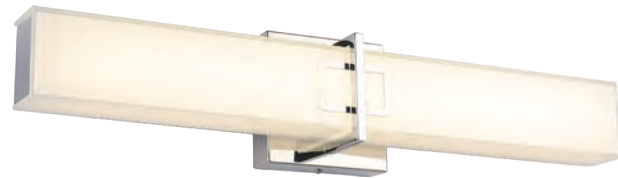

MODEL	SIZE	WATT	LAMP	MATERIALS	INPUT VOLTAGE	CRI	LM	CCT	IP
JQ8040-15W	420*125*80	15W	LED SMD2835	Stainless Steel+Glass	100-240V	80-90	975	3000-6500K	IP20
JQ8040-21W	620*125*80	21W	LED SMD2835	Stainless Steel+Glass	100-240V	80-90	1365	3000-6500K	IP20
JQ8040-30W	820*125*80	30W	LED SMD2835	Stainless Steel+Glass	100-240V	80-90	1950	3000-6500K	IP20

MODEL	SIZE	WATT	LAMP	MATERIALS	INPUT VOLTAGE	CRI	LM	CCT	IP
JQ7920-8W	390*110*90	8W	LED SMD2835	Stainless Steel+Crystal	100-240V	80-90	520	3000-6500K	IP20
JQ7920-12W	500*110*90	12W	LED SMD2835	Stainless Steel+Crystal	100-240V	80-90	780	3000-6500K	IP20
JQ7920-16W	615*110*90	16W	LED SMD2835	Stainless Steel+Crystal	100-240V	80-90	1040	3000-6500K	IP20

MODEL	SIZE	WATT	LAMP	MATERIALS	INPUT VOLTAGE	CRI	LM	CCT	IP
JQ8030-12W	460*120*90	12W	LED SMD2835	Stainless Steel+Glass	100-240V	80-90	780	3000-6500K	IP20
JQ8030-16W	580*120*90	16W	LED SMD2835	Stainless Steel+Glass	100-240V	80-90	1040	3000-6500K	IP20
JQ8030-24W	740*120*90	24W	LED SMD2835	Stainless Steel+Glass	100-240V	80-90	1560	3000-6500K	IP20

MODEL	SIZE	WATT	LAMP	MATERIALS	INPUT VOLTAGE	CRI	LM	CCT	IP
JQ7800-12W	400*150*120	12W	LED SMD2835	Stainless Steel+Crystal	100-240V	80-90	780	3000-6500K	IP20

MODEL	SIZE	WATT	LAMP	MATERIALS	INPUT VOLTAGE	CRI	LM	CCT	IP
JQ7950-10W	480*110*83	10W	LED SMD2835	Stainless Steel+Glass	100-240V	80-90	650	3000-6500K	IP20
JQ7950-18W	640*110*83	18W	LED SMD2835	Stainless Steel+Glass	100-240V	80-90	1170	3000-6500K	IP20
JQ7950-24W	780*110*83	24W	LED SMD2835	Stainless Steel+Glass	100-240V	80-90	1560	3000-6500K	IP20