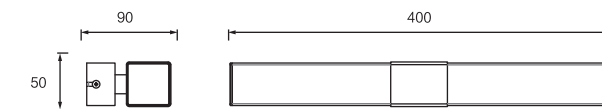

Dimension(mm)

MODEL	SIZE	WATT	LAMP	MATERIALS	INPUT VOLTAGE	CRI	LM	CCT	IP
JQ7640-8W	400*50*90	8W	LED SMD2835	Stainless Steel+Acrylic	100-240V	80-90	520	3000-6500K	IP20
JQ7640-10W	450*50*90	10W	LED SMD2835	Stainless Steel+Acrylic	100-240V	80-90	650	3000-6500K	IP20
JQ7640-12W	600*50*90	12W	LED SMD2835	Stainless Steel+Acrylic	100-240V	80-90	780	3000-6500K	IP20
JQ7640-16W	800*50*90	16W	LED SMD2835	Stainless Steel+Acrylic	100-240V	80-90	1040	3000-6500K	IP20