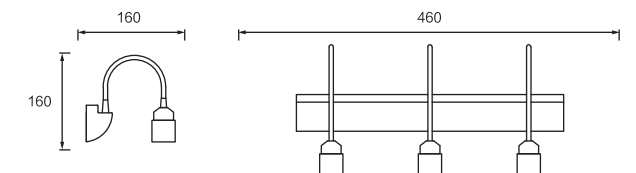

Dimension(mm)