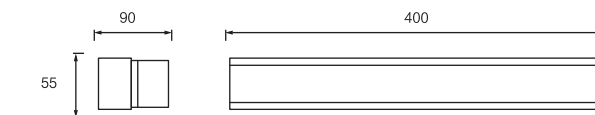

Dimension(mm)

MODEL	SIZE	WATT	LAMP	MATERIALS	INPUT VOLTAGE	CRI	LM	CCT	IP
JQ6200-8W	400*55*90	8W	LED SMD2835	Stainless Steel+Acrylic	100-240V	80-90	520	3000-6500K	IP20
JQ6200-12W	550*55*90	12W	LED SMD2835	Stainless Steel+Acrylic	100-240V	80-90	780	3000-6500K	IP20
JQ6200-16W	700*55*90	16W	LED SMD2835	Stainless Steel+Acrylic	100-240V	80-90	1040	3000-6500K	IP20