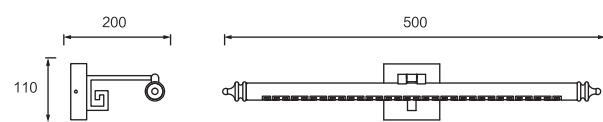

Dimension(mm)