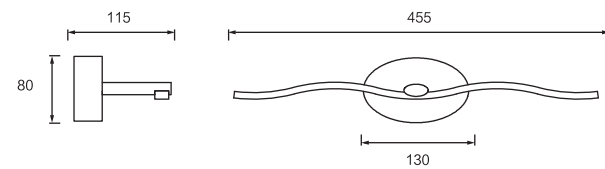

Dimension(mm)

MODEL	SIZE	WATT	LAMP	MATERIALS	INPUT VOLTAGE	CRI	LM	CCT	IP
JQ6970-9W	460*80*115	9W	LED SMD2835	Iron+Aluminum	100-240V	80-90	585	3000-6500K	IP20
JQ6970-12W	670*80*115	14W	LED SMD2835	Iron+Aluminum	100-240V	80-90	780	3000-6500K	IP20
JQ6970-14W	770*80*115	16W	LED SMD2835	Iron+Aluminum	100-240V	80-90	910	3000-6500K	IP20
JQ6970-16W	890*80*115	18W	LED SMD2835	Iron+Aluminum	100-240V	80-90	1040	3000-6500K	IP20