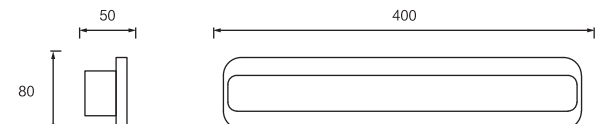

Dimension(mm)