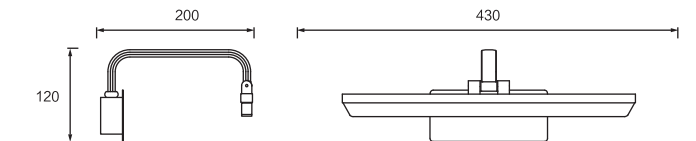

Dimension(mm)