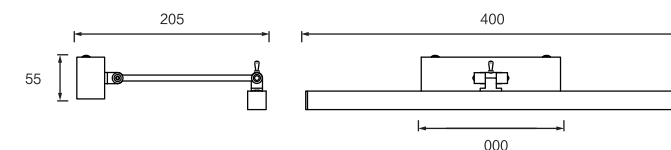

Dimension(mm)

MODEL	SIZE	WATT	LAMP	MATERIALS	INPUT VOLTAGE	CRI	LM	CCT	IP
JQ7870-7W	400*55*205	7W	LED SMD2835	Aluminum+Iron+PC	100-240V	80-90	455	3000-6500K	IP20
JQ7870-12W	500*55*205	12W	LED SMD2835	Aluminum+Iron+PC	100-240V	80-90	780	3000-6500K	IP20
JQ7870-14W	600*55*205	14W	LED SMD2835	Aluminum+Iron+PC	100-240V	80-90	910	3000-6500K	IP20
JQ7870-16W	700*55*205	16W	LED SMD2835	Aluminum+Iron+PC	100-240V	80-90	1040	3000-6500K	IP20