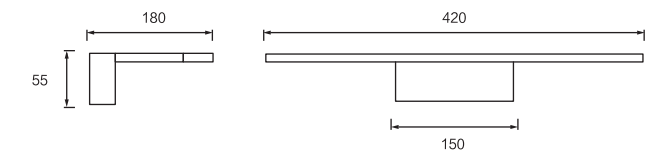

Dimension(mm)

MODEL	SIZE	WATT	LAMP	MATERIALS	INPUT VOLTAGE	CRI	LM	CCT	IP
JQ6610-9W	420*55*180	9W	LED SMD2835	Iron+Acrylic	100-240V	80-90	585	3000-6500K	IP20
JQ6610-12W	520*55*180	12W	LED SMD2835	Iron+Acrylic	100-240V	80-90	780	3000-6500K	IP20
JQ6610-14W	620*55*180	14W	LED SMD2835	Iron+Acrylic	100-240V	80-90	910	3000-6500K	IP20
JQ6610-16W	720*55*180	16W	LED SMD2835	Iron+Acrylic	100-240V	80-90	1040	3000-6500K	IP20