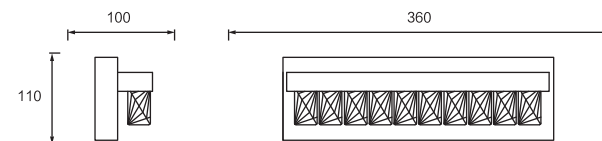

Dimension(mm)

MODEL	SIZE	WATT	LAMP	MATERIALS	INPUT VOLTAGE	CRI	LM	CCT	IP
JQ7320-12W	360*110*100	12W	LED SMD2835	Stainless Steel+Crystal	100-240V	80-90	780	3000-6500K	IP20
JQ7320-18W	560*110*100	18W	LED SMD2835	Stainless Steel+Crystal	100-240V	80-90	1170	3000-6500K	IP20
JQ7320-22W	655*110*100	22W	LED SMD2835	Stainless Steel+Crystal	100-240V	80-90	1430	3000-6500K	IP20