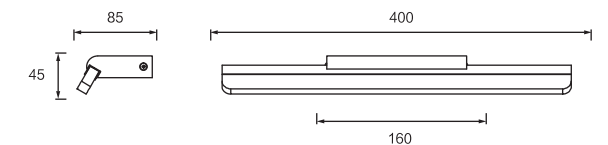

Dimension(mm)