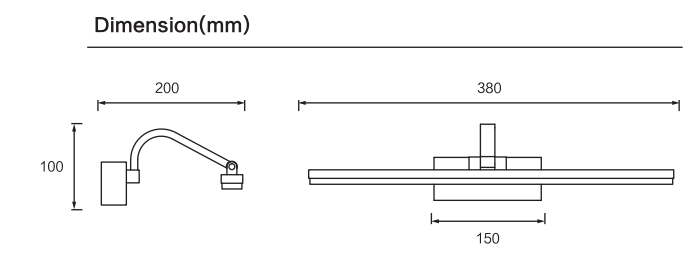

MODEL	SIZE	WATT	LAMP	MATERIALS	INPUT VOLTAGE	CRI	LM	CCT	IP
JQ6770-16W	385*100*200	16W	LED SMD2835	Copper+Acrylic	100-240V	80-90	1040	3000-6500K	IP20
JQ6770-22W	530*100*200	22W	LED SMD2835	Copper+Acrylic	100-240V	80-90	1430	3000-6500K	IP20
JQ6770-30W	720*100*200	30W	LED SMD2835	Copper+Acrylic	100-240V	80-90	1950	3000-6500K	IP20