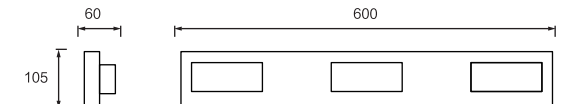

Dimension(mm)

MODEL	SIZE	WATT	LAMP	MATERIALS	INPUT VOLTAGE	CRI	LM	CCT	IP
JQ8110-1T	140*60*105	4W	LED SMD2835	Stainless Steel+Iron+Acrylic	100-240V	80-90	260	3000-6500K	IP20
JQ8110-2T	380*60*105	8W	LED SMD2835	Stainless Steel+Iron+Acrylic	100-240V	80-90	520	3000-6500K	IP20
JQ8110-3T	600*60*105	12W	LED SMD2835	Stainless Steel+Iron+Acrylic	100-240V	80-90	780	3000-6500K	IP20
JQ8110-4T	830*60*105	16W	LED SMD2835	Stainless Steel+Iron+Acrylic	100-240V	80-90	1040	3000-6500K	IP20