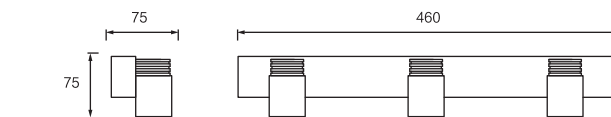

Dimension(mm)

MODEL	SIZE	WATT	LAMP	MATERIALS	INPUT VOLTAGE	CRI	LM	CCT	IP
JQ5720-3W	160*75*75	3W	LED SMD2835	Stainless Steel+Aluminum+Crystal	100-240V	80-90	195	3000-6500K	IP20
JQ5720-6W	320*75*75	6W	LED SMD2835	Stainless Steel+Aluminum+Crystal	100-240V	80-90	390	3000-6500K	IP20
JQ5720-9W	460*75*75	9W	LED SMD2835	Stainless Steel+Aluminum+Crystal	100-240V	80-90	585	3000-6500K	IP20
JQ5720-12W	620*75*75	12W	LED SMD2835	Stainless Steel+Aluminum+Crystal	100-240V	80-90	780	3000-6500K	IP20