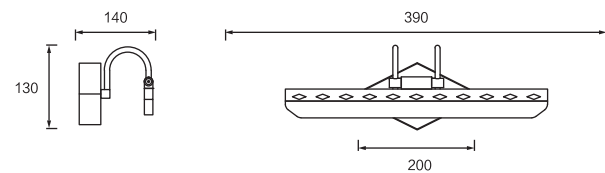

Dimension(mm)

MODEL	SIZE	WATT	LAMP	MATERIALS	INPUT VOLTAGE	CRI	LM	CCT	IP
JQ7020-9W	390*130*140	9W	LED SMD2835	Iron+Acrylic	100-240V	80-90	585	3000-6500K	IP20
JQ7020-12W	490*130*140	12W	LED SMD2835	Iron+Acrylic	100-240V	80-90	780	3000-6500K	IP20
JQ7020-14W	590*130*140	14W	LED SMD2835	Iron+Acrylic	100-240V	80-90	910	3000-6500K	IP20