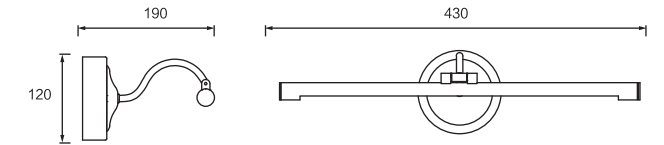

Dimension(mm)

MODEL	SIZE	WATT	LAMP	MATERIALS	INPUT VOLTAGE	CRI	LM	CCT	IP
JQ6720-8W	430*120*190	8W	LED SMD2835	Copper+PC	100-240V	80-90	520	3000-6500K	IP20
JQ6720-11W	560*120*190	11W	LED SMD2835	Copper+PC	100-240V	80-90	715	3000-6500K	IP20
JQ6720-15W	760*120*190	15W	LED SMD2835	Copper+PC	100-240V	80-90	975	3000-6500K	IP20