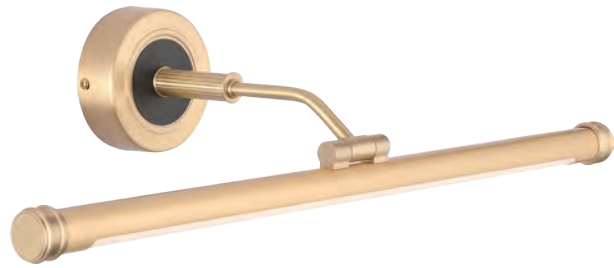

MODEL	SIZE	WATT	LAMP	MATERIALS	INPUT VOLTAGE	CRI	LM	CCT	IP
JQ7740-9W	450*100*220	9W	LED SMD2835	Copper+Acrylic	100-240V	80-90	585	3000-6500K	IP20
JQ7740-12W	580*100*220	12W	LED SMD2835	Copper+Acrylic	100-240V	80-90	780	3000-6500K	IP20
JQ7740-15W	720*100*220	15W	LED SMD2835	Copper+Acrylic	100-240V	80-90	975	3000-6500K	IP20

MODEL	SIZE	WATT	LAMP	MATERIALS	INPUT VOLTAGE	CRI	LM	CCT	IP
JQ6870-2T	440*220*180	6W	E14*2	Iron+Glass	100-240V	80-90	390	3000-6500K	IP20
JQ6870-3T	630*220*180	9W	E14*3	Iron+Glass	100-240V	80-90	585	3000-6500K	IP20

MODEL	SIZE	WATT	LAMP	MATERIALS	INPUT VOLTAGE	CRI	LM	CCT	IP
JQ7780-9W	430*115*220	9W	LED SMD2835	Copper+Acrylic	100-240V	80-90	585	3000-6500K	IP20
JQ7780-12W	560*115*220	12W	LED SMD2835	Copper+Acrylic	100-240V	80-90	780	3000-6500K	IP20
JQ7780-15W	750*115*220	15W	LED SMD2835	Copper+Acrylic	100-240V	80-90	975	3000-6500K	IP20

MODEL	SIZE	WATT	LAMP	MATERIALS	INPUT VOLTAGE	CRI	LM	CCT	IP
JQ6410-2T	420*180*235	6W	E14*2	Iron+Glass+Copper	100-240V	80-90	390	3000-6500K	IP20
JQ6410-3T	640*180*235	9W	E14*3	Iron+Glass+Copper	100-240V	80-90	585	3000-6500K	IP20
JQ6410-4T	860*180*235	12W	E14*4	Iron+Glass+Copper	100-240V	80-90	780	3000-6500K	IP20

MODEL	SIZE	WATT	LAMP	MATERIALS	INPUT VOLTAGE	CRI	LM	CCT	IP
JQ7750-9W	450*100*220	9W	LED SMD2835	Copper+Acrylic	100-240V	80-90	585	3000-6500K	IP20
JQ7750-12W	580*100*220	12W	LED SMD2835	Copper+Acrylic	100-240V	80-90	780	3000-6500K	IP20
JQ7750-15W	720*100*220	15W	LED SMD2835	Copper+Acrylic	100-240V	80-90	975	3000-6500K	IP20

MODEL	SIZE	WATT	LAMP	MATERIALS	INPUT VOLTAGE	CRI	LM	CCT	IP
JQ6810-2T	370*170*210	6W	E14*2	Iron+Glass+Copper	100-240V	80-90	390	3000-6500K	IP20
JQ6810-3T	570*170*210	9W	E14*3	Iron+Glass+Copper	100-240V	80-90	585	3000-6500K	IP20