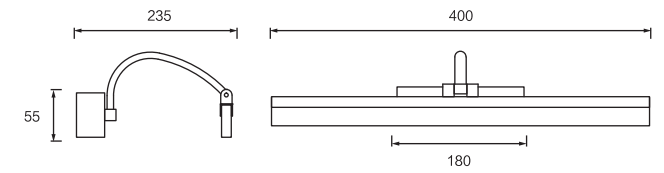

Dimension(mm)

MODEL	SIZE	WATT	LAMP	MATERIALS	INPUT VOLTAGE	CRI	LM	CCT	IP
JQ6510-9W	400*55*235	9W	LED SMD2835	Stainless Steel+Iron+Acrylic	100-240V	80-90	585	3000-6500K	IP20
JQ6510-12W	500*55*235	12W	LED SMD2835	Stainless Steel+Iron+Acrylic	100-240V	80-90	780	3000-6500K	IP20
JQ6510-14W	600*55*235	14W	LED SMD2835	Stainless Steel+Iron+Acrylic	100-240V	80-90	910	3000-6500K	IP20
JQ6510-16W	700*55*235	16W	LED SMD2835	Stainless Steel+Iron+Acrylic	100-240V	80-90	1040	3000-6500K	IP20