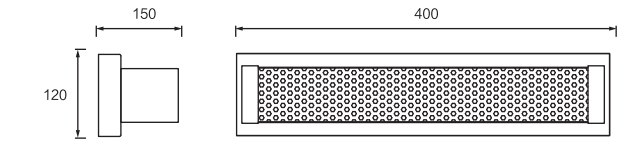

Dimension(mm)

MODEL	SIZE	WATT	LAMP	MATERIALS	INPUT VOLTAGE	CRI	LM	CCT	IP
JQ7800-12W	400*150*120	12W	LED SMD2835	Stainless Steel+Crystal	100-240V	80-90	780	3000-6500K	IP20