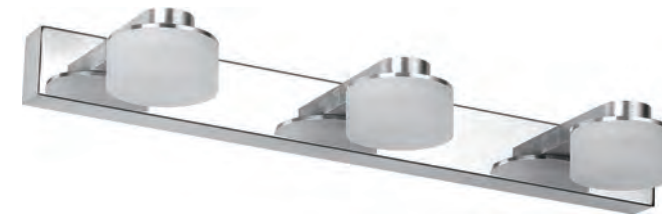

MODEL	SIZE	WATT	LAMP	MATERIALS	INPUT VOLTAGE	CRI	LM	CCT	IP
JQ5870-4W	160*55*310	4W	LED SMD2835	Stainless Steel+Iron+Acrylic	100-240V	80-90	260	3000-6500K	IP20
JQ5870-8W	350*55*310	8W	LED SMD2835	Stainless Steel+Iron+Acrylic	100-240V	80-90	520	3000-6500K	IP20
JQ5870-12W	550*55*310	12W	LED SMD2835	Stainless Steel+Iron+Acrylic	100-240V	80-90	780	3000-6500K	IP20
JQ5870-16W	750*55*310	16W	LED SMD2835	Stainless Steel+Iron+Acrylic	100-240V	80-90	1040	3000-6500K	IP20
JQ5870-20W	950*55*310	20W	LED SMD2835	Stainless Steel+Iron+Acrylic	100-240V	80-90	1300	3000-6500K	IP20

MODEL	SIZE	WATT	LAMP	MATERIALS	INPUT VOLTAGE	CRI	LM	CCT	IP
JQ5920-3W	150*50*120	3W	LED SMD2835	Stainless Steel+Iron+Acrylic	100-240V	80-90	195	3000-6500K	IP20
JQ5920-6W	320*50*120	6W	LED SMD2835	Stainless Steel+Iron+Acrylic	100-240V	80-90	390	3000-6500K	IP20
JQ5920-9W	460*50*120	9W	LED SMD2835	Stainless Steel+Iron+Acrylic	100-240V	80-90	585	3000-6500K	IP20
JQ5920-12W	620*50*120	12W	LED SMD2835	Stainless Steel+Iron+Acrylic	100-240V	80-90	780	3000-6500K	IP20

MODEL	SIZE	WATT	LAMP	MATERIALS	INPUT VOLTAGE	CRI	LM	CCT	IP
JQ7350-4W	310*70*120	4W	LED SMD2835	Iron+Acrylic	100-240V	80-90	260	3000-6500K	IP20
JQ7350-6W	480*70*120	6W	LED SMD2835	Iron+Acrylic	100-240V	80-90	390	3000-6500K	IP20
JQ7350-8W	650*70*120	8W	LED SMD2835	Iron+Acrylic	100-240V	80-90	520	3000-6500K	IP20

MODEL	SIZE	WATT	LAMP	MATERIALS	INPUT VOLTAGE	CRI	LM	CCT	IP
JQ7360-6W	380*130*140	6W	LED SMD2835	Iron+Acrylic	100-240V	80-90	390	3000-6500K	IP20
JQ7360-9W	525*130*140	9W	LED SMD2835	Iron+Acrylic	100-240V	80-90	585	3000-6500K	IP20