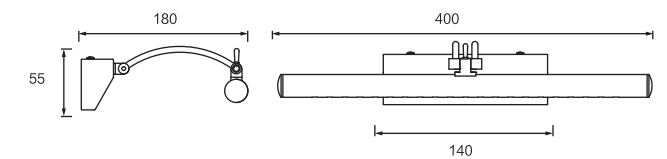

Dimension(mm)