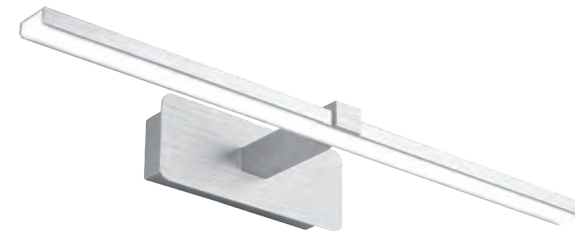

MODEL	SIZE	WATT	LAMP	MATERIALS	INPUT VOLTAGE	CRI	LM	CCT	IP
JQ5570-5W	470*42*80	5W	LED SMD5050	Stainless Steel+Iron	100-240V	65-75	275	3000-6500K	IP20
JQ5570-7W	620*42*80	7W	LED SMD5050	Stainless Steel+Iron	100-240V	65-75	385	3000-6500K	IP20

MODEL	SIZE	WATT	LAMP	MATERIALS	INPUT VOLTAGE	CRI	LM	CCT	IP
JQ7660-9W	390*70*140	9W	LED SMD2835	Acrylic+Aluminum	100-240V	80-90	585	3000-6500K	IP20
JQ7660-12W	490*70*140	12W	LED SMD2835	Acrylic+Aluminum	100-240V	80-90	780	3000-6500K	IP20
JQ7660-14W	590*70*140	14W	LED SMD2835	Acrylic+Aluminum	100-240V	80-90	910	3000-6500K	IP20

MODEL	SIZE	WATT	LAMP	MATERIALS	INPUT VOLTAGE	CRI	LM	CCT	IP
JQ5580-5W	470*42*80	5W	LED SMD5050	Stainless Steel+Iron	100-240V	65-75	275	3000-6500K	IP20
JQ5580-7W	620*42*80	7W	LED SMD5050	Stainless Steel+Iron	100-240V	65-75	385	3000-6500K	IP20

MODEL	SIZE	WATT	LAMP	MATERIALS	INPUT VOLTAGE	CRI	LM	CCT	IP
JQ6120-7W	400*55*310	7W	LED SMD2835	Stainless Steel+Aluminum	100-240V	80-90	585	3000-6500K	IP20
JQ6120-12W	500*55*310	12W	LED SMD2835	Stainless Steel+Aluminum	100-240V	80-90	780	3000-6500K	IP20
JQ6120-14W	600*55*310	14W	LED SMD2835	Stainless Steel+Aluminum	100-240V	80-90	910	3000-6500K	IP20
JQ6120-16W	700*55*310	16W	LED SMD2835	Stainless Steel+Aluminum	100-240V	80-90	1040	3000-6500K	IP20

MODEL	SIZE	WATT	LAMP	MATERIALS	INPUT VOLTAGE	CRI	LM	CCT	IP
JQ5550-5W	400*55*110	5W	LED SMD5050	Stainless Steel+Iron	100-240V	65-75	275	3000-6500K	IP20
JQ5550-7W	550*55*110	7W	LED SMD5050	Stainless Steel+Iron	100-240V	65-75	385	3000-6500K	IP20
JQ5550-9W	700*55*110	9W	LED SMD5050	Stainless Steel+Iron	100-240V	65-75	495	3000-6500K	IP20