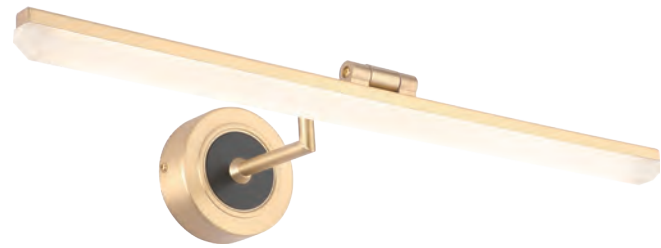

MODEL	SIZE	WATT	LAMP	MATERIALS	INPUT VOLTAGE	CRI	LM	CCT	IP
JQ7740-9W	450*100*220	9W	LED SMD2835	Copper+Acrylic	100-240V	80-90	585	3000-6500K	IP20
JQ7740-12W	580*100*220	12W	LED SMD2835	Copper+Acrylic	100-240V	80-90	780	3000-6500K	IP20
JQ7740-15W	720*100*220	15W	LED SMD2835	Copper+Acrylic	100-240V	80-90	975	3000-6500K	IP20

MODEL	SIZE	WATT	LAMP	MATERIALS	INPUT VOLTAGE	CRI	LM	CCT	IP
JQ6870-2T	440*220*180	6W	E14*2	Iron+Glass	100-240V	80-90	390	3000-6500K	IP20
JQ6870-3T	630*220*180	9W	E14*3	Iron+Glass	100-240V	80-90	585	3000-6500K	IP20

MODEL	SIZE	WATT	LAMP	MATERIALS	INPUT VOLTAGE	CRI	LM	CCT	IP
JQ7780-9W	430*115*220	9W	LED SMD2835	Copper+Acrylic	100-240V	80-90	585	3000-6500K	IP20
JQ7780-12W	560*115*220	12W	LED SMD2835	Copper+Acrylic	100-240V	80-90	780	3000-6500K	IP20
JQ7780-15W	750*115*220	15W	LED SMD2835	Copper+Acrylic	100-240V	80-90	975	3000-6500K	IP20

MODEL	SIZE	WATT	LAMP	MATERIALS	INPUT VOLTAGE	CRI	LM	CCT	IP
JQ6410-2T	420*180*235	6W	E14*2	Iron+Glass+Copper	100-240V	80-90	390	3000-6500K	IP20
JQ6410-3T	640*180*235	9W	E14*3	Iron+Glass+Copper	100-240V	80-90	585	3000-6500K	IP20
JQ6410-4T	860*180*235	12W	E14*4	Iron+Glass+Copper	100-240V	80-90	780	3000-6500K	IP20

MODEL	SIZE	WATT	LAMP	MATERIALS	INPUT VOLTAGE	CRI	LM	CCT	IP
JQ7750-9W	450*100*220	9W	LED SMD2835	Copper+Acrylic	100-240V	80-90	585	3000-6500K	IP20
JQ7750-12W	580*100*220	12W	LED SMD2835	Copper+Acrylic	100-240V	80-90	780	3000-6500K	IP20
JQ7750-15W	720*100*220	15W	LED SMD2835	Copper+Acrylic	100-240V	80-90	975	3000-6500K	IP20

MODEL	SIZE	WATT	LAMP	MATERIALS	INPUT VOLTAGE	CRI	LM	CCT	IP
JQ6810-2T	370*170*210	6W	E14*2	Iron+Glass+Copper	100-240V	80-90	390	3000-6500K	IP20
JQ6810-3T	570*170*210	9W	E14*3	Iron+Glass+Copper	100-240V	80-90	585	3000-6500K	IP20