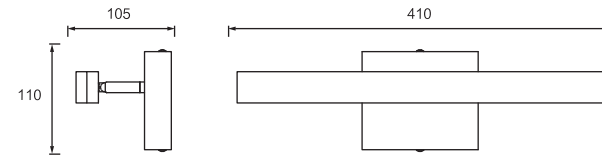

Dimension(mm)

MODEL	SIZE	WATT	LAMP	MATERIALS	INPUT VOLTAGE	CRI	LM	CCT	IP
JQ7410-9W	410*110*105	9W	LED SMD2835	Stainless Steel+Acrylic	100-240V	80-90	585	3000-6500K	IP20
JQ7410-12W	510*110*105	12W	LED SMD2835	Stainless Steel+Acrylic	100-240V	80-90	780	3000-6500K	IP20
JQ7410-14W	610*110*105	14W	LED SMD2835	Stainless Steel+Acrylic	100-240V	80-90	910	3000-6500K	IP20