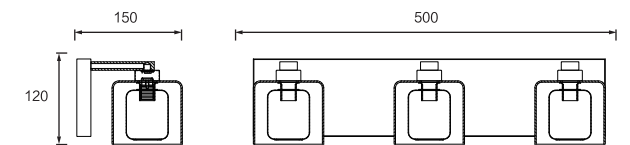

Dimension(mm)