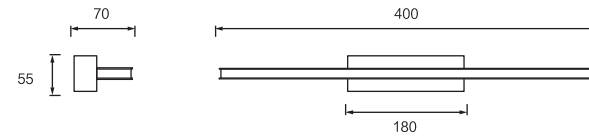

Dimension(mm)

MODEL	SIZE	WATT	LAMP	MATERIALS	INPUT VOLTAGE	CRI	LM	CCT	IP
JQ6270-9W	400*55*70	9W	LED SMD2835	Stainless Steel+Acrylic+Aluminum	100-240V	80-90	585	3000-6500K	IP20
JQ6270-12W	500*55*70	12W	LED SMD2835	Stainless Steel+Acrylic+Aluminum	100-240V	80-90	780	3000-6500K	IP20
JQ6270-14W	600*55*70	14W	LED SMD2835	Stainless Steel+Acrylic+Aluminum	100-240V	80-90	910	3000-6500K	IP20
JQ6270-16W	700*55*70	16W	LED SMD2835	Stainless Steel+Acrylic+Aluminum	100-240V	80-90	1040	3000-6500K	IP20