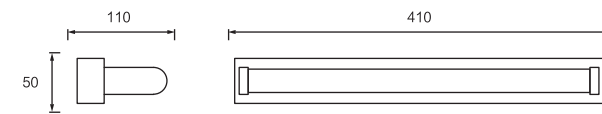

Dimension(mm)

MODEL	SIZE	WATT	LAMP	MATERIALS	INPUT VOLTAGE	CRI	LM	CCT	IP
JQ7170-9W	410*50*110	9W	LED SMD2835	Iron+Acrylic	100-240V	80-90	585	3000-6500K	IP20
JQ7170-12W	510*50*110	12W	LED SMD2835	Iron+Acrylic	100-240V	80-90	780	3000-6500K	IP20
JQ7170-14W	610*50*110	14W	LED SMD2835	Iron+Acrylic	100-240V	80-90	910	3000-6500K	IP20