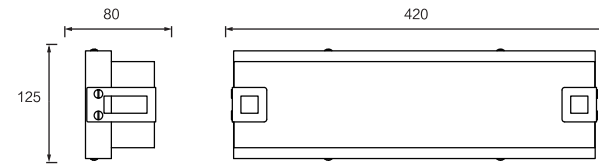

Dimension(mm)

MODEL	SIZE	WATT	LAMP	MATERIALS	INPUT VOLTAGE	CRI	LM	CCT	IP
JQ8040-15W	420*125*80	15W	LED SMD2835	Stainless Steel+Glass	100-240V	80-90	975	3000-6500K	IP20
JQ8040-21W	620*125*80	21W	LED SMD2835	Stainless Steel+Glass	100-240V	80-90	1365	3000-6500K	IP20
JQ8040-30W	820*125*80	30W	LED SMD2835	Stainless Steel+Glass	100-240V	80-90	1950	3000-6500K	IP20