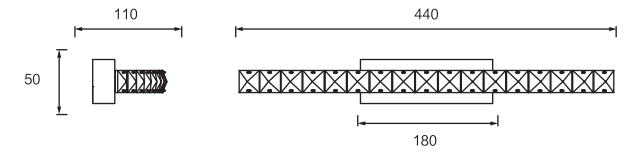

Dimension(mm)

MODEL	SIZE	WATT	LAMP	MATERIALS	INPUT VOLTAGE	CRI	LM	CCT	IP
JQ6030-10W	440*50*110	10W	LED SMD2835	Stainless Steel+Crystal	100-240V	80-90	650	3000-6500K	IP20
JQ6030-15W	540*50*110	15W	LED SMD2835	Stainless Steel+Crystal	100-240V	80-90	975	3000-6500K	IP20
JQ6030-18W	700*50*110	18W	LED SMD2835	Stainless Steel+Crystal	100-240V	80-90	1170	3000-6500K	IP20