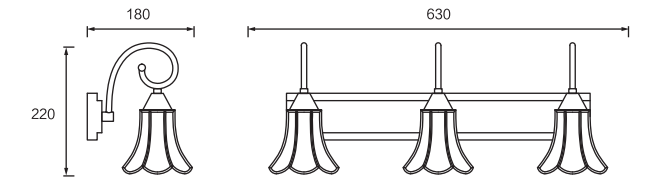

Dimension(mm)

MODEL	SIZE	WATT	LAMP	MATERIALS	INPUT VOLTAGE	CRI	LM	CCT	IP
JQ6870-2T	440*220*180	6W	E14*2	Iron+Glass	100-240V	80-90	390	3000-6500K	IP20
JQ6870-3T	630*220*180	9W	E14*3	Iron+Glass	100-240V	80-90	585	3000-6500K	IP20