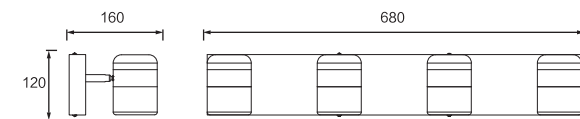

Dimension(mm)

MODEL	SIZE	WATT	LAMP	MATERIALS	INPUT VOLTAGE	CRI	LM	CCT	IP
JQ8120-18W	480*120*160	18W	LED SMD2835	Iron+Acrylic	100-240V	80-90	1170	3000-6500K	IP20
JQ8120-24W	680*120*160	24W	LED SMD2835	Iron+Acrylic	100-240V	80-90	1560	3000-6500K	IP20