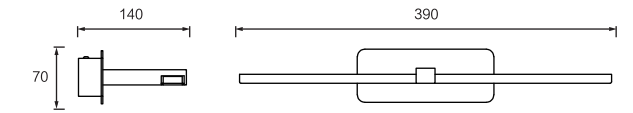

Dimension(mm)

MODEL	SIZE	WATT	LAMP	MATERIALS	INPUT VOLTAGE	CRI	LM	CCT	IP
JQ7660-9W	390*70*140	9W	LED SMD2835	Acrylic+Aluminum	100-240V	80-90	585	3000-6500K	IP20
JQ7660-12W	490*70*140	12W	LED SMD2835	Acrylic+Aluminum	100-240V	80-90	780	3000-6500K	IP20
JQ7660-14W	590*70*140	14W	LED SMD2835	Acrylic+Aluminum	100-240V	80-90	910	3000-6500K	IP20