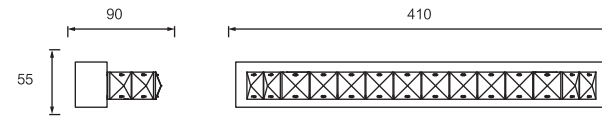

Dimension(mm)

MODEL	SIZE	WATT	LAMP	MATERIALS	INPUT VOLTAGE	CRI	LM	CCT	IP
JQ5970-10W	410*55*90	10W	LED SMD2835	Stainless Steel+Crystal	100-240V	80-90	650	3000-6500K	IP20
JQ5970-14W	560*55*90	14W	LED SMD2835	Stainless Steel+Crystal	100-240V	80-90	910	3000-6500K	IP20
JQ5970-18W	690*55*90	18W	LED SMD2835	Stainless Steel+Crystal	100-240V	80-90	1170	3000-6500K	IP20
JQ5970-22W	880*55*90	22W	LED SMD2835	Stainless Steel+Crystal	100-240V	80-90	1430	3000-6500K	IP20