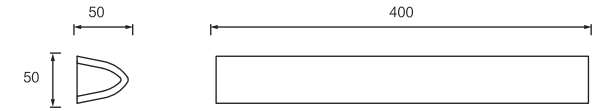

Dimension(mm)

MODEL	SIZE	WATT	LAMP	MATERIALS	INPUT VOLTAGE	CRI	LM	CCT	IP
JQ5610-9W	400*50*50	9W	LED SMD2835	Aluminum+Acrylic	100-240V	80-90	585	3000-6500K	IP20
JQ5610-12W	500*50*50	12W	LED SMD2835	Aluminum+Acrylic	100-240V	80-90	780	3000-6500K	IP20
JQ5610-14W	600*50*50	14W	LED SMD2835	Aluminum+Acrylic	100-240V	80-90	910	3000-6500K	IP20