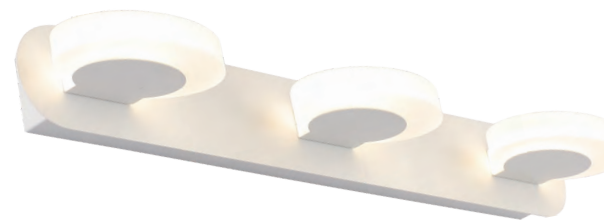

MODEL	SIZE	WATT	LAMP	MATERIALS	INPUT VOLTAGE	CRI	LM	CCT	IP
JQ6240-3W	140*70*120	3W	LED SMD2835	Iron+Acrylic	100-240V	80-90	195	3000-6500K	IP20
JQ6240-6W	310*70*120	6W	LED SMD2835	Iron+Acrylic	100-240V	80-90	390	3000-6500K	IP20
JQ6240-9W	480*70*120	9W	LED SMD2835	Iron+Acrylic	100-240V	80-90	585	3000-6500K	IP20
JQ6240-12W	650*70*120	12W	LED SMD2835	Iron+Acrylic	100-240V	80-90	780	3000-6500K	IP20

MODEL	SIZE	WATT	LAMP	MATERIALS	INPUT VOLTAGE	CRI	LM	CCT	IP
JQ7060-10W	320*120*205	10W	LED SMD2835	Stainless Steel+Iron+PC	100-240V	80-90	650	3000-6500K	IP20
JQ7060-15W	540*120*205	15W	LED SMD2835	Stainless Steel+Iron+PC	100-240V	80-90	975	3000-6500K	IP20
JQ7060-20W	760*120*205	20W	LED SMD2835	Stainless Steel+Iron+PC	100-240V	80-90	1300	3000-6500K	IP20

MODEL	SIZE	WATT	LAMP	MATERIALS	INPUT VOLTAGE	CRI	LM	CCT	IP
JQ7250-10W	230*100*130	10W	G9 socket	Stainless Steel+Glass	100-240V	80-90	650	3000-6500K	IP20
JQ7250-15W	380*100*130	15W	G9 socket	Stainless Steel+Glass	100-240V	80-90	975	3000-6500K	IP20
JQ7250-20W	520*100*130	20W	G9 socket	Stainless Steel+Glass	100-240V	80-90	1300	3000-6500K	IP20
JQ7250-25W	680*100*130	25W	G9 socket	Stainless Steel+Glass	100-240V	80-90	1625	3000-6500K	IP20

MODEL	SIZE	WATT	LAMP	MATERIALS	INPUT VOLTAGE	CRI	LM	CCT	IP
JQ7260-6W	320*120*130	6W	LED SMD2835	Stainless Steel+Iron+Acrylic	100-240V	80-90	390	3000-6500K	IP20
JQ7260-9W	460*120*130	9W	LED SMD2835	Stainless Steel+Iron+Acrylic	100-240V	80-90	585	3000-6500K	IP20
JQ7260-12W	620*120*130	12W	LED SMD2835	Stainless Steel+Iron+Acrylic	100-240V	80-90	780	3000-6500K	IP20