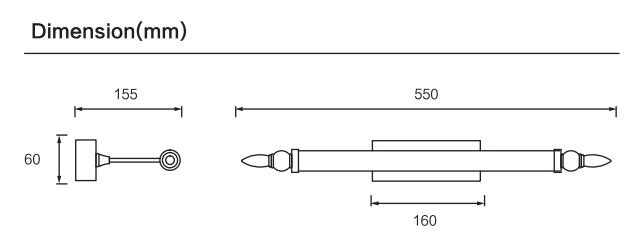

MODEL	SIZE	WATT	LAMP	MATERIALS	INPUT VOLTAGE	CRI	LM	CCT	IP
JQ7210-9W	550*60*155	9W	LED SMD2835	Iron+PC	100-240V	80-90	585	3000-6500K	IP20
JQ7210-12W	650*60*155	12W	LED SMD2835	Iron+PC	100-240V	80-90	780	3000-6500K	IP20
JQ7210-14W	750*60*155	14W	LED SMD2835	Iron+PC	100-240V	80-90	910	3000-6500K	IP20