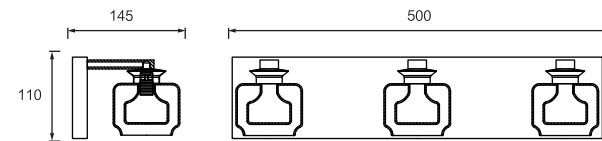

Dimension(mm)

MODEL	SIZE	WATT	LAMP	MATERIALS	INPUT VOLTAGE	CRI	LM	CCT	IP
JQ7980-3T	500*110*145	9W	G9	Stainless Steel+Aluminum+Glass	100-240V	80-90	585	3000-6500K	IP20
JQ7980-4T	700*110*145	12W	G9	Stainless Steel+Aluminum+Glass	100-240V	80-90	780	3000-6500K	IP20