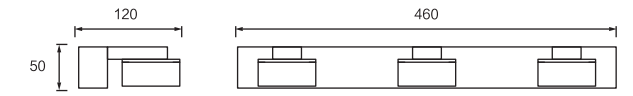

Dimension(mm)

MODEL	SIZE	WATT	LAMP	MATERIALS	INPUT VOLTAGE	CRI	LM	CCT	IP
JQ5920-3W	150*50*120	3W	LED SMD2835	Stainless Steel+Iron+Acrylic	100-240V	80-90	195	3000-6500K	IP20
JQ5920-6W	320*50*120	6W	LED SMD2835	Stainless Steel+Iron+Acrylic	100-240V	80-90	390	3000-6500K	IP20
JQ5920-9W	460*50*120	9W	LED SMD2835	Stainless Steel+Iron+Acrylic	100-240V	80-90	585	3000-6500K	IP20
JQ5920-12W	620*50*120	12W	LED SMD2835	Stainless Steel+Iron+Acrylic	100-240V	80-90	780	3000-6500K	IP20