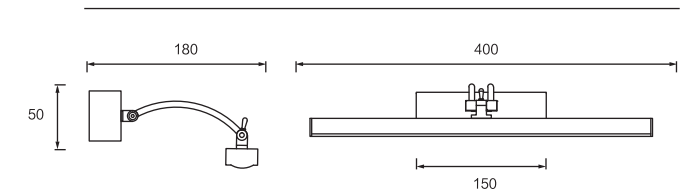

Dimension(mm)