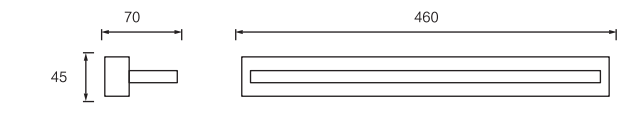

Dimension(mm)

MODEL	SIZE	WATT	LAMP	MATERIALS	INPUT VOLTAGE	CRI	LM	CCT	IP
JQ6940-9W	460*45*70	9W	LED SMD2835	Iron+Acrylic	100-240V	80-90	585	3000-6500K	IP20
JQ6940-12W	560*45*70	12W	LED SMD2835	Iron+Acrylic	100-240V	80-90	780	3000-6500K	IP20
JQ6940-14W	660*45*70	14W	LED SMD2835	Iron+Acrylic	100-240V	80-90	910	3000-6500K	IP20
JQ6940-16W	760*45*70	16W	LED SMD2835	Iron+Acrylic	100-240V	80-90	1040	3000-6500K	IP20