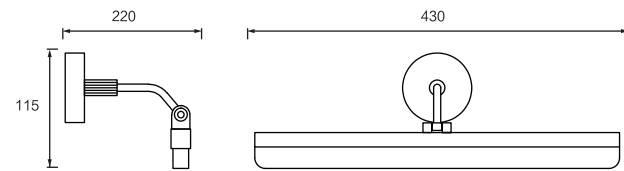

Dimension(mm)

MODEL	SIZE	WATT	LAMP	MATERIALS	INPUT VOLTAGE	CRI	LM	CCT	IP
JQ7780-9W	430*115*220	9W	LED SMD2835	Copper+Acrylic	100-240V	80-90	585	3000-6500K	IP20
JQ7780-12W	560*115*220	12W	LED SMD2835	Copper+Acrylic	100-240V	80-90	780	3000-6500K	IP20
JQ7780-15W	750*115*220	15W	LED SMD2835	Copper+Acrylic	100-240V	80-90	975	3000-6500K	IP20