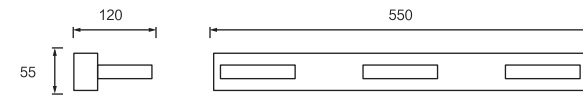

Dimension(mm)

MODEL	SIZE	WATT	LAMP	MATERIALS	INPUT VOLTAGE	CRI	LM	CCT	IP
JQ5870-4W	160*55*310	4W	LED SMD2835	Stainless Steel+Iron+Acrylic	100-240V	80-90	260	3000-6500K	IP20
JQ5870-8W	350*55*310	8W	LED SMD2835	Stainless Steel+Iron+Acrylic	100-240V	80-90	520	3000-6500K	IP20
JQ5870-12W	550*55*310	12W	LED SMD2835	Stainless Steel+Iron+Acrylic	100-240V	80-90	780	3000-6500K	IP20
JQ5870-16W	750*55*310	16W	LED SMD2835	Stainless Steel+Iron+Acrylic	100-240V	80-90	1040	3000-6500K	IP20
JQ5870-20W	950*55*310	20W	LED SMD2835	Stainless Steel+Iron+Acrylic	100-240V	80-90	1300	3000-6500K	IP20