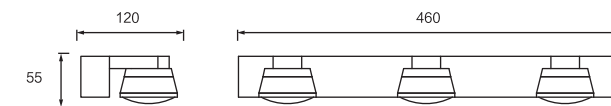

Dimension(mm)

MODEL	SIZE	WATT	LAMP	MATERIALS	INPUT VOLTAGE	CRI	LM	CCT	IP
JQ6590-3W	160*55*120	3W	LED SMD2835	Stainless Steel+Aluminum+Acrylic	100-240V	80-90	195	3000-6500K	IP20
JQ6590-6W	320*55*120	6W	LED SMD2835	Stainless Steel+Aluminum+Acrylic	100-240V	80-90	390	3000-6500K	IP20
JQ6590-9W	460*55*120	9W	LED SMD2835	Stainless Steel+Aluminum+Acrylic	100-240V	80-90	585	3000-6500K	IP20
JQ6590-12W	620*55*120	12W	LED SMD2835	Stainless Steel+Aluminum+Acrylic	100-240V	80-90	780	3000-6500K	IP20