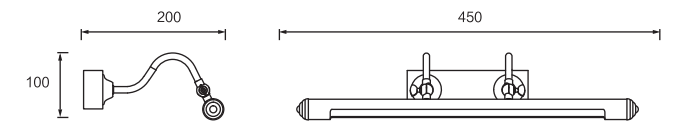

Dimension(mm)

MODEL	SIZE	WATT	LAMP	MATERIALS	INPUT VOLTAGE	CRI	LM	CCT	IP
JQ6760-8W	450*100*200	8W	LED SMD2835	Iron+PC	100-240V	80-90	520	3000-6500K	IP20
JQ6760-11W	570*100*200	11W	LED SMD2835	Iron+PC	100-240V	80-90	715	3000-6500K	IP20
JQ6760-15W	750*100*200	15W	LED SMD2835	Iron+PC	100-240V	80-90	975	3000-6500K	IP20