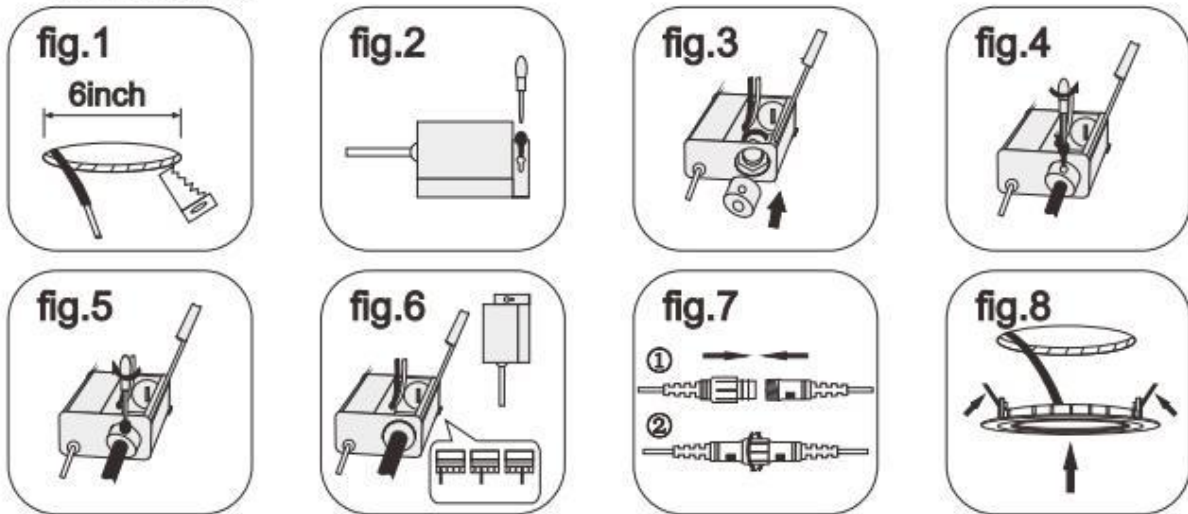

#### Specification

- Applications: Recessed Ceiling Mount
- Wattage: 12W
- Input Voltage: AC/110-120V
- Cut-out Size: 6 inch
- Lumens: 950lm
- Halogen Equivalent: 100W
- Color Temperature: 3000K-30/4000K-40/5000K-50, Optional
- CRI > 80
- PF > 0.9
- Beam Angle: 110°
- IP Rating: IP54
- Operation Temperature: -20~40°C (-4~104°F)
- LED Type: 2835 LED, Epistar
- Lifespan: 35,000 hours
- Dimming: Triac Dimmable

## Dimensions