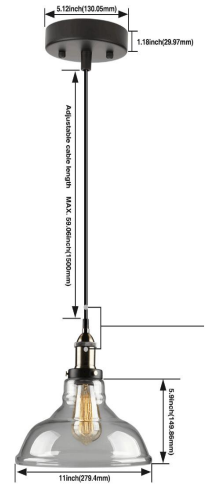

UL Listed Light Fixture