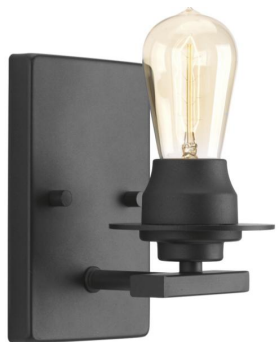

UL Listed Light Fixture