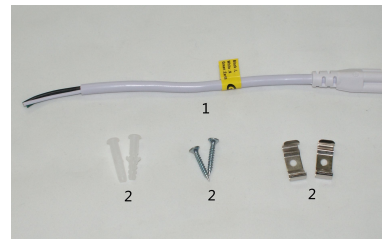

GL T5 LED Fixture Lighting

Design Highlight

1. More compact design, available in four sizes:

GLT5F1-5W	1 ft L 305mm ,	5W
GLT5F2-9W	2 ft L 575mm ,	9W
GLT5F3-13W	3 ft L 883mm ,	13W
GLT5F4-18W	4 ft L 1185mm ,	18W

3014 LED
120 lm per 1W
Passed LM-80

4. Applied USA technology for LED driver to adapt to North American power conditions and enable dimming function.

5. Easy connection to power

A. Just plug-in & lit

B. Junction Box

Size: L90.5 × W 51.5 × H 30 (mm)

6. Tube connector for extension and corner installation

7. The lamp body is sprayed with white, to make it beautiful and to blend into the environment easily.

Package Includes Installation Kits