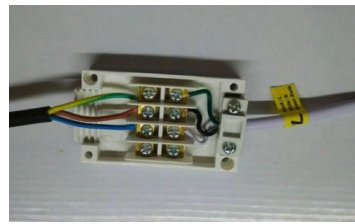

GL T5 LED Fixture Lighting

Design Highlight

1. More compact design, available in four sizes:

GLT5F1-5W	1 ft L 305mm ,	5W
GLT5F2-9W	2 ft L 575mm ,	9W
GLT5F3-13W	3 ft L 883mm ,	13W
GLT5F4-18W	4 ft L 1185mm ,	18W

Two Color Temperature: Warm white and cool white.

2. Integrated connector for easy and seamless connection, eliminating any shadow caused by connector.

3. High power and enhanced LED chips for greater brightness and longer life.

3014 LED
120 lm per 1W
Passed LM-80

4. Applied USA technology for LED driver to adapt to North American power conditions and enable dimming function.

5. Easy connection to power

A. Just plug-in & lit

B. Junction Box

Size: L90.5 × W 51.5 × H 30 (mm)

6. Tube connector for extension and corner installation

7. The lamp body is sprayed with white, to make it beautiful and to blend into the environment easily.

Package Includes Installation Kits