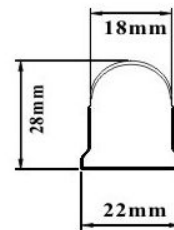

GL T5 LED Fixture Lighting

Design Highlight

1. More compact design, available in four sizes:

GLT5F1-5W	1 ft L 305mm ,	5W
GLT5F2-9W	2 ft L 575mm ,	9W
GLT5F3-13W	3 ft L 883mm ,	13W
GLT5F4-18W	4 ft L 1185mm ,	18W

Two Color Temperature: Warm white and cool white.

2. Integrated connector for easy and seamless connection, eliminating any shadow caused by connector.

3. High power and enhanced LED chips for greater brightness and longer life.

3014 LED
120 lm per 1W
Passed LM-80

4. Applied USA technology for LED driver to adapt to North American power conditions and enable dimming function.