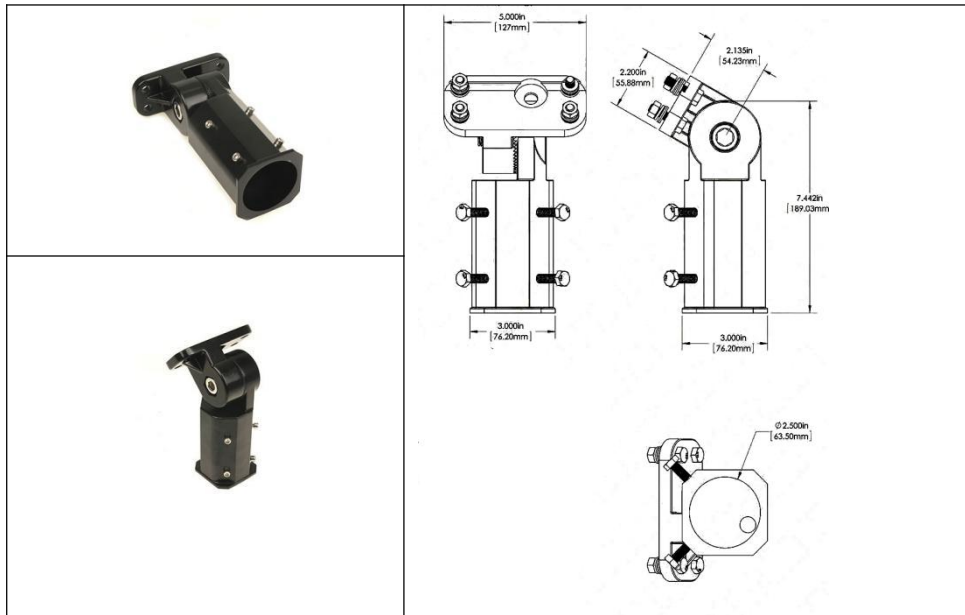

Knuckle Slip Fitter and Adaptor

Knuckle Slip Fitter GL-KSF60

Slip Fitter Adaptor

Round Pole Side Tenon Adapter (RA) GL-KSF-RA

Square Pole Side Tenon Adapter(SA) GL-KSF-SA