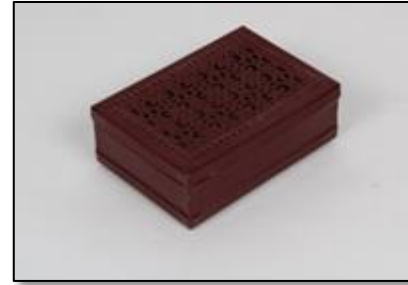

Dry fruit boxes

- MOQ : 350
- Size : 8x8inch

- MOQ : 500
- Size : 12 inch diameter

- MOQ : 200
- Size : 12x6 inch

- MOQ : 200
- Size : 12x16x2 inch

*We also provide exotic range of flavored Dry Fruits and premium chocolates

Chocolates and sweets boxes

- MOQ : 500
- Size : 8x8inch

- MOQ : 500
- Size : 8x8inch

- MOQ : 500
- Size : 6x4inch

- MOQ : 500
- Size : 6x6inch

*We also provide exotic range of flavored Dry Fruits and premium chocolates

Chocolates/sweet Boxes

- MOQ : 500
- Size : 9x9inch

- MOQ : 500
- Size : 9x9inch

- MOQ : 500
- Size : 9x9inch

- MOQ : 500
- Size : 9x9inch

*We also provide exotic range of flavored Dry Fruits and premium chocolates