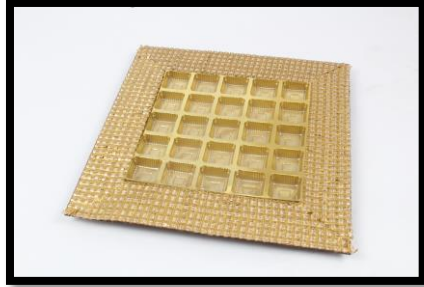

Chocolates/sweet Boxes

- MOQ : 500
- Size : 9x9inch

- MOQ : 500
- Size : 9x9inch

- MOQ : 500
- Size : 9x9inch

- MOQ : 500
- Size : 9x9inch

*We also provide exotic range of flavored Dry Fruits and premium chocolates

Chocolates/sweet trays

- MOQ : 500
- Size : 12x12inch

- MOQ : 500
- Size : 13x13inch

- MOQ : 500
- Size : 10x14inch

- MOQ : 500
- Size : 8x8inch

*We also provide exotic range of flavored Dry Fruits and premium chocolates