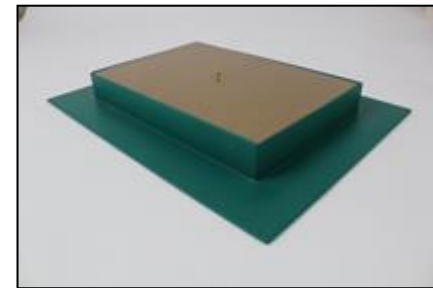

Dry fruit boxes

- MOQ : 350
- Size : 8x8inch

- MOQ : 500
- Size : 12 inch diameter

- MOQ : 200
- Size : 12x6 inch

- MOQ : 200
- Size : 12x16x2 inch

*We also provide exotic range of flavored Dry Fruits and premium chocolates

Chocolates and sweets boxes

- MOQ : 500
- Size : 8x8inch

- MOQ : 500
- Size : 8x8inch

- MOQ : 500
- Size : 6x4inch

- MOQ : 500
- Size : 6x6inch

*We also provide exotic range of flavored Dry Fruits and premium chocolates

Chocolates/sweet Boxes

- MOQ : 500
- Size : 9x9inch

- MOQ : 500
- Size : 9x9inch

- MOQ : 500
- Size : 9x9inch

- MOQ : 500
- Size : 9x9inch

*We also provide exotic range of flavored Dry Fruits and premium chocolates