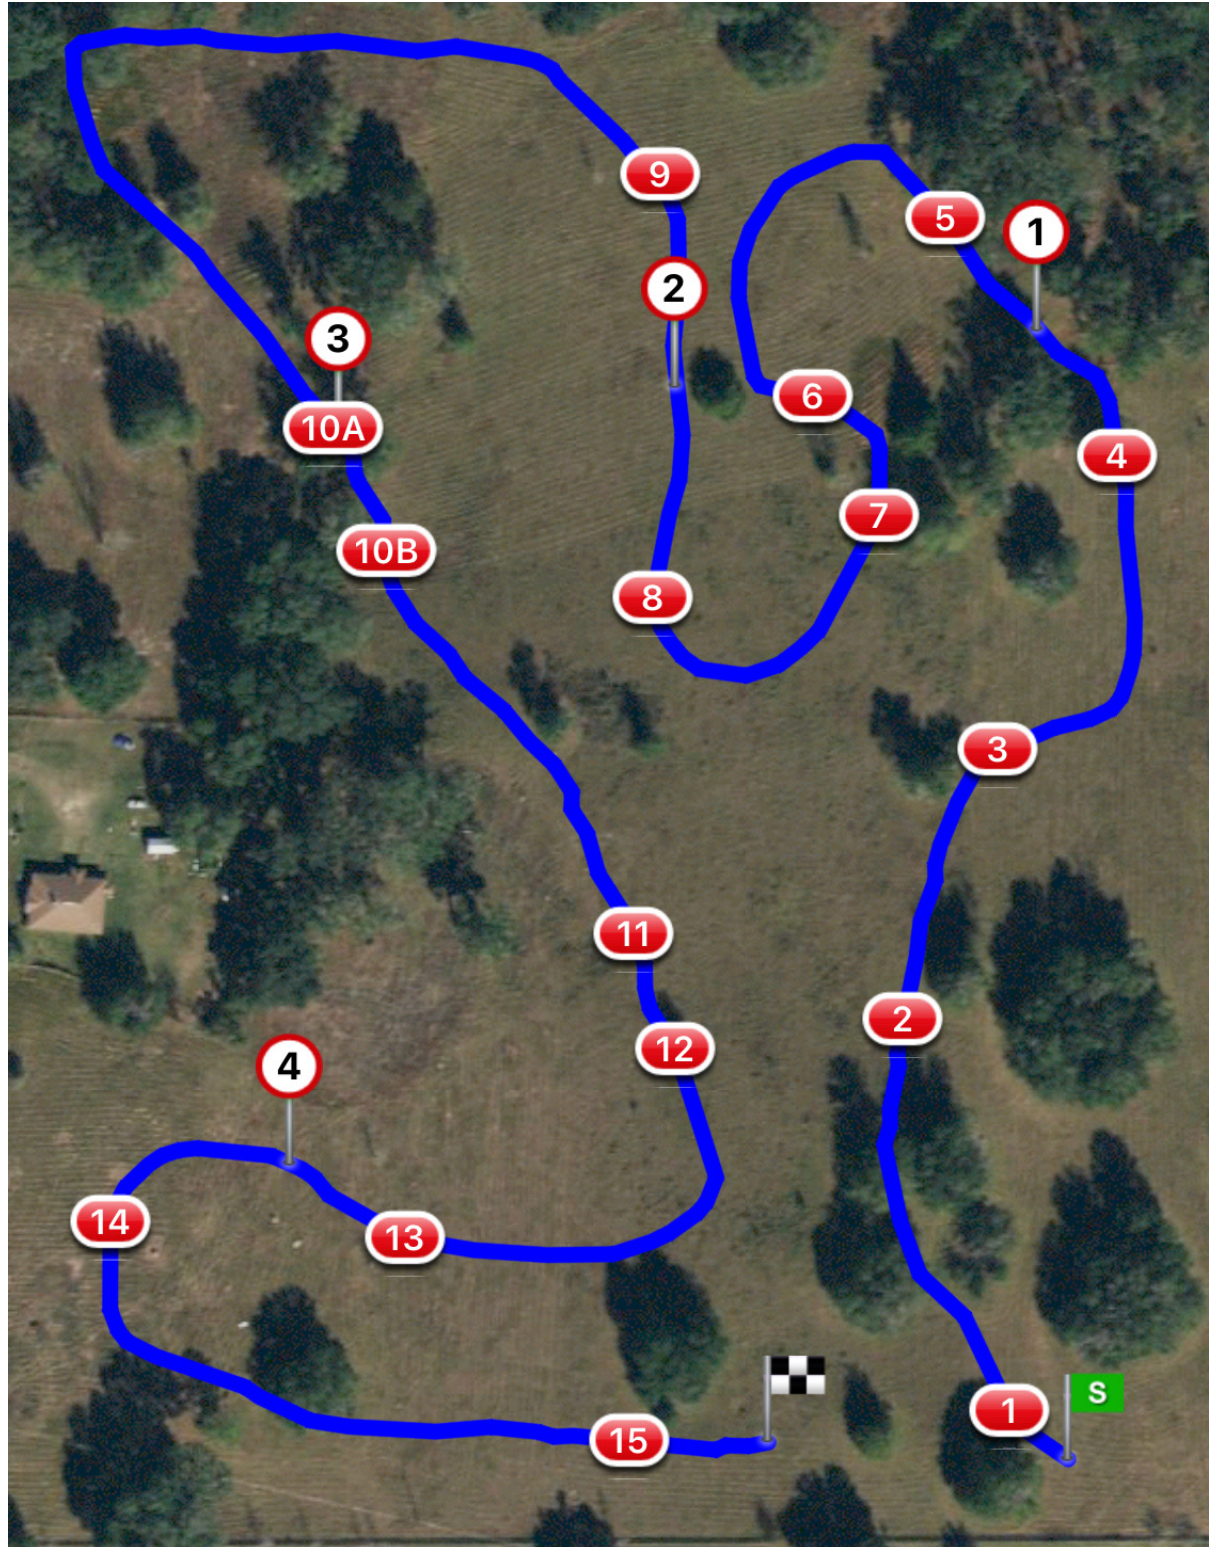

Barnstaple South Jackpot & 3-Phase Schooling Show

May 23, 2021

Beginner Novice Cross Country Course Map

Jump Height:

Max 2'7"

Numbered

Obstacles:

15

Efforts: **16**

Speed:

325 MPM

Optimum

Time:

4 min 45 sec

Course Length:

1540 meters

Speed Fault

Time:

3 min 37 sec

Barnstable South Jackpot 3-Phase Beginner Novice