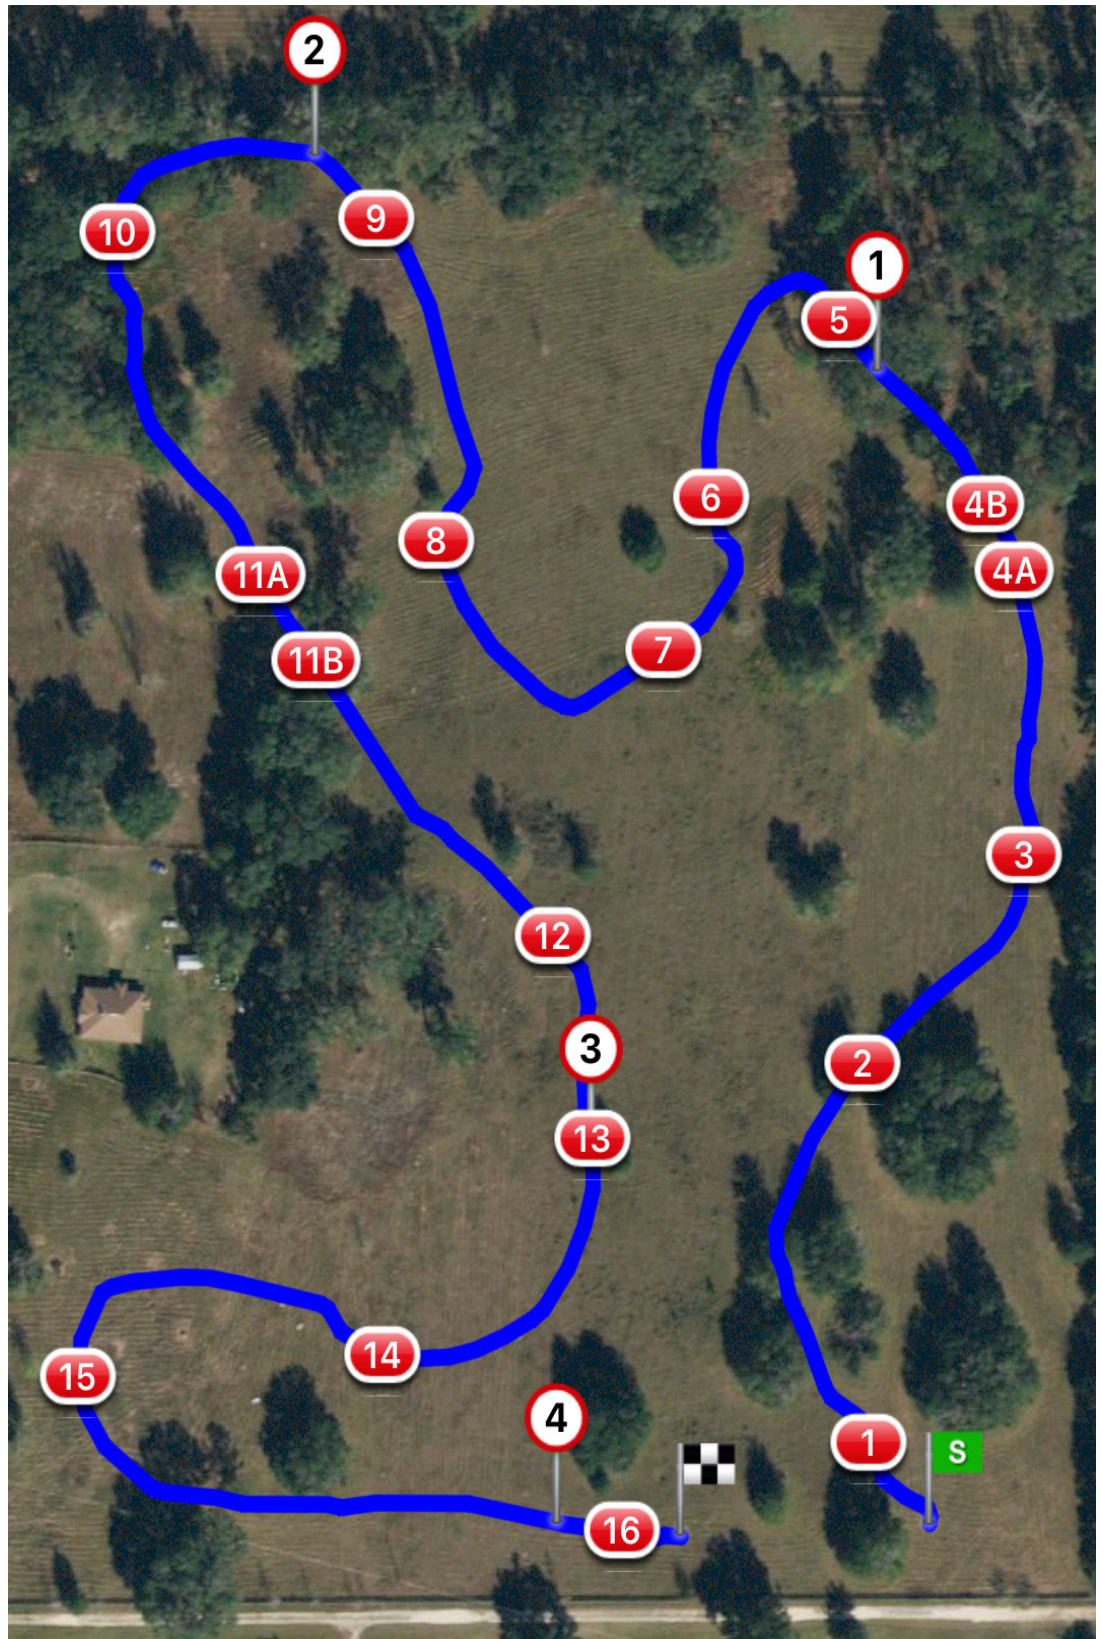

Barnstaple South Jackpot & 3-Phase Schooling Show

May 23, 2021

Novice Cross Country Course Map

Jump Height:

Max 2'11"

Numbered

Obstacles:

16

Efforts: 18

Speed: 375 MPM

Optimum Time:

4 min 6 sec

Speed Fault Time:

3 min 25 sec

Course Length:

1535 Meters

Barnstable South Jackpot 3-Phase Novice