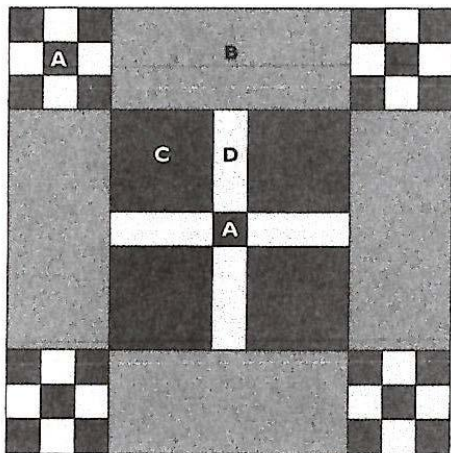

December 2024-BOM Bonus Block Beauregard Surrounded Under Ground Railroad

Materials Needed: (Cutting mat, ruler, rotary cutter, and iron)

1. 1 Dark Fabric (A & C)
2. 1 Medium Fabric (B)
2. 1 Light Fabric (D)

Instructions: This is a 15" block

1. Cut 21 dark and 16 light squares $1 \frac{5}{8}$ " x $1 \frac{5}{8}$ " (A)
2. Cut 4 medium rectangles $8 \frac{3}{4}$ " x $3 \frac{7}{8}$ " (B)
3. Cut 4 dark squares 4" x 4" (C)
4. Cut 4 light rectangles $1 \frac{5}{8}$ " x 4" (D)

Diagram 1

Diagram 2