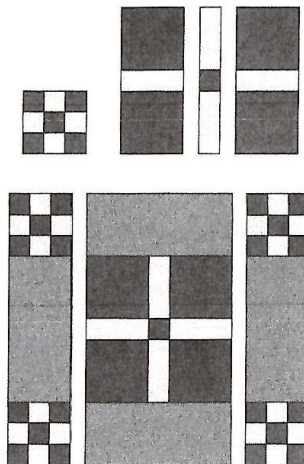

December 2024-BOM Bonus Block Beauregard Surrounded Under Ground Railroad

Materials Needed: (Cutting mat, ruler, rotary cutter, and iron)

1. 1 Dark Fabric (A & C)
2. 1 Medium Fabric (B)
2. 1 Light Fabric (D)

Instructions: This is a 15" block

1. Cut 21 dark and 16 light squares $1 \frac{5}{8}$ " x $1 \frac{5}{8}$ " (A)
2. Cut 4 medium rectangles $8 \frac{3}{4}$ " x $3 \frac{7}{8}$ " (B)
3. Cut 4 dark squares 4" x 4" (C)
4. Cut 4 light rectangles $1 \frac{5}{8}$ " x 4" (D)

Diagram 1

Diagram 2