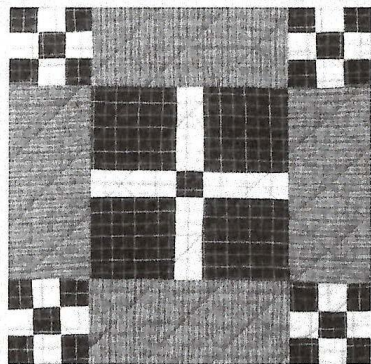

December 2024-BOM Bonus Block Beauregard Surrounded Under Ground Railroad

Materials Needed: (Cutting mat, ruler, rotary cutter, and iron)

1. 1 Dark Fabric (A & C)
2. 1 Medium Fabric (B)
2. 1 Light Fabric (D)

Instructions: This is a 15" block

1. Cut 21 dark and 16 light squares $1 \frac{5}{8}$ " x $1 \frac{5}{8}$ " (A)
2. Cut 4 medium rectangles $8 \frac{3}{4}$ " x $3 \frac{7}{8}$ " (B)
3. Cut 4 dark squares 4" x 4" (C)
4. Cut 4 light rectangles $1 \frac{5}{8}$ " x 4" (D)