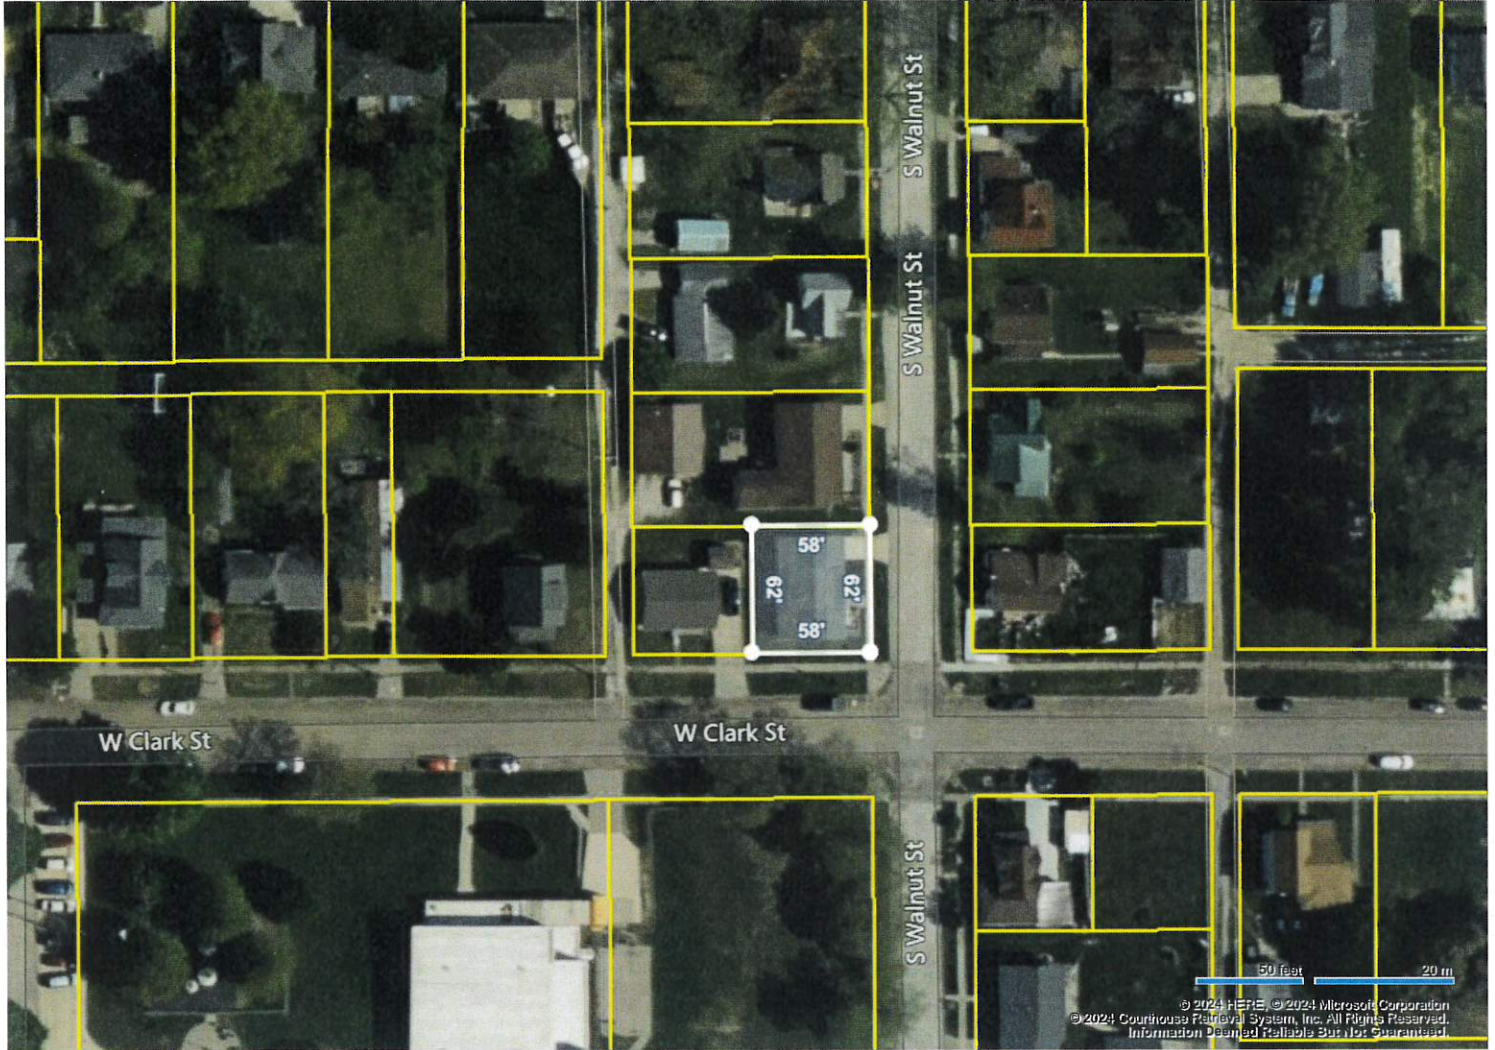

Mary Beth Knipfer
Grimm Company Real Estate
319-664-3000
marybeth@grimmrealestate.com

Map for Parcel Address: 126 S Walnut St North English, IA 52316-9589 Parcel ID: 7921-0205-1

© 2024 Courthouse Retrieval System, Inc. All Rights Reserved.
Information Deemed Reliable But Not Guaranteed.