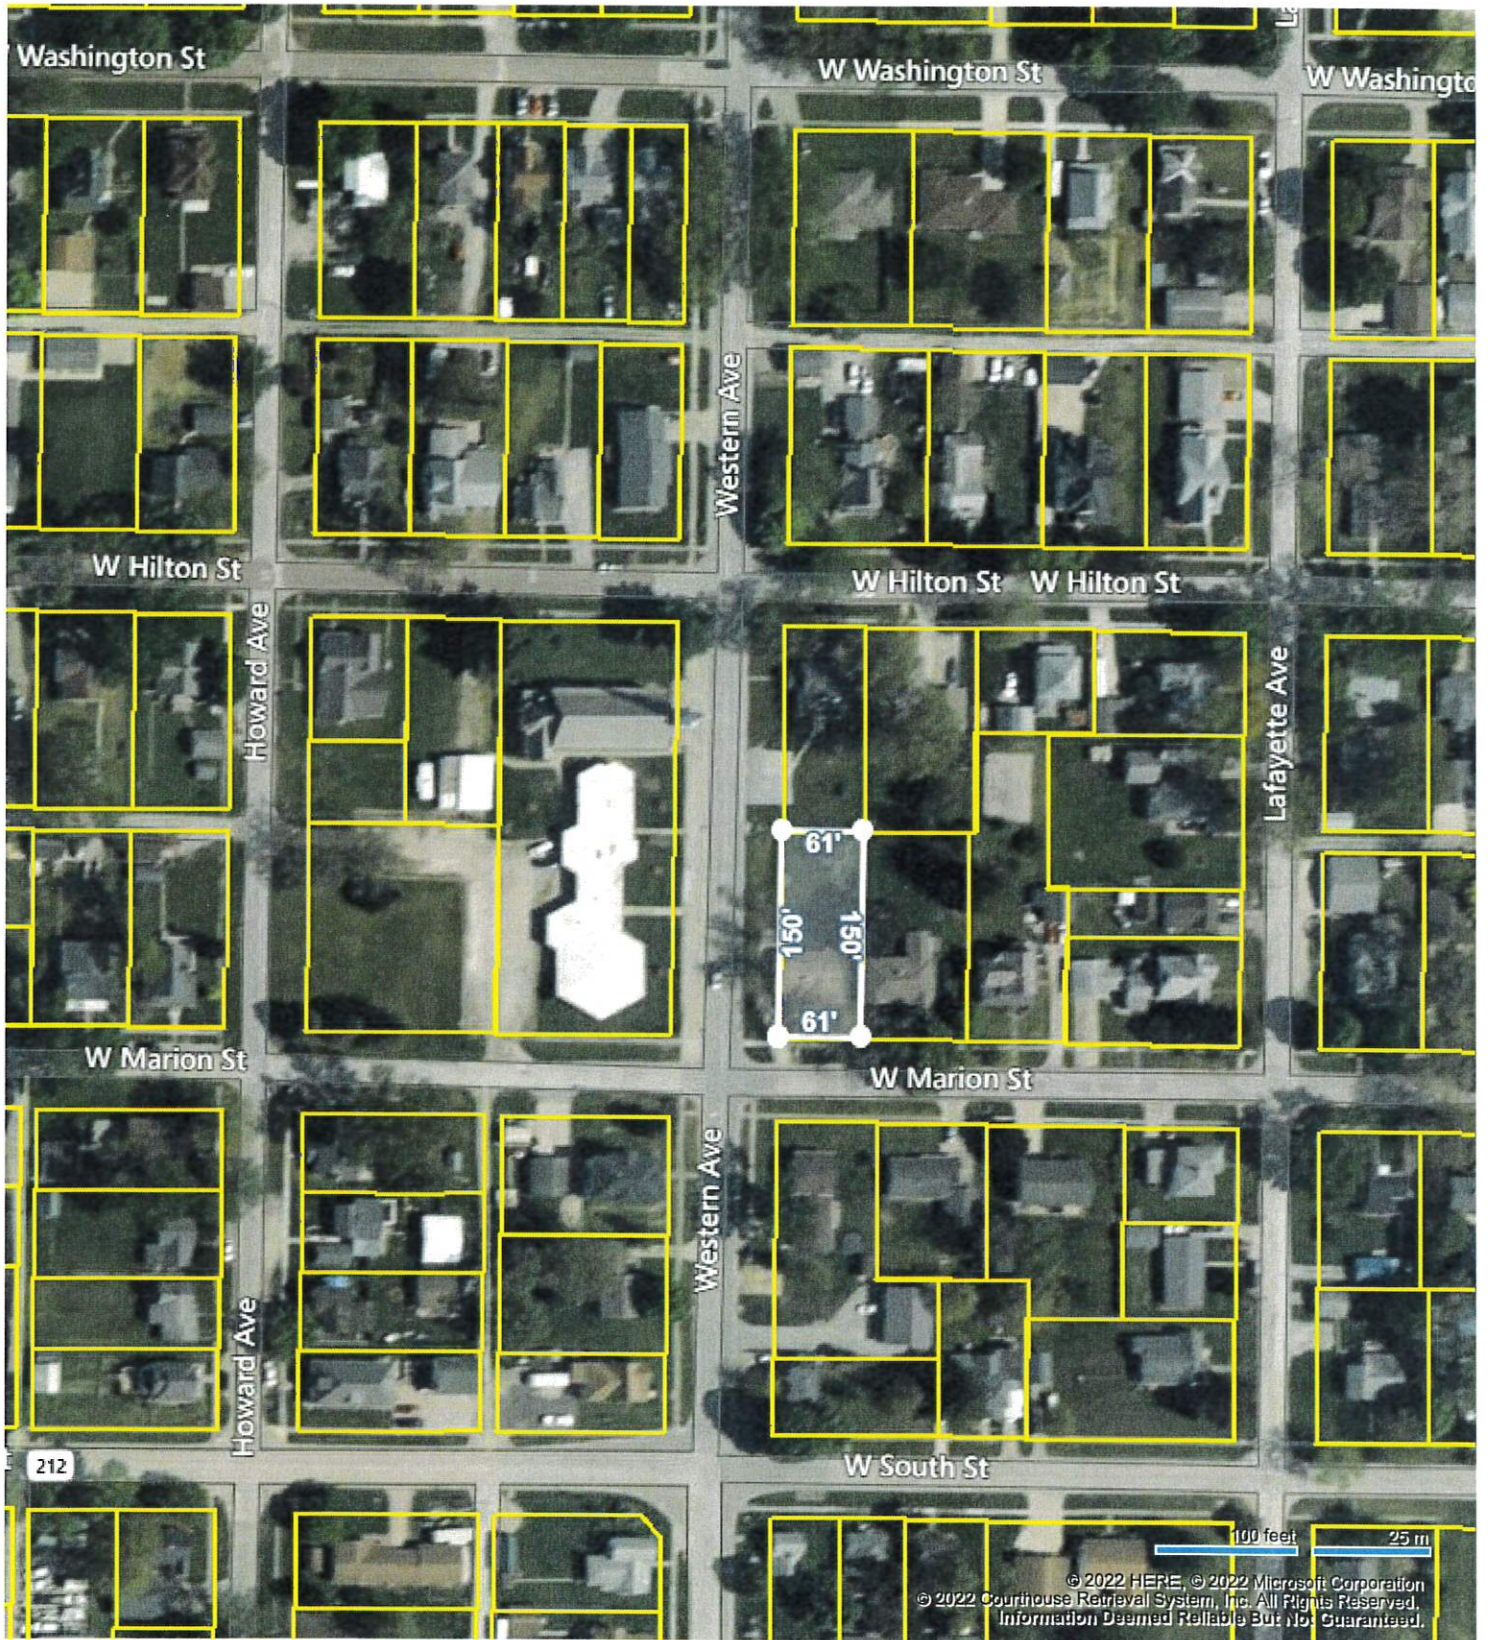

Mary Beth Knipfer
Grimm Company Real Estate
319-664-3000
marybeth@grimmrealestate.com

Map for Parcel Address: 392 W Marion St Marengo, IA 52301-1214 Parcel ID: 7334-1005-0

© 2022 Courthouse Retrieval System, Inc. All Rights Reserved.
Information Deemed Reliable But Not Guaranteed.