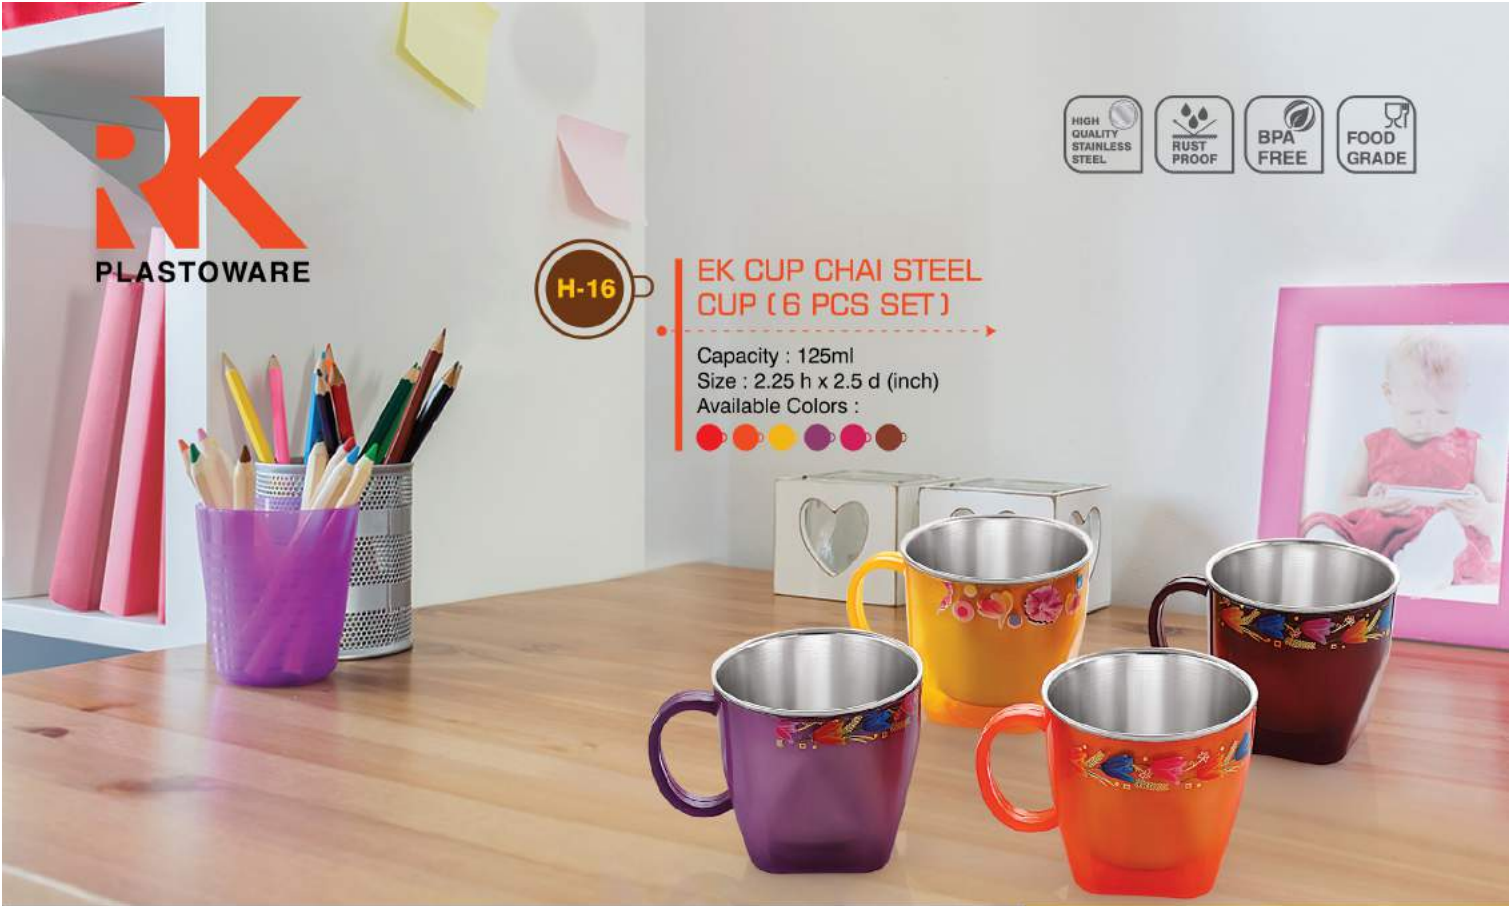

H-15

A1 STEEL CUP (6 PCS SET)

Capacity : 125ml
Size : 2.5 h x 2.5 d (inch)
Available Colors :

H-16

EK CUP CHAI STEEL CUP (6 PCS SET)

Capacity : 125ml
Size : 2.25 h x 2.5 d (inch)
Available Colors :

H-17

SILKY SIP STEEL CUP (6 PCS SET)