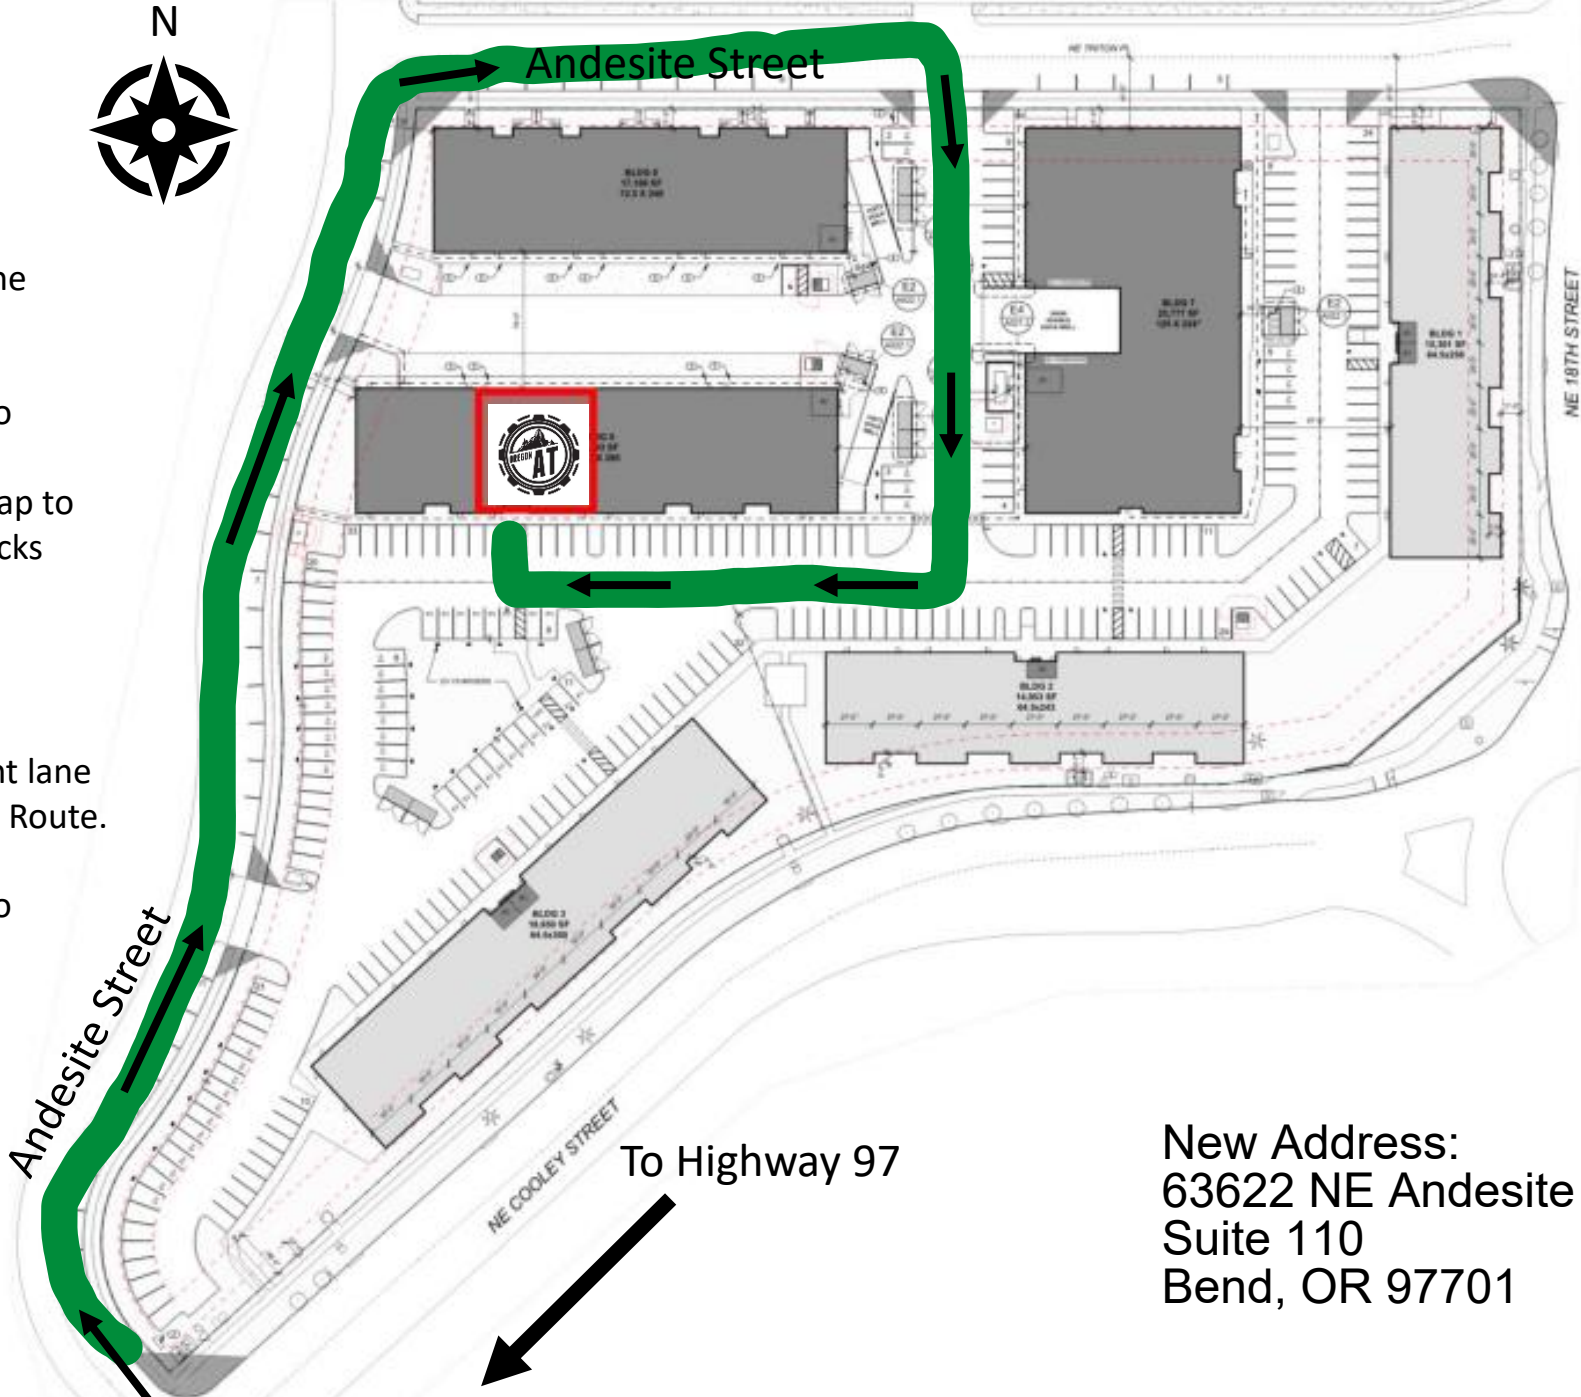

Directions

From Redmond (Southbound)

- Head South on US 97
- Take exit 134 and use the right lane to take the ramp to US-97 BUS
- At the light, take a left onto Cooley Road
- Drive approximately 1 mile, and turn left onto Andesite Street
- The site is still under construction, use the map to the right to get you to Oregon Adventure Trucks parking.

From Bend (Northbound)

- Head North on US 97
- Just past the Empire Road exit stay in the right lane and take the exit for US-97 North Business Route.
- Turn right on Cooley Road
- Drive approximately 1 mile, and turn left onto Andesite Street
- The site is still under construction, use the map to the right to get you to Oregon Adventure Trucks parking.

Contact us if you have problems:

541-550-7331

To Highway 97

New Address:
63622 NE Andesite Street
Suite 110
Bend, OR 97701