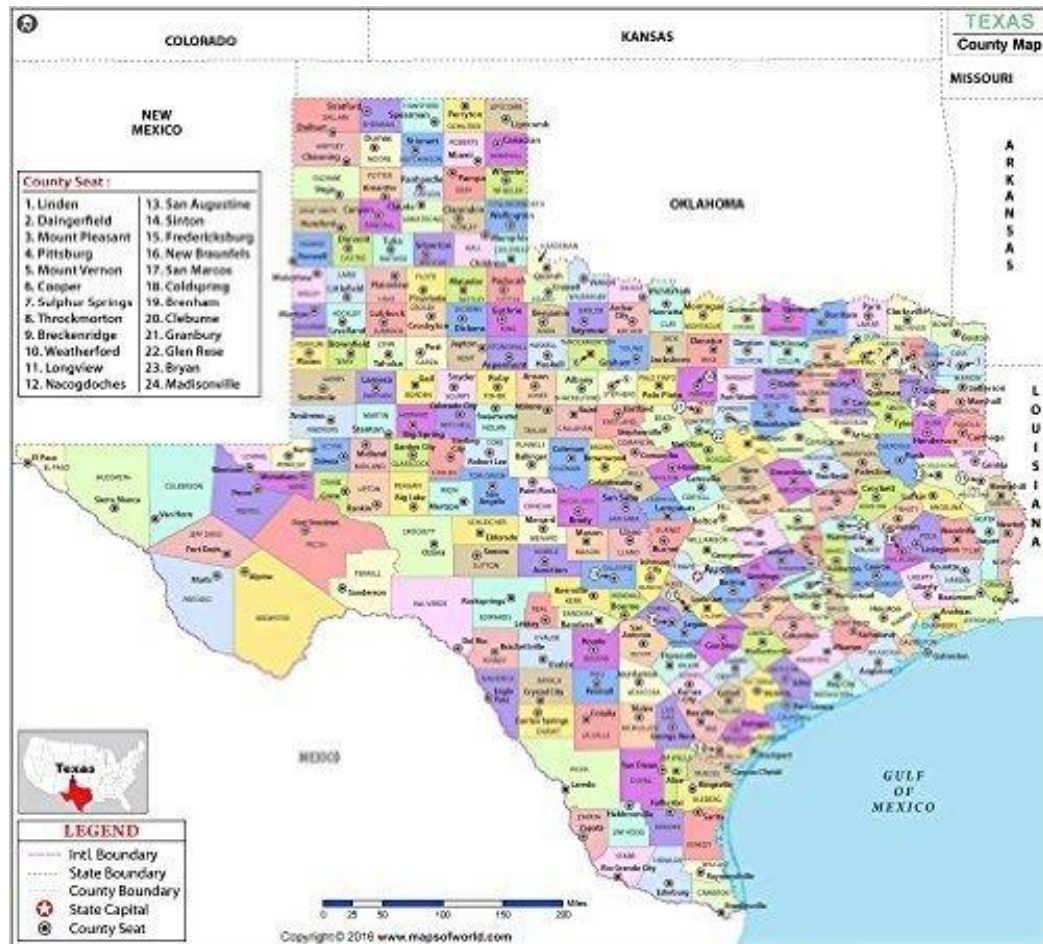

Why?

The New York Times

With New Voting Bills, Texas Legislature Targets Elections in Democratic Stronghold

The bills' passage was the culmination of a Republican effort to increase oversight of voting in Harris County, which includes Houston.

Gov. Greg Abbott vetoes bill that would give people with disabilities new option to vote by mail

- **Republicans** are actively fighting to prevent people from voting
- **Help voters navigate** this maze of suppressive laws and mitigate the challenges

County Liaisons

48 counties covered & counting

Election Workers & Ballot Boards

**Let's use this power on
behalf of voters &
go the extra mile**

Direct Voter Assistance

mytexasvotes.com

My Texas Votes

En español