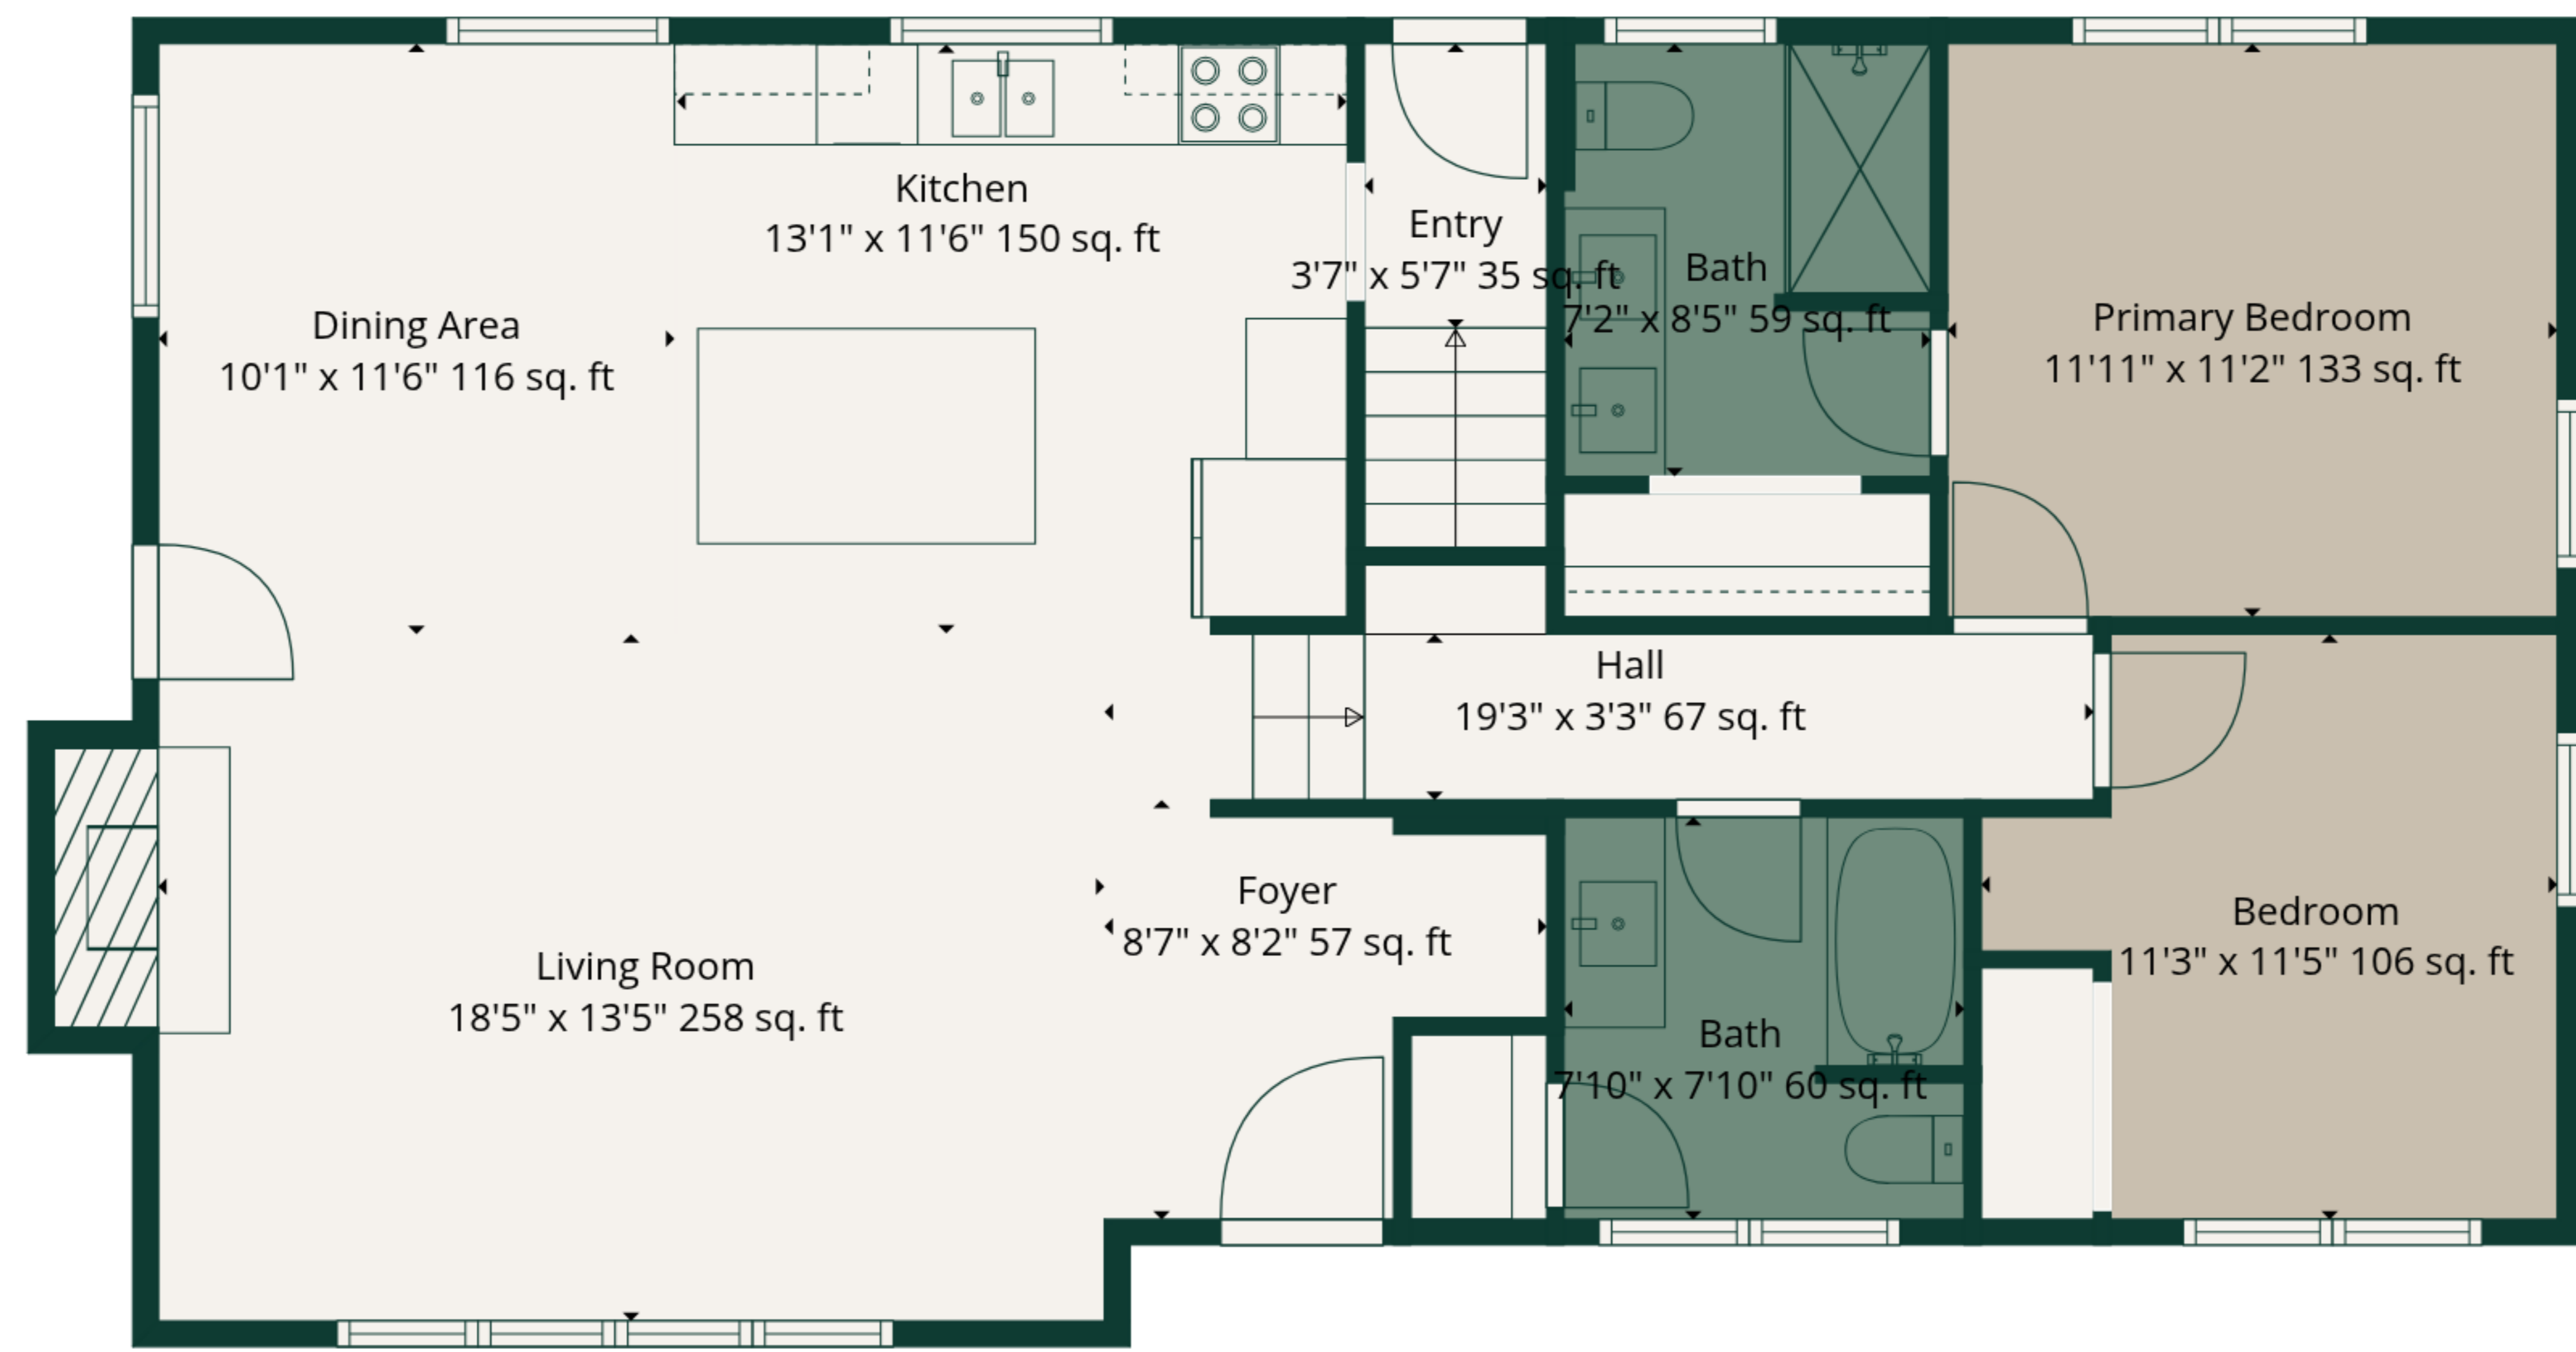

**Total: 1889 sq. ft**

1st Floor: 778 sq. Ft, 2nd Floor: 1111 sq. ft

Excluded Areas: Garage: 526 sq. Ft, Utility: 292 sq. Ft, Fireplace: 13 sq. Ft,

Walls: 195 sq. ft

**Total: 1889 sq. ft**

1st Floor: 778 sq. Ft, 2nd Floor: 1111 sq. ft

Excluded Areas: Garage: 526 sq. Ft, Utility: 292 sq. Ft, Fireplace: 13 sq. Ft,

Walls: 195 sq. ft

2nd Floor

1st Floor

**Total: 1889 sq. ft**  
 1st Floor: 778 sq. Ft, 2nd Floor: 1111 sq. ft  
 Excluded Areas: Garage: 526 sq. Ft, Utility: 292 sq. Ft, Fireplace: 13 sq. Ft,  
 Walls: 195 sq. ft