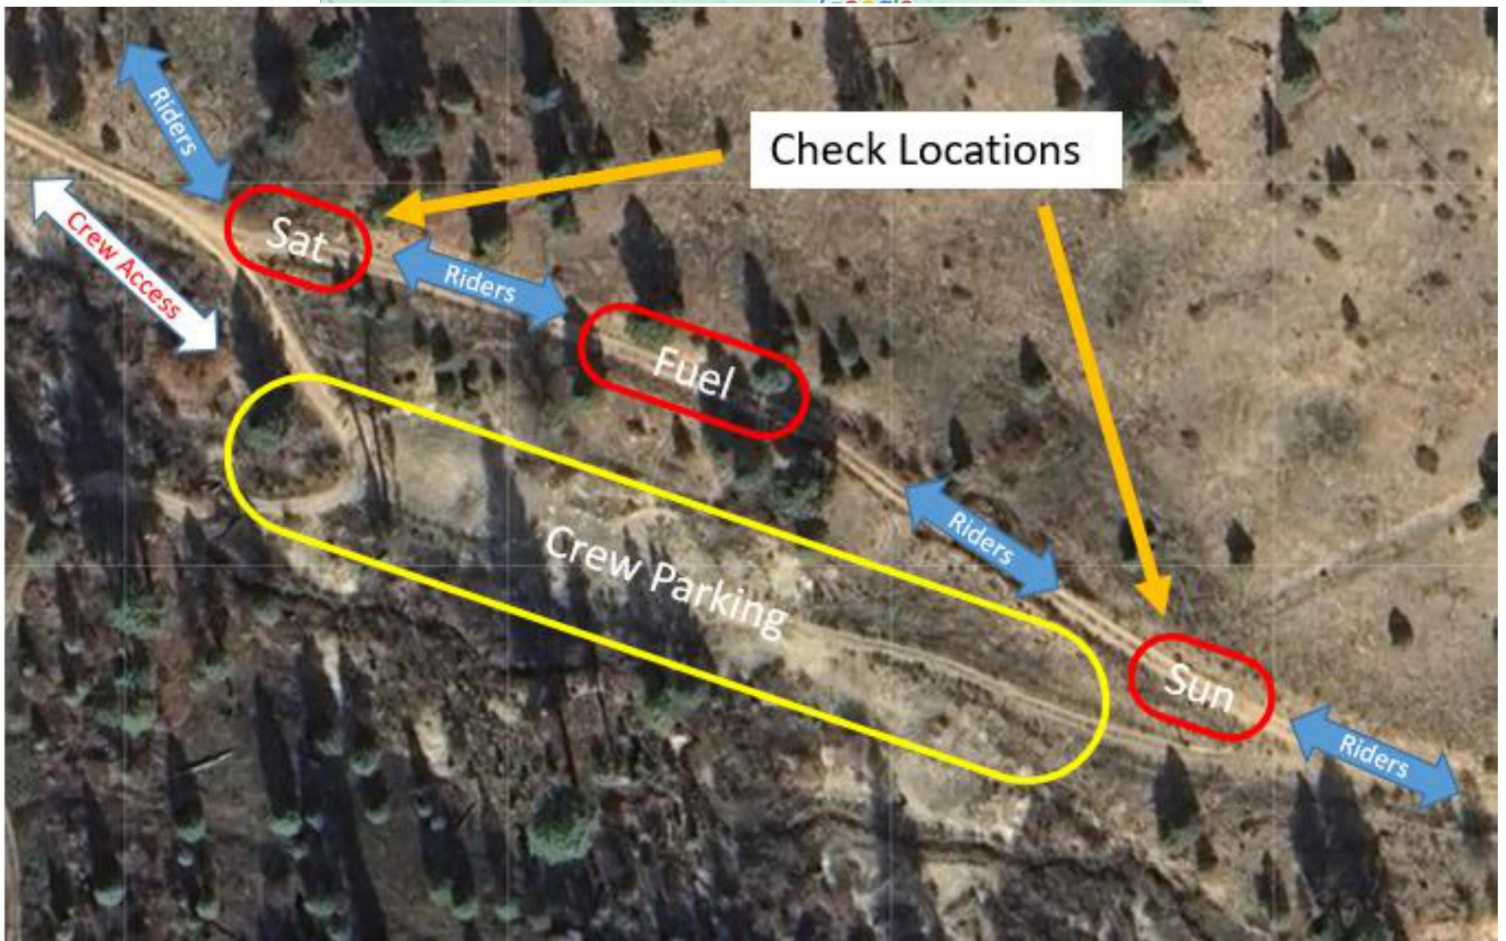

2024 Idaho City 100 Open Gas Stop Location

9.2 miles South of Idaho City via Hwy 21
43.72677, -115.92817

Minneha Creek Rd.

Directional Traffic Schedule

Saturday	Inbound 9 to 12:30
	Outbound 12:30 on
Sunday	Inbound 9 to 12:30
	Outbound 12:30 on

Turn right on Minneha Creek Rd (not signed). 9.2 miles from town on Hwy 21

Minneha Creek Rd is approx. 1/4 mile south of mile marker 30.

Absolutely no fueling outside of designated gas stop fuel containment area