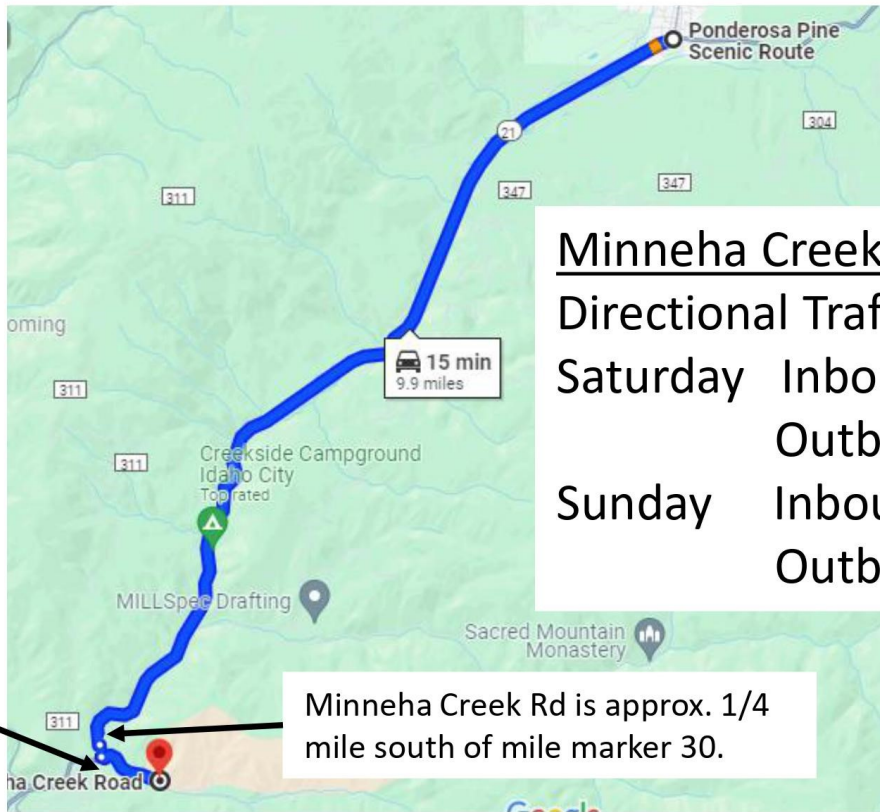

2024 Idaho City 100 Open Gas Stop Location

9.2 miles South of Idaho City via Hwy 21
43.72677, -115.92817

Minneha Creek Rd.

Directional Traffic Schedule

Saturday	Inbound 9 to 12:30
	Outbound 12:30 on
Sunday	Inbound 9 to 12:30
	Outbound 12:30 on

Turn right on Minneha Creek Rd (not signed). 9.2 miles from town on Hwy 21

Minneha Creek Rd is approx. 1/4 mile south of mile marker 30.

Absolutely no fueling outside of designated gas stop fuel containment area