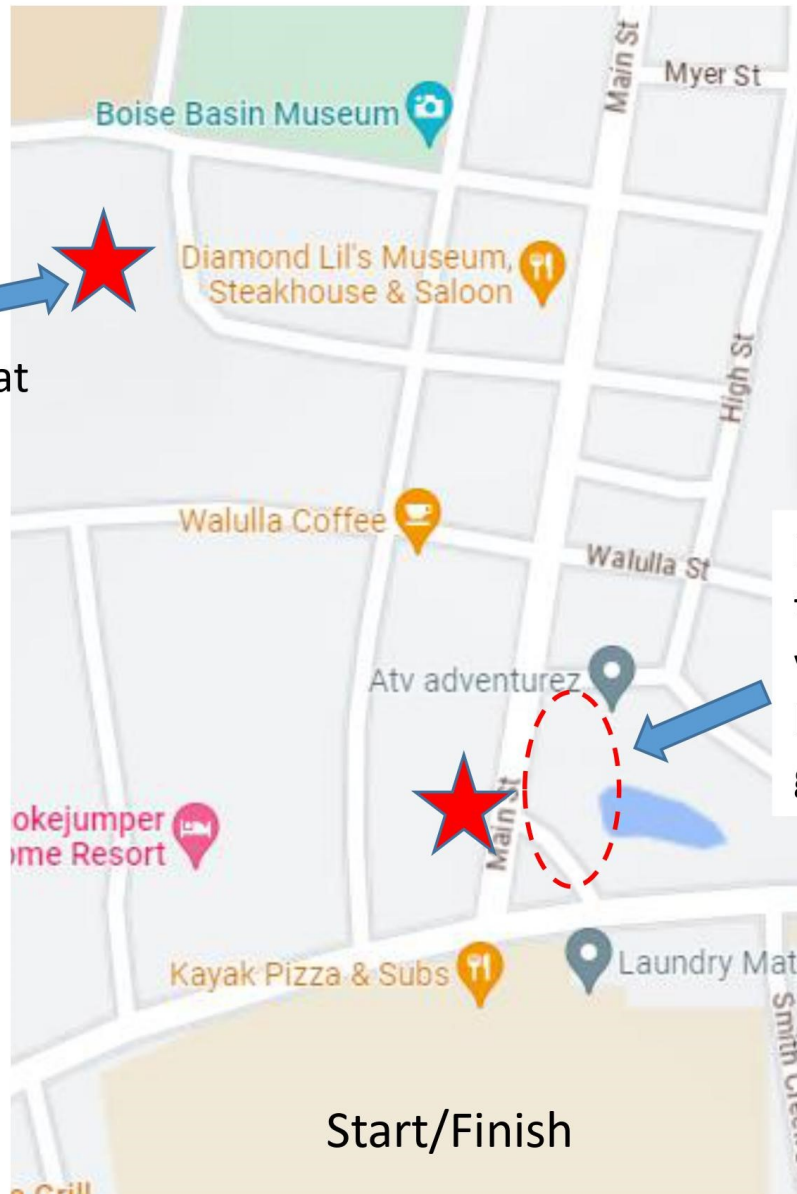

# Grass Track Bus Service

Bus stops at 2 locations in town:

Community Center (registration)

Across from Visitor's Center on Main St.

First Bus leaves the community center at: 12:45 Saturday, 8:00 Sunday  
Approximately 50 minute round trip.

Grass Track  
spectator parking at  
community center

DO NOT park in  
the business and  
visitor center lots  
here to ride the  
grass track bus.

\*\*\* Personal vehicles are not allowed to access the grass track on event days for safety reasons. The rider course uses portions of the access road. \*\*\*

Riders who want to walk the grass track on Friday afternoon, location information will be available at the community center.