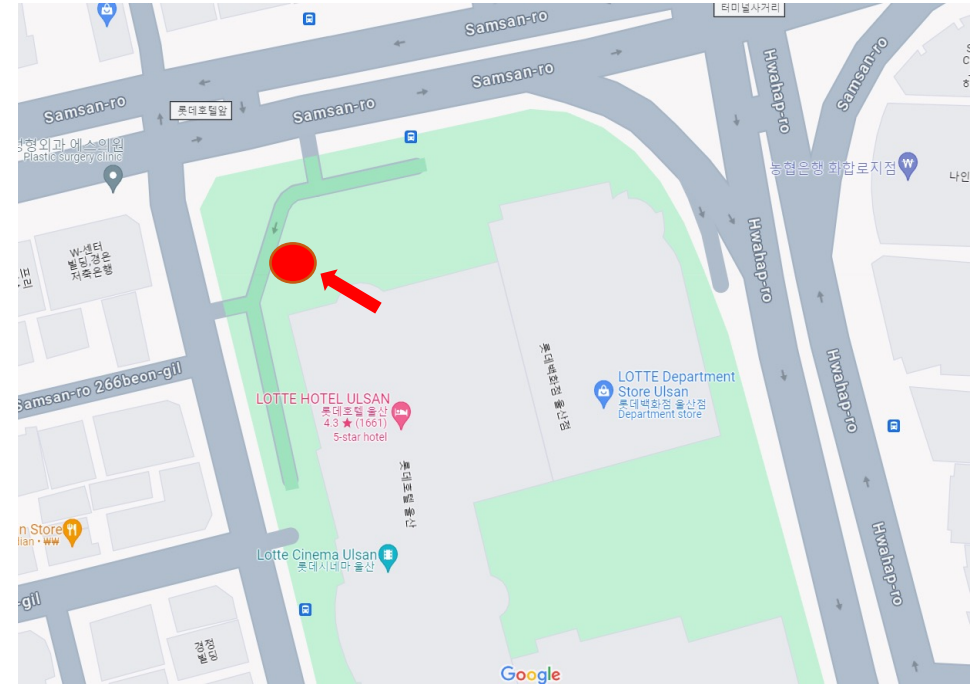

Lotte Hotel Shuttle Bus Stop

<https://maps.app.goo.gl/BV2fFYbt6xwuFvuW6>