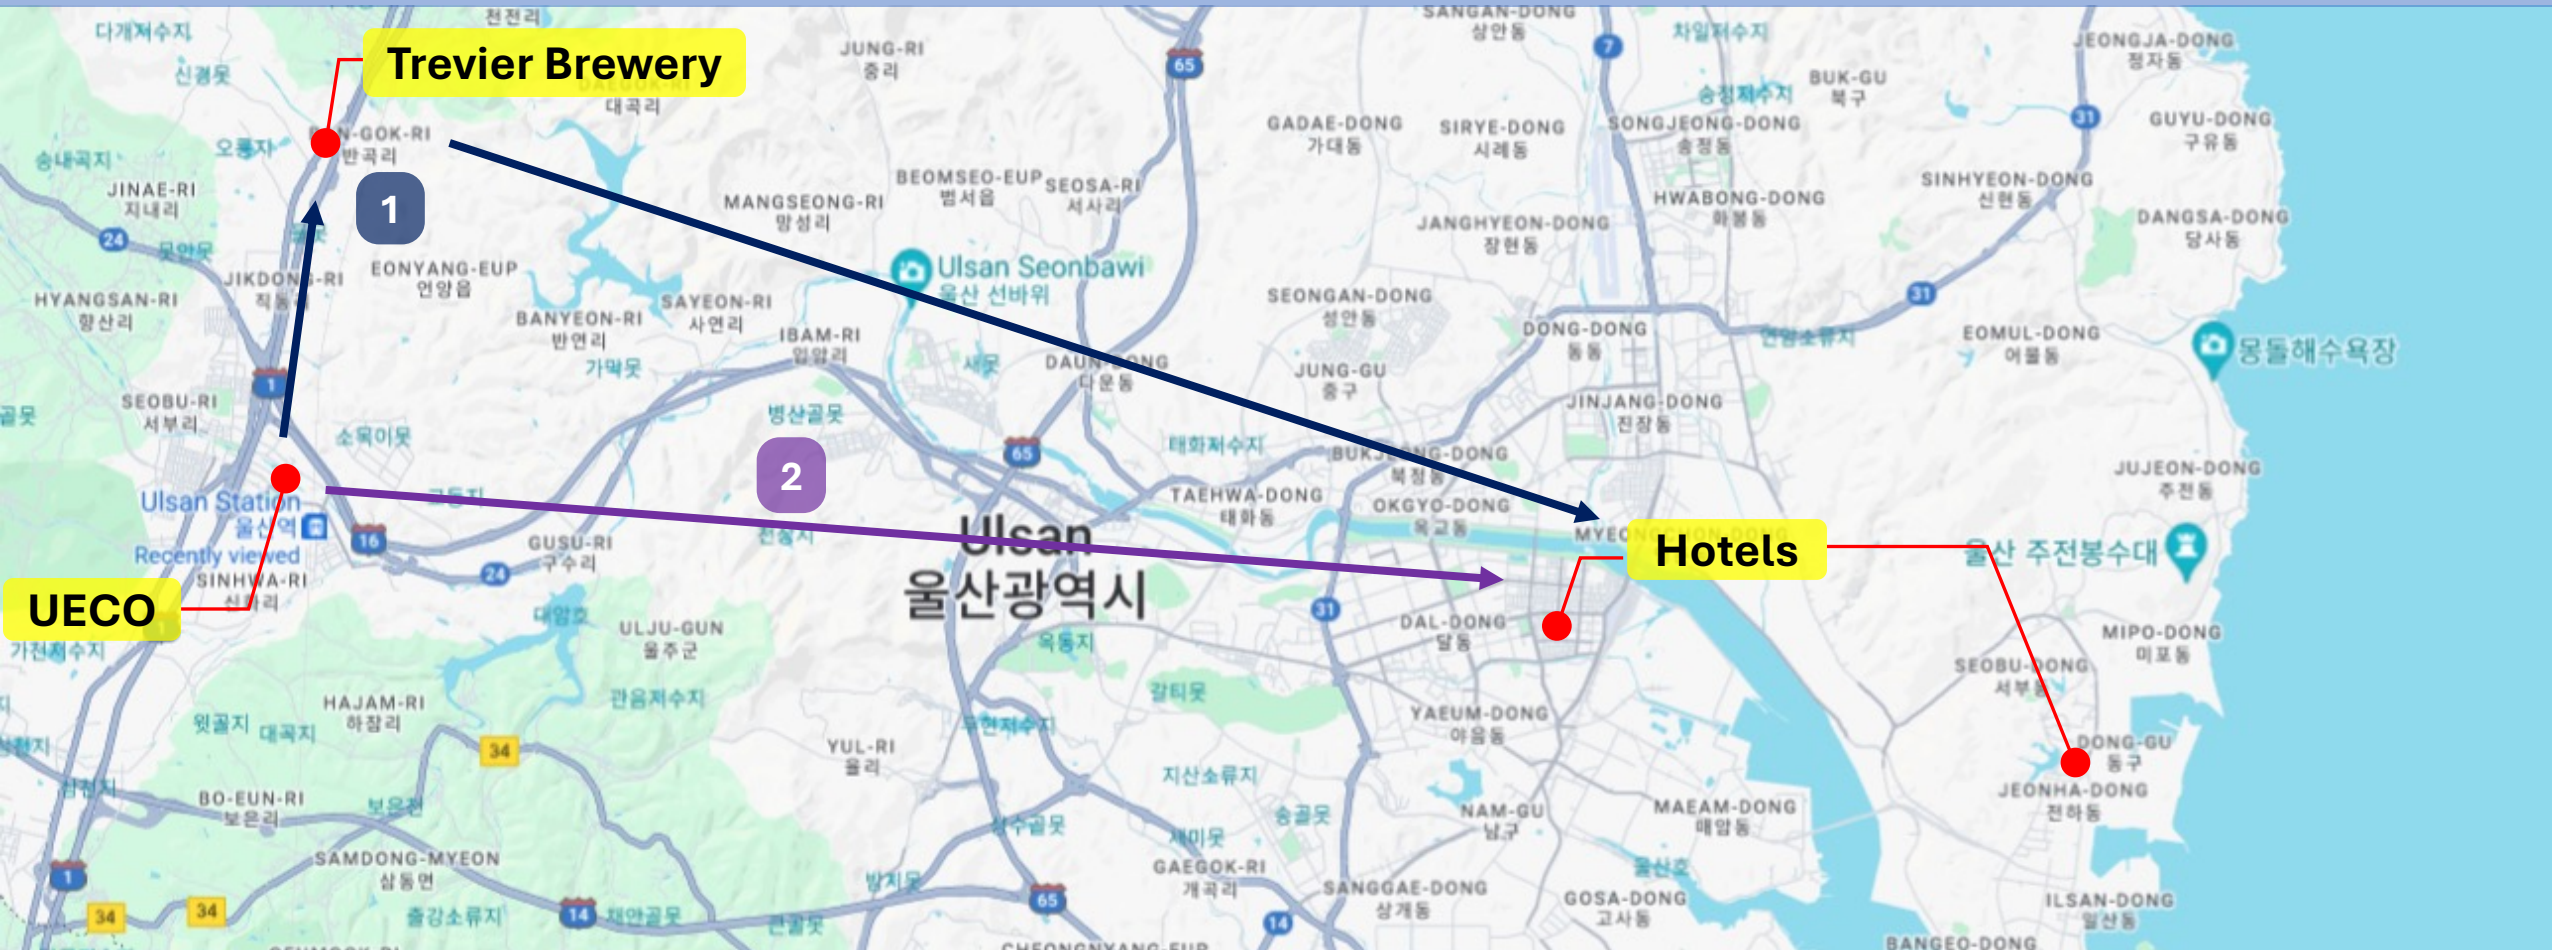

Transportation for UECO (UECO ↔ Downtown)

Service Period : June 18 ~ June 20
Bus Schedule Info

1 Route : Hotel → UECO

Departure Bus: 1st Shilla Stay 07:00 AM, Lotte hotel 07:10 AM
 (Duration 45 mins) 2nd Shilla Stay 08:00 AM, Lotte hotel 08:10 AM
 Return Bus to Hotel : 18:30 PM (Only June 19)

2 Route : Hotel Hyundai by Lahan → UECO

Departure Bus : 07:30 AM
 (Duration 45 mins)
 Return Bus to Hotel : 18:30 PM (Only June 19)

Transportation for Welcome Reception & Banquet

1 Welcome Reception (June 18)

Route : UECO → Trevier Brewery → Hotels
Departure Bus at UECO : 18:00 PM
Return Bus to Hotel : 21:00 PM

2 Banquet at UECO (June 20)

Route : UECO → Hotels
Return Bus to Hotel : 21:00 PM

Shilla Stay Hotel Ulsan & Lotte City Hotel Shuttle Bus Stop

Shuttle A~D

22:00

● UECO
(Gate 4)

22:30

● Shilla Stay & Lotte City Hotel
(Parking Lot Between Hotels)

22:40

● Lotte Hotel
(Main Gate)

BUS No.	Date	Departure From UECO	HOTEL Arrival Time		Capacity
Shuttle A~D	6/20	22:00	Shilla Stay & Lotte City Hotel	22:30	180pax
			Lotte Hotel	22:40	