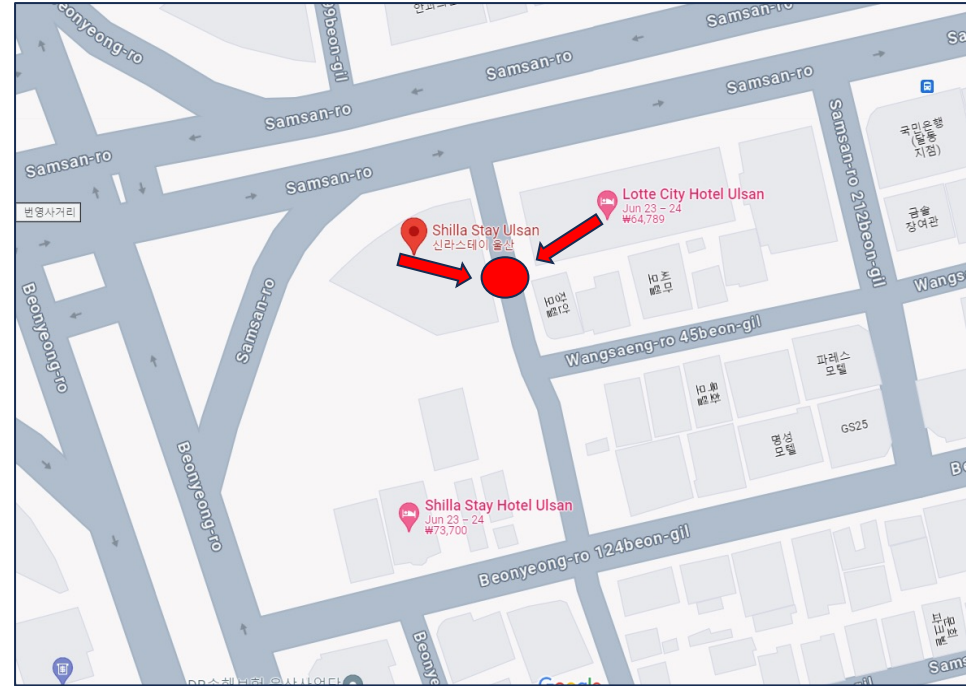

Transportation for UECO (UECO ↔ Downtown)

Service Period : June 18 ~ June 20
Bus Schedule Info

1 Route : Hotel → UECO

Departure Bus: 1st Shilla Stay 07:00 AM, Lotte hotel 07:10 AM
 (Duration 45 mins) 2nd Shilla Stay 08:00 AM, Lotte hotel 08:10 AM
 Return Bus to Hotel : 18:30 PM (Only June 19)

Route : UECO → Trevier Brewery → Hotels
Departure Bus at UECO : 18:00 PM
Return Bus to Hotel : 21:00 PM

2 Banquet at UECO (June 20)

Route : UECO → Hotels
Return Bus to Hotel : 21:00 PM

Shilla Stay Hotel Ulsan & Lotte City Hotel Shuttle Bus Stop

<https://maps.app.goo.gl/BV2fFYbt6xwuFvuW6>

Lotte Hotel Shuttle Bus Stop

<https://maps.app.goo.gl/BV2fFYbt6xwuFvuW6>

Hotel Hyundai by Lahan Shuttle Bus Stop

<https://maps.app.goo.gl/BV2fFYbt6xwuFvuW6>

Bus to Welcome Reception(June 18th)

Bus back to the hotel(June 19th and 20th)

Location: Gate 4 of UECO (Backside of 1st floor)

2. 수송계획

Day 1

Shuttle A

Shuttle B

[Day 1 : Free Shuttle Bus Information]

BUS No.	Date	Departure (at)	Departure Time	UECO Arrival Time	Capacity
Shuttle A	6/18	Shilla Stay & Lotte City Hotel	07:00	08:00	45 Pax
		Lotte Hotel	07:10		
Shuttle B	6/18	Shilla Stay & Lotte City Hotel	08:00	09:00	45 Pax
		Lotte Hotel	08:10		