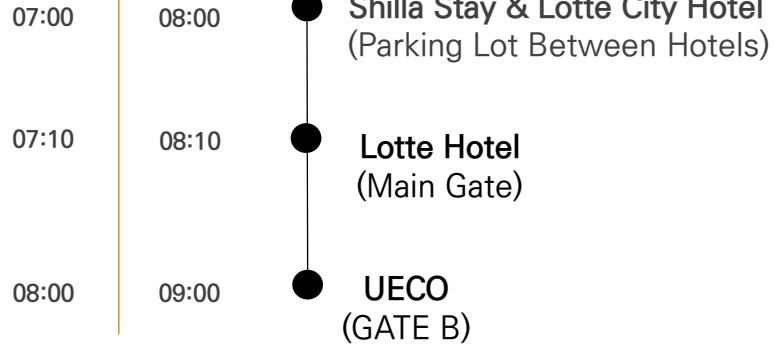

Bus back to the hotel(June 19th and 20th)

Location: Gate 4 of UECO (Backside of 1st floor)

2. 수송계획

Day 1

Shuttle A

Shuttle B

[Day 1 : Free Shuttle Bus Information]

BUS No.	Date	Departure (at)	Departure Time	UECO Arrival Time	Capacity
Shuttle A	6/18	Shilla Stay & Lotte City Hotel	07:00	08:00	45 Pax
		Lotte Hotel	07:10		
Shuttle B	6/18	Shilla Stay & Lotte City Hotel	08:00	09:00	45 Pax
		Lotte Hotel	08:10		

Shuttle A

07:00

07:10

08:00

Shuttle B

08:00

08:10

09:00