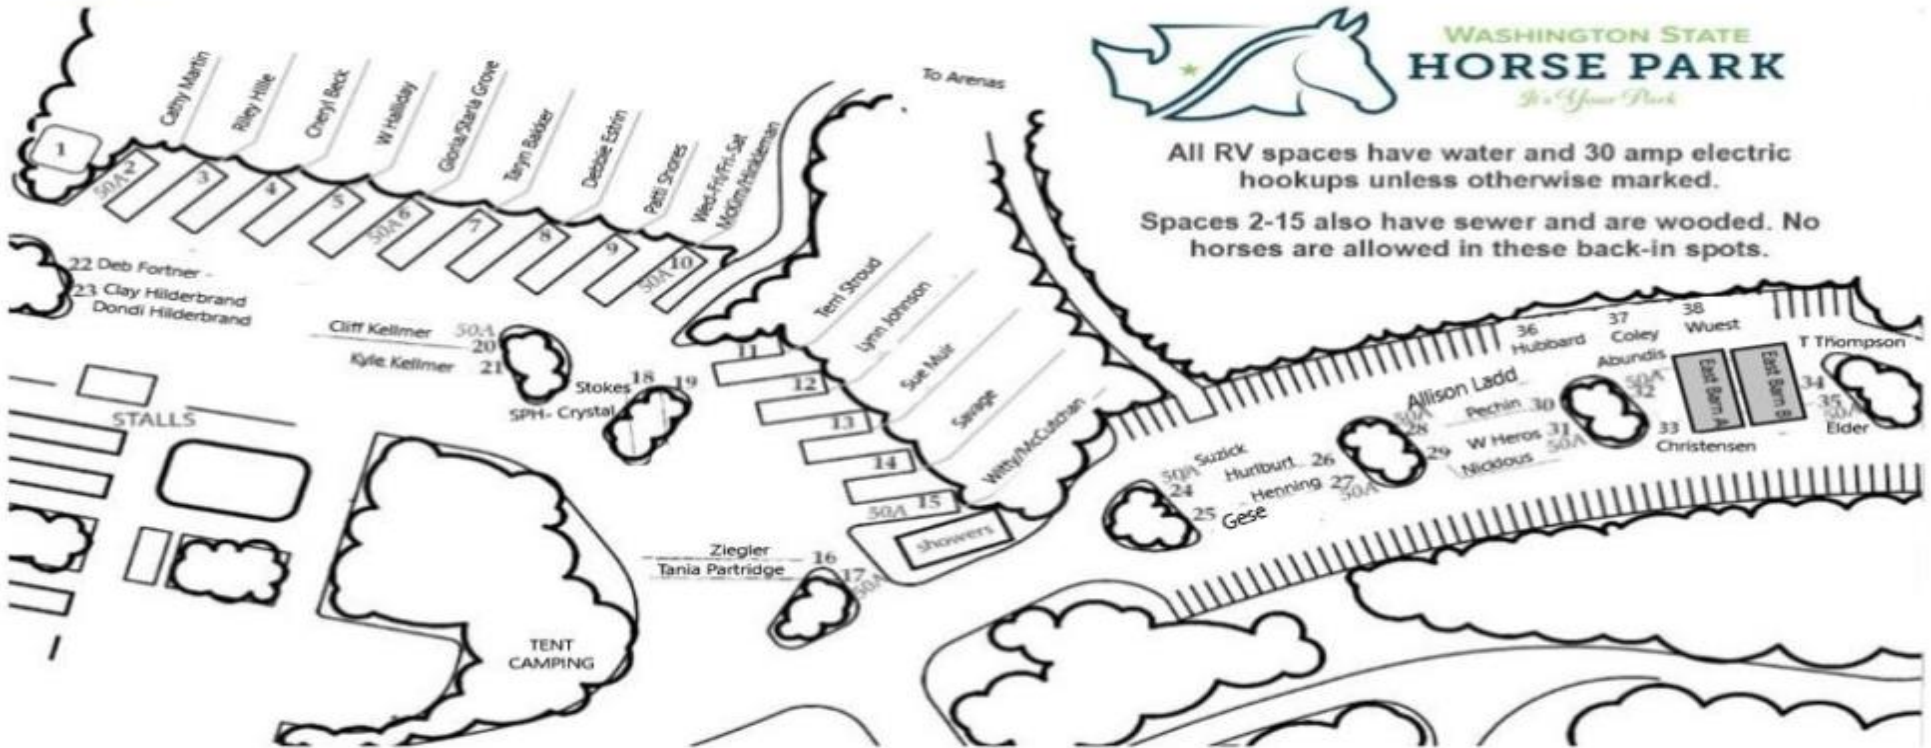

RHANW REINING IN THE PARK JULY 21-25, 2021 RV ASSIGNMENTS

RV SPACE MAP

SPACE	ASSIGNED TO	TYPE
2	Cathy Martin	P/W/S 50amp
3	Riley Hille	P/W/S
4	Cheryl Beck	P/W/S
5	Whitney Halliday	P/W/S
6	Gloria Grove/Starla Grove	P/W/S 50amp
7	Taryn Bakker	P/W/S
8	Debbie Estrin	P/W/S
9	Patti Shores	P/W/S
10	Dave McKim/Nancy Hinkelman	P/W/S 50amp
11	Terri Conover-Stroud	P/W/S
12	Lynn Johnson	P/W/S
13	Sue Muir	P/W/S
14	Alison Savage	P/W/S
15	Kim Witty/Portia McCutchan	P/W/S 50amp

SPACE	ASSIGNED TO	TYPE
16	Thada Ziegler	Pow er/Water
17	Tania Partridge	Pow er/Water
18	Mike Stokes	Pow er/Water
19	SPH- Crystal, Stokes	Pow er/Water
20	Cliff Kellmer	Pow er/Water
21	Jenna Kellmer	Pow er/Water
22	Deb Fortner	Pow er/Water
23	Hiderbrand Clay/Dondi	Pow er/Water
24	Mary Anne Suzick	Pow er/Water
25	Marla Gese	Pow er/Water
26	Janet Hurlburt	Pow er/Water
27	Audry Henning	Pow er/Water
28	Allison Ladd	Pow er/Water
29	Laurie Nicklous	Pow er/Water

SPACE	ASSIGNED TO	TYPE
30	Meika Pechin	Pow er/Water
31	Whitney Heros	Pow er/Water
32	Kathy Abundis	Pow er/Water
33	Connie Christensen	Pow er/Water
34	Tracy Thompson	Pow er/Water
35	Carley Elder	Pow er/Water
36	DeLacy Hubbard	Pow er/Water
37	Latifa Coley	Pow er/Water
38	Julie Wuest	Pow er/Water