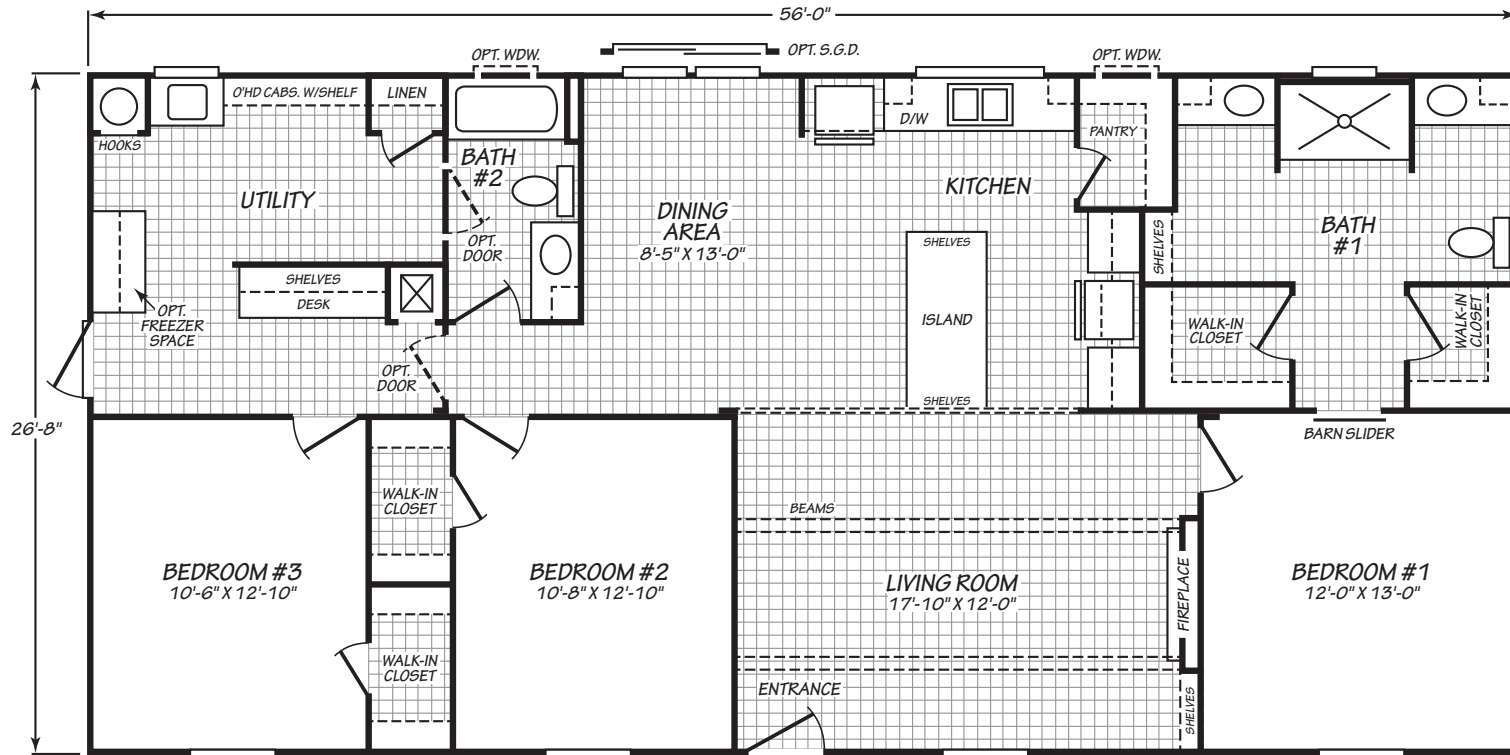

# SANDALWOOD XL

## MODEL 28563T

3 Bedroom • 2 Bath • 1,493 Square Feet

©2023 FLEETWOOD HOMES INC. ALL RIGHTS RESERVED

Important: Because we continually update and modify our products, it is important for you to know that our brochures and literature are for illustrative purposes only. **ILLUSTRATIONS MAY SHOW OPTIONAL FEATURES.** All information contained herein may vary from the actual home we build. Dimensions are nominal length and width measurements are from exterior wall to exterior wall. We reserve the right to make changes at any time, without notice or obligation, in prices, colors, materials, specifications, features and models. Please check with your retailer for specific information about the home you select.