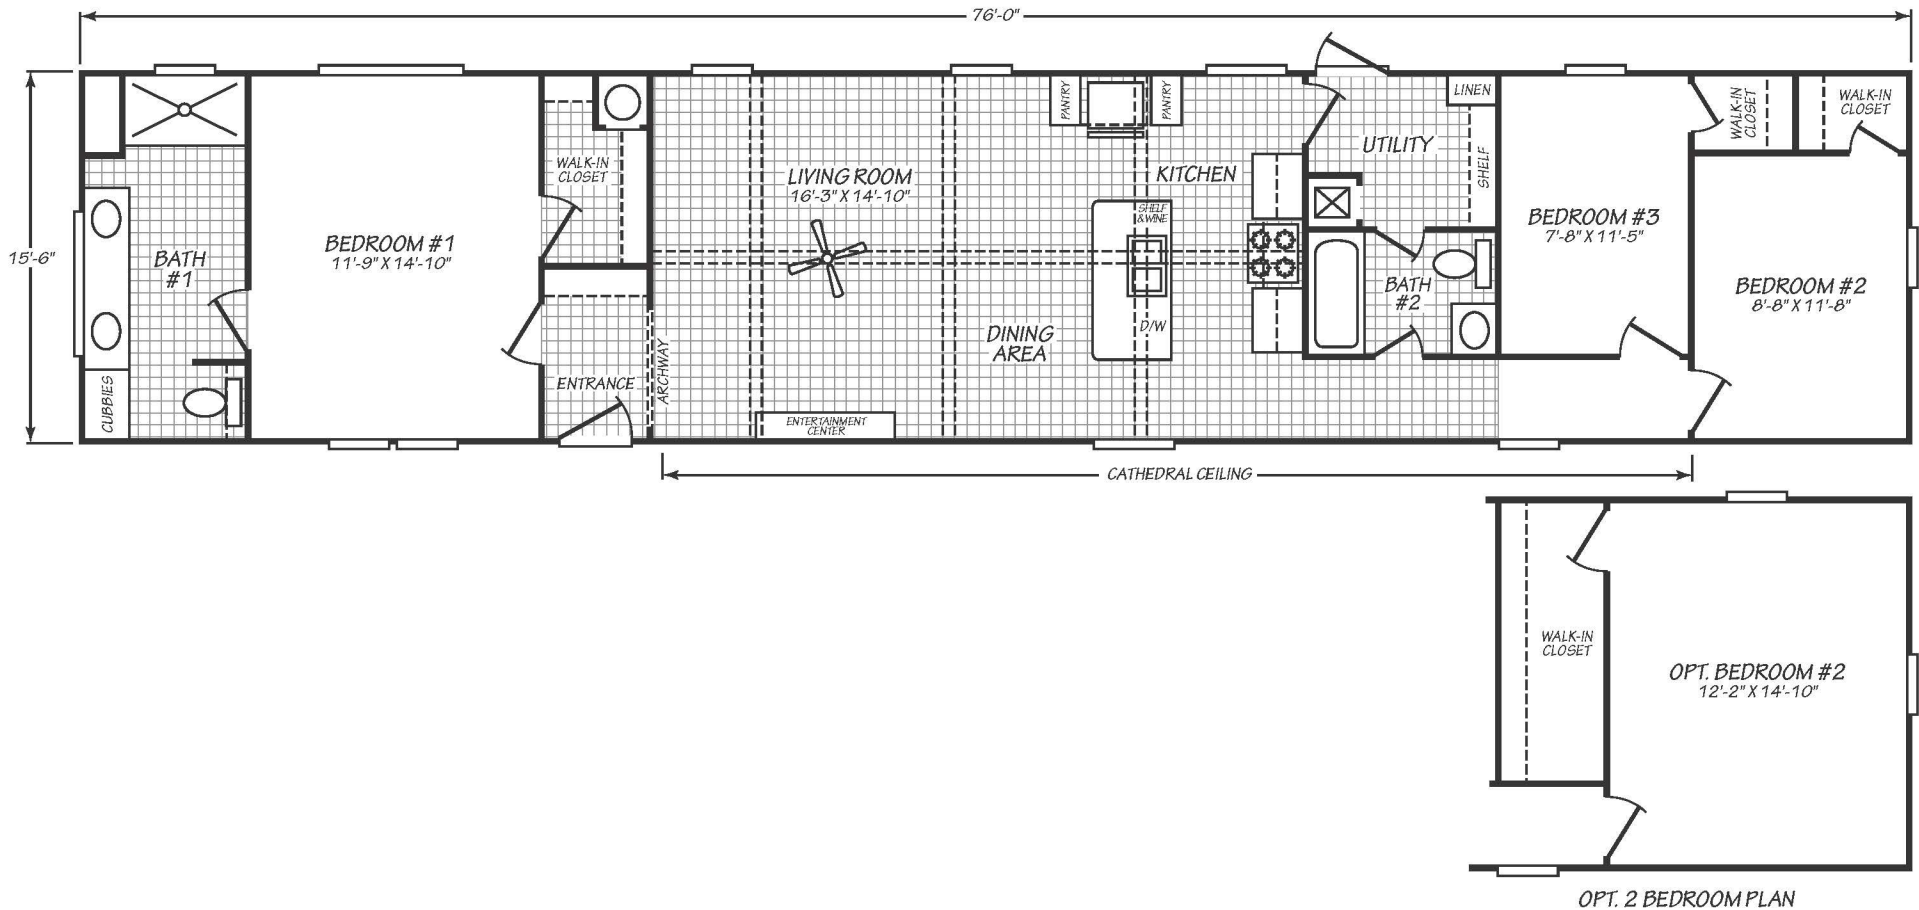

SANDALWOOD XL

MODEL 16763K

3 Bedroom • 2 Bath • 1,178 Square Feet

©2022 FLEETWOOD HOMES INC. ALL RIGHTS RESERVED

Important: Because we continually update and modify our products, it is important for you to know that our brochures and literature are for illustrative purposes only. **ILLUSTRATIONS MAY SHOW OPTIONAL FEATURES.** All information contained herein may vary from the actual home we build. Dimensions are nominal length and width measurements are from exterior wall to exterior wall. We reserve the right to make changes at any time, without notice or obligation, in prices, colors, materials, specifications, features and models. Please check with your retailer for specific information about the home you select.