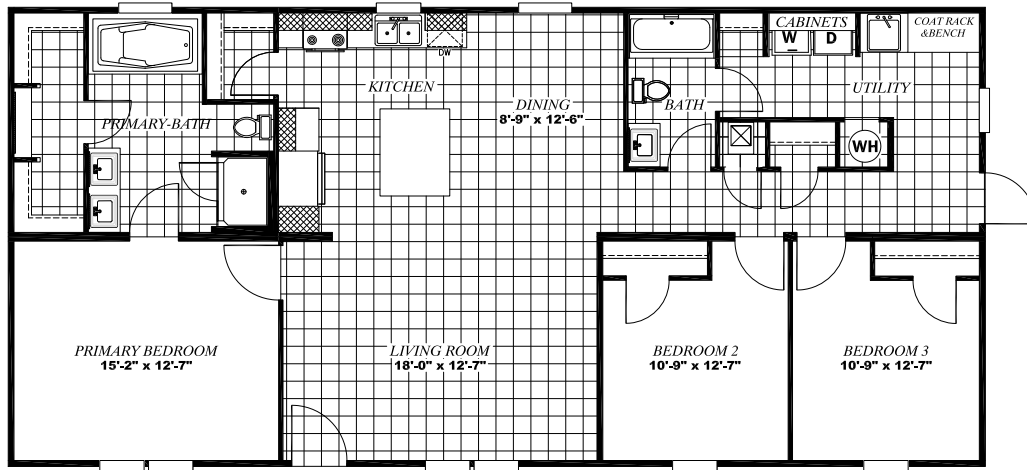

LEO

1568 SQ FT | 3 Beds | 2 Baths | 28x56

The home series and floor plans indicated will vary by retailer and state. Your local Home Center can quote you on specific prices and terms of purchase for specific homes. Giles Industries invests in continuous product and process improvement. All home series, floor plans, specifications, dimension, features, materials, availability, and starting prices shown on this website are artist's renderings or estimates, and are subject to change without notice. Dimensions are nominal and length and width measurements are from exterior wall to exterior wall.