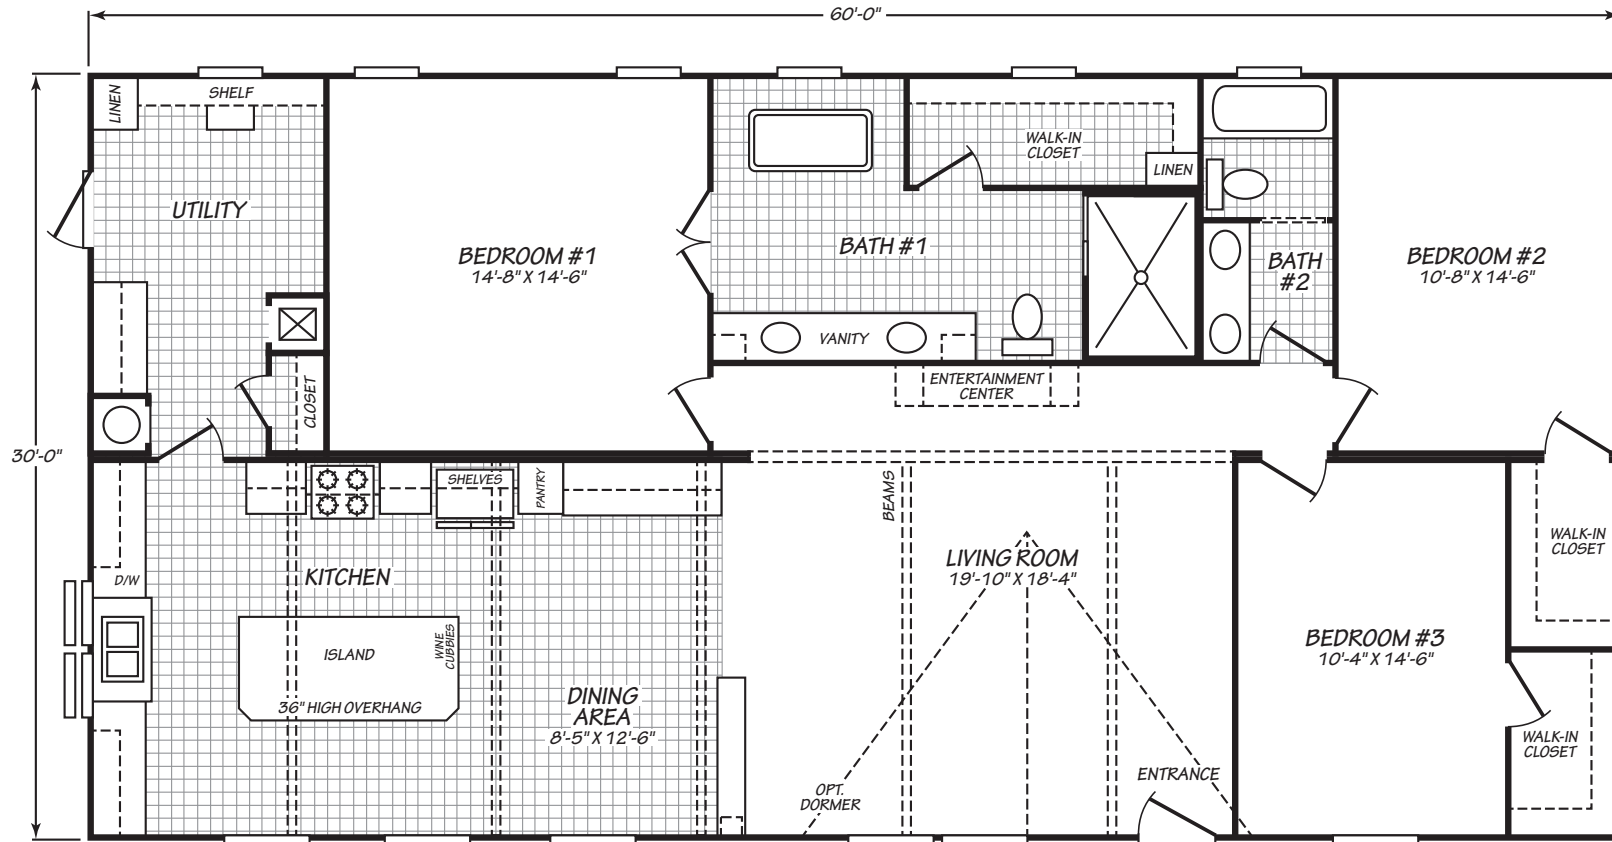

# SANDALWOOD XL

## MODEL 32603X

3 Bedroom • 2 Bath • 1,800 Square Feet

©2022 FLEETWOOD HOMES INC. ALL RIGHTS RESERVED

Important: Because we continually update and modify our products, it is important for you to know that our brochures and literature are for illustrative purposes only. **ILLUSTRATIONS MAY SHOW OPTIONAL FEATURES.** All information contained herein may vary from the actual home we build. Dimensions are nominal length and width measurements are from exterior wall to exterior wall. We reserve the right to make changes at any time, without notice or obligation, in prices, colors, materials, specifications, features and models. Please check with your retailer for specific information about the home you select.