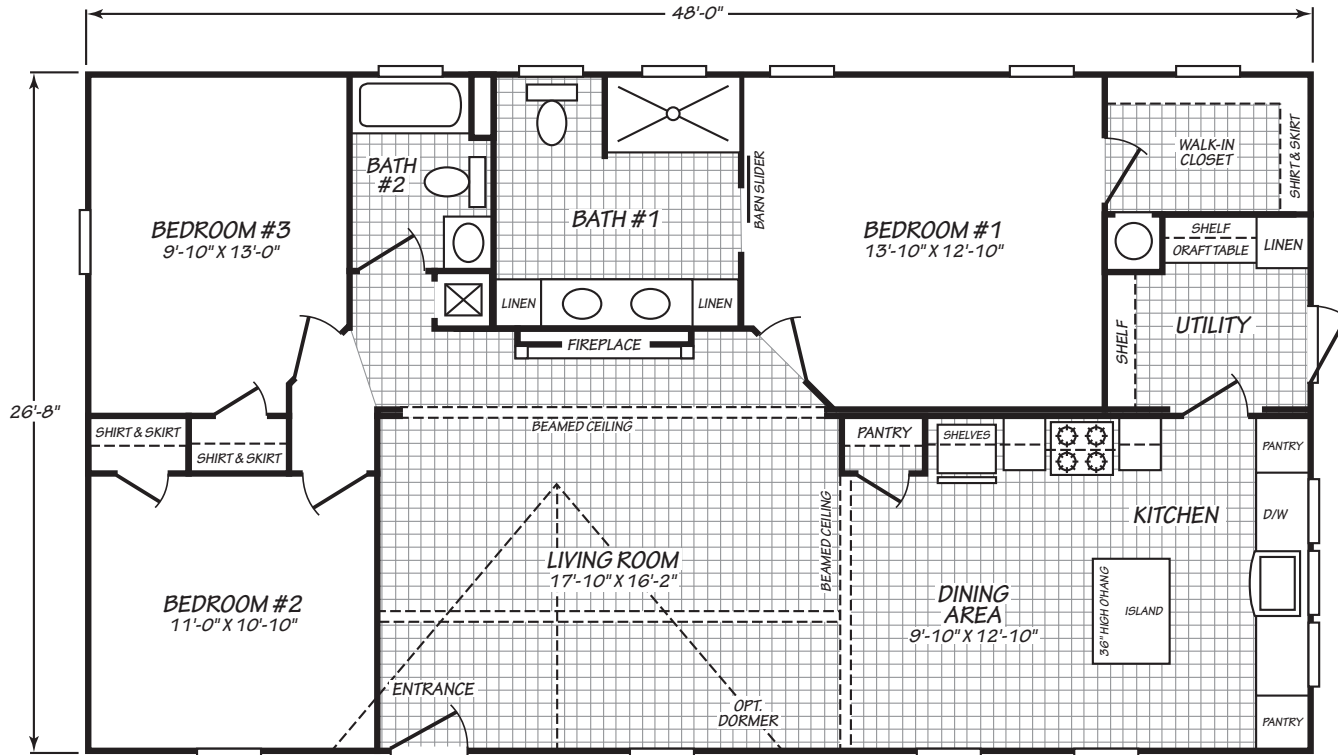

SANDALWOOD XL

MODEL 28483H

3 Bedroom • 2 Bath • 1,280 Square Feet

©2022 FLEETWOOD HOMES INC. ALL RIGHTS RESERVED

Important: Because we continually update and modify our products, it is important for you to know that our brochures and literature are for illustrative purposes only. **ILLUSTRATIONS MAY SHOW OPTIONAL FEATURES.** All information contained herein may vary from the actual home we build. Dimensions are nominal length and width measurements are from exterior wall to exterior wall. We reserve the right to make changes at any time, without notice or obligation, in prices, colors, materials, specifications, features and models. Please check with your retailer for specific information about the home you select.