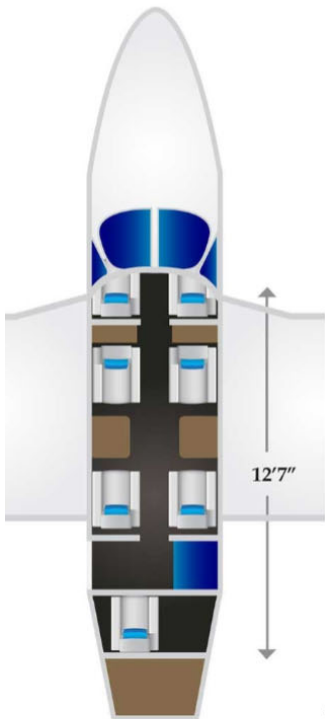

KING AIR C90

2021 Interior · 2022 Exterior

CLEARVIEW AVIATION

XM Weather
Wi-Fi Internet n/a

Plush Seating For 5 Passengers
4 Place Club Chairs + 1 Aft Seat

2 Hours · 850 NM Range
30,000 ft Cruising Altitude

54 cu ft Baggage Compartment
5 Large + 3 Small Suitcases

Fully Stocked Refreshments
Fresh Linens · Pillows

Domestic US · Canada · Bahamas
One Way And Round Trips

Clearview Aviation | Private Charter | Aircraft Management | Aircraft Maintenance
New York | Florida