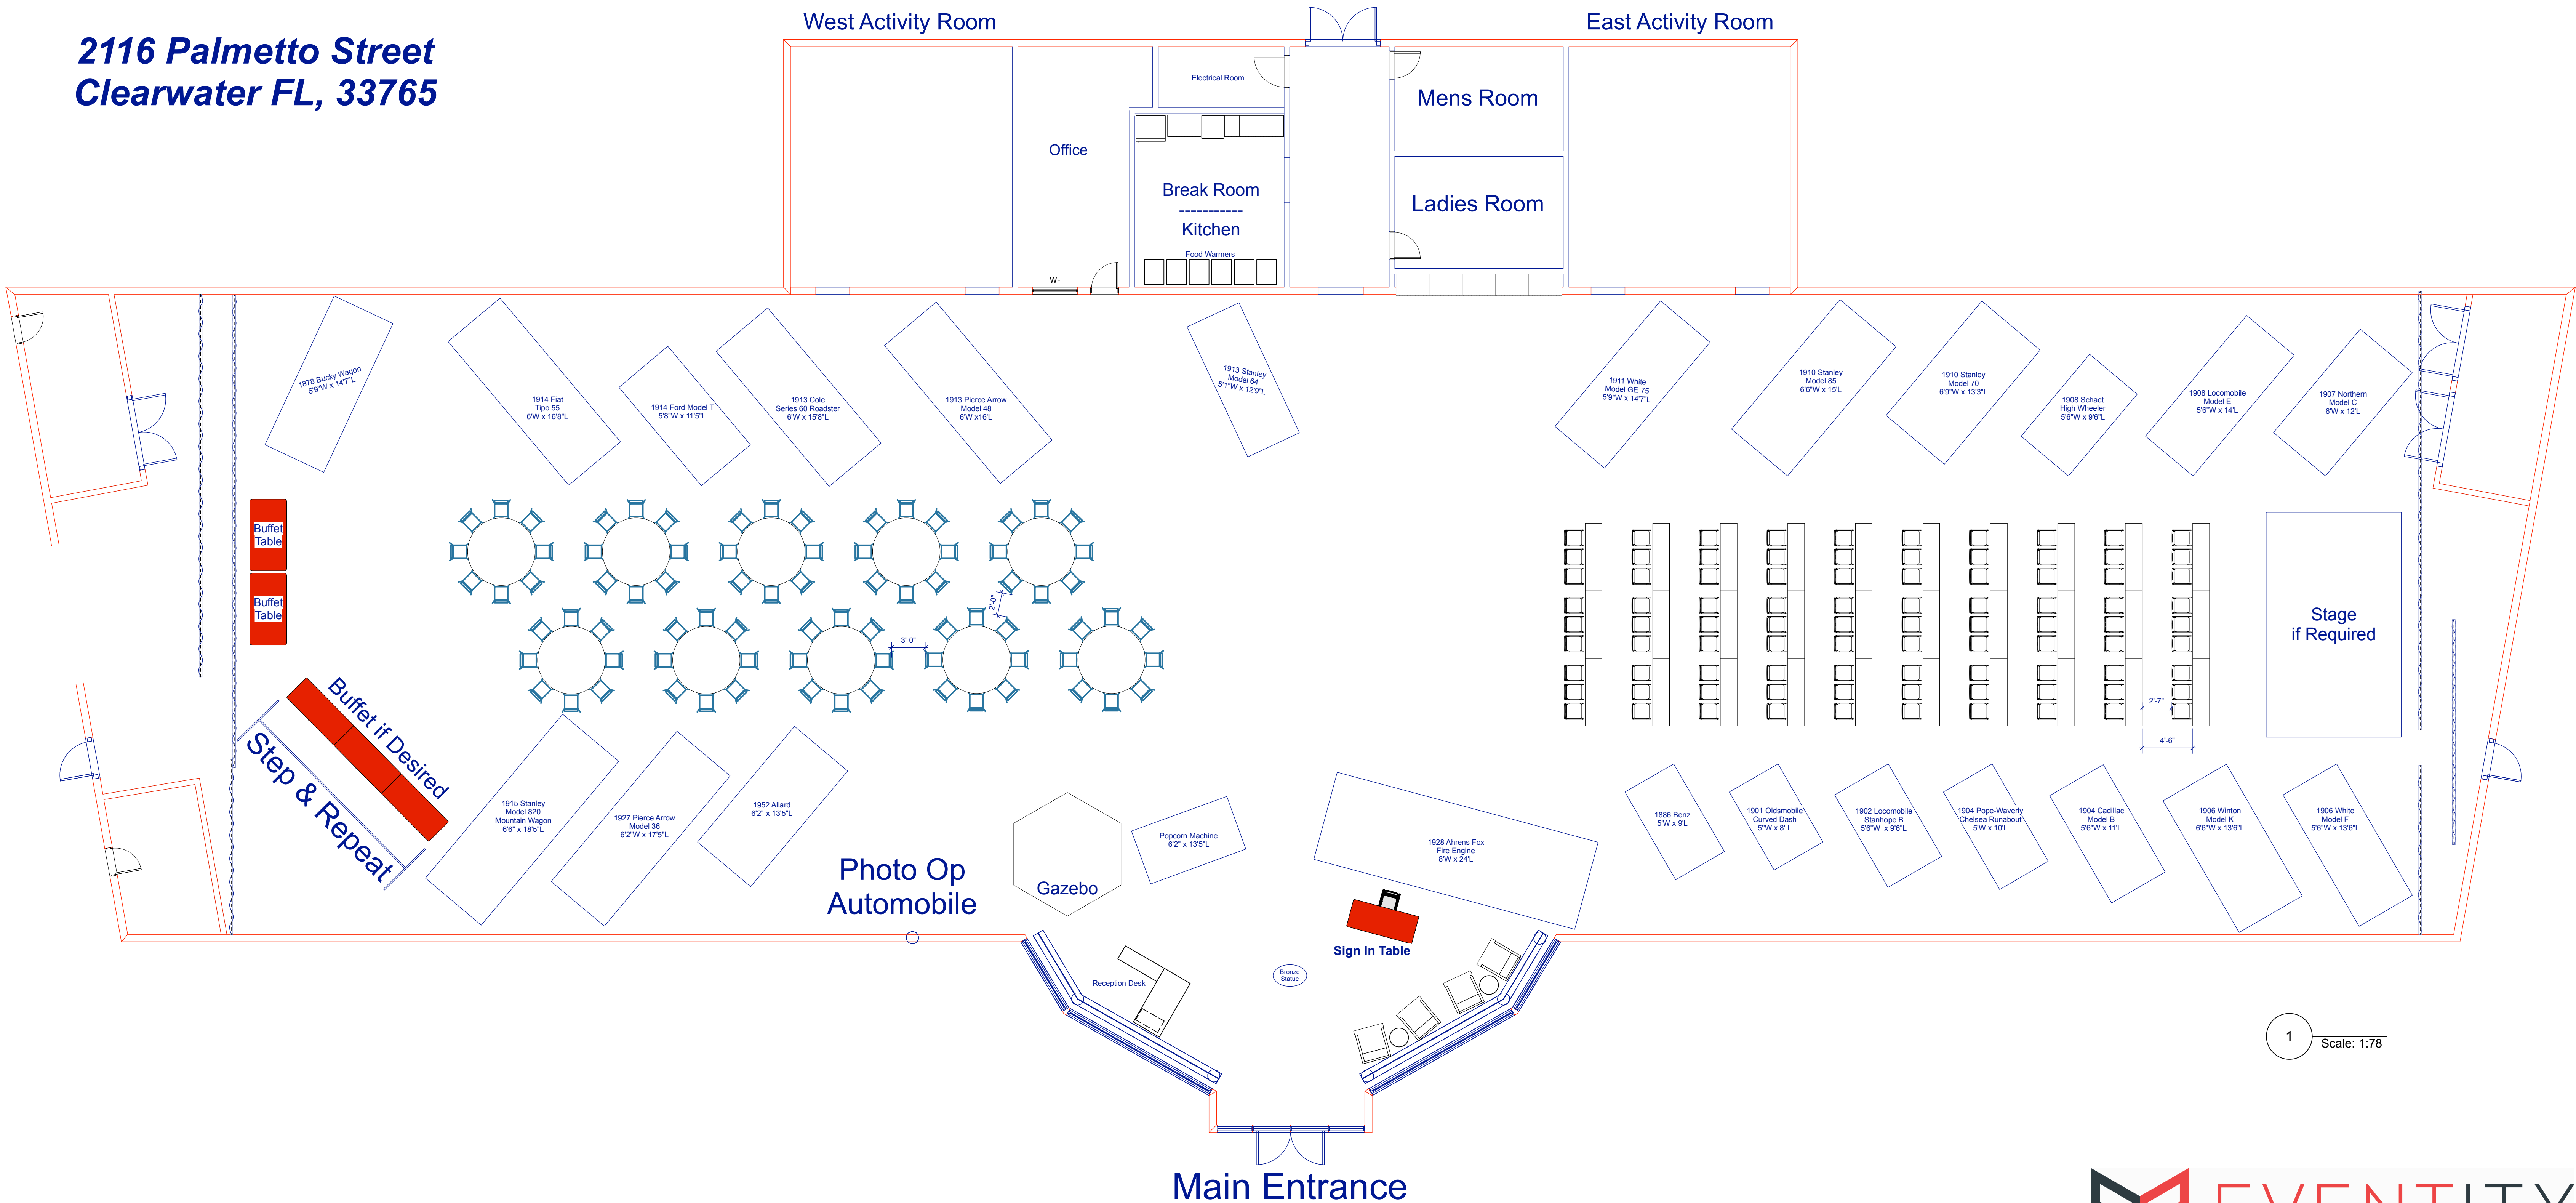

THE
COLLECTION
on PALMETTO

2116 Palmetto Street
Clearwater FL, 33765

Estimated Attendance: 90 ppl
Seating: 6' x 18" Schoolroom Tables w/ 9 people
and 6' Rounds w/ 8 people

1 Scale: 1:78