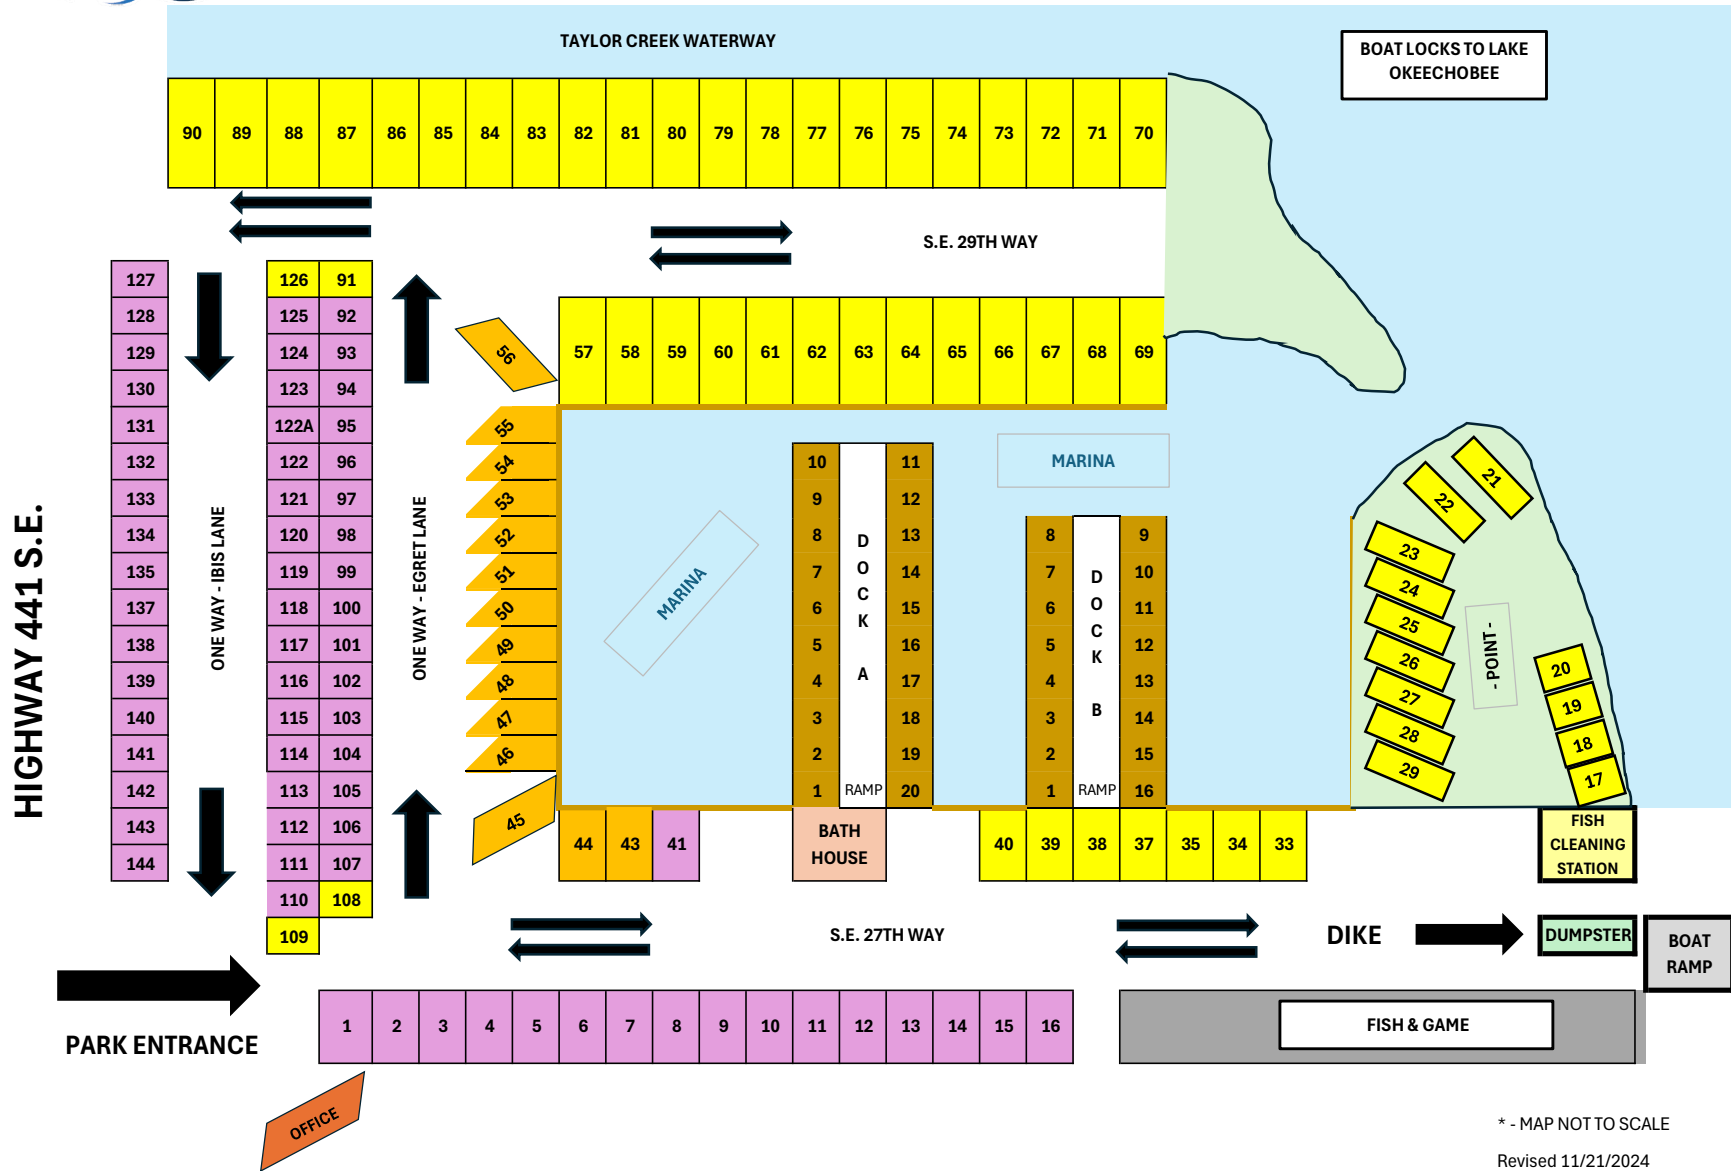

WiFi Password: _____

Bathhouse Code: _____

* - MAP NOT TO SCALE

Revised 11/21/2024