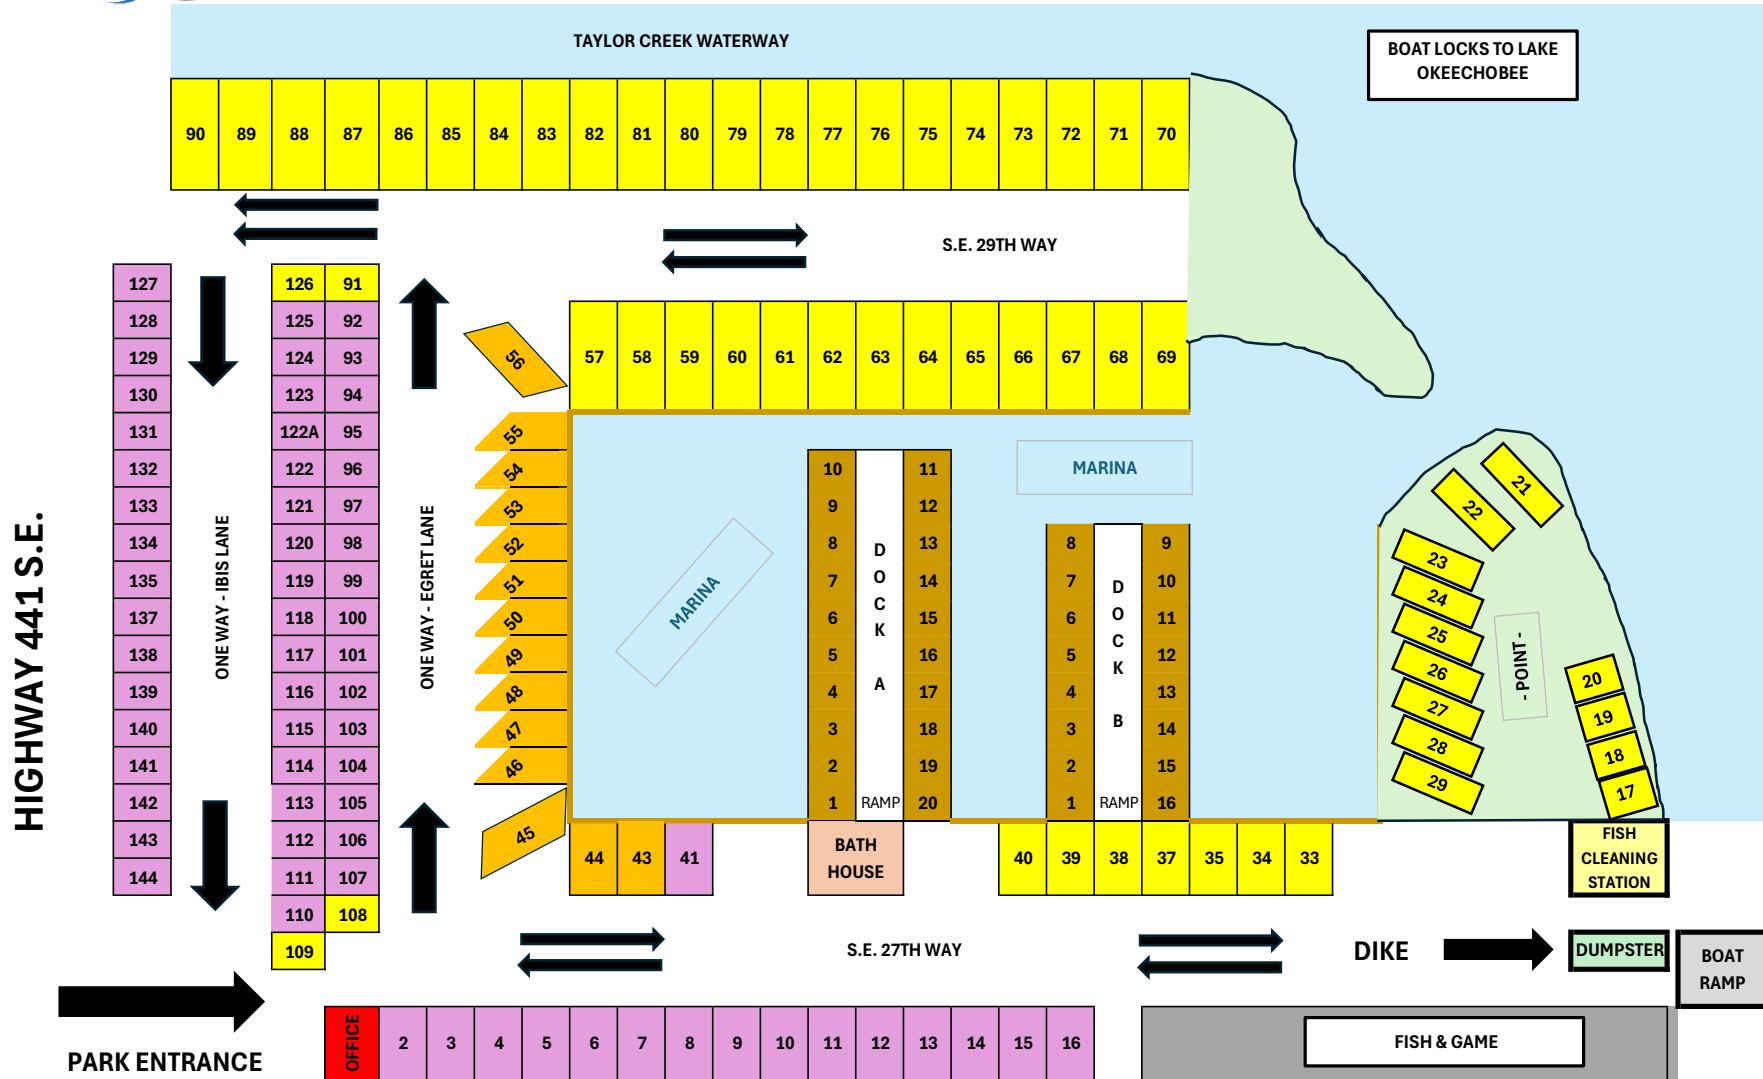

WiFi Password: \_\_\_\_\_

Bathhouse Code: \_\_\_\_\_

\* - MAP NOT TO SCALE

Revised 12/18/2024