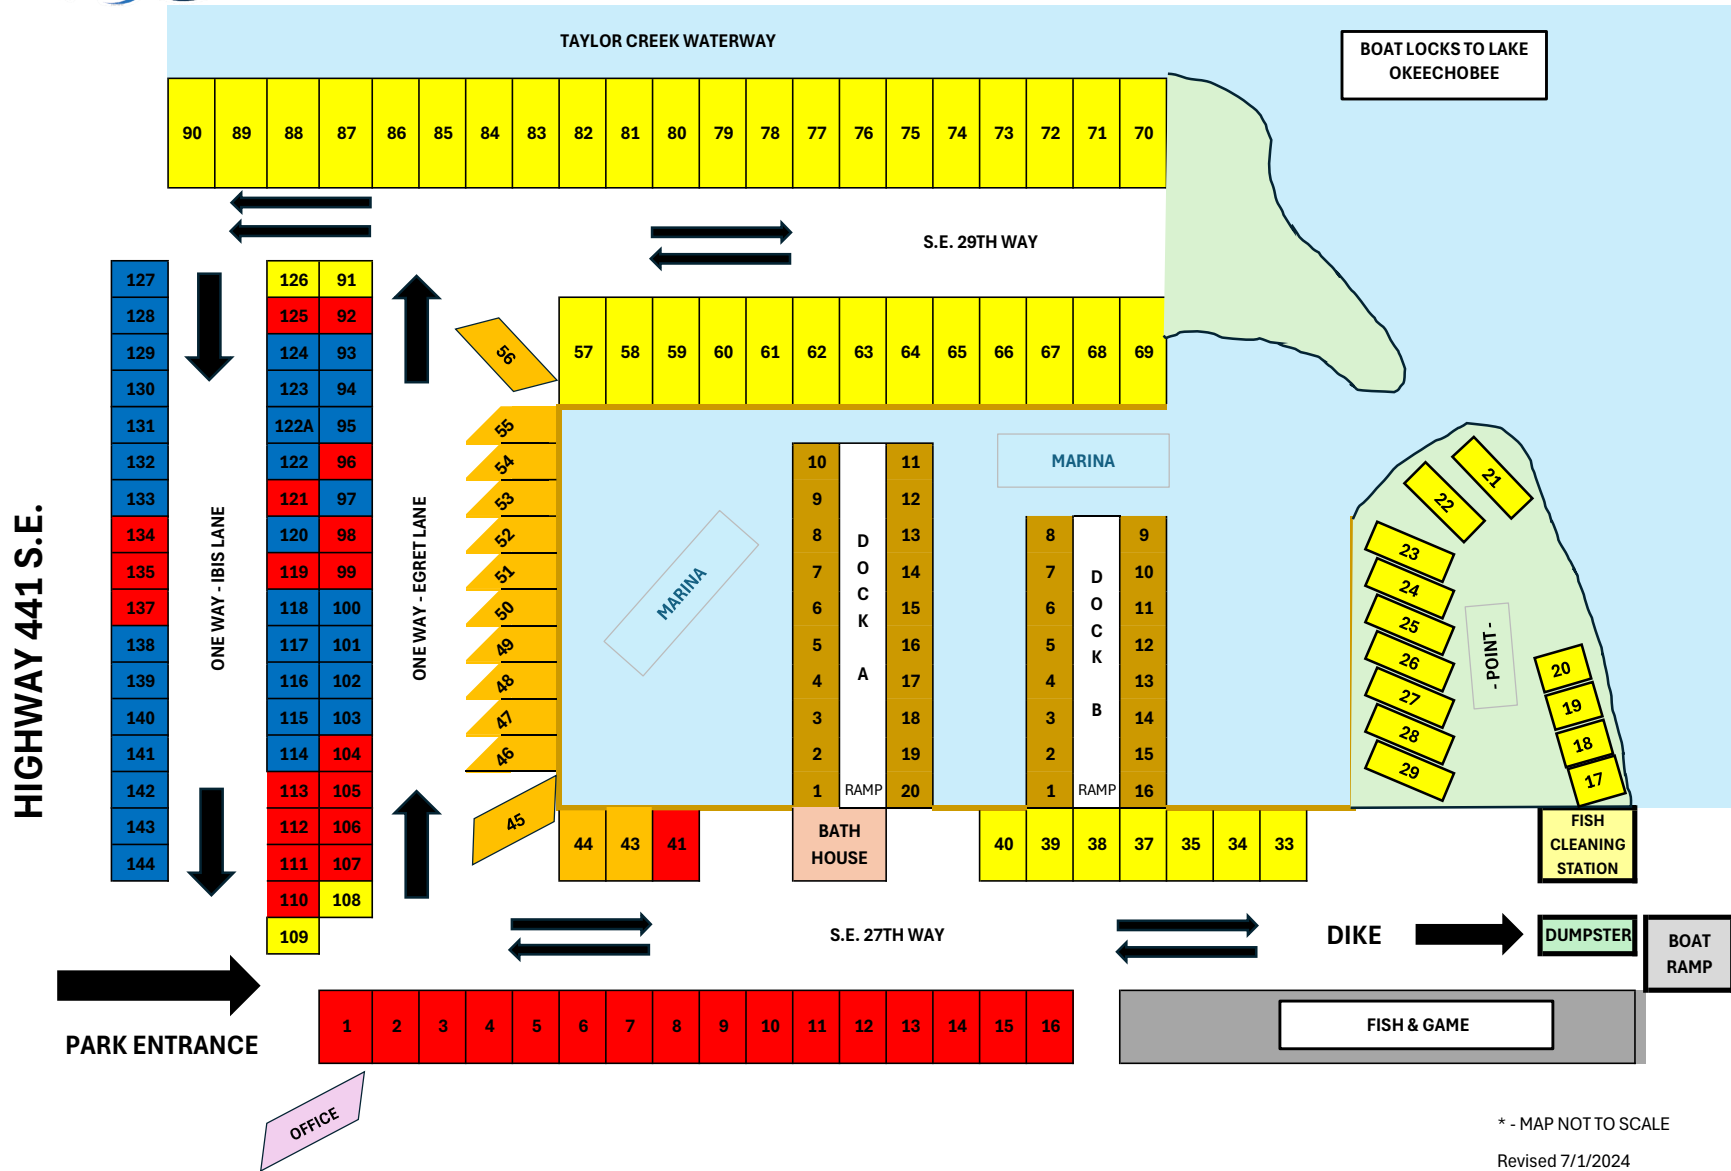

WiFi Password: _____

Bathhouse Code: _____

* - MAP NOT TO SCALE

Revised 7/1/2024