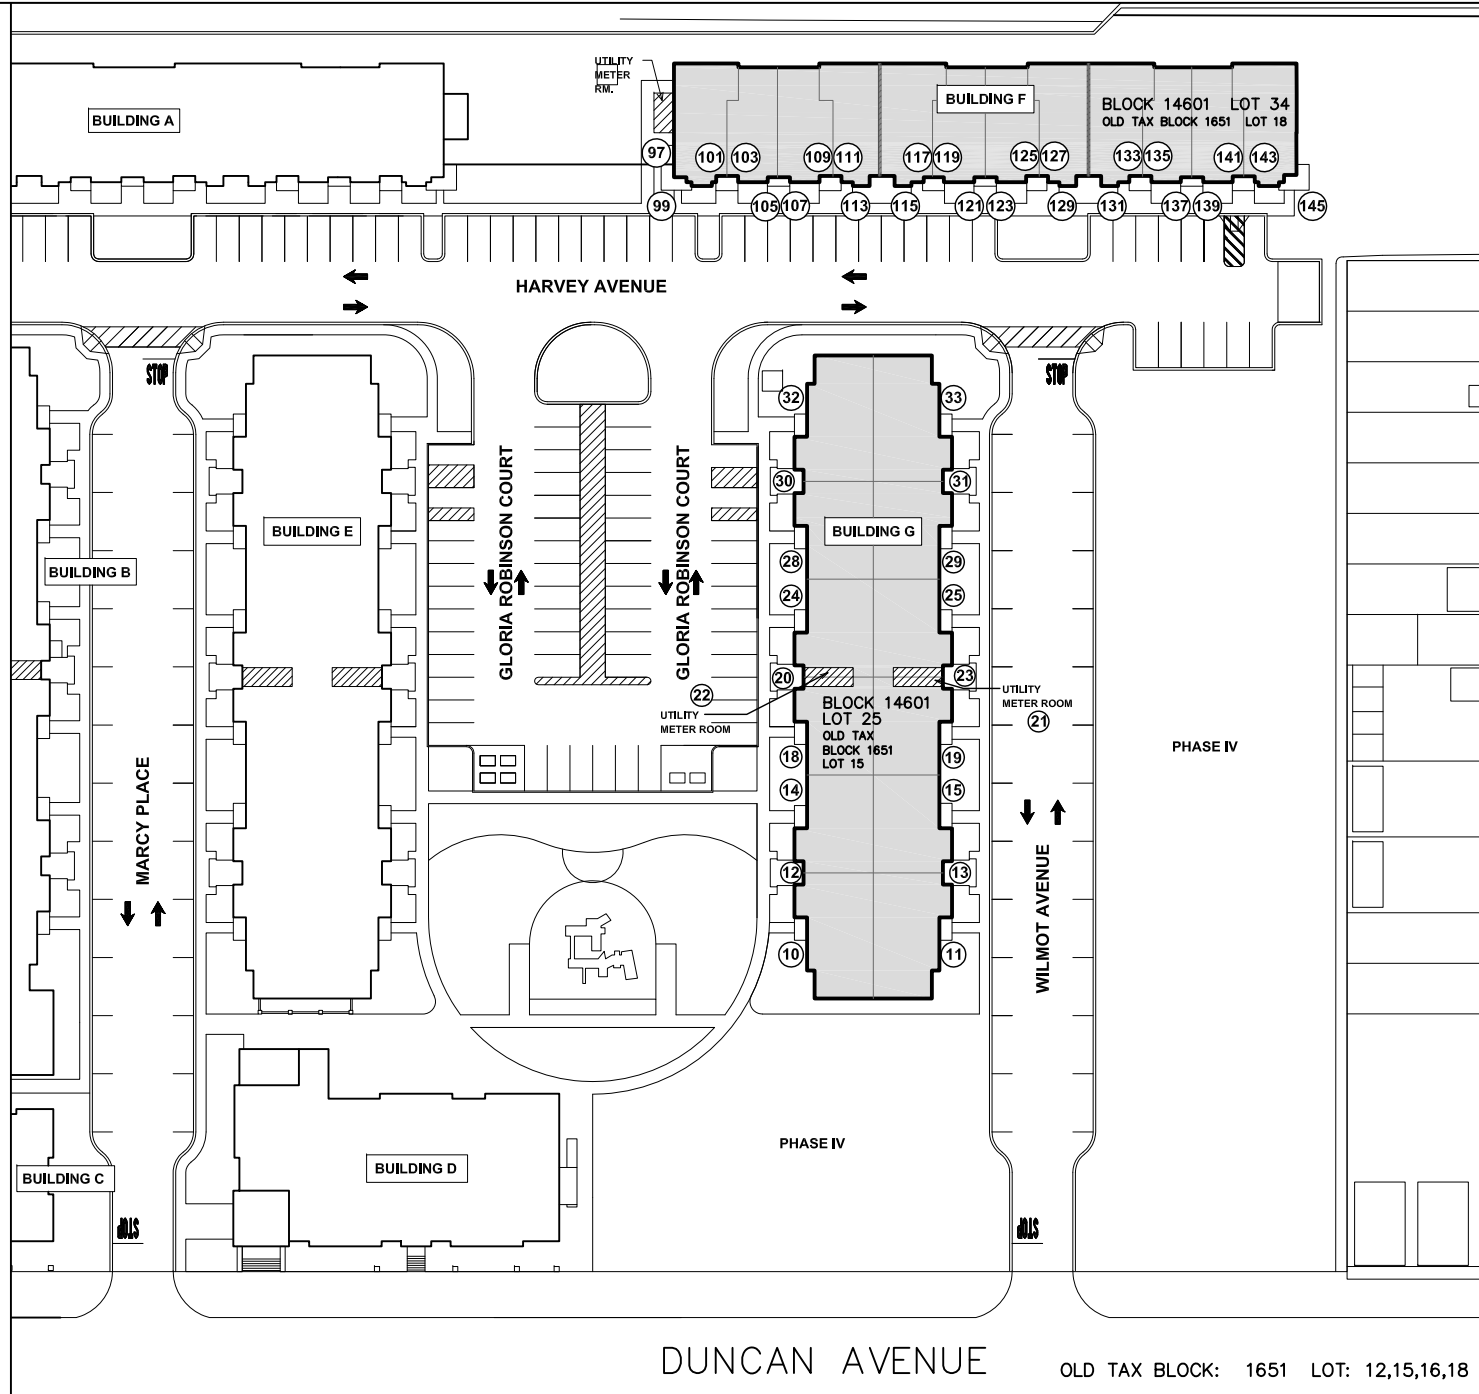

BLDG.#	ADDRESSES	# OF UNITS
PHASE III, N.J. 9-22		
BUILDING F		24
11,612 SF	99, 101, 103, 105, 107, 109, 111, 113, 115, 117, 119, 121, 123, 125, 127, 129, 131, 133, 135, 137, 139, 141, 143, 145 HARVEY AVENUE METER ROOM: 97 HARVEY AVENUE	
BUILDING G		36
14,057 SF	10, 12, 14, 18, 20, 24, 28, 30, 32 GLORIA ROBINSON COURT 11, 13, 15, 19, 23, 25, 29, 31, 33 WILMOT AVENUE METER ROOMS: 22 GLORIA ROBINSON COURT 21 WILMOT AVENUE	
SITE AREA: 1.92 AC		
TOTAL BLDG. AREA*: 25,669 SF		
TOTAL UNITS:		60
PHASE III TOTAL ACC UNITS:		24
*GROSS FIRST FLOOR AREA		

PROJECT N.J. 9-22  
 GLORIA ROBINSON COURT HOMES  
 PHASE III  
 JERSEY CITY, NJ 07306

SITE PLAN  
 BLOCK: 14601 LOT: 24,25,34,35  
 REVISED: 04/2014