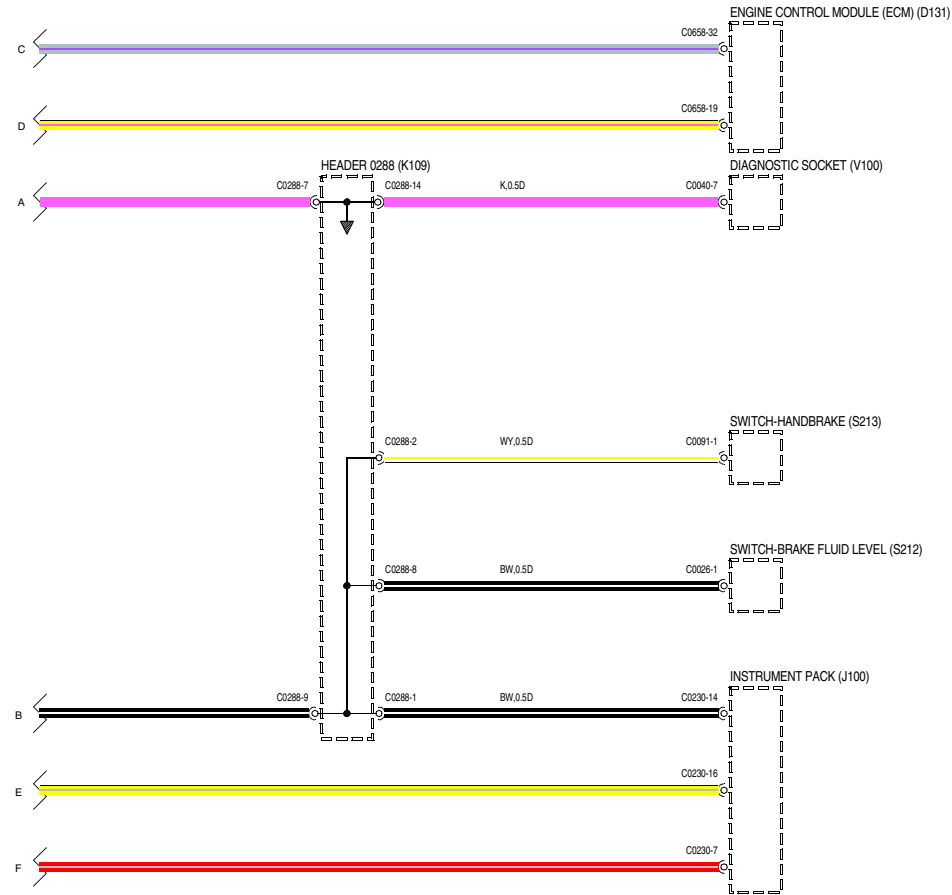

35 ANTI-LOCK BRAKING SYSTEM (ABS)

WVR000080-A-01

35 ANTI-LOCK BRAKING SYSTEM (ABS)

VWR000089-A-02