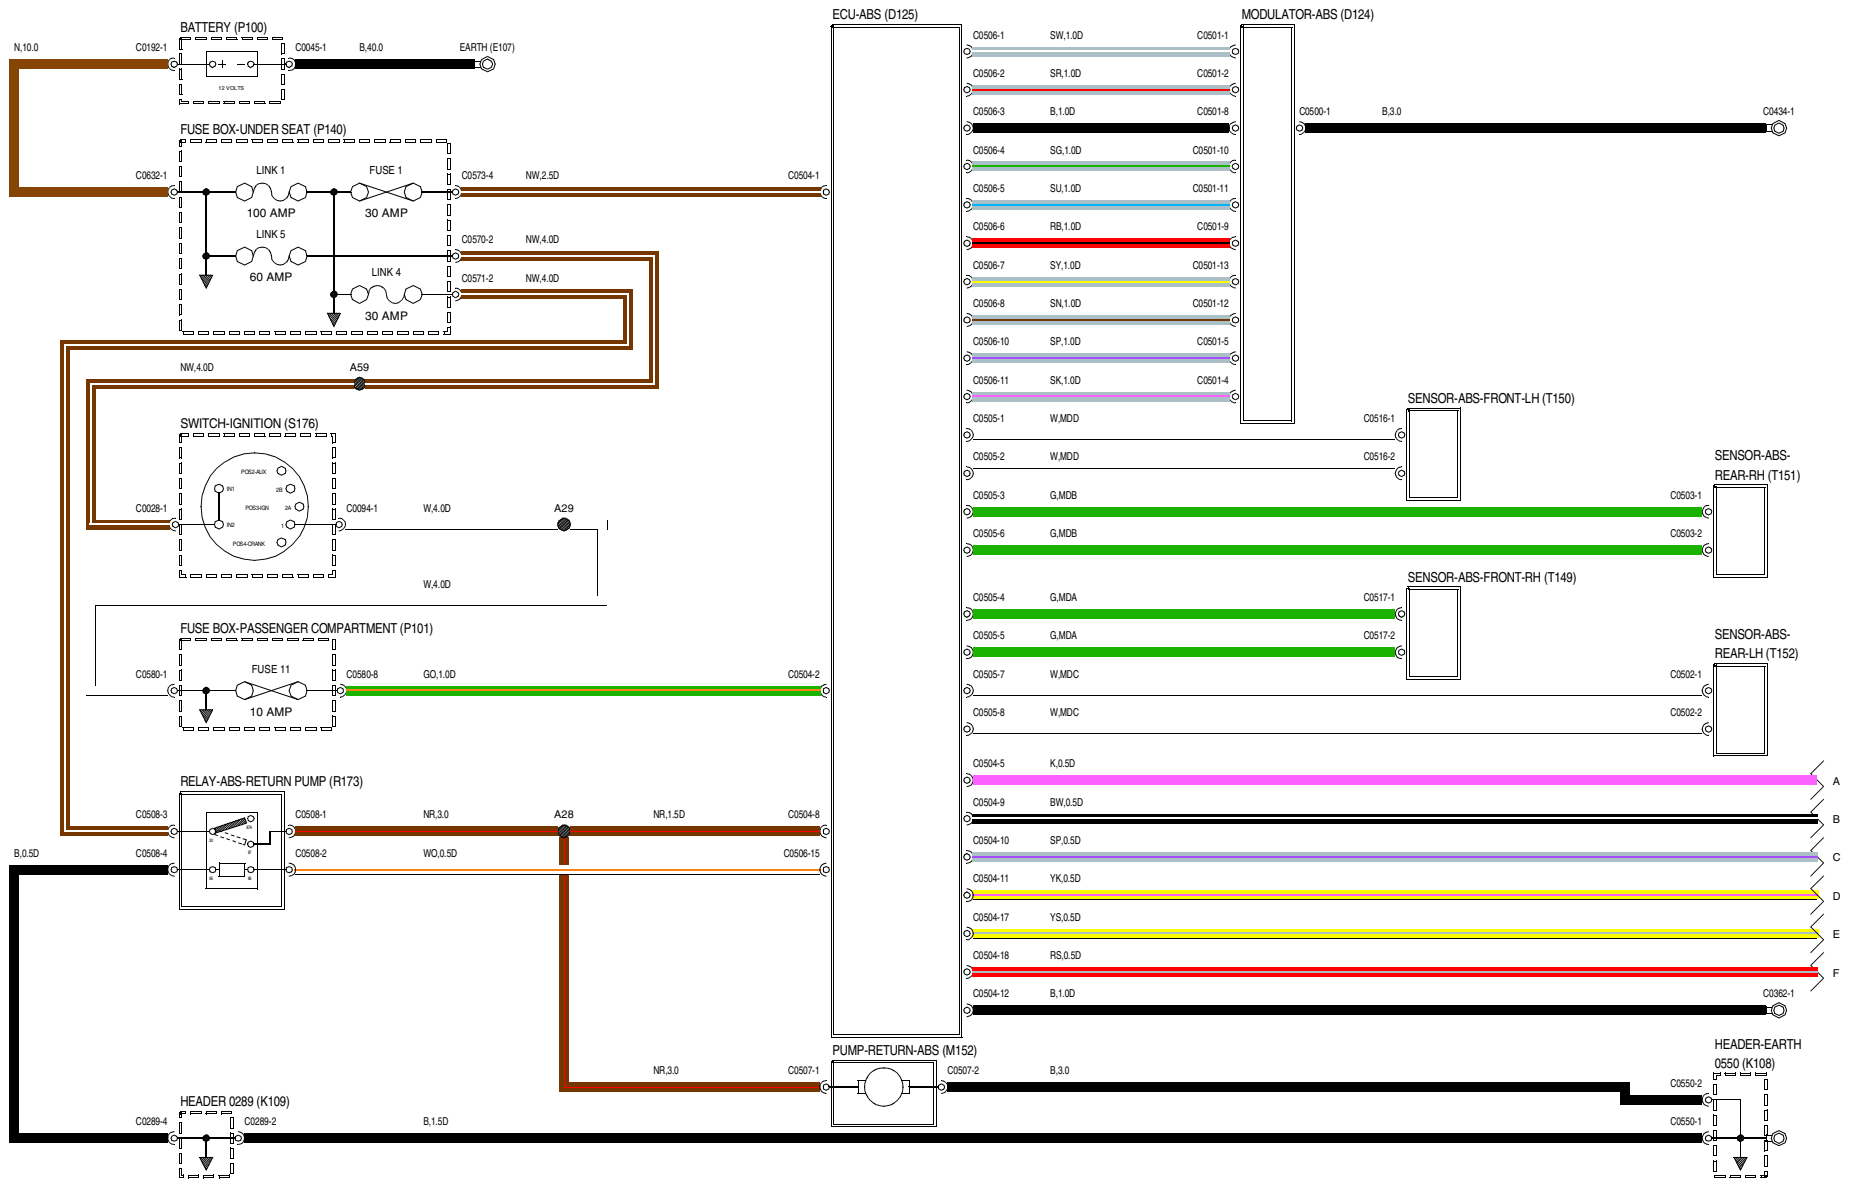

35 ANTI-LOCK BRAKING SYSTEM (ABS)

WVR000080-A-01

35 ANTI-LOCK BRAKING SYSTEM (ABS)

VWR000089-A-02