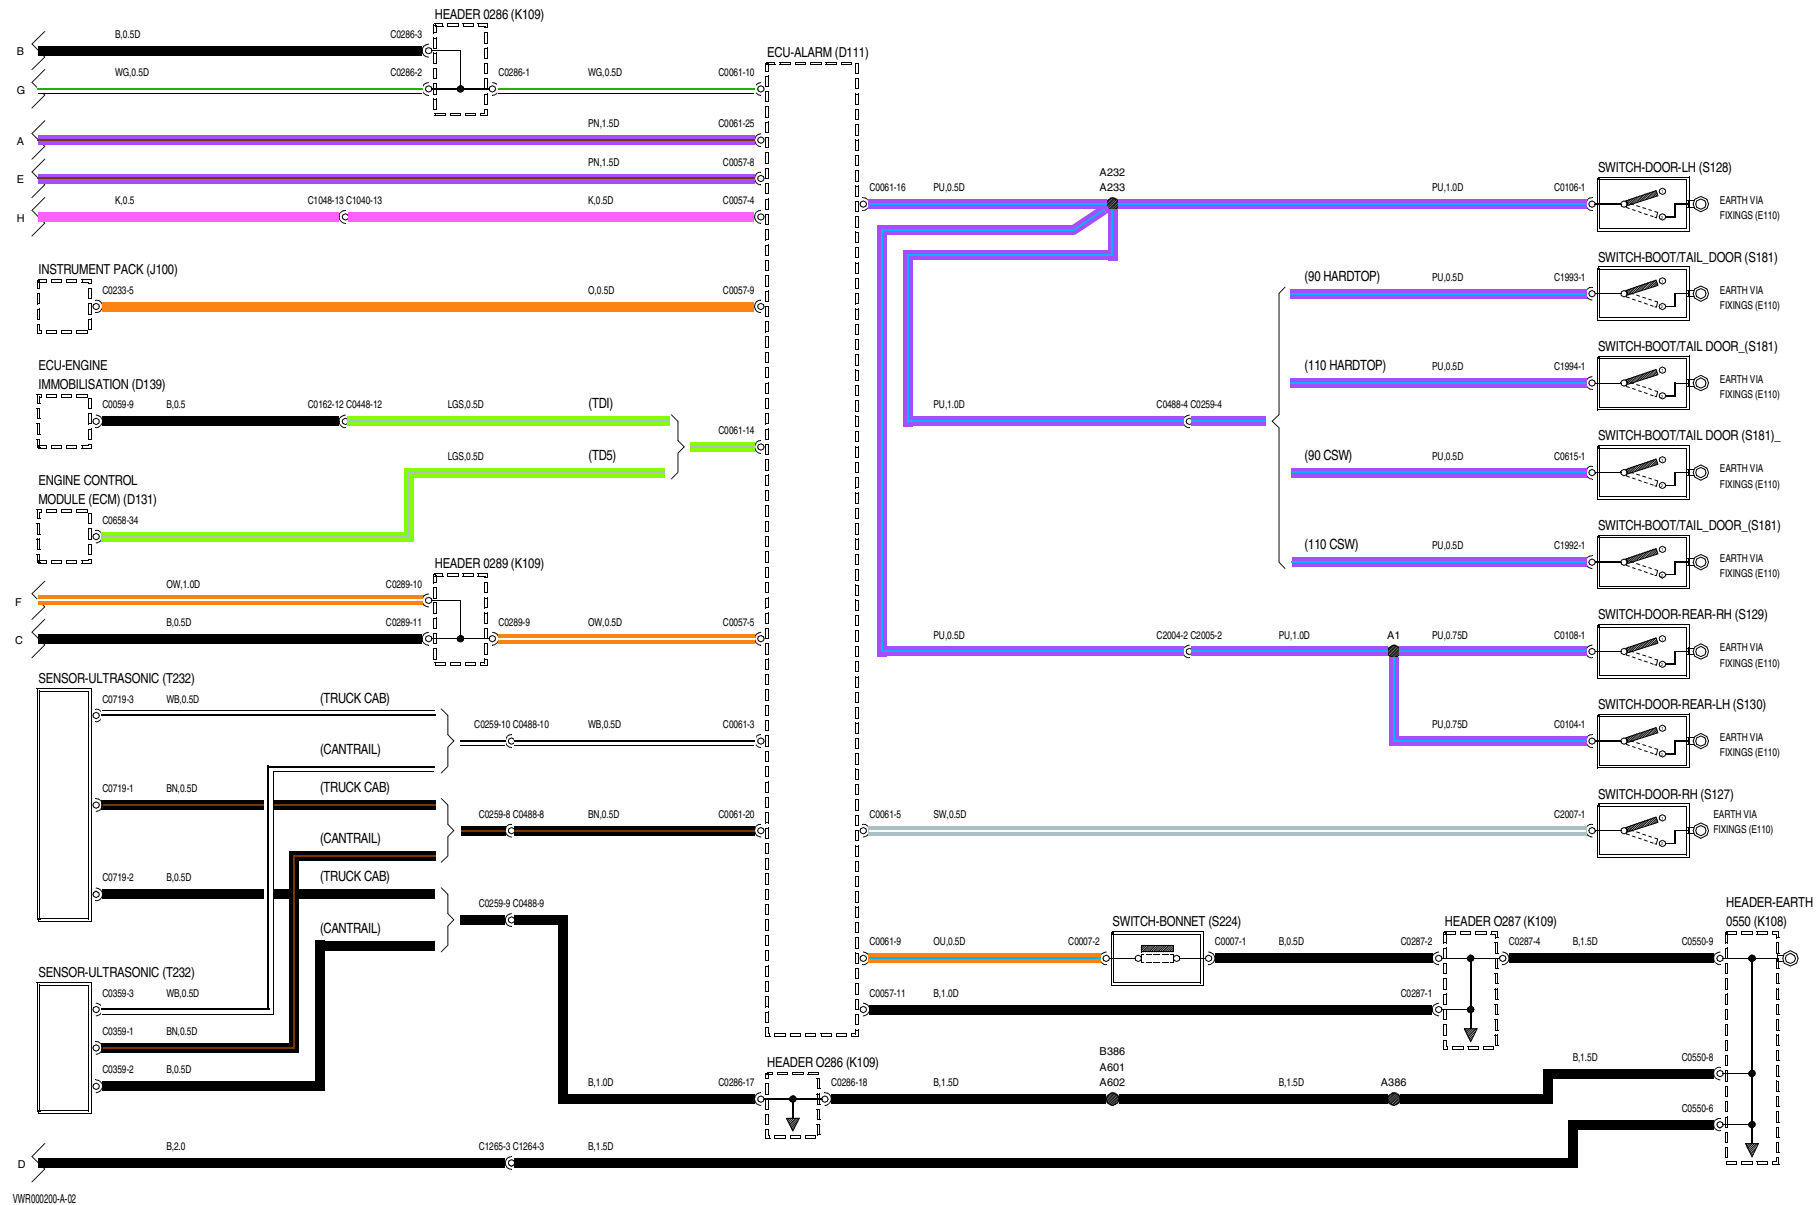

3 ANTI-THEFT ALARM AND CENTRAL DOOR LOCKING

VWR000200-A-01

3 ANTI-THEFT ALARM AND CENTRAL DOOR LOCKING

WVR000200-A-02

3 ANTI-THEFT ALARM AND CENTRAL DOOR LOCKING

WVR002200-A-03