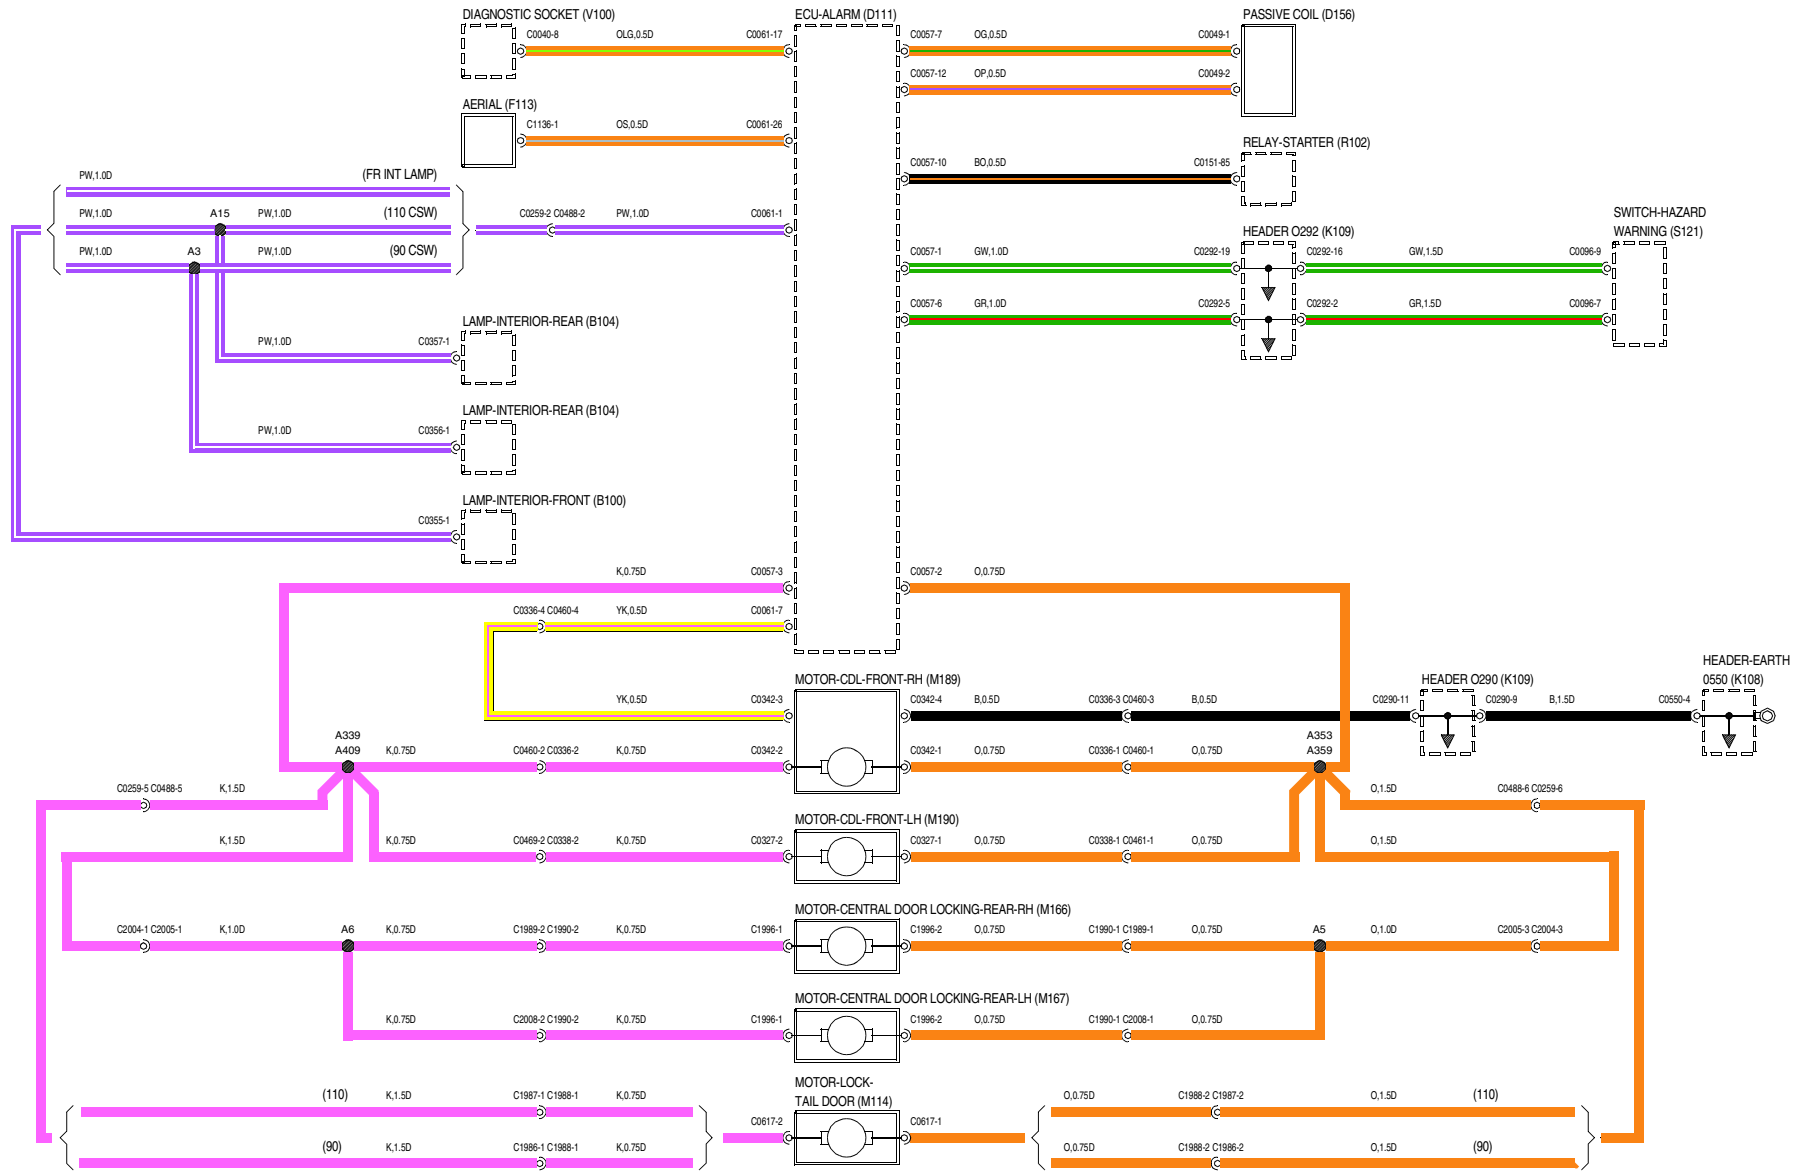

3 ANTI-THEFT ALARM AND CENTRAL DOOR LOCKING

VWR000200-A-01

3 ANTI-THEFT ALARM AND CENTRAL DOOR LOCKING

WVR000200-A-02

3 ANTI-THEFT ALARM AND CENTRAL DOOR LOCKING

WVR002200-A-03