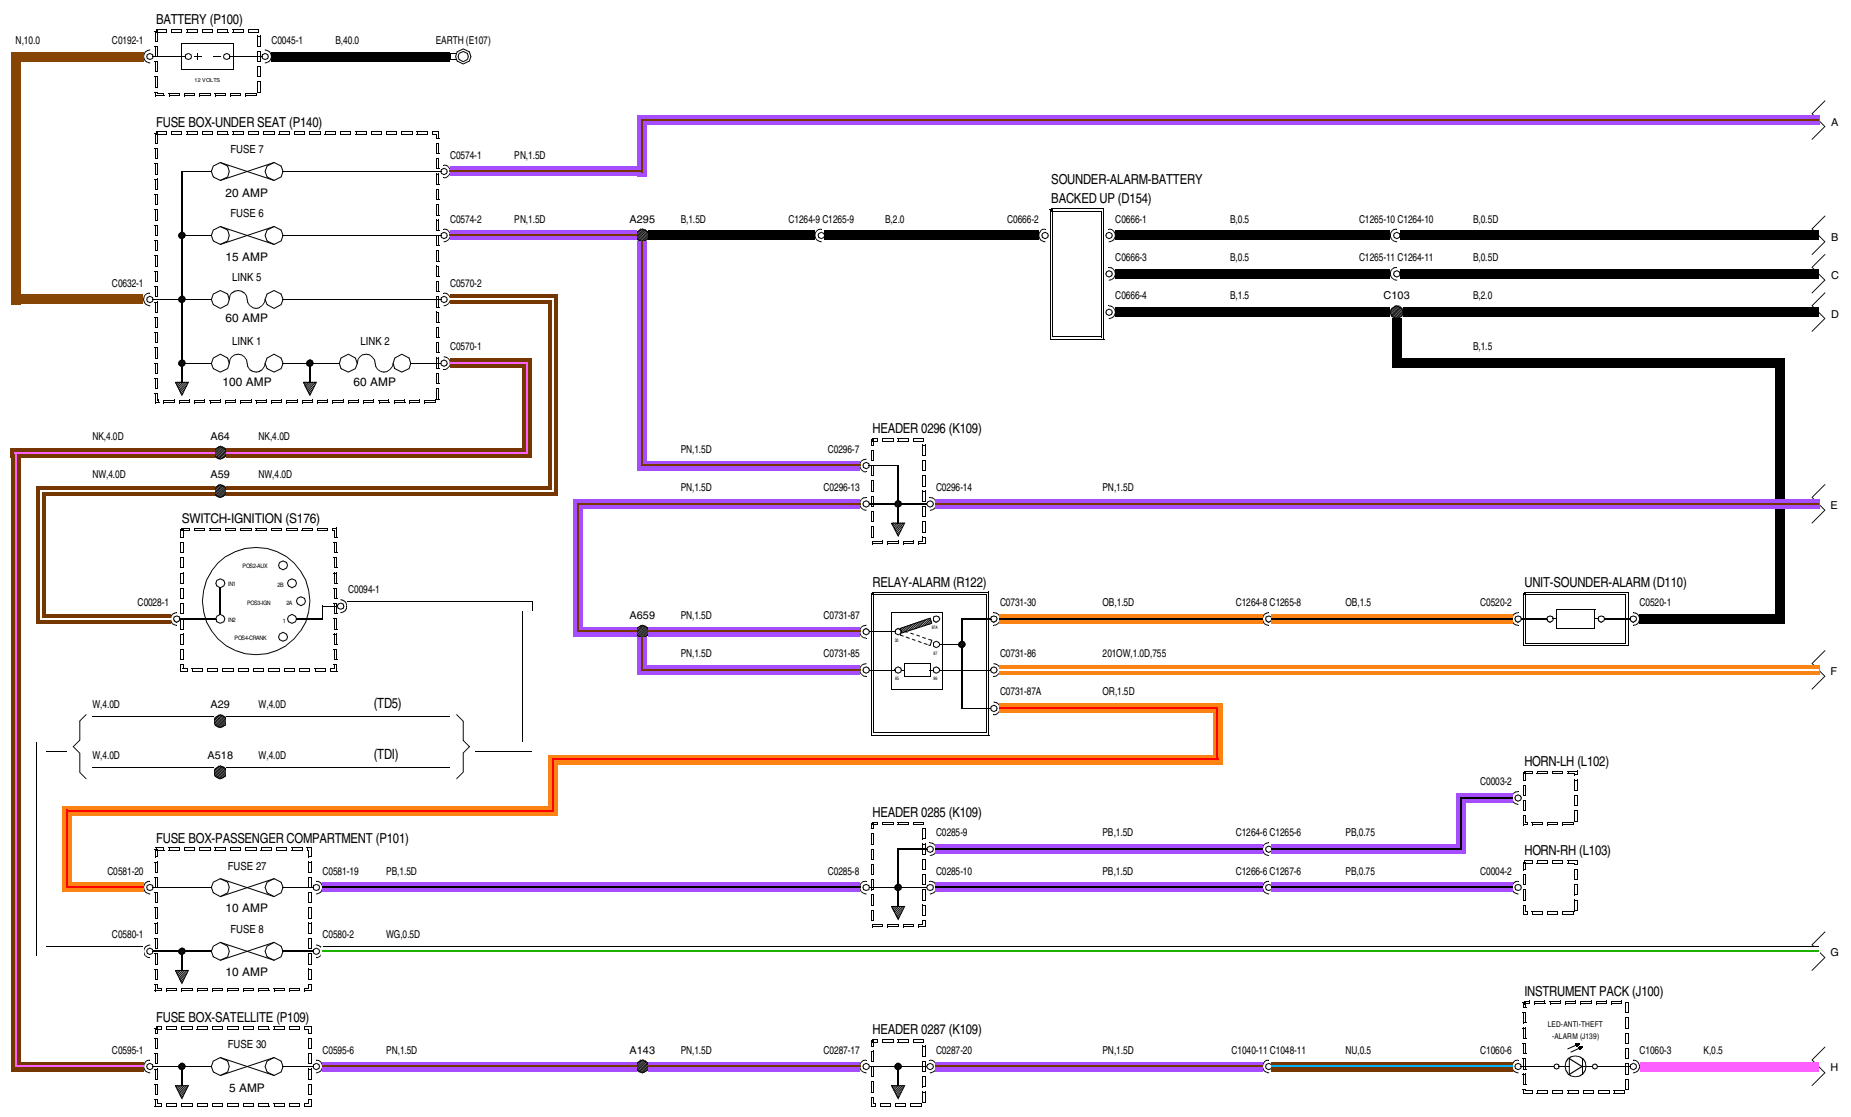

3 ANTI-THEFT ALARM AND CENTRAL DOOR LOCKING

VWR000200-A-01

3 ANTI-THEFT ALARM AND CENTRAL DOOR LOCKING

WVR000200-A-02

3 ANTI-THEFT ALARM AND CENTRAL DOOR LOCKING

WVR002200-A-03