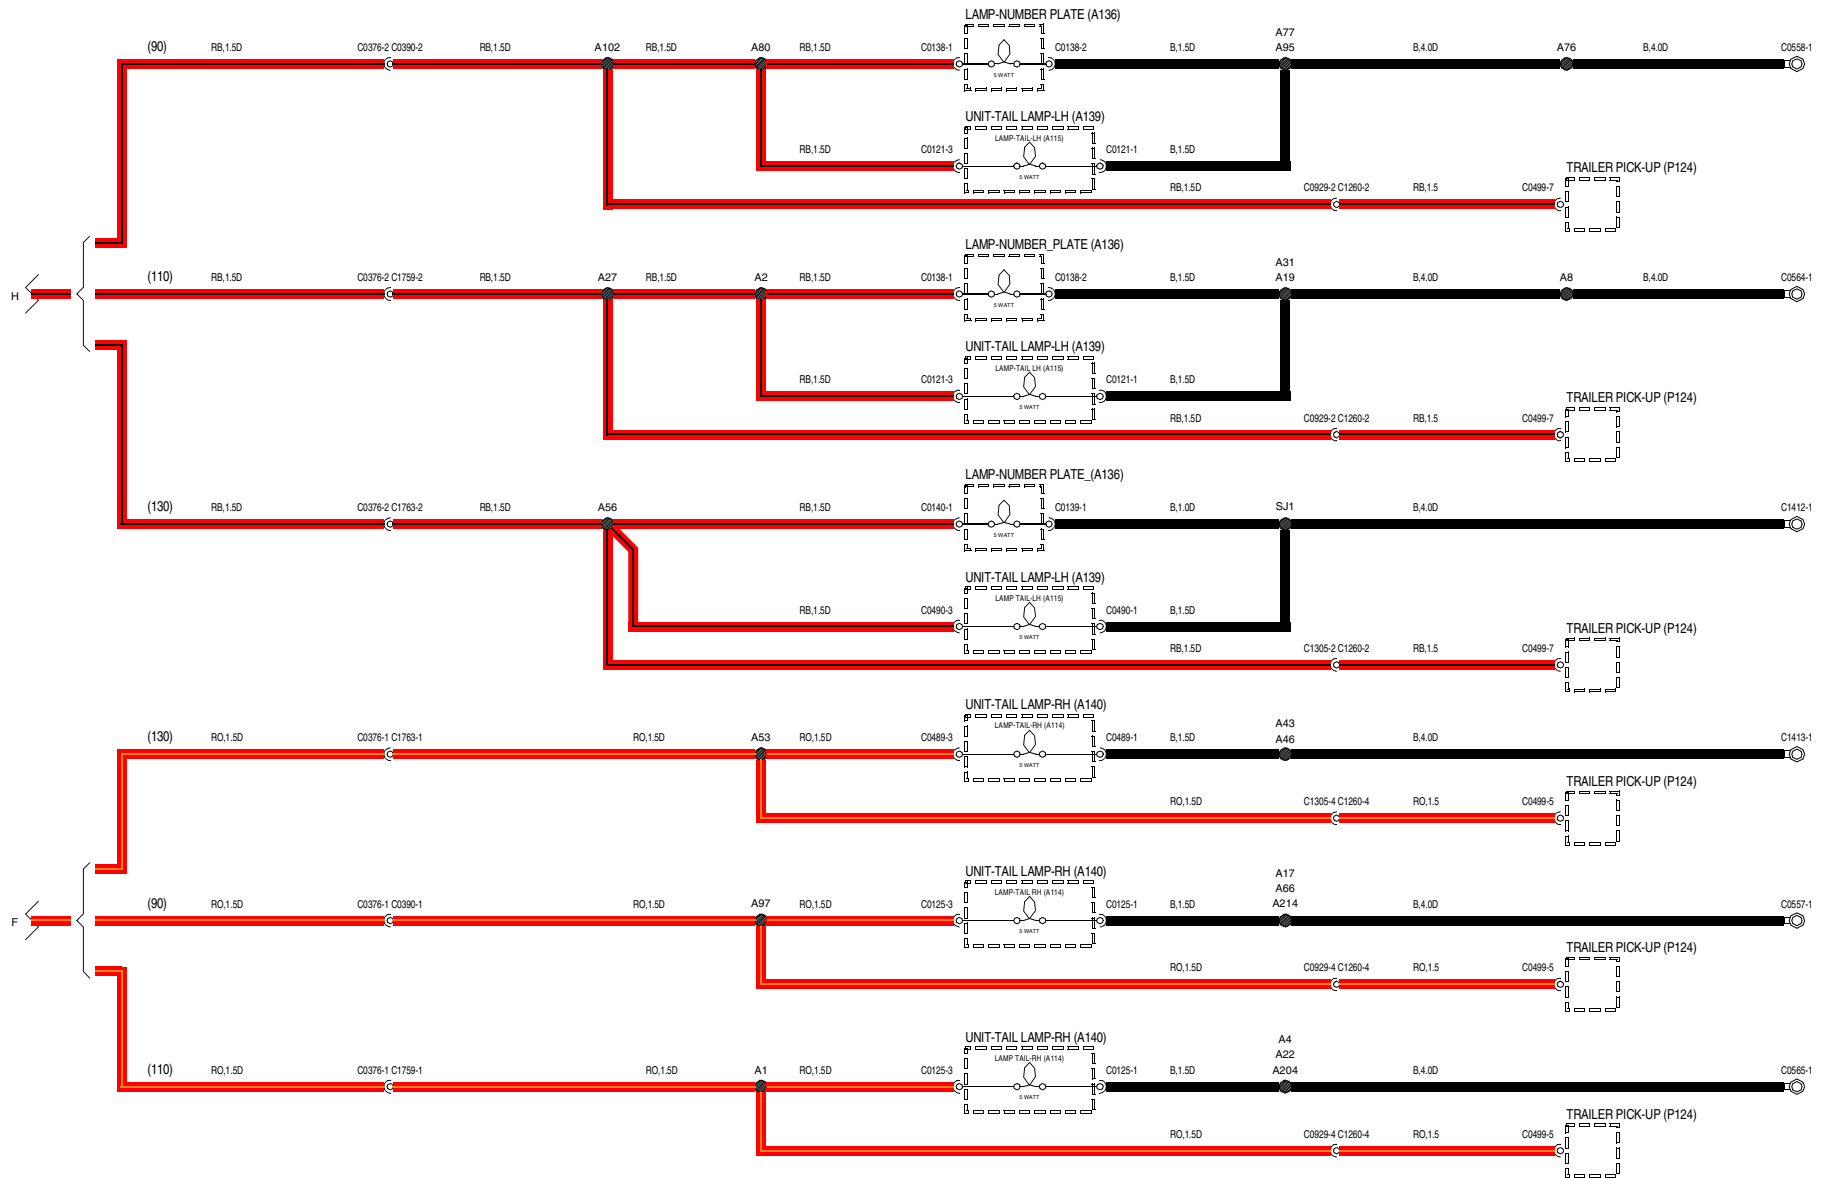

VWR002220-A-01

VWR000220-A-02

43 EXTERIOR LAMPS

Brake and reverse lamps

VWR000220-A-03

VWR000220-A-04

43 EXTERIOR LAMPS

Head, side, tail and number plate lamps - 300 Tdi

WVR000320-A-01

VWR000320-A-02

43 EXTERIOR LAMPS

Head, side, tail and number plate lamps - 300 Tdi

VWR000320-A-03

43 EXTERIOR LAMPS

Head, side, tail and number plate lamps - Td5

WVR00460-A-01

VWR000460-A-02

43 EXTERIOR LAMPS

Head, side, tail and number plate lamps - Td5

WR000460-A-03

WR000400-A-01

WR000400-A-02

VWR00500-A-01

43 EXTERIOR LAMPS

Direction indicator lamps/hazard warning

VWR000640-A-01

VWR000640-A-02

43 EXTERIOR LAMPS

Direction indicator lamps/hazard warning

VWR000640-A-03