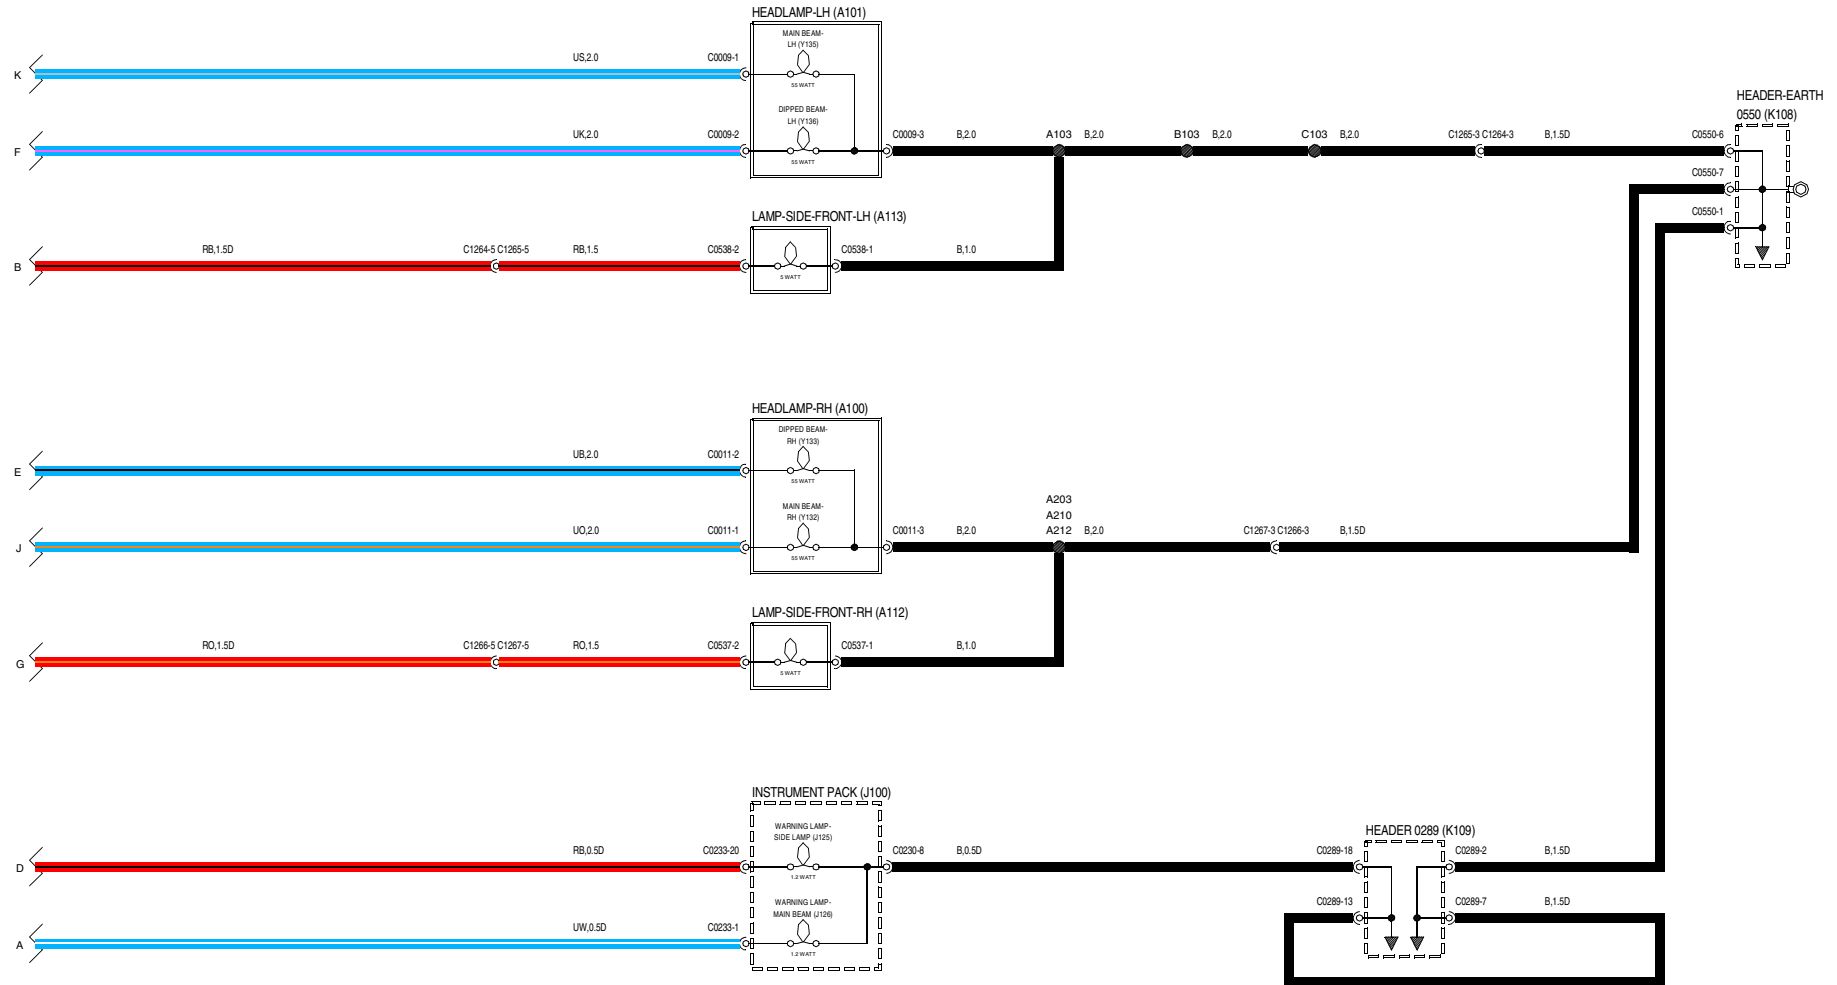

VWR002220-A-01

VWR000220-A-02

43 EXTERIOR LAMPS

Brake and reverse lamps

VWR000220-A-03

VWR000220-A-04

43 EXTERIOR LAMPS

Head, side, tail and number plate lamps - 300 Tdi

WVR000320-A-01

VWR000320-A-02

43 EXTERIOR LAMPS

Head, side, tail and number plate lamps - 300 Tdi

VWR000320-A-03

43 EXTERIOR LAMPS

Head, side, tail and number plate lamps - Td5

WVR00460-A-01

VWR000460-A-02

43 EXTERIOR LAMPS

Head, side, tail and number plate lamps - Td5

WR000460-A-03

WR000400-A-01

WR000400-A-02

VWR00500-A-01

43 EXTERIOR LAMPS