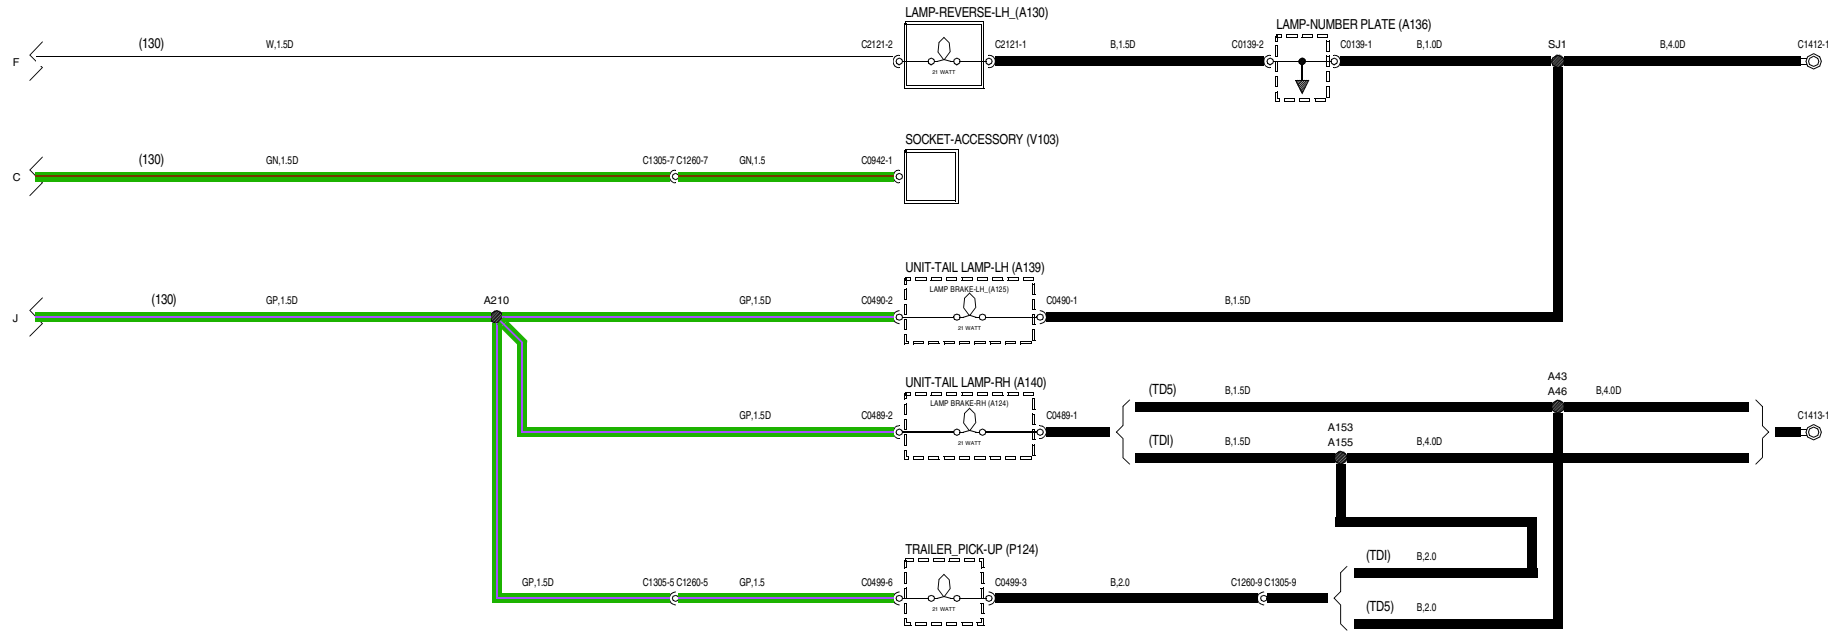

VWR002220-A-01

VWR000220-A-02

43 EXTERIOR LAMPS

Brake and reverse lamps

VWR000220-A-03

VWR000220-A-04

43 EXTERIOR LAMPS

Head, side, tail and number plate lamps - 300 Tdi

WVR000320-A-01

VWR000320-A-02

43 EXTERIOR LAMPS

Head, side, tail and number plate lamps - 300 Tdi

VWR000320-A-03

43 EXTERIOR LAMPS

Head, side, tail and number plate lamps - Td5

WVR00460-A-01

VWR000460-A-02

43 EXTERIOR LAMPS

Head, side, tail and number plate lamps - Td5

WR000460-A-03

WR000400-A-01

WR000400-A-02

VWR00500-A-01

43 EXTERIOR LAMPS

Direction indicator lamps/hazard warning

VWR000640-A-01

VWR000640-A-02

43 EXTERIOR LAMPS

Direction indicator lamps/hazard warning

VWR000640-A-03