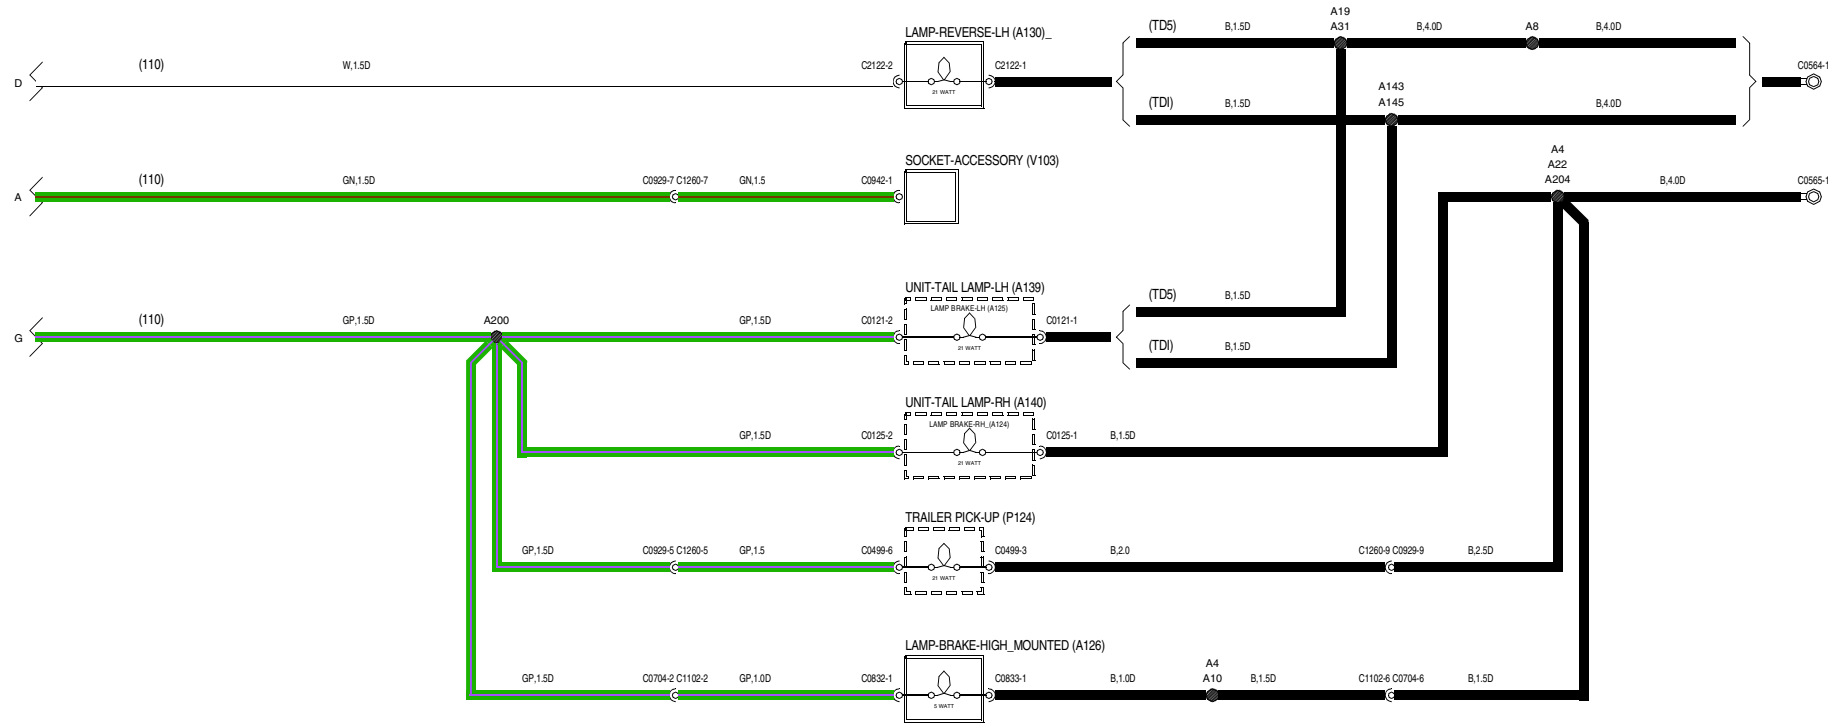

VWR002220-A-01

VWR000220-A-02

43 EXTERIOR LAMPS

Brake and reverse lamps

VWR000220-A-03

VWR000220-A-04

43 EXTERIOR LAMPS

Head, side, tail and number plate lamps - 300 Tdi

WVR000320-A-01

VWR000320-A-02

43 EXTERIOR LAMPS

Head, side, tail and number plate lamps - 300 Tdi

VWR000320-A-03

43 EXTERIOR LAMPS

Head, side, tail and number plate lamps - Td5

WVR00460-A-01

VWR000460-A-02

43 EXTERIOR LAMPS

Head, side, tail and number plate lamps - Td5

WR000460-A-03

WR000400-A-01

WR000400-A-02

VWR00500-A-01

43 EXTERIOR LAMPS

Direction indicator lamps/hazard warning

VWR000640-A-01

VWR000640-A-02

43 EXTERIOR LAMPS

Direction indicator lamps/hazard warning

VWR000640-A-03