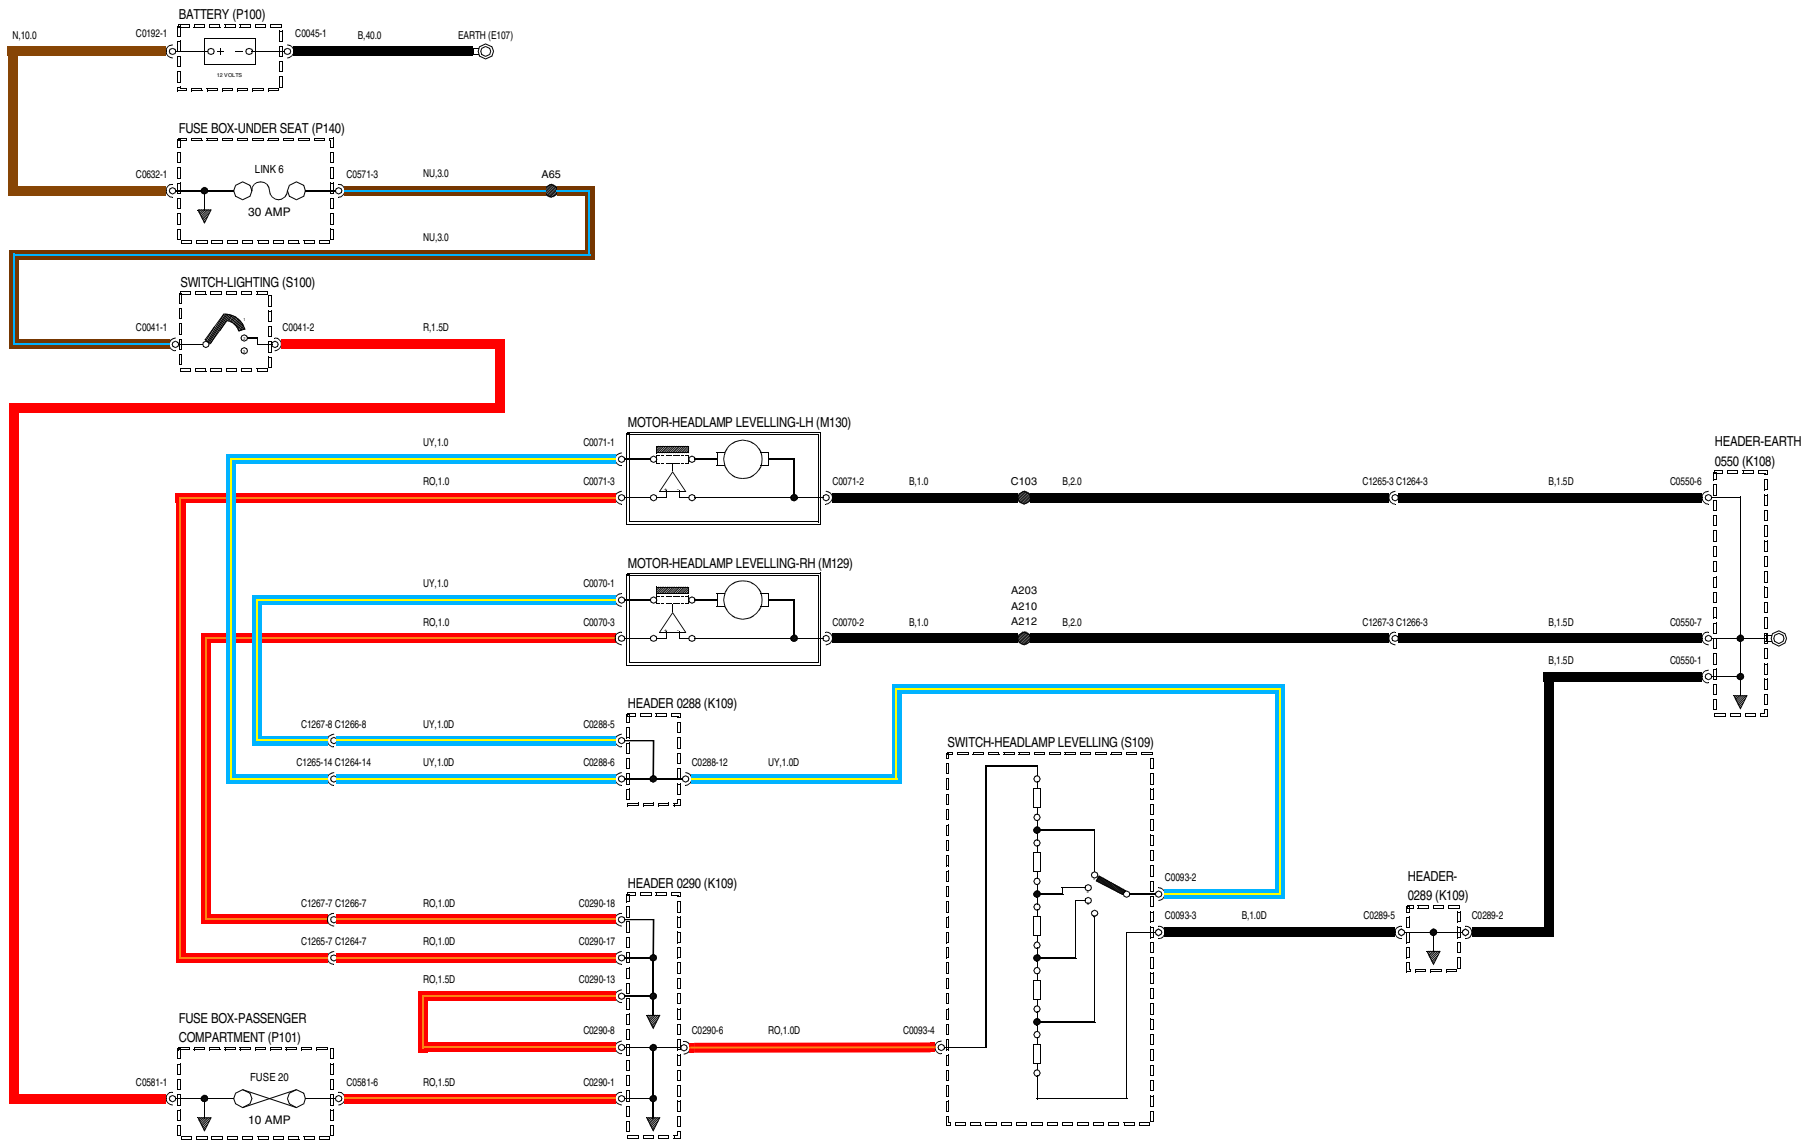

WVR000320-A-01

VWR000320-A-02

43 EXTERIOR LAMPS

Head, side, tail and number plate lamps - 300 Tdi

VWR000320-A-03

43 EXTERIOR LAMPS

Head, side, tail and number plate lamps - Td5

WVR00460-A-01

VWR000460-A-02

43 EXTERIOR LAMPS

Head, side, tail and number plate lamps - Td5

WR000460-A-03

WR000400-A-01

WR000400-A-02

VWR00500-A-01

43 EXTERIOR LAMPS

Direction indicator lamps/hazard warning

VWR000640-A-01

VWR000640-A-02

43 EXTERIOR LAMPS

Direction indicator lamps/hazard warning

VWR000640-A-03