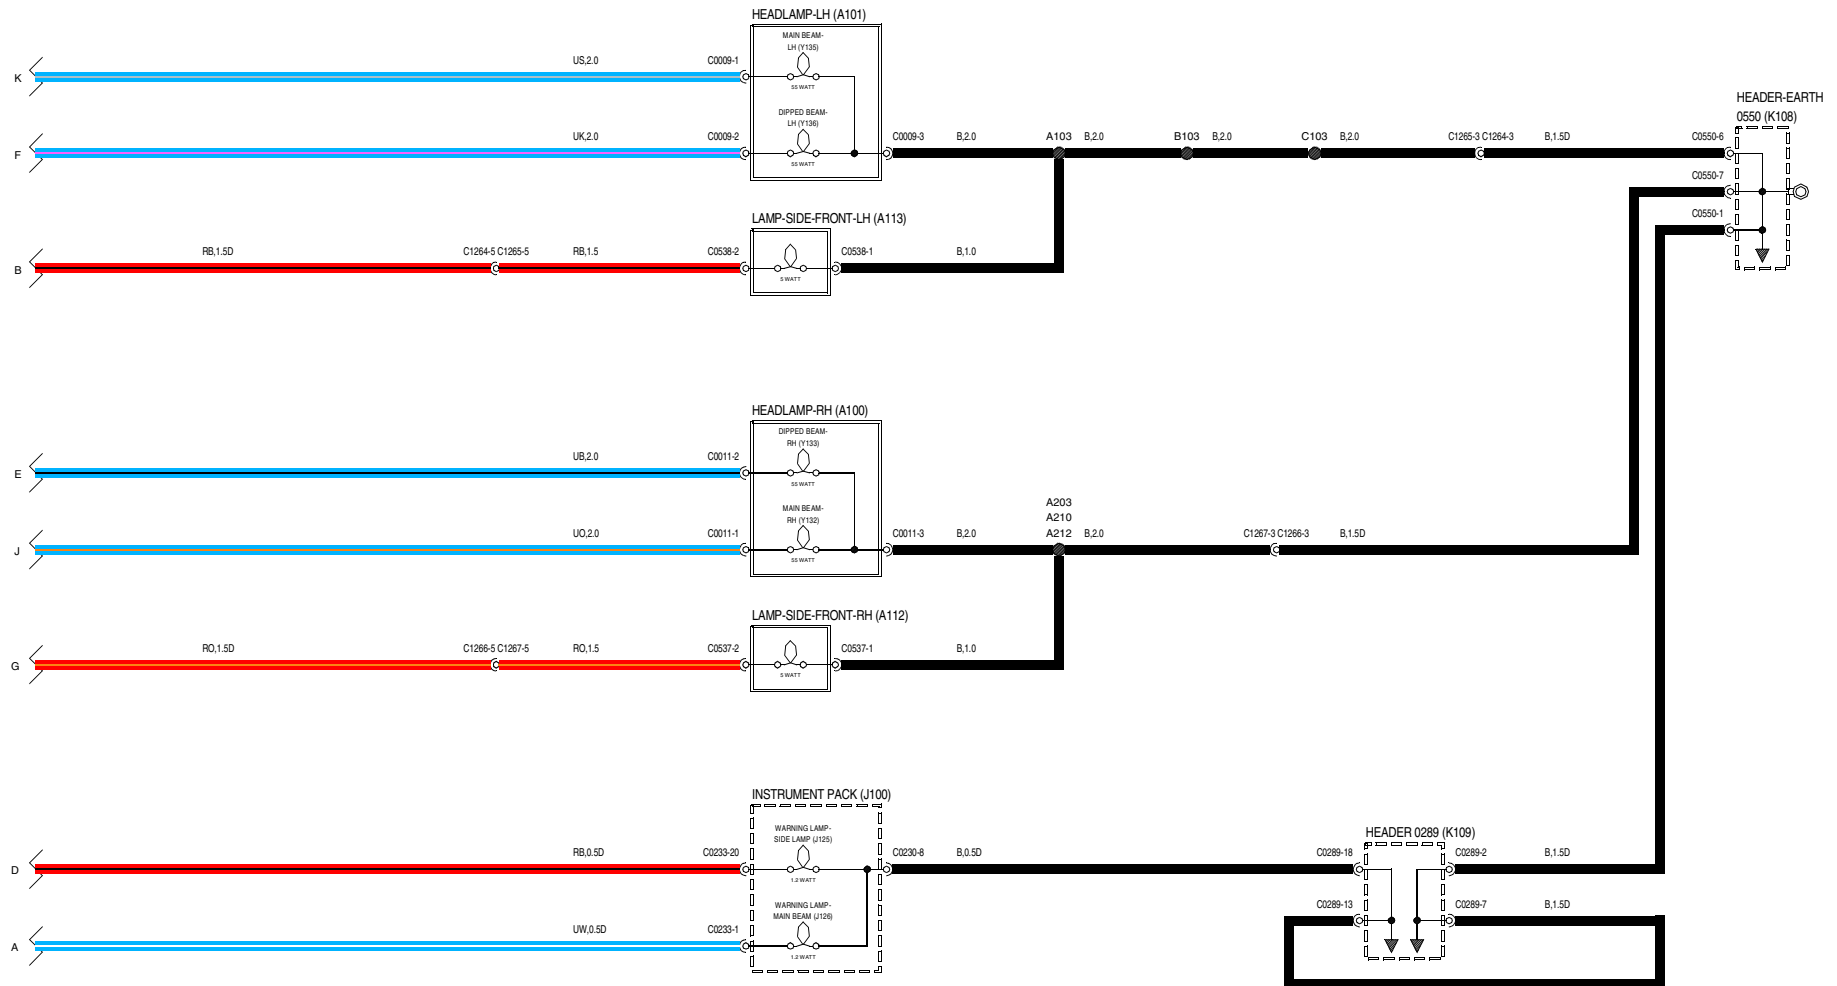

VWR002220-A-01

VWR000220-A-02

43 EXTERIOR LAMPS

Brake and reverse lamps

VWR000220-A-03

VWR000220-A-04

43 EXTERIOR LAMPS

Head, side, tail and number plate lamps - 300 Tdi

WVR000320-A-01

VWR000320-A-02

43 EXTERIOR LAMPS

Head, side, tail and number plate lamps - 300 Tdi

VWR000320-A-03

43 EXTERIOR LAMPS

Head, side, tail and number plate lamps - Td5

WVR00460-A-01

VWR000460-A-02

43 EXTERIOR LAMPS

Head, side, tail and number plate lamps - Td5

WR000460-A-03

WR000400-A-01

WR000400-A-02

VWR00500-A-01

43 EXTERIOR LAMPS