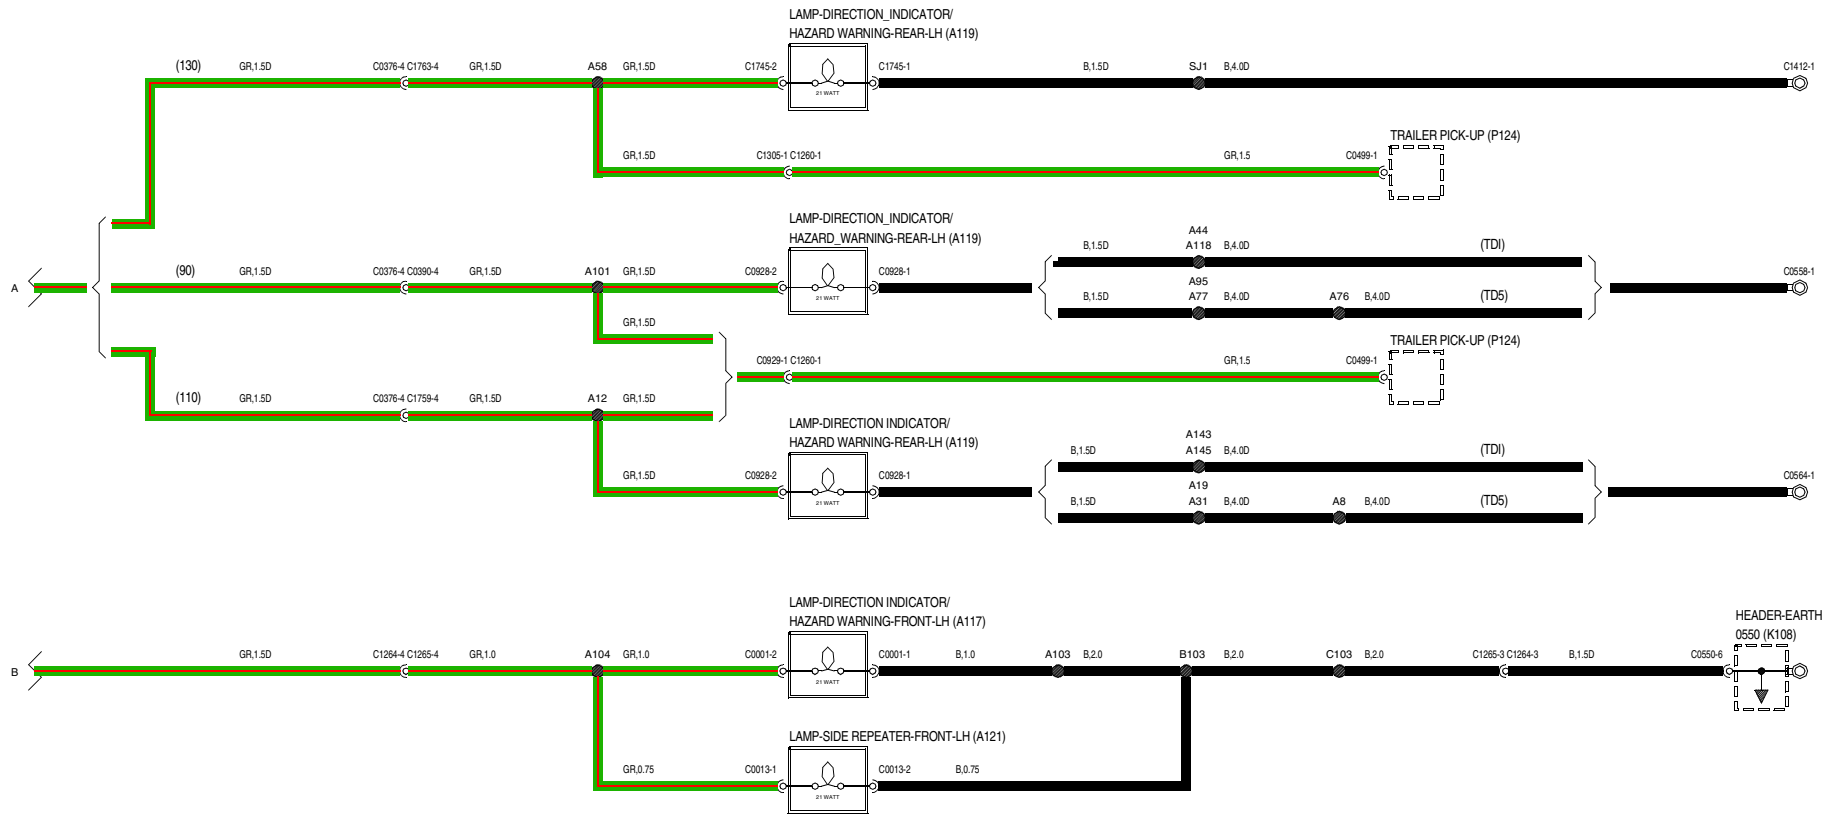

VWR000460-A-02

43 EXTERIOR LAMPS

Head, side, tail and number plate lamps - Td5

WR000460-A-03

WR000400-A-01

WR000400-A-02

VWR00500-A-01

43 EXTERIOR LAMPS

Direction indicator lamps/hazard warning

VWR000640-A-01

VWR000640-A-02

43 EXTERIOR LAMPS

Direction indicator lamps/hazard warning

VWR000640-A-03