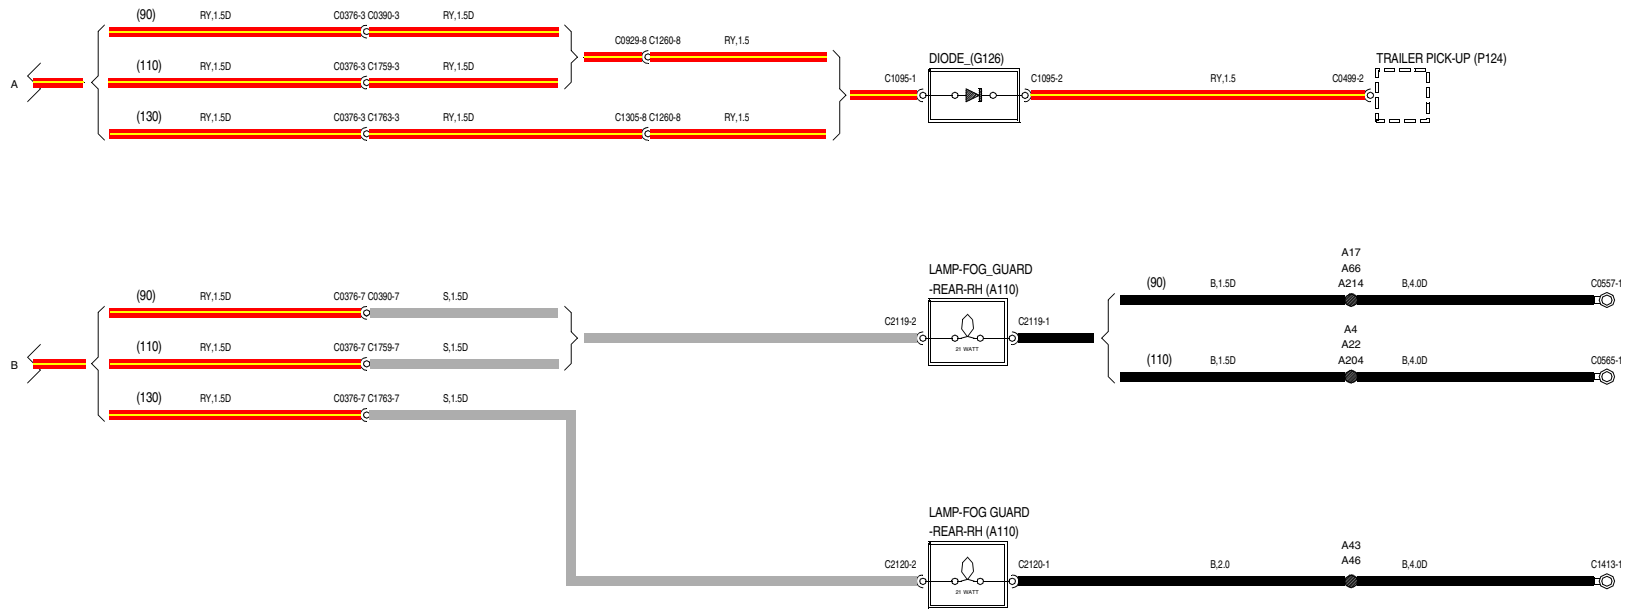

VWR000460-A-02

43 EXTERIOR LAMPS

Head, side, tail and number plate lamps - Td5

WR000460-A-03

WR000400-A-01

WR000400-A-02

VWR00500-A-01

43 EXTERIOR LAMPS

Direction indicator lamps/hazard warning

VWR000640-A-01

VWR000640-A-02

43 EXTERIOR LAMPS

Direction indicator lamps/hazard warning

VWR000640-A-03