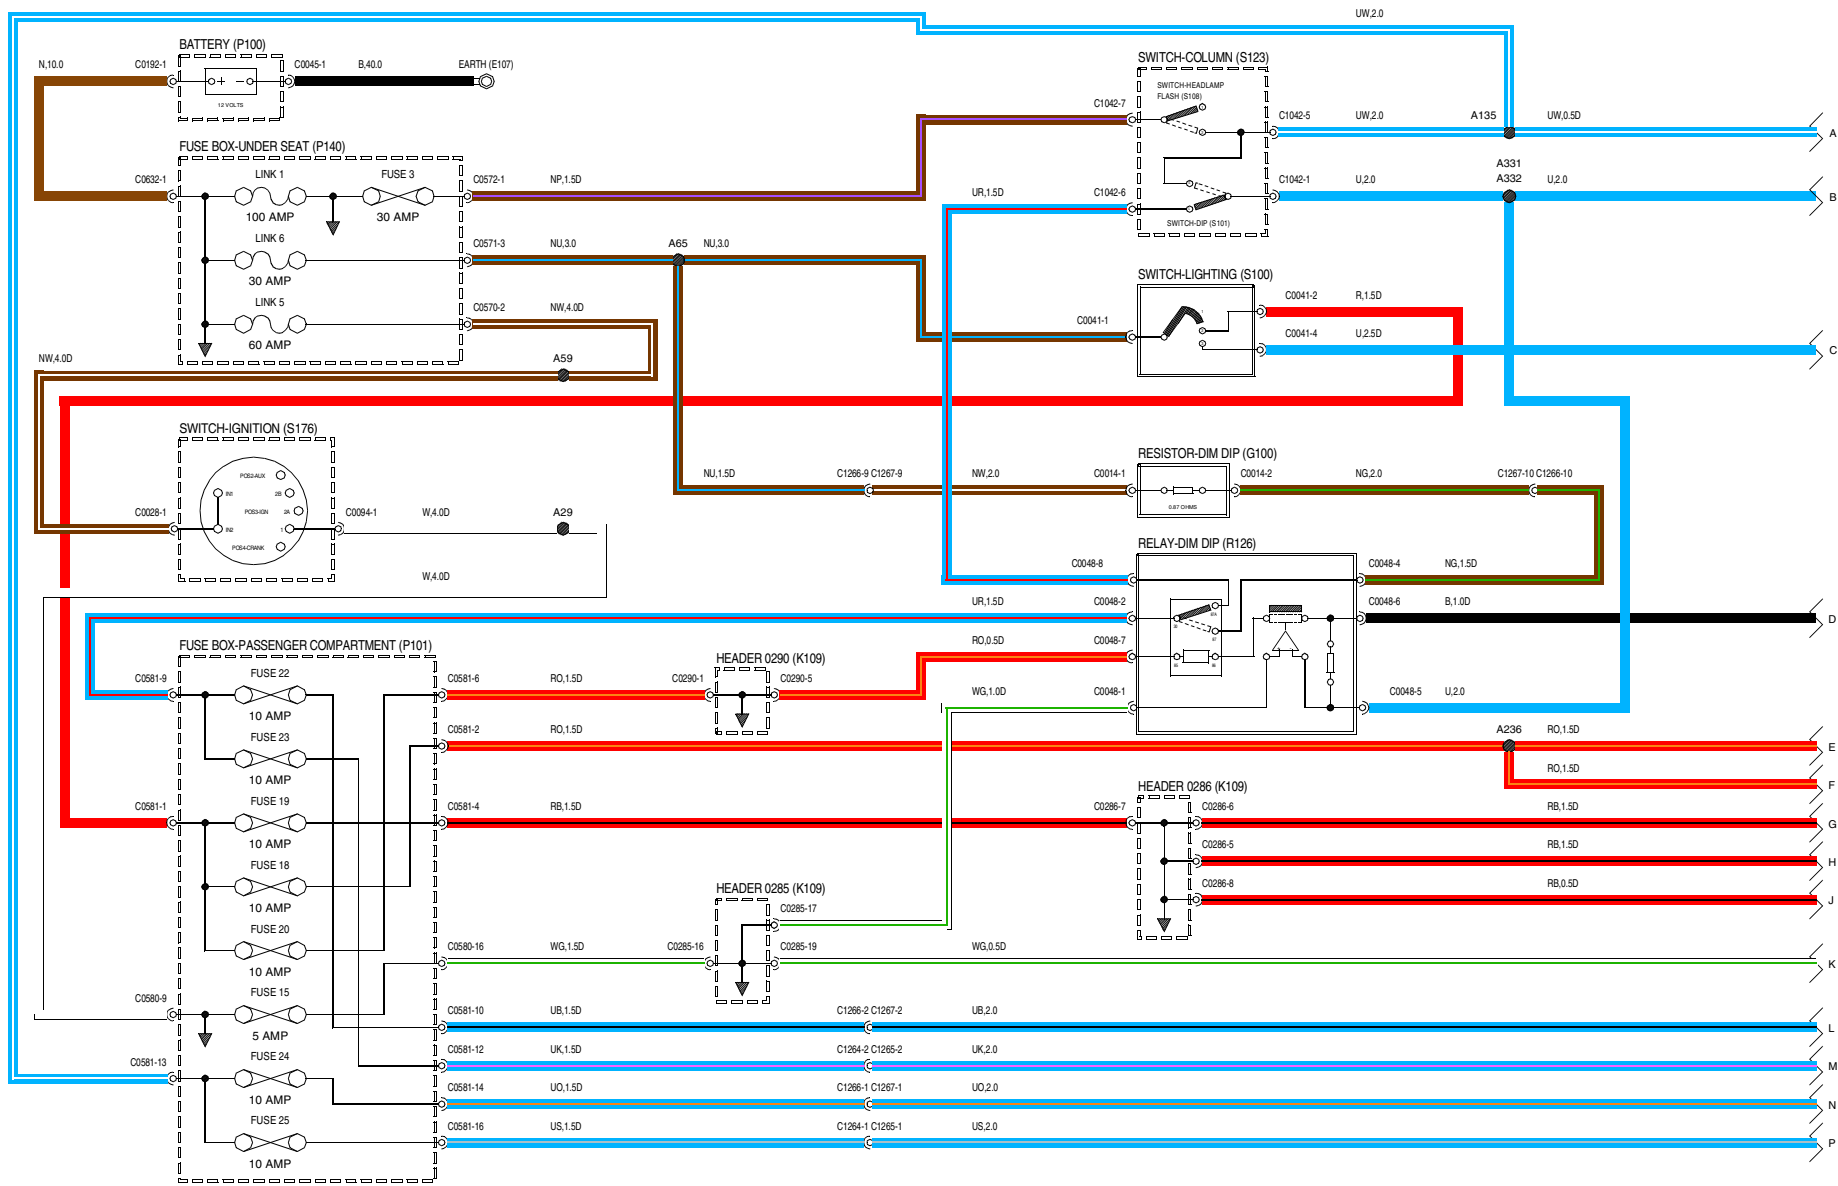

VWR002220-A-01

VWR000220-A-02

43 EXTERIOR LAMPS

Brake and reverse lamps

VWR000220-A-03

VWR000220-A-04

43 EXTERIOR LAMPS

Head, side, tail and number plate lamps - 300 Tdi

WVR000320-A-01

VWR000320-A-02

43 EXTERIOR LAMPS

Head, side, tail and number plate lamps - 300 Tdi

VWR000320-A-03

43 EXTERIOR LAMPS

Head, side, tail and number plate lamps - Td5

WVR00460-A-01

VWR000460-A-02

43 EXTERIOR LAMPS

Head, side, tail and number plate lamps - Td5

WR000460-A-03

WR000400-A-01

WR000400-A-02

VWR00500-A-01

43 EXTERIOR LAMPS

Direction indicator lamps/hazard warning

VWR000640-A-01

VWR000640-A-02

43 EXTERIOR LAMPS

Direction indicator lamps/hazard warning

VWR000640-A-03