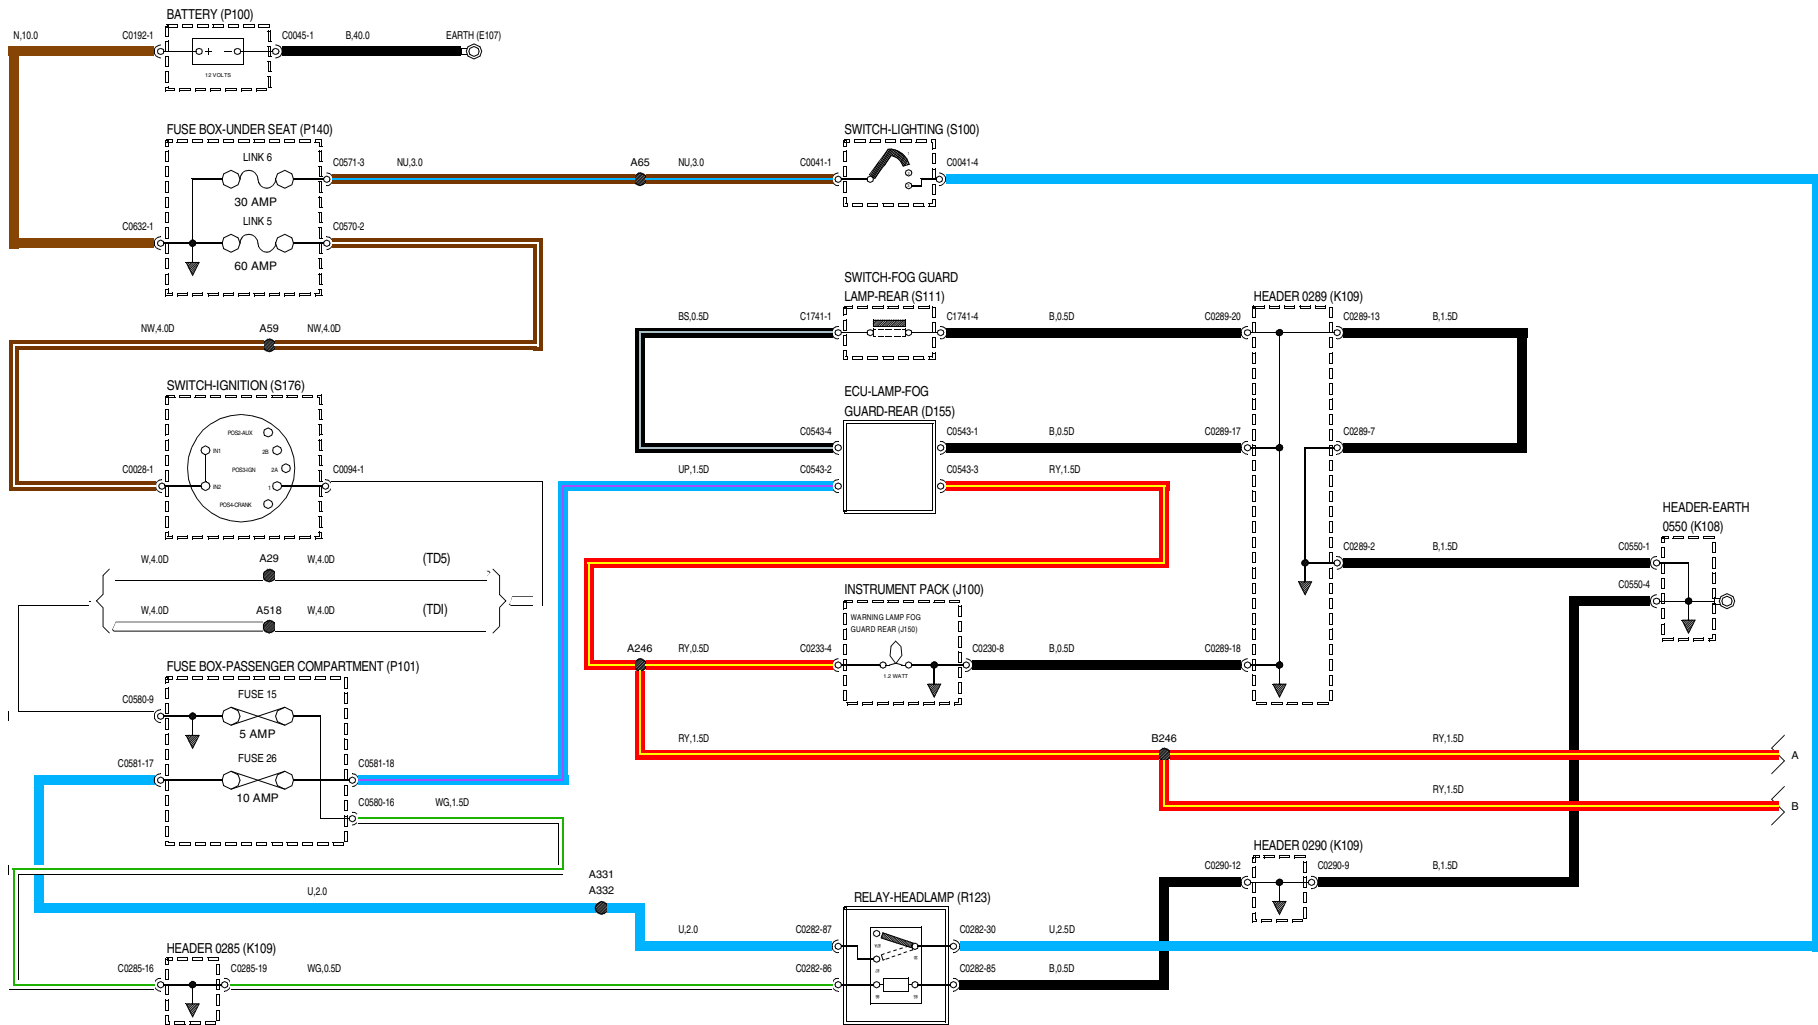

VWR002220-A-01

VWR000220-A-02

43 EXTERIOR LAMPS

Brake and reverse lamps

VWR000220-A-03

VWR000220-A-04

43 EXTERIOR LAMPS

Head, side, tail and number plate lamps - 300 Tdi

WVR000320-A-01

VWR000320-A-02

43 EXTERIOR LAMPS

Head, side, tail and number plate lamps - 300 Tdi

VWR000320-A-03

43 EXTERIOR LAMPS

Head, side, tail and number plate lamps - Td5

WVR00460-A-01

VWR000460-A-02

43 EXTERIOR LAMPS

Head, side, tail and number plate lamps - Td5

WR000460-A-03

WR000400-A-01

WR000400-A-02

VWR00500-A-01

43 EXTERIOR LAMPS

Direction indicator lamps/hazard warning

VWR000640-A-01

VWR000640-A-02

43 EXTERIOR LAMPS

Direction indicator lamps/hazard warning

VWR000640-A-03