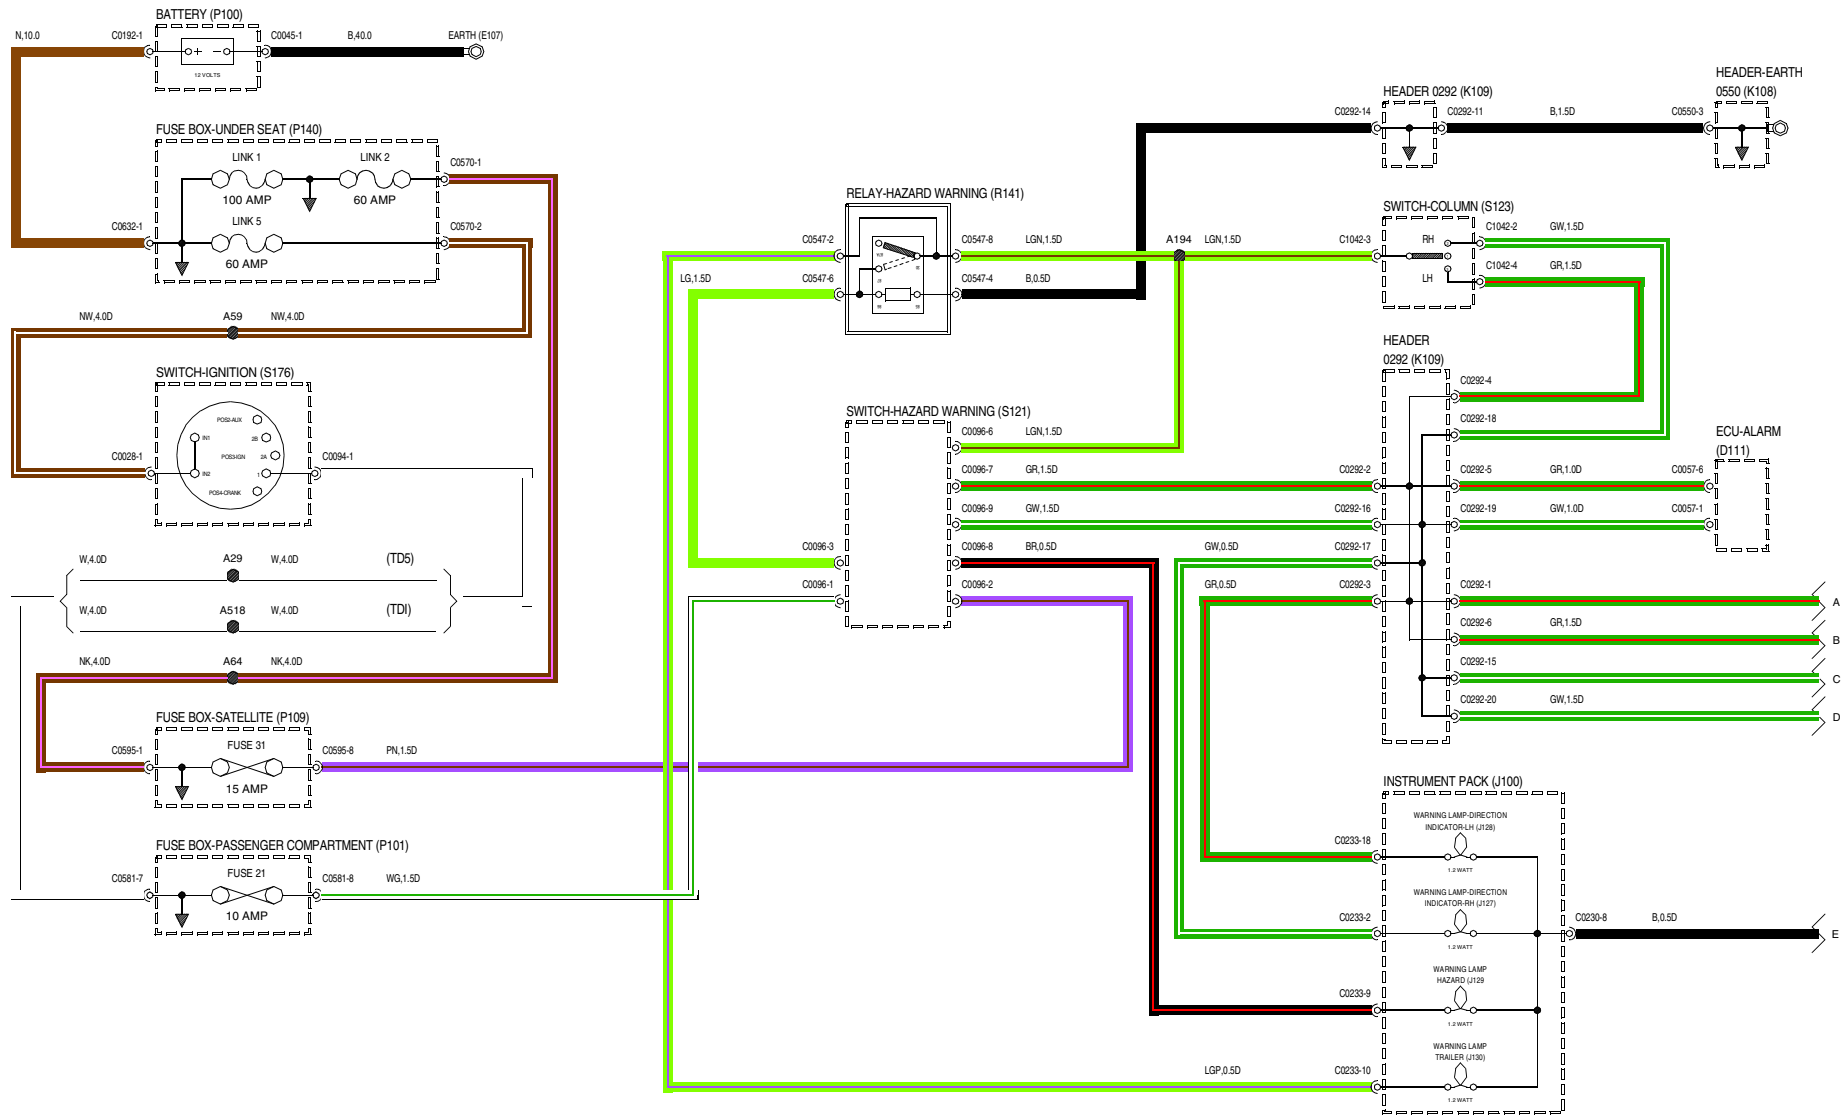

WVR000320-A-01

VWR000320-A-02

43 EXTERIOR LAMPS

Head, side, tail and number plate lamps - 300 Tdi

VWR000320-A-03

43 EXTERIOR LAMPS

Head, side, tail and number plate lamps - Td5

WVR00460-A-01

VWR000460-A-02

43 EXTERIOR LAMPS

Head, side, tail and number plate lamps - Td5

WR000460-A-03

WR000400-A-01

WR000400-A-02

VWR00500-A-01

43 EXTERIOR LAMPS

Direction indicator lamps/hazard warning

VWR000640-A-01

VWR000640-A-02

43 EXTERIOR LAMPS

Direction indicator lamps/hazard warning

VWR000640-A-03