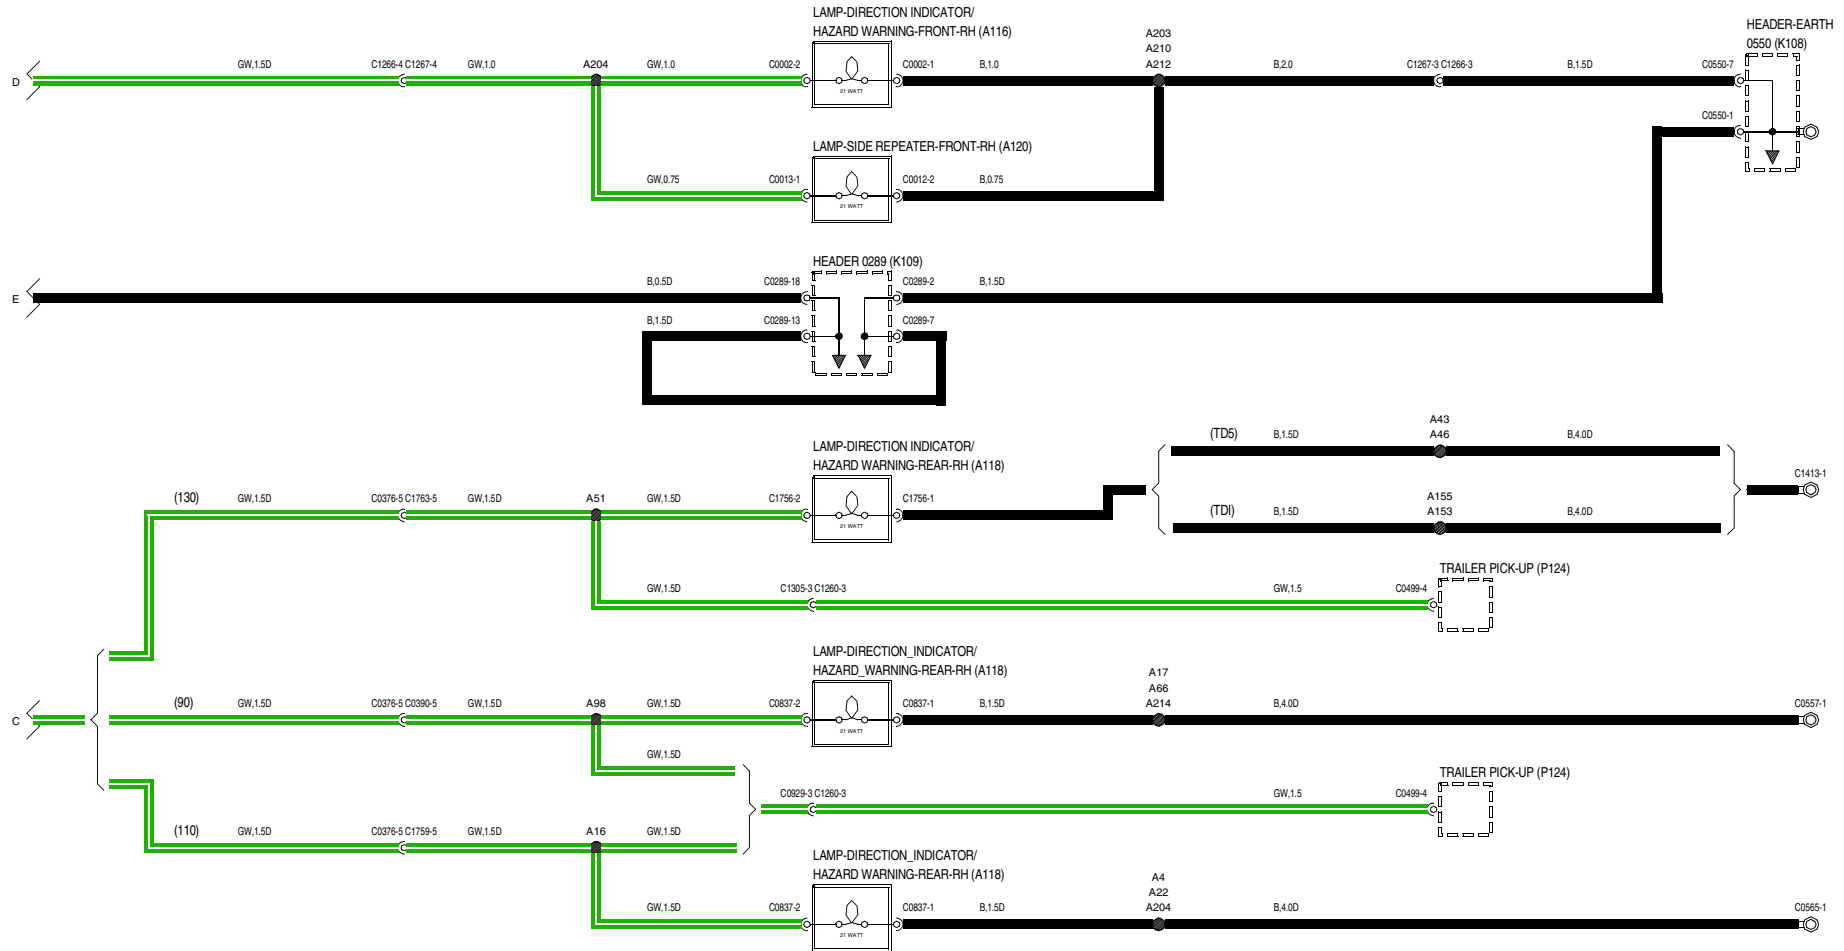

WVR000320-A-01

VWR000320-A-02

43 EXTERIOR LAMPS

Head, side, tail and number plate lamps - 300 Tdi

VWR000320-A-03

43 EXTERIOR LAMPS

Head, side, tail and number plate lamps - Td5

WVR00460-A-01

VWR000460-A-02

43 EXTERIOR LAMPS

Head, side, tail and number plate lamps - Td5

WR000460-A-03

WR000400-A-01

WR000400-A-02

VWR00500-A-01

43 EXTERIOR LAMPS

Direction indicator lamps/hazard warning

VWR000640-A-01

VWR000640-A-02

43 EXTERIOR LAMPS

Direction indicator lamps/hazard warning

VWR000640-A-03