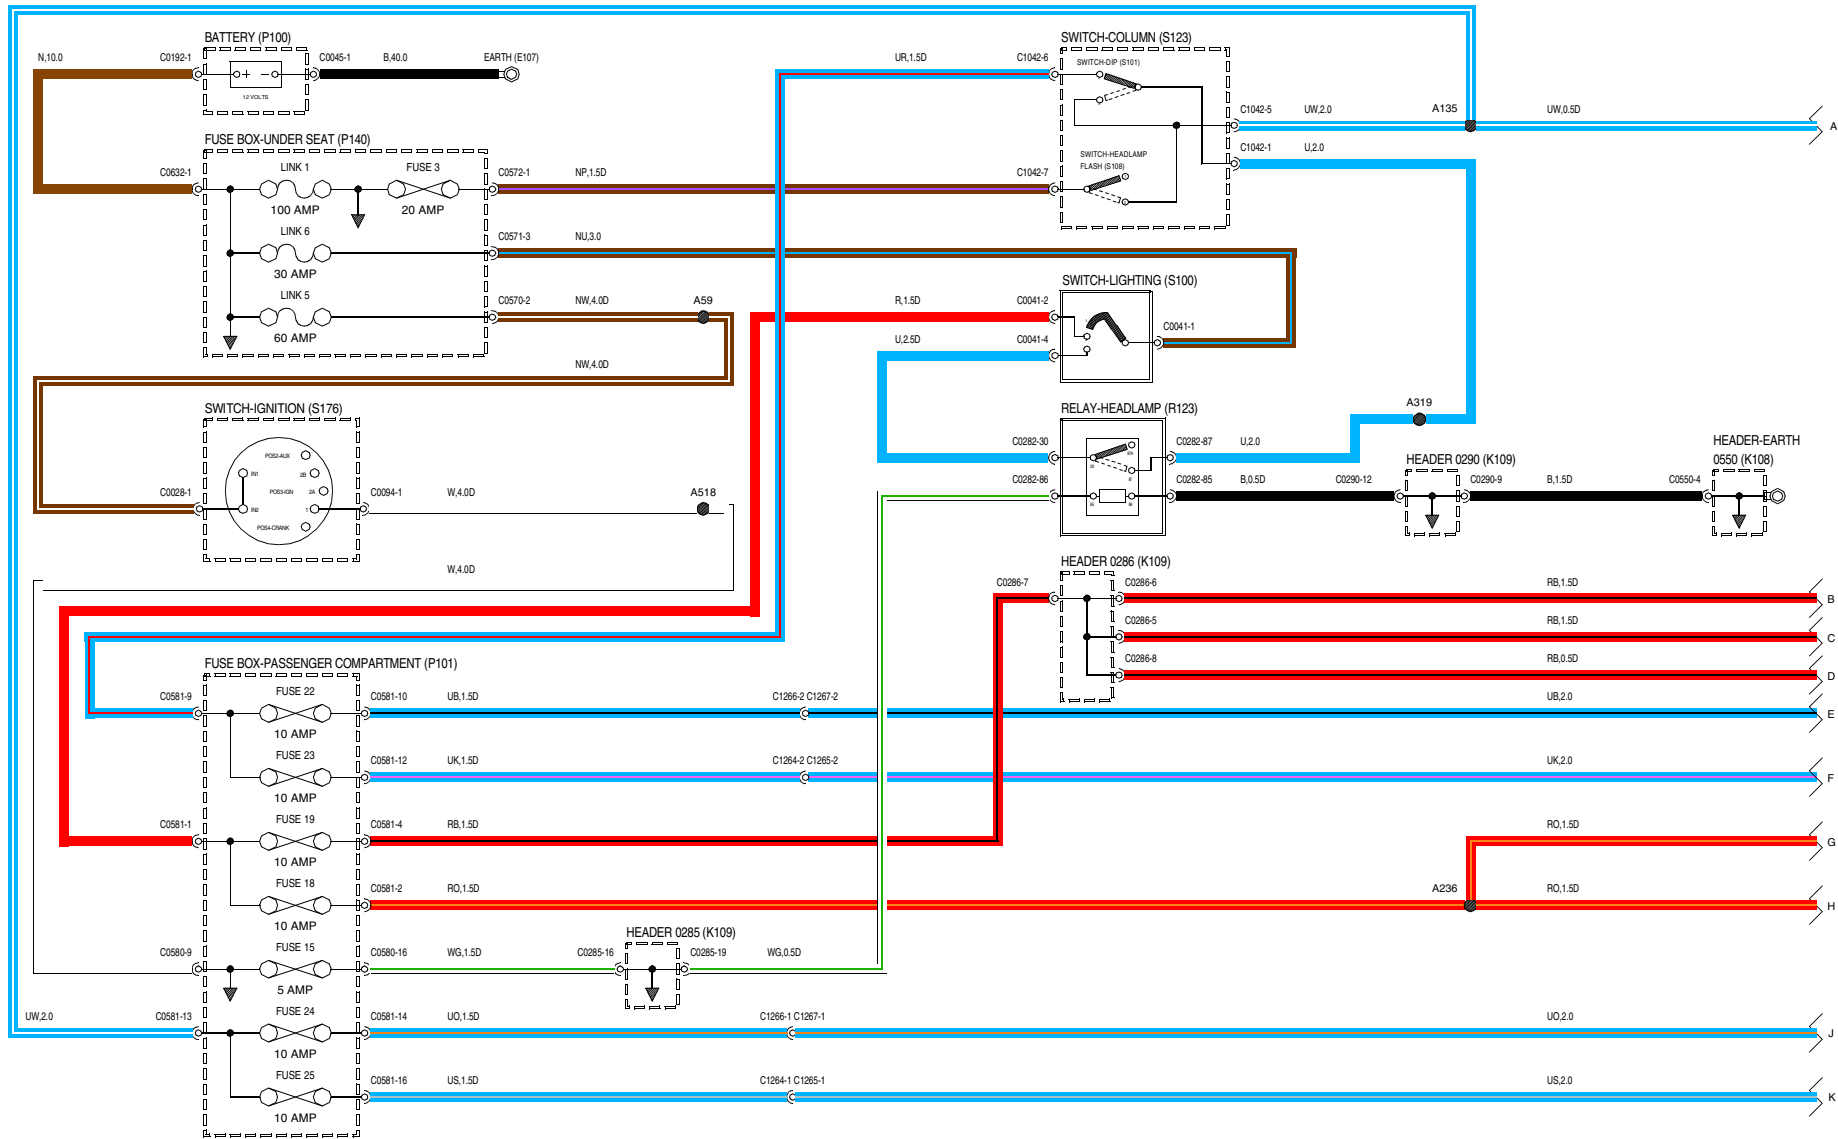

VWR002220-A-01

VWR000220-A-02

43 EXTERIOR LAMPS

Brake and reverse lamps

VWR000220-A-03

VWR000220-A-04

43 EXTERIOR LAMPS

Head, side, tail and number plate lamps - 300 Tdi

WVR000320-A-01

VWR000320-A-02

43 EXTERIOR LAMPS

Head, side, tail and number plate lamps - 300 Tdi

VWR000320-A-03

43 EXTERIOR LAMPS

Head, side, tail and number plate lamps - Td5

WVR00460-A-01

VWR000460-A-02

43 EXTERIOR LAMPS

Head, side, tail and number plate lamps - Td5

WR000460-A-03

WR000400-A-01

WR000400-A-02

VWR00500-A-01

43 EXTERIOR LAMPS

Direction indicator lamps/hazard warning

VWR000640-A-01

VWR000640-A-02

43 EXTERIOR LAMPS

Direction indicator lamps/hazard warning

VWR000640-A-03