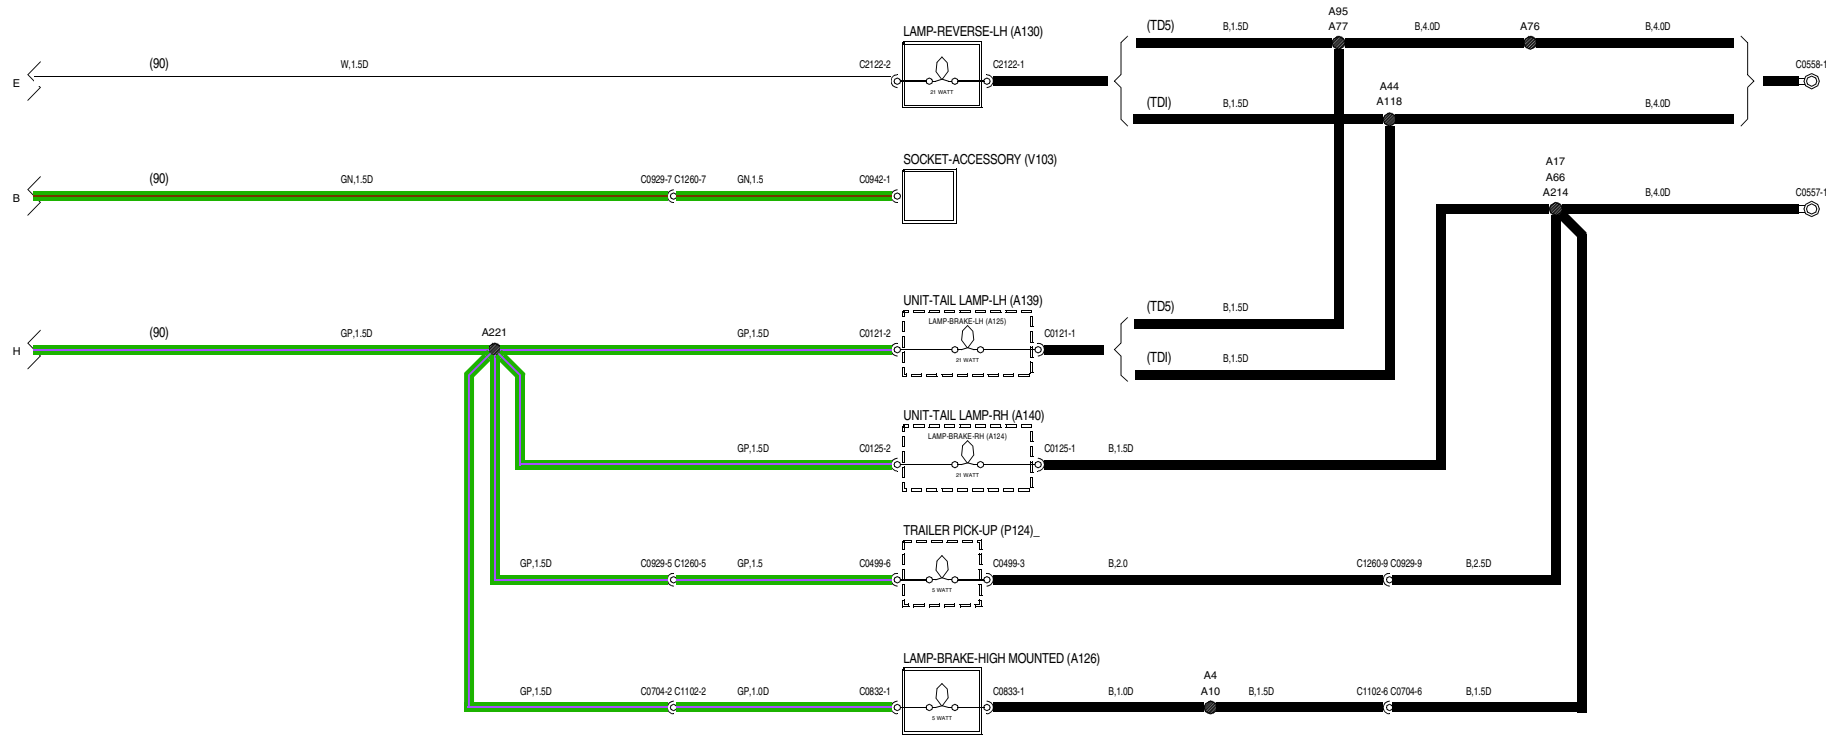

VWR002220-A-01

VWR000220-A-02

43 EXTERIOR LAMPS

Brake and reverse lamps

VWR000220-A-03

VWR000220-A-04

43 EXTERIOR LAMPS

Head, side, tail and number plate lamps - 300 Tdi

WVR000320-A-01

VWR000320-A-02

43 EXTERIOR LAMPS

Head, side, tail and number plate lamps - 300 Tdi

VWR000320-A-03

43 EXTERIOR LAMPS

Head, side, tail and number plate lamps - Td5

WVR00460-A-01

VWR000460-A-02

43 EXTERIOR LAMPS

Head, side, tail and number plate lamps - Td5

WR000460-A-03

WR000400-A-01

WR000400-A-02

VWR00500-A-01

43 EXTERIOR LAMPS

Direction indicator lamps/hazard warning

VWR000640-A-01

VWR000640-A-02

43 EXTERIOR LAMPS

Direction indicator lamps/hazard warning

VWR000640-A-03