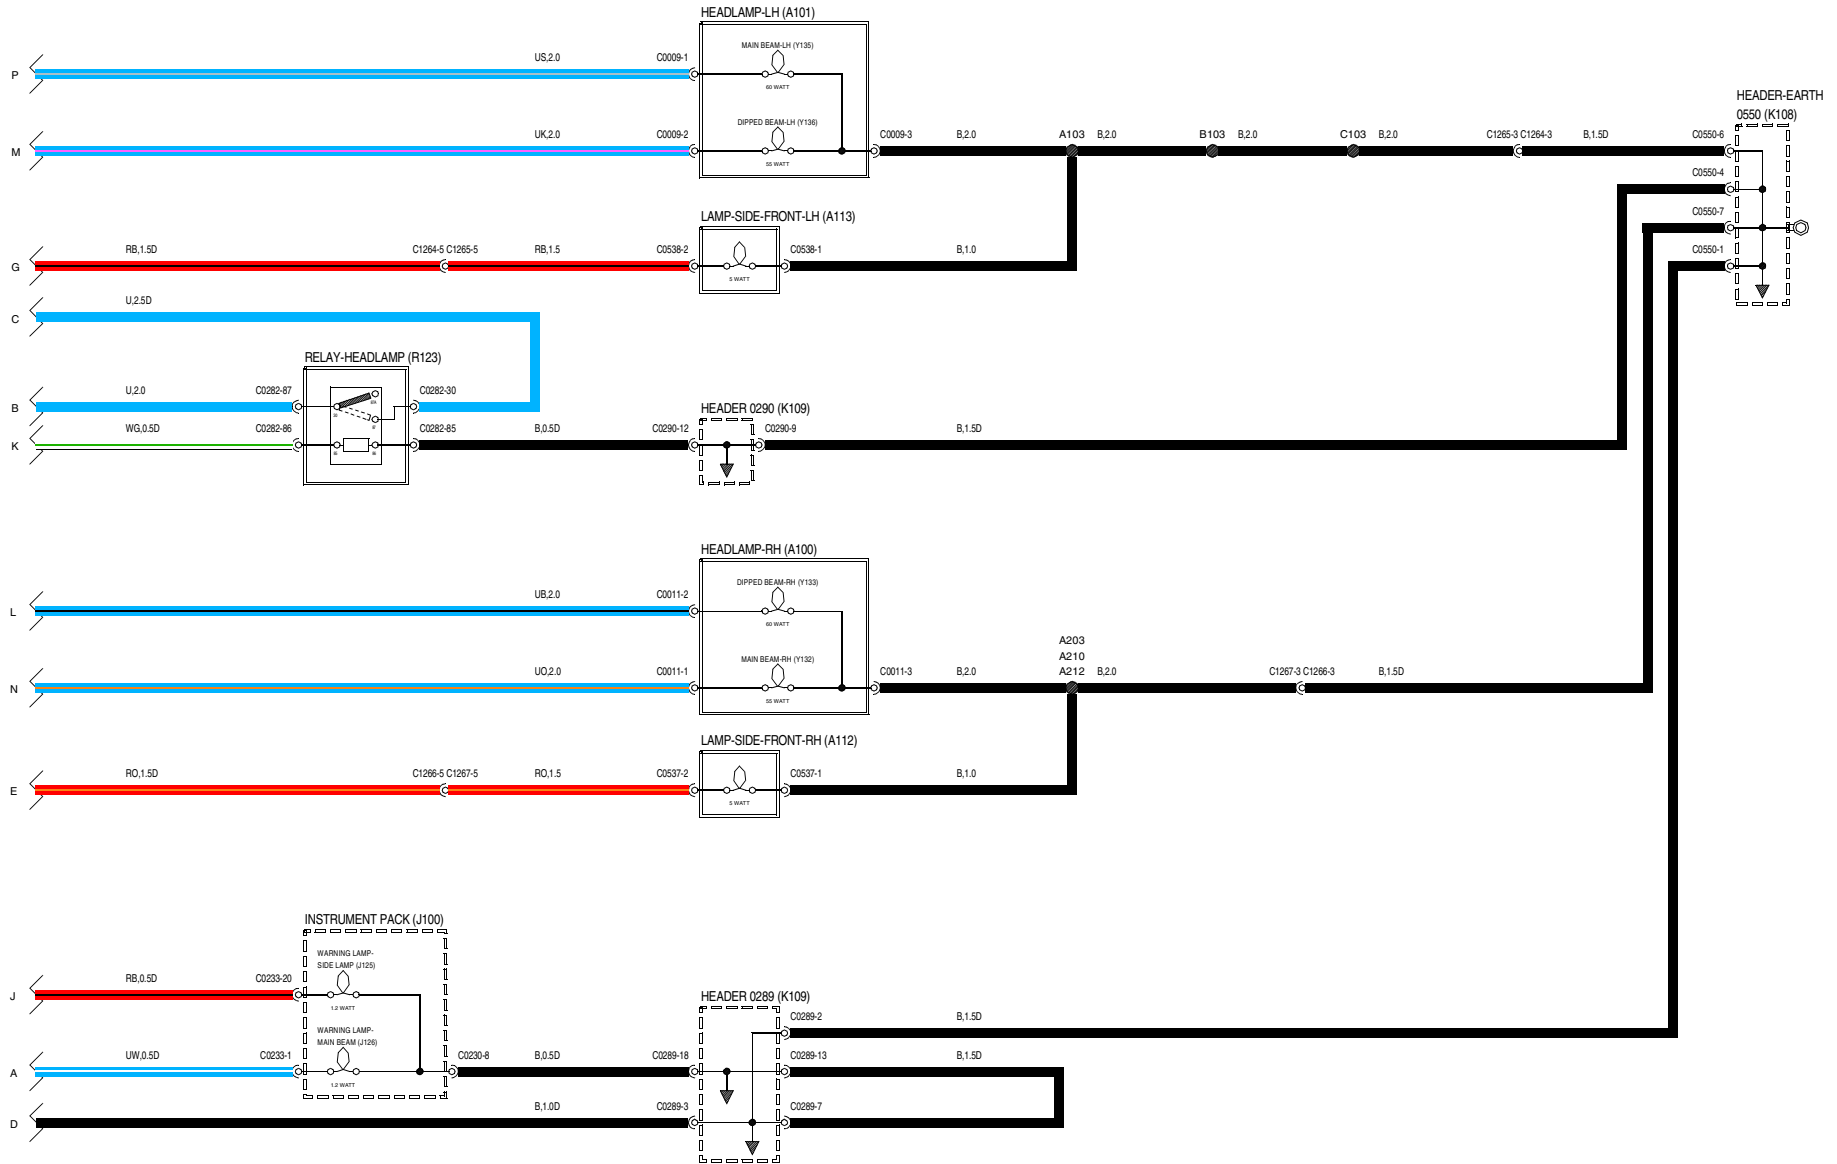

VWR002220-A-01

VWR000220-A-02

43 EXTERIOR LAMPS

Brake and reverse lamps

VWR000220-A-03

VWR000220-A-04

43 EXTERIOR LAMPS

Head, side, tail and number plate lamps - 300 Tdi

WVR000320-A-01

VWR000320-A-02

43 EXTERIOR LAMPS

Head, side, tail and number plate lamps - 300 Tdi

VWR000320-A-03

43 EXTERIOR LAMPS

Head, side, tail and number plate lamps - Td5

WVR00460-A-01

VWR000460-A-02

43 EXTERIOR LAMPS

Head, side, tail and number plate lamps - Td5

WR000460-A-03

WR000400-A-01

WR000400-A-02

VWR00500-A-01

43 EXTERIOR LAMPS