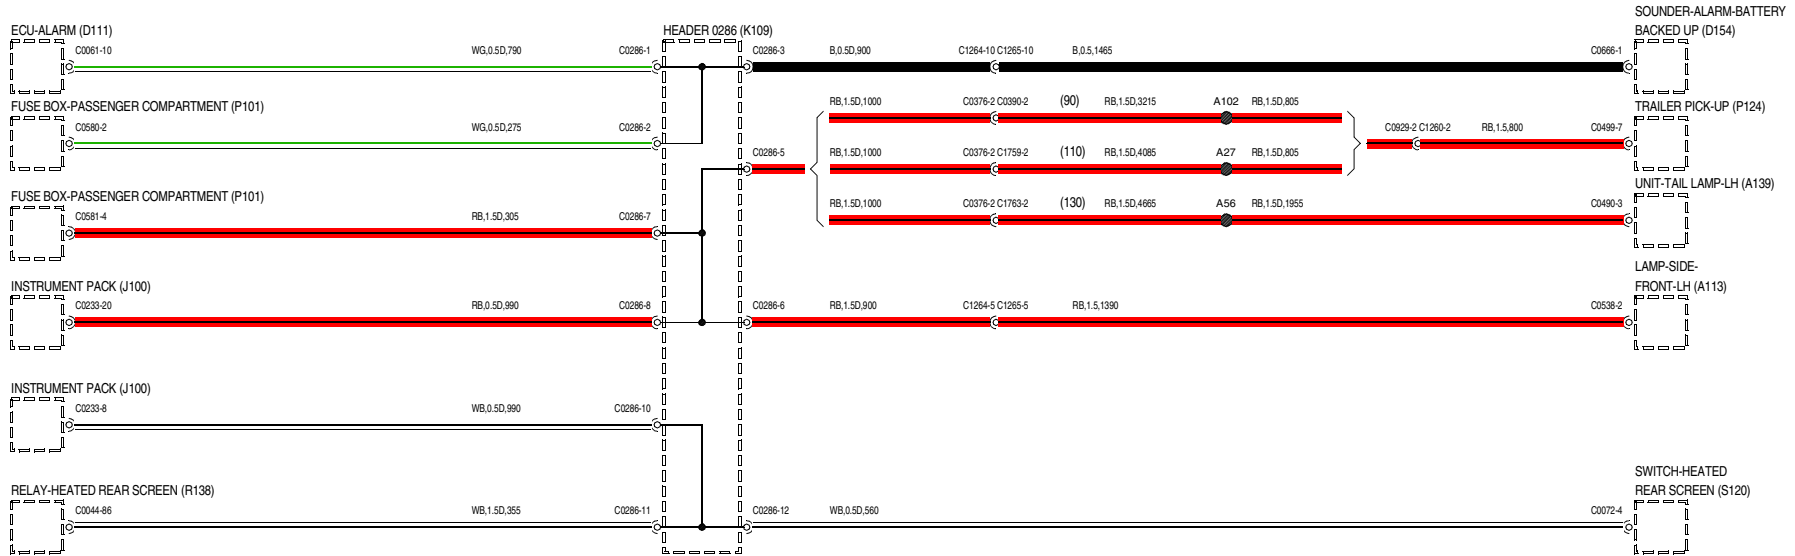

# 60 HEADER JOINTS

VWR00480-A-01

# 60 HEADER JOINTS

WVR000480-A-02

# 60 HEADER JOINTS

VWR000480-A-03

# 60 HEADER JOINTS

VWR000480-A-04