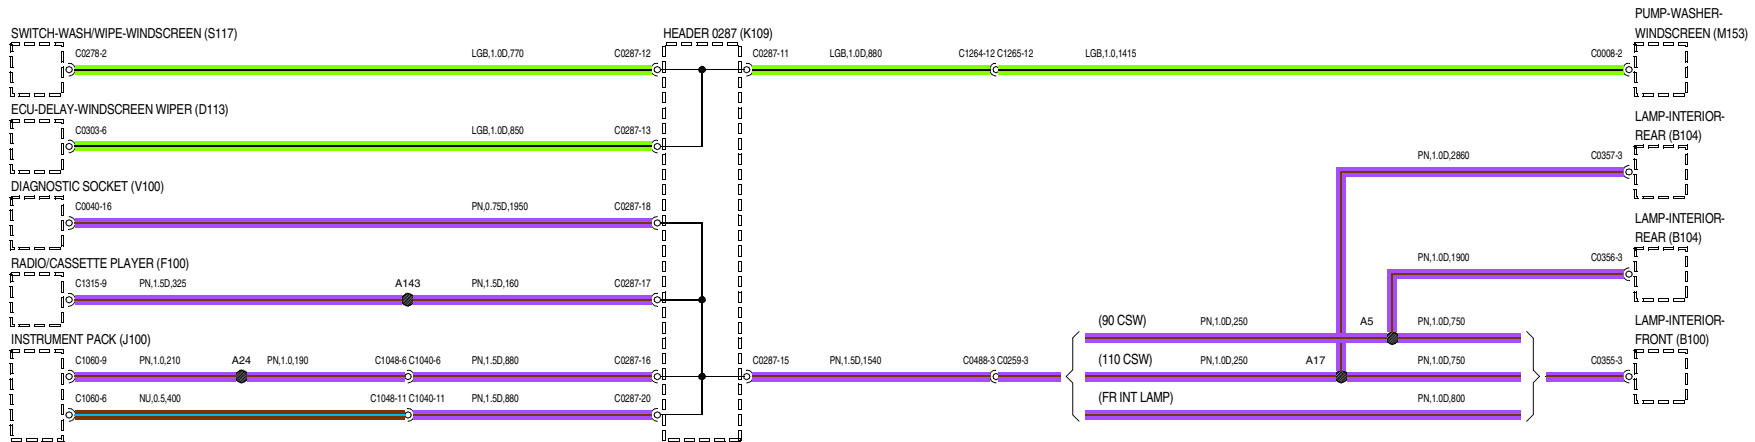

# 60 HEADER JOINTS

VWR00480-A-01

# 60 HEADER JOINTS

WVR000480-A-02

# 60 HEADER JOINTS

VWR000480-A-03

# 60 HEADER JOINTS

VWR000480-A-04