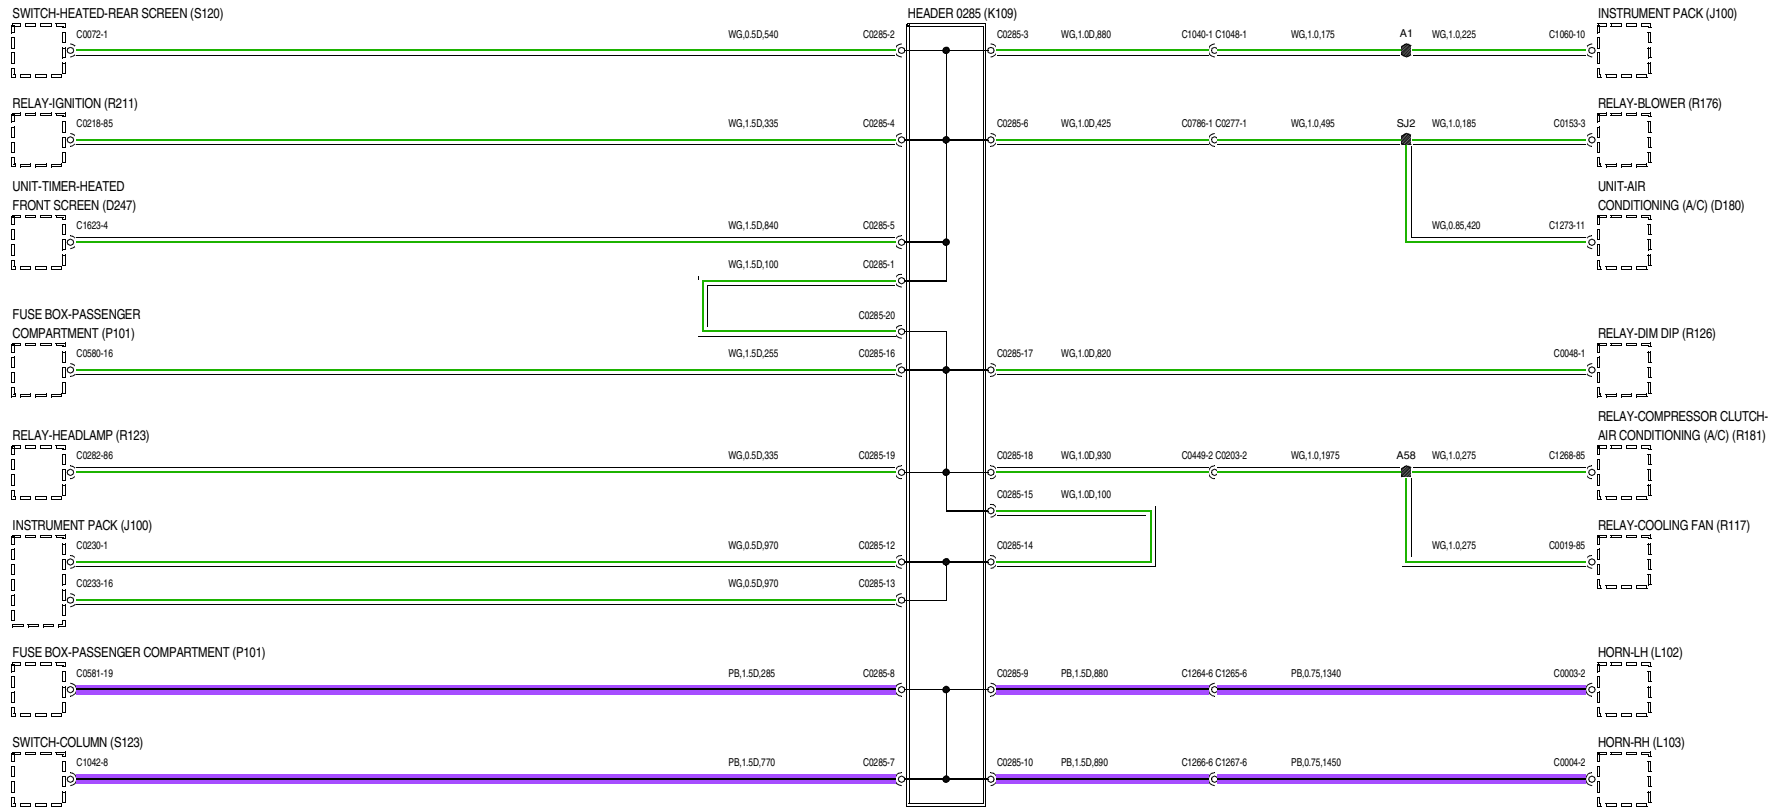

# 60 HEADER JOINTS

VWR00480-A-01

# 60 HEADER JOINTS

WVR000480-A-02

# 60 HEADER JOINTS

VWR000480-A-03

# 60 HEADER JOINTS

VWR000480-A-04