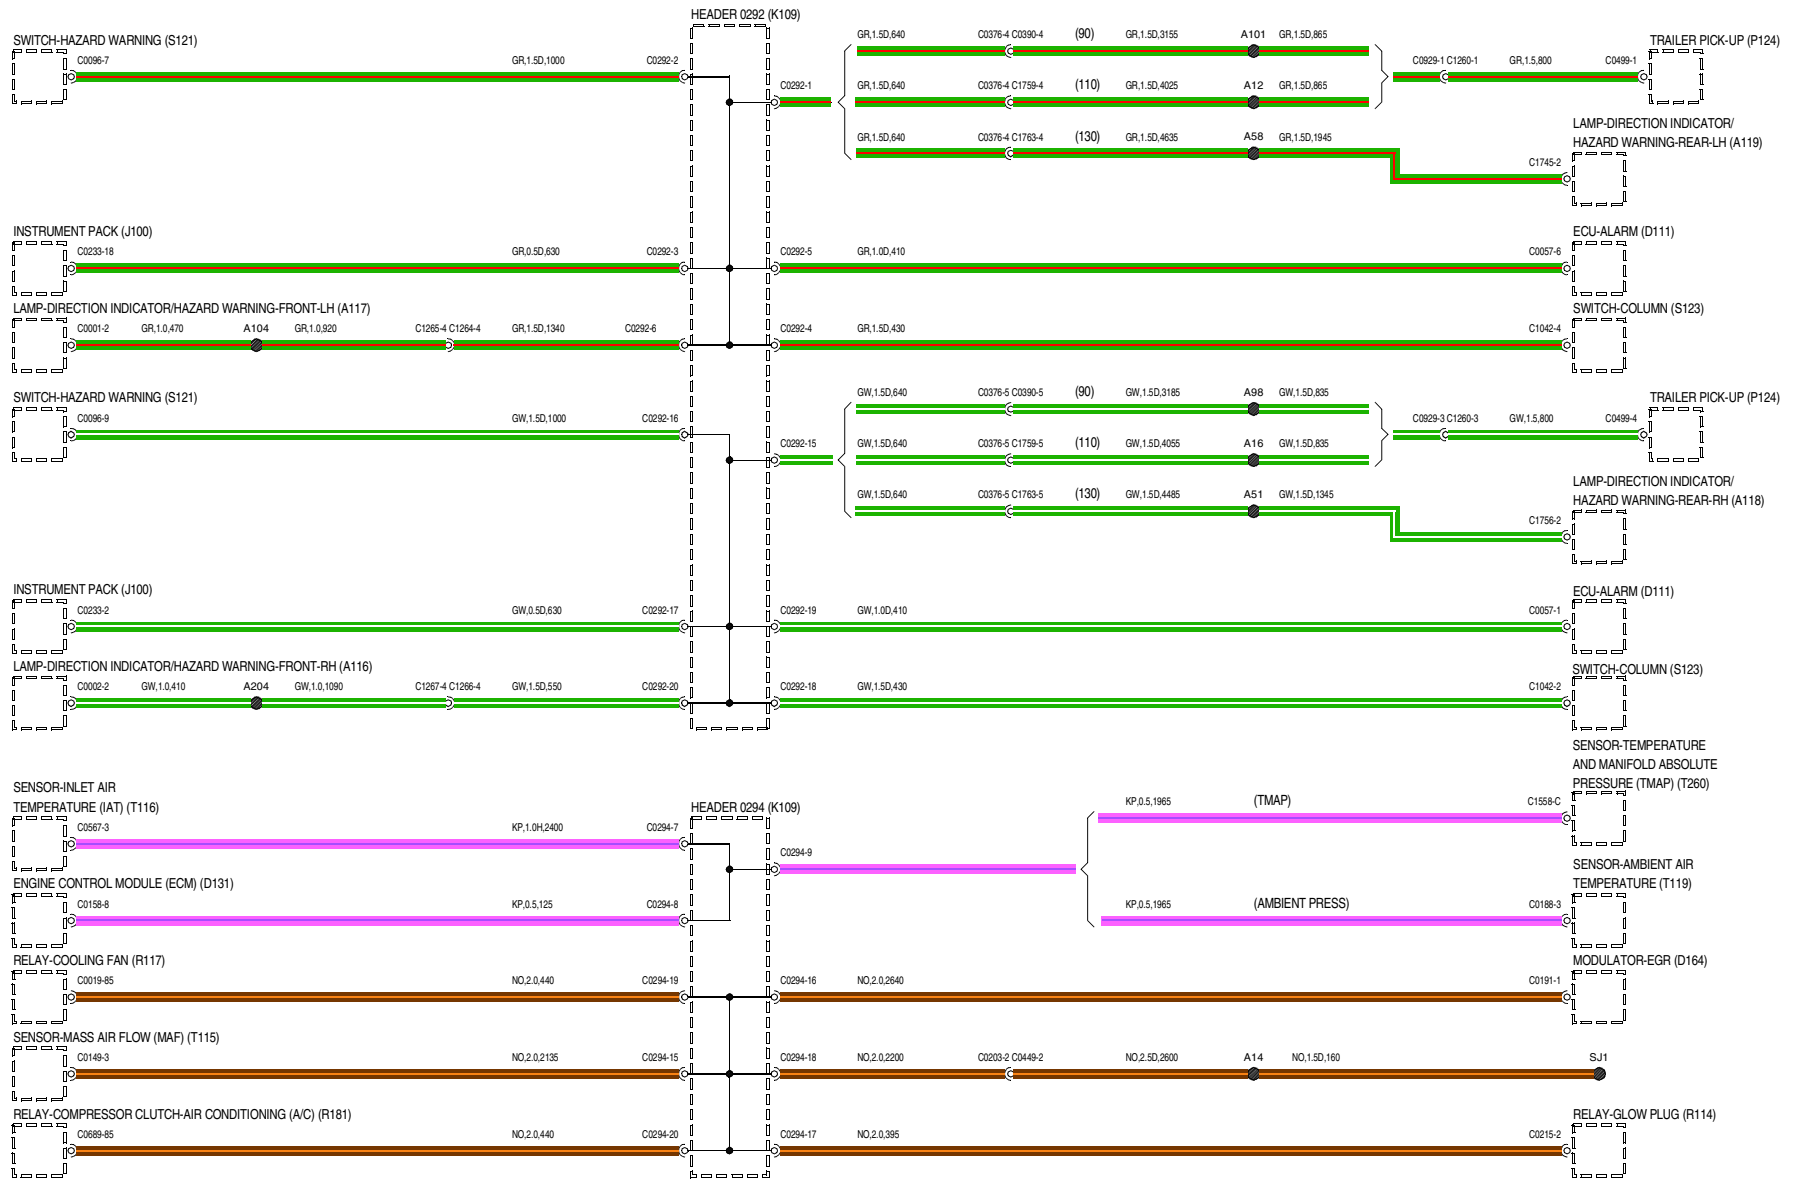

# 60 HEADER JOINTS

VWR000480-A-03

# 60 HEADER JOINTS

VWR000480-A-04

# 60 HEADER JOINTS

WVR000480-A-05