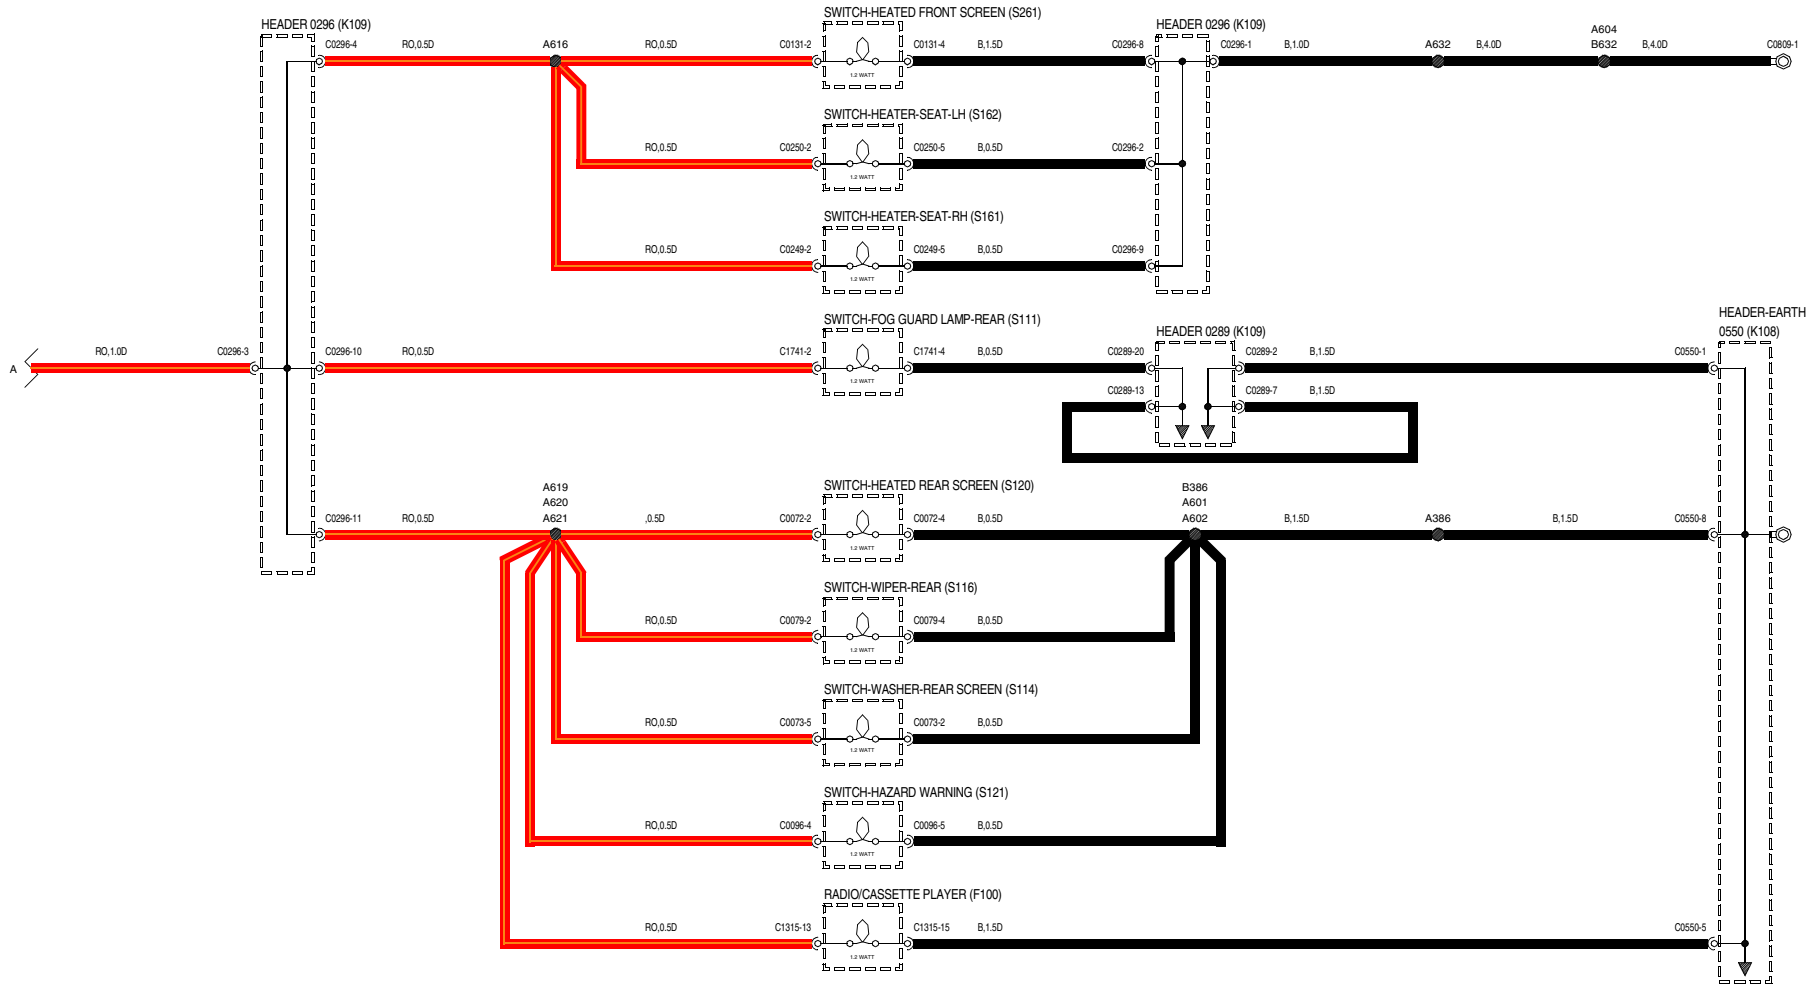

46 INTERIOR ILLUMINATION

VWR000680-A-01

46 INTERIOR ILLUMINATION

WR000680-A-02