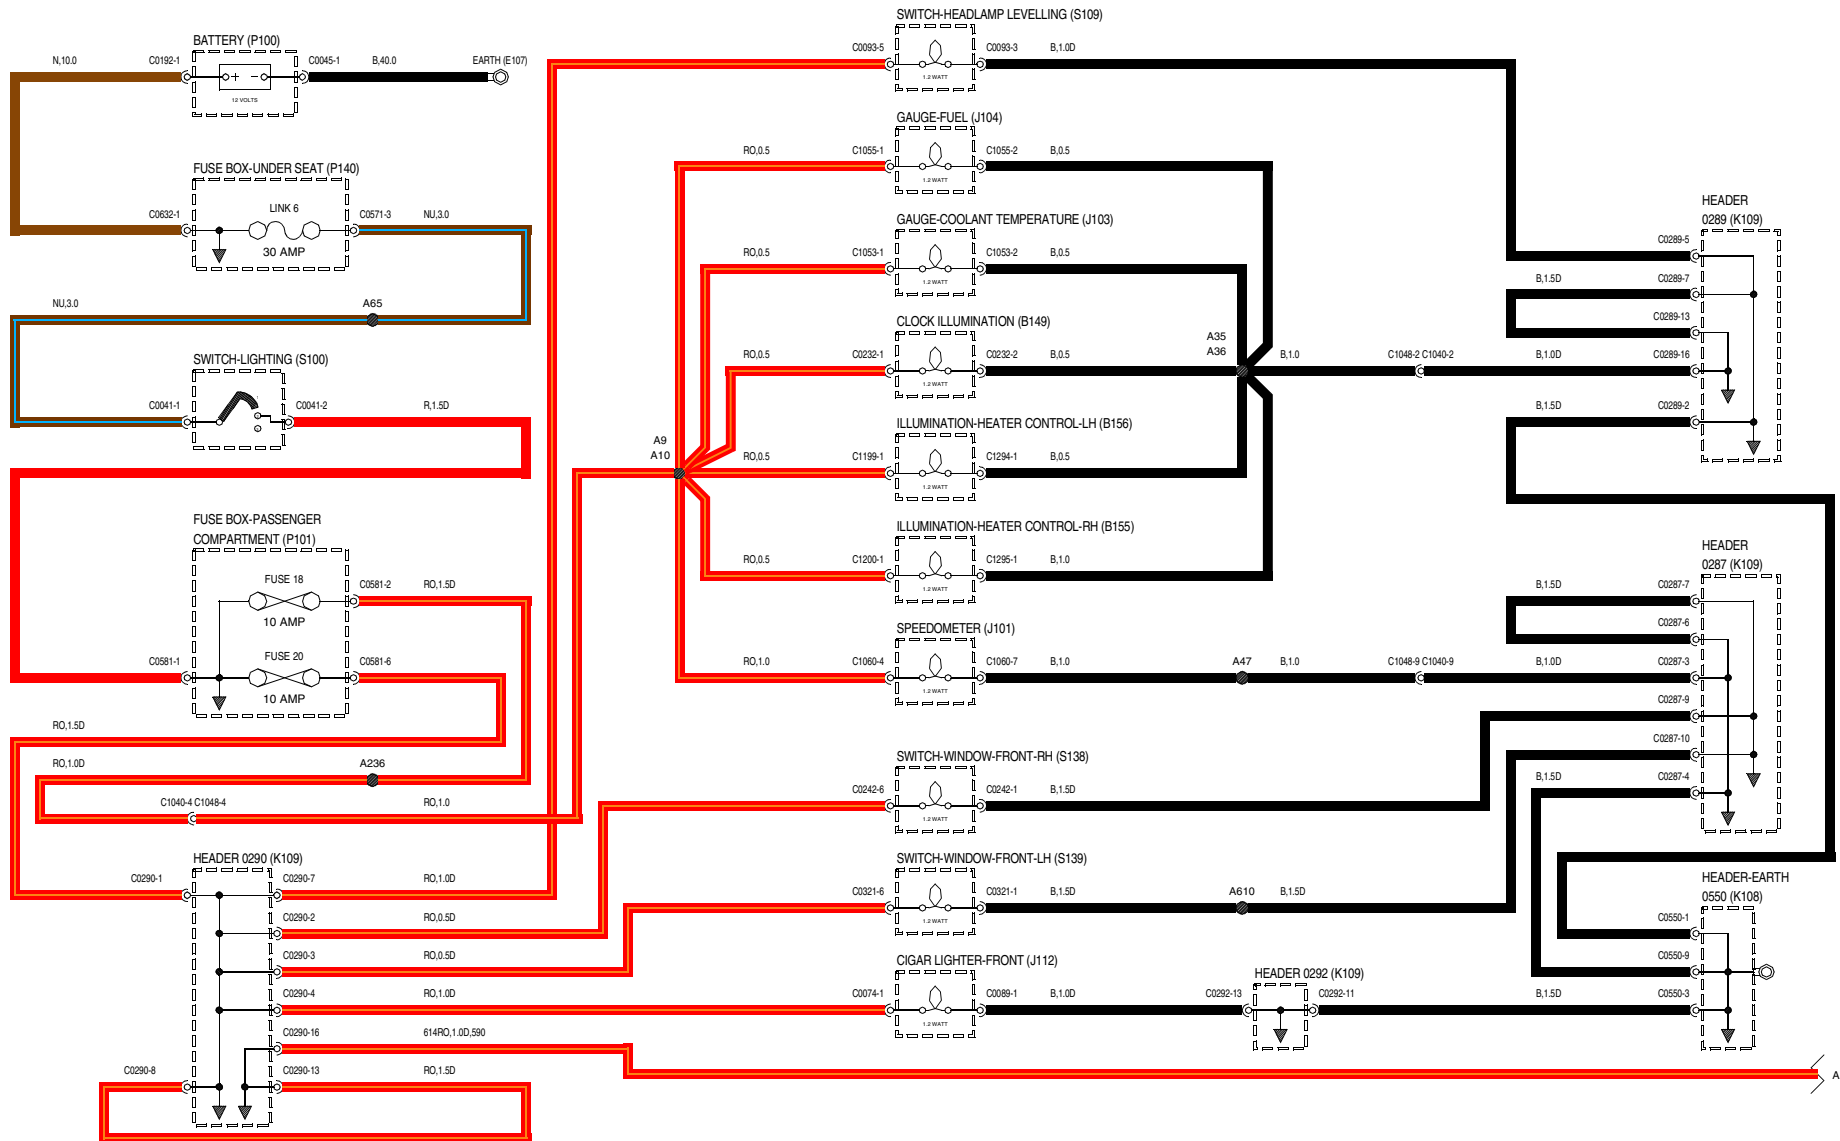

46 INTERIOR ILLUMINATION

VWR000680-A-01

46 INTERIOR ILLUMINATION

WR000680-A-02