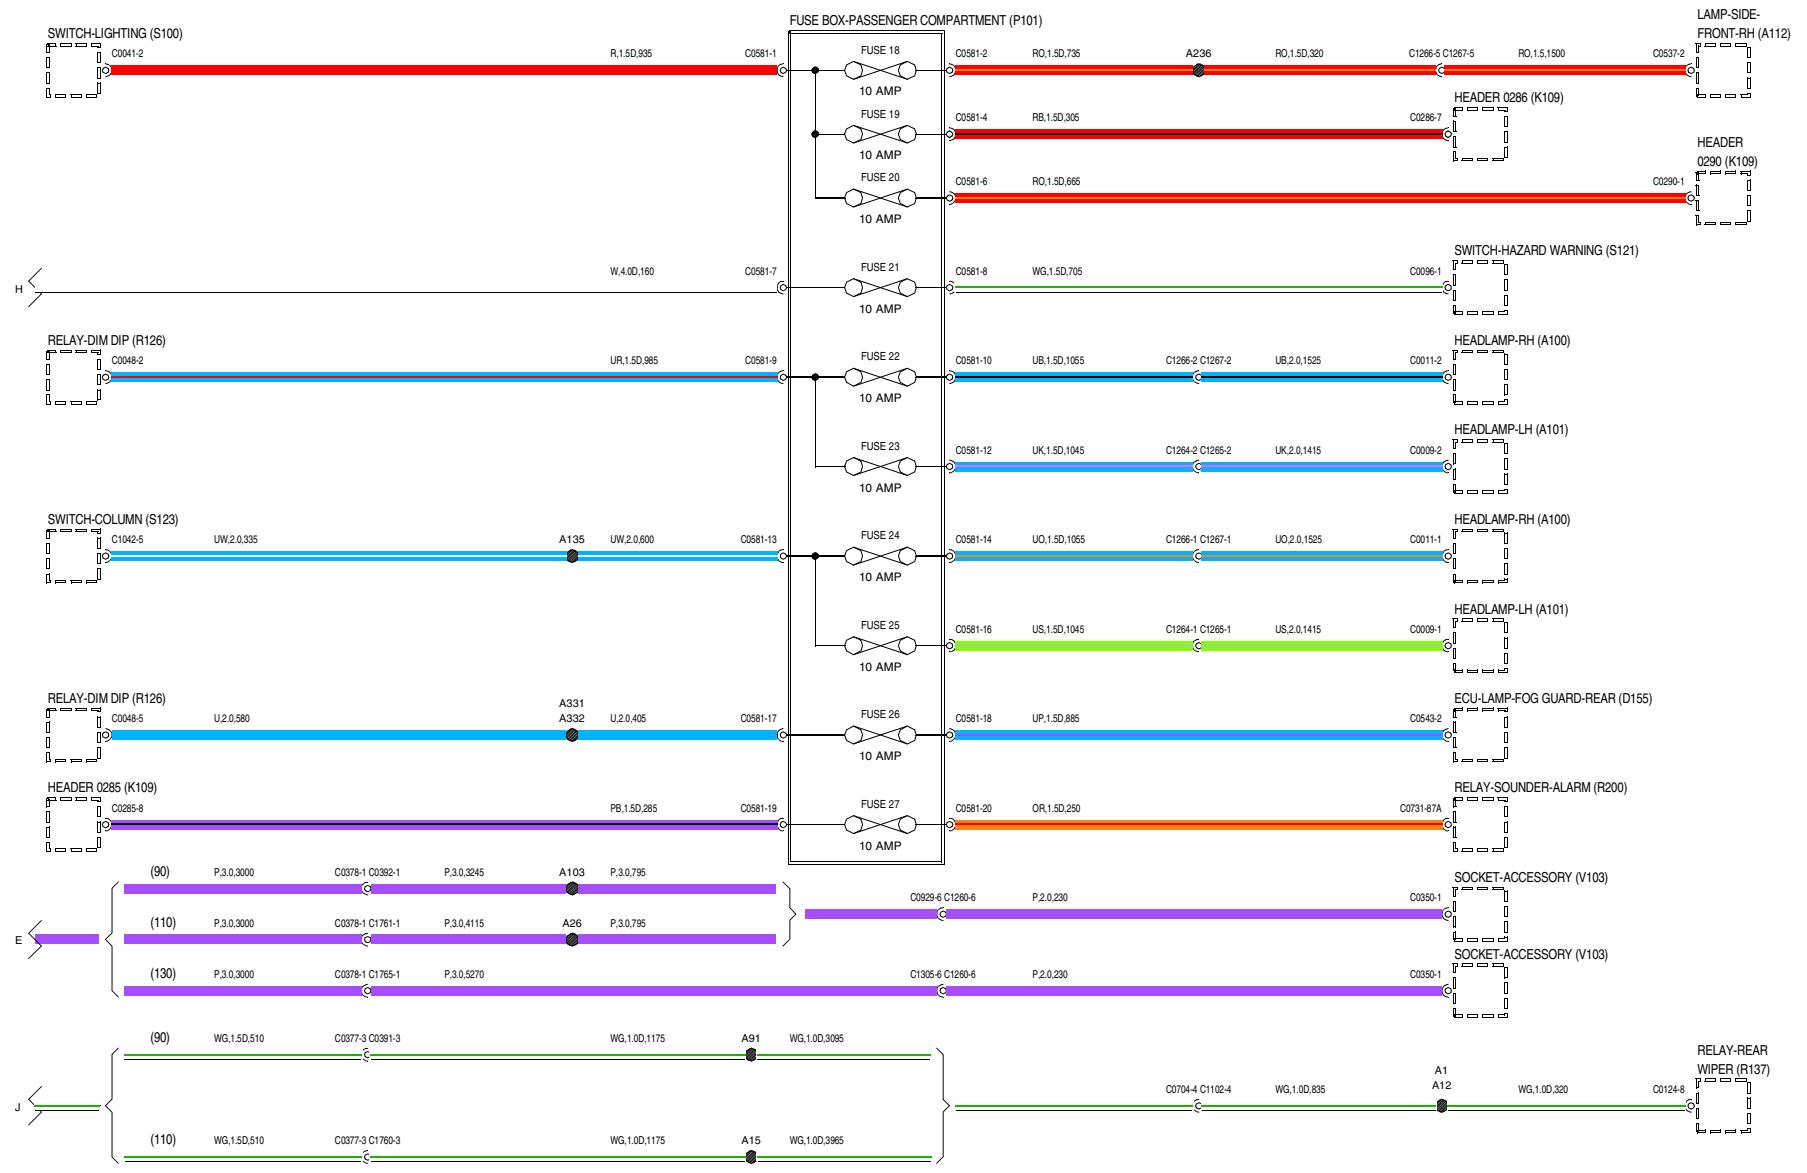

1 POWER DISTRIBUTION

300 Tdi

VWR000760-A-01

VWR000760-4-02

1 POWER DISTRIBUTION

300 Tdi

VWR000760-4-03

1 POWER DISTRIBUTION

Td5

VWR00780-A-01

VWR000780-4-02

1 POWER DISTRIBUTION

VWR000780-A-03