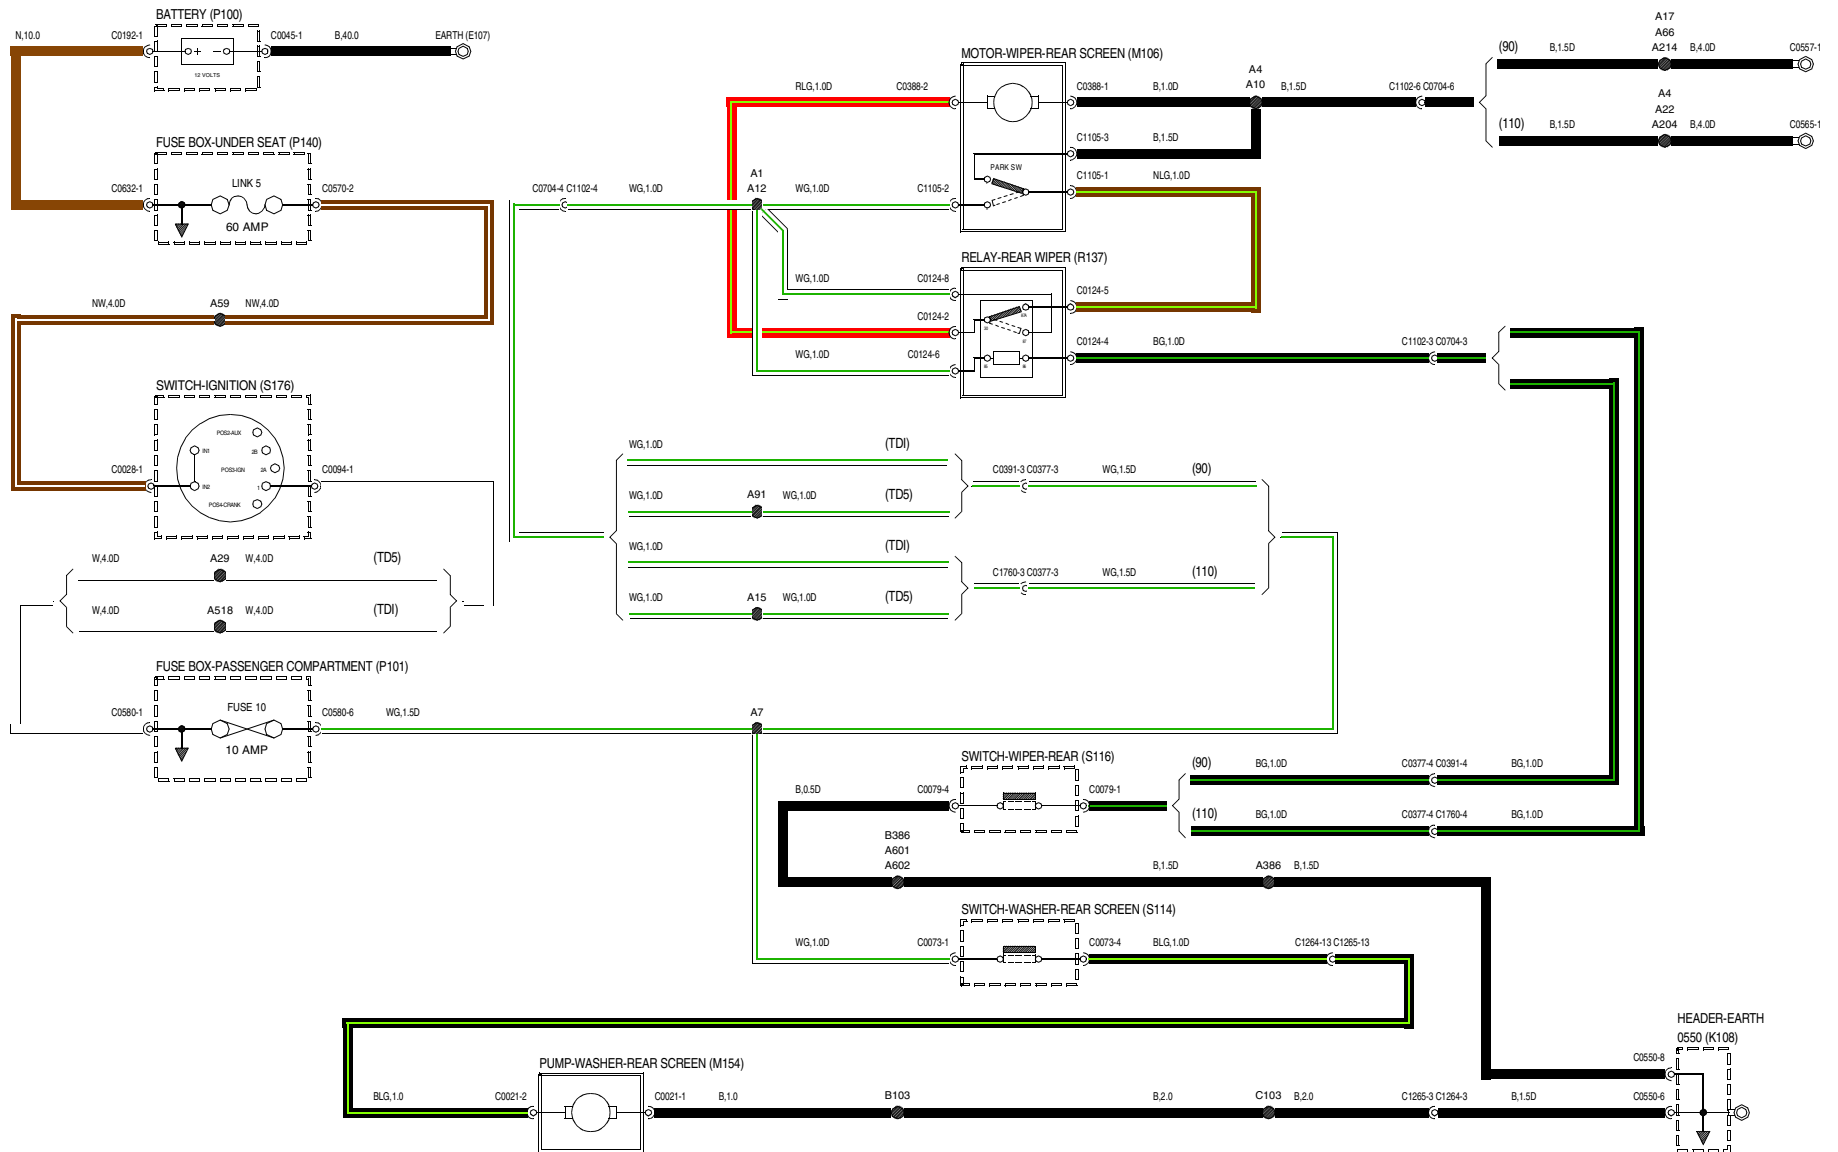

# 42 WIPERS AND WASHERS

Front

VWR003900-A-01

# 42 WIPERS AND WASHERS

Rear

VWR000920-A-01