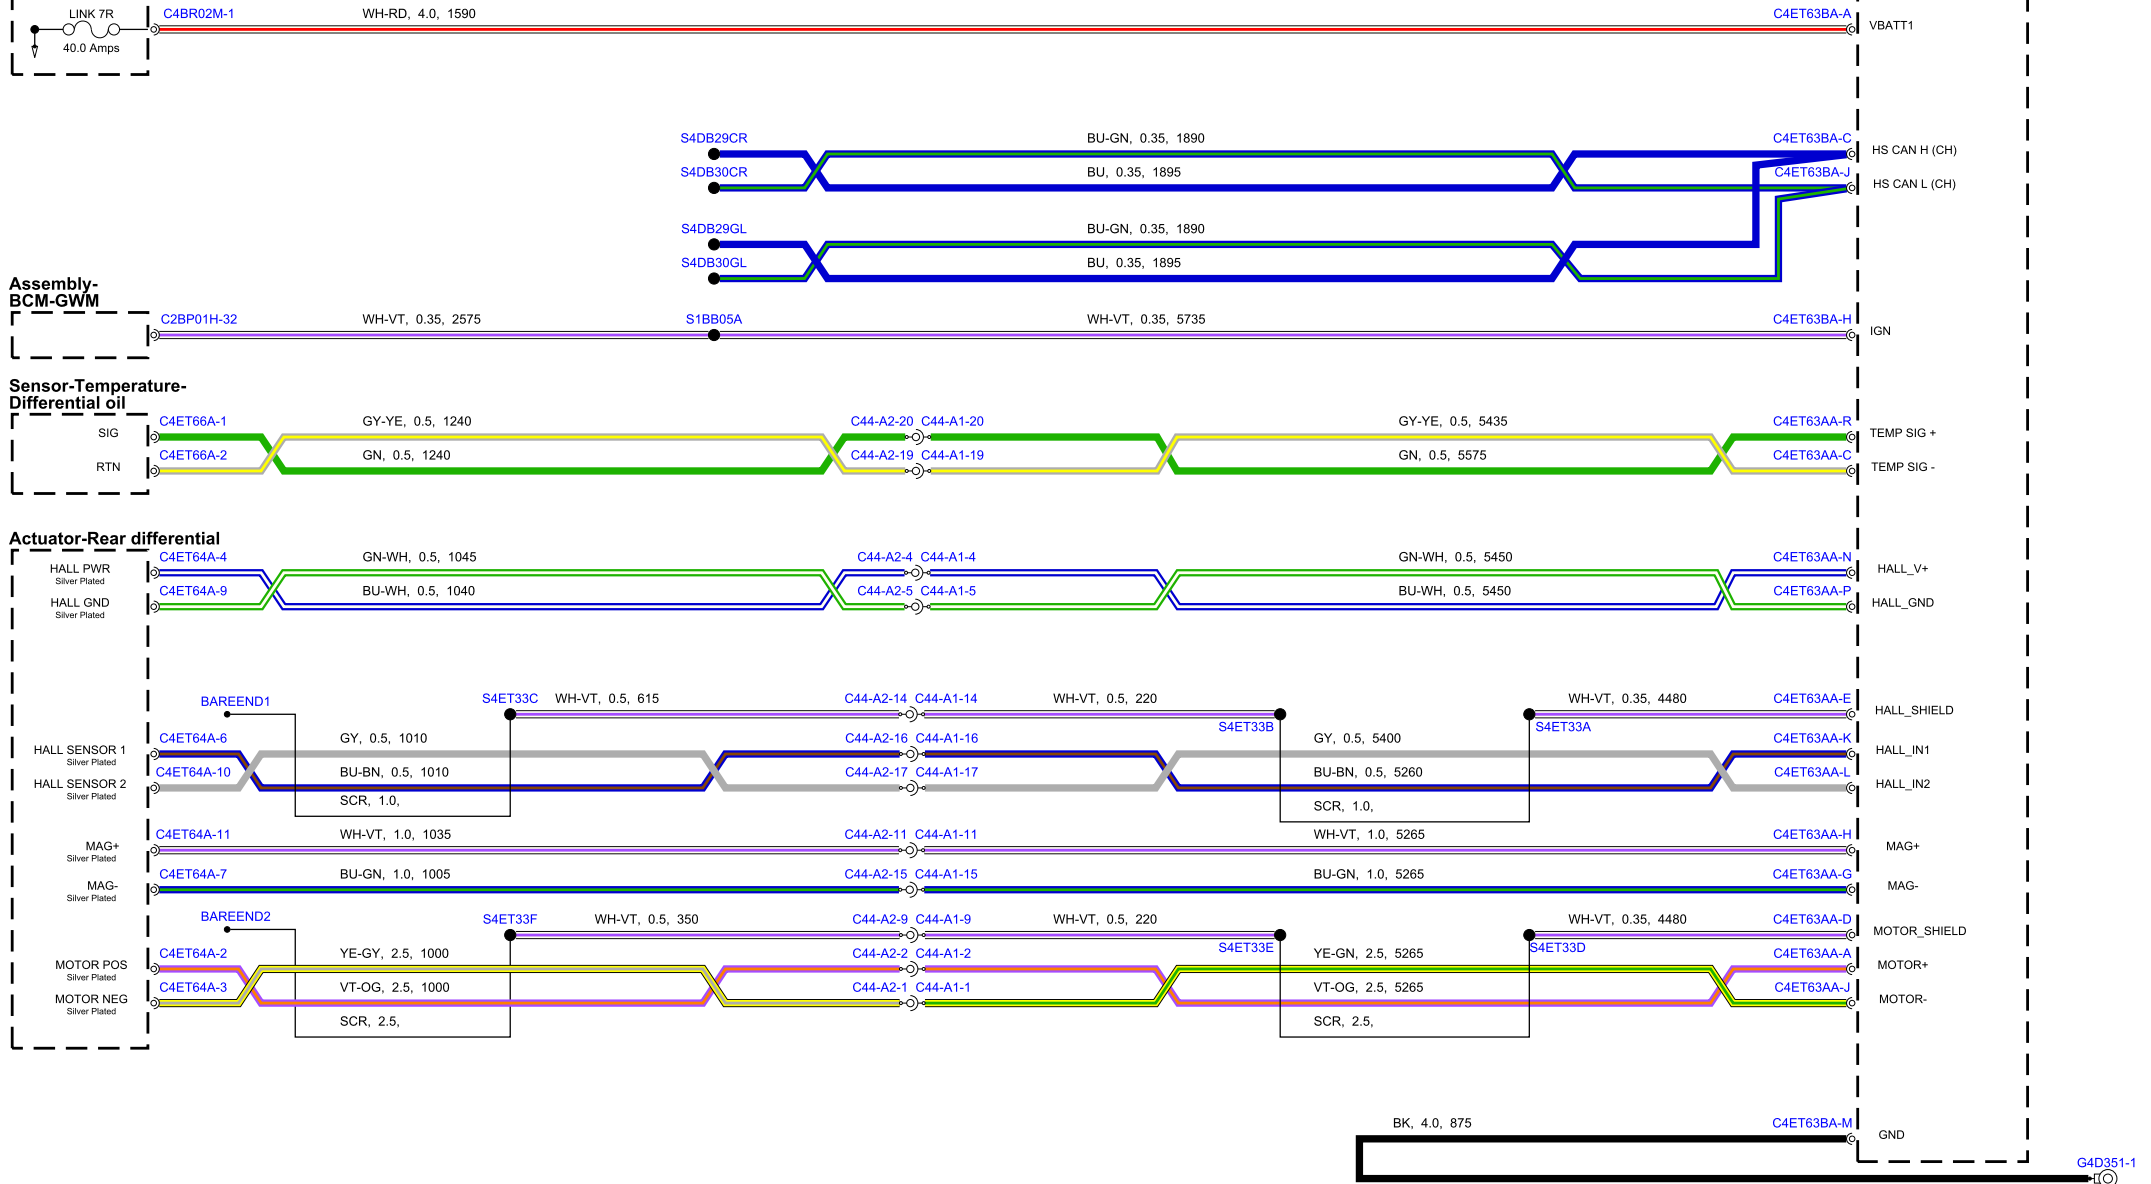

Junction box-Rear

Module-Rear differential control

G4D351-1