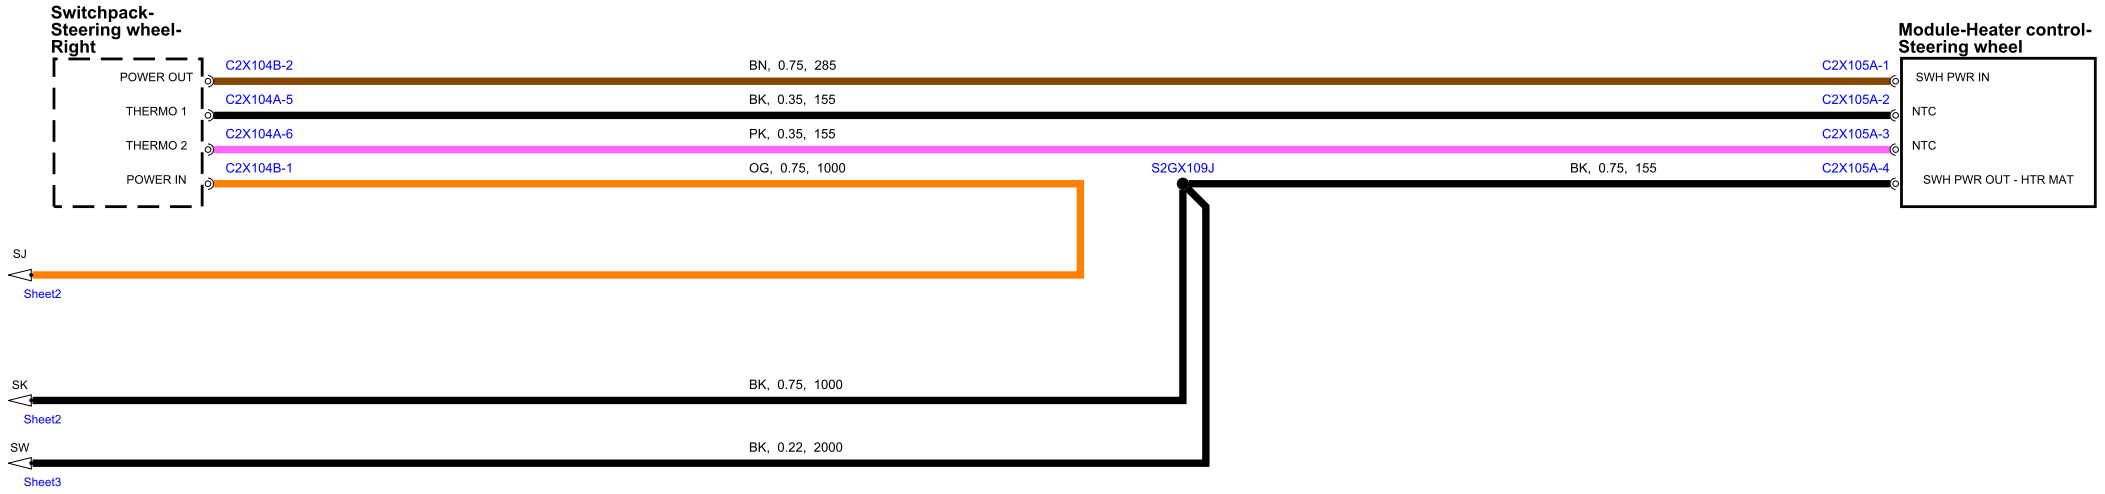

Restraints Control Module (RCM)