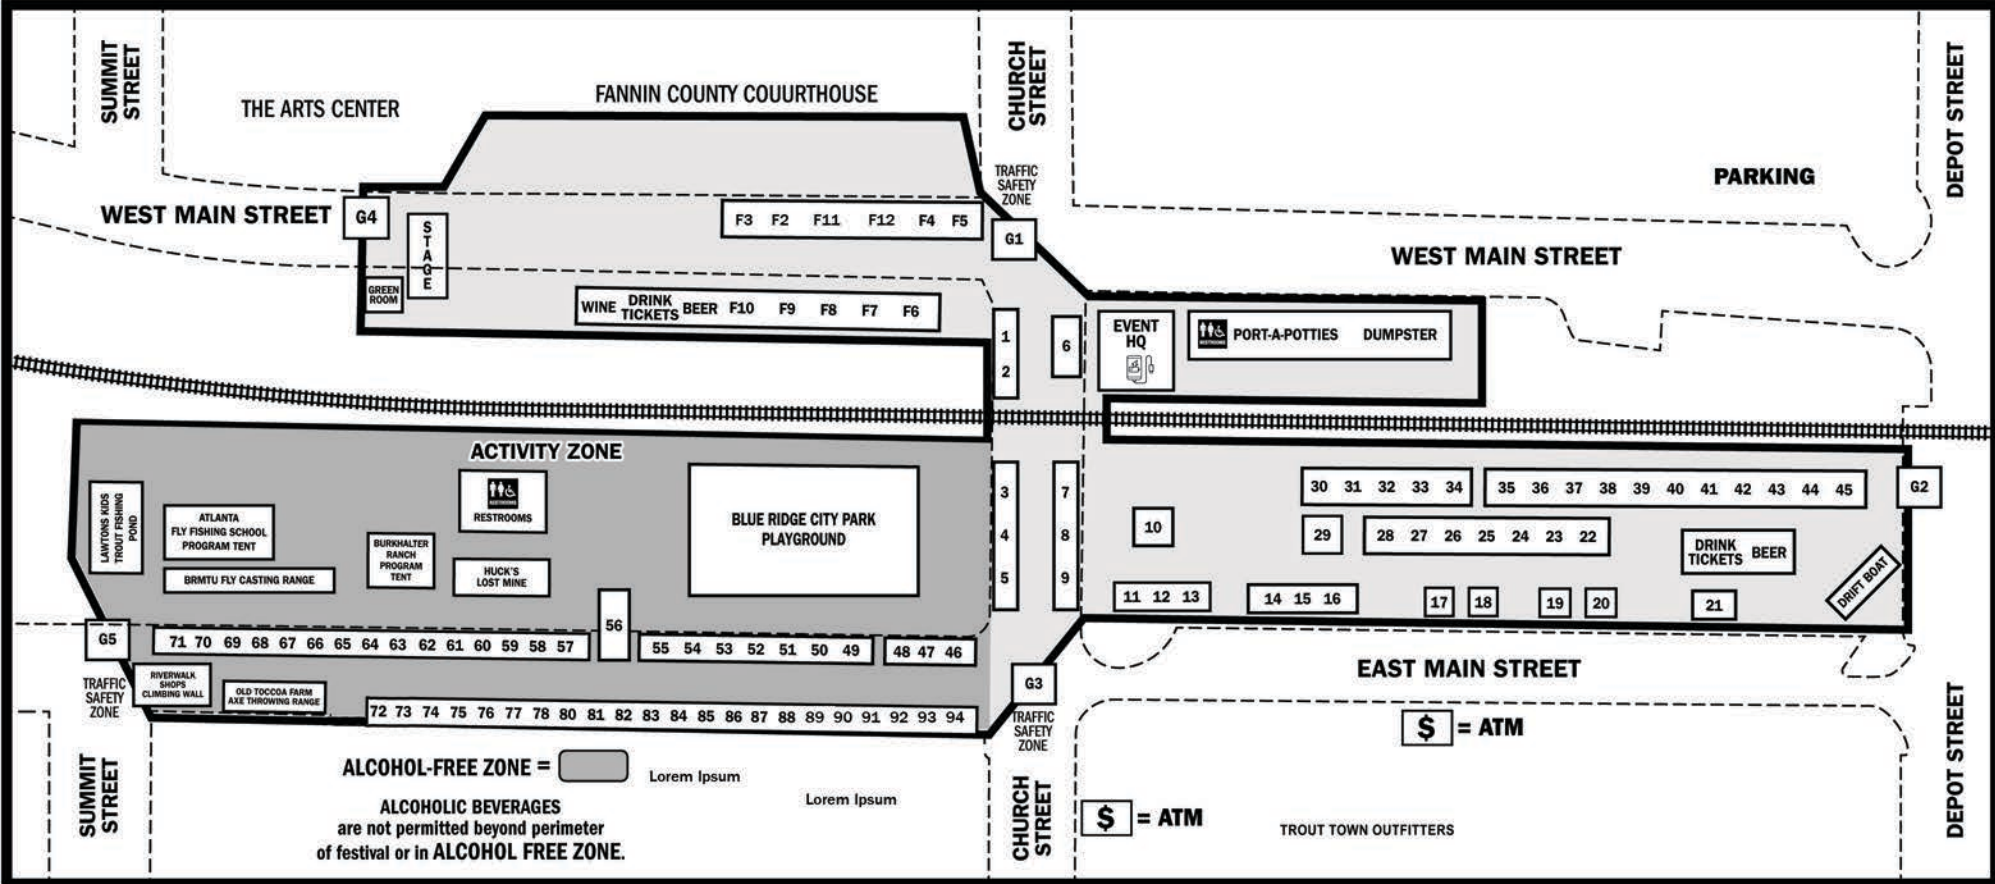

Blue Ridge TROUT FEST EVENT MAP - APRIL 27, 2024

04-24-24C

VENDOR LIST DIRECTORY

1 SOLDIER SOLUTIONS	23 SOARING EAGLE OUTFITTERS	45 APPALACHIA GEORGIA FRIENDS OF THE BEARS	67 TROUT TALKIN'	89 CARTECAY BIKE SHOP
2 US ARMY RECRUITING	24 REELING IN SERENITY	46 AMERICAN LEGION #248	68 LEGACY FLY FISHING	90 INTENTIONALLY LEFT VACANT
3 TRONCALLI SUBARU	25 BURKHALTER RANCH	47 BOB'S TACKLE SHOP	69 ALPHARETTA OUTFITTERS	91 TOCCOA RIVER OUTFITTERS/LAKE BLUE RIDGE OUTFITTERS
4 TRONCALLI SUBARU	26 STAUROLITE BARN	48 CHOTA OUTDOOR GEAR/RANGER OUTDOORS	70 BOWMAN OUTDOORS	92 TOCCOA RIVER OUTFITTERS/LAKE BLUE RIDGE OUTFITTERS
5 TRONCALLI SUBARU	27 GA GROWN #1 -- THE FARM SAUCE	49 APPALACHIAN ELECTRIC BIKES	71 BOWMAN OUTDOORS	93 TOCCOA RIVER OUTFITTERS/LAKE BLUE RIDGE OUTFITTERS
6 NANA & PAPA'S ICE CREAM	28 GA GROWN #2 -- APPALACHIAN KITCHENS	50 TDS TELECOM	72 SUPER OVERLAND OUTFITTERS	94 TOCCOA RIVER OUTFITTERS/LAKE BLUE RIDGE OUTFITTERS
7 BLUE RIDGE MOUNTAIN TU/BRTF MERCHANDISE	29 GA GROWN COOKING DEMO	51 CHIEF PROVISIONS	73 SUPER OVERLAND OUTFITTERS	F2 GRUMPY OLD MEN MERCHANDISE
8 GA TU COUNCIL	30 FIN'HER THINGS	52 STUCK ON YOU CREATIONS	74 MOUNTAINSIDE TRAILER SALES & REPAIR	F3 MERCIER ORCHARDS
9 PROJECT HEALING WATERS	31 6 PONDS FARM	53 BLUE RIDGE KOA	75 MOUNTAINSIDE TRAILER SALES & REPAIR	F4 DIARY QUEEN--BLUE RIDGE
10 TOCCOA RIVERSIDE RESTAURANT	32 FAITH PRESBYTERIAN CHURCH	54 GEORGIA FOREST WATCH	76 GA DNR-US FISH & WILDLIFE SERVICE	BEER - GRUMPY OLD MEN BREWING COMPANY
11 BLUE RIDGE FLY FISHING SCHOOL	33 AUTHOR'S TABLE	55 TROUT TOWN OUTFITTERS	77 GA DNR-US FISH & WILDLIFE SERVICE	WINE - LANGE TWINS FAMILY VINEYARDS
12 GREAT MEADOWS CANOES & KAYAKS	34 AIRMED CARE	56 BENTON MACKAYE TRAIL ASSOC.	78 DOC'S HEALING HIVES & HONEY	F5 MOUNTAIN KETTLE KORN
13 ON THE FLY SOUTH	35 PORCH LIFE 365	57 TOCCOA VALLEY CAMPGROUND	79 INTENTIONALLY LEFT VACANT	F6 SHARPE'S SOUTHERN SMOKESTACK
14 OLD TOCCOA FARM	36 PORCH LIFE 365	58 LEAF GUARD	80 TENNESSEE VALLEY AUTHORITY	F7 THE INKED PIG
15 NOONTOOTLA CREEK FARM	37 LUXURY FOCUS SAFARIS/AFRIKA CORNER	59 BALLARDS OF BLUERIDGE	81 FANNIN COUNTY MIDDLE SCHOOL STUDENTS	F8 SMASH HIT BURGERS
16 NOONTOOTLA CREEK FARM	38 LILLY OF THE VALLEY SOAPS	60 COHUTTA FISHING CO.	82 STUTTERFLY INC	F9 MYSTIC MOUNTAIN PIZZA
17 MOUNTAIN SOTHEBY'S INT'L REALTY	39 CASTING FOR RECOVERY	61 THE FLY DOCTOR	83 COSMIC STREAM	F10 BROOKTON CATFISH SCHOOL
18 BLUE RIDGE FLIES	40 GREENHOUSE DOOR DÉCOR	62 US FOREST SERVCE-GEORGIA FORESTRY COMMISSION	84 CADDIS SHACK	F11 AH BEVERAGE CO.
19 TITSN TROUT	41 CHESTER'S PROVISIONS	63 MOUNTAINEER TROUT FISHING	85 NORTH FLY APPAREL	F12 MOUNTAIN TAPAS
20 BLUE RIDGE ADVENTURE WEAR	42 WILL HARRISON FINE ART	64 ON THE FLY EXCURSIONS	86 TRAILSIDE WORKSHOP	
21 SMOKEY BEAR CIGARS & CAFÉ	43 SAVE GEORGIA HEMLOCKS	65 ARC FLYRODS	87 OUTDOOR IMPULSE	
22 OCOEE MOUNTAIN COTTAGES	44 FANNIN COUNTY CHAMBER OF COMMERCE	66 SOUTHERN FISHING SCHOOLS	88 RIVER LIVER	

ACTIVITY ZONE