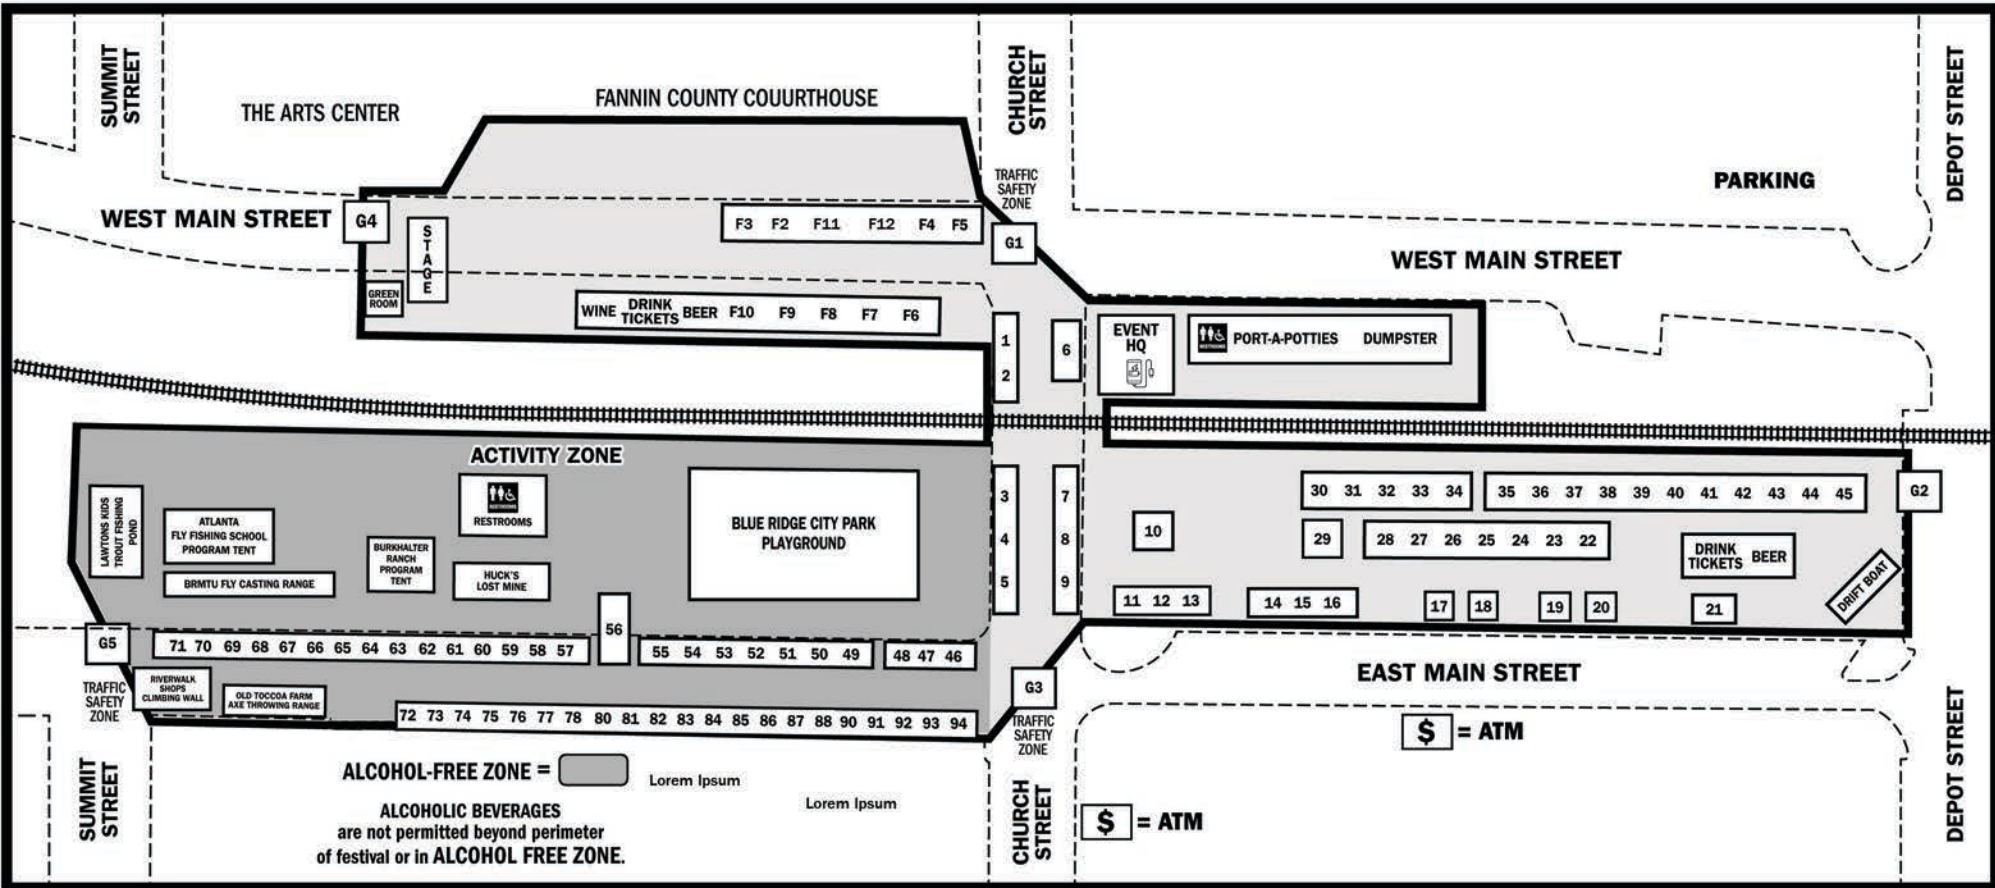

Blue Ridge TROUT FEST EVENT MAP - APRIL 27, 2024

04-23-24

VENDOR LIST DIRECTORY

1 SOLDIER SOLUTIONS	23 SOARING EAGLE OUTFITTERS	45 APPALACHIA GEORGIA FRIENDS OF THE BEARS	67 TROUT TALKIN'	89 INTENTIONALLY LEFT VACANT
2 US ARMY RECRUITING	24 REELING IN SERENITY	46 AMERICAN LEGION #248	68 LEGACY FLY FISHING	90 CARTECAY BIKE SHOP
3 TRONCALLI SUBARU	25 BURKHALTER RANCH	47 BOB'S TACKLE SHOP	69 ALPHARETTA OUTFITTERS	91 TOCCOA RIVER OUTFITTERS/LAKE BLUE RIDGE OUTFITTERS
4 TRONCALLI SUBARU	26 STAUROLITE BARN	48 CHOTA OUTDOOR GEAR/RANGER OUTDOORS	70 BOWMAN OUTDOORS	92 TOCCOA RIVER OUTFITTERS/LAKE BLUE RIDGE OUTFITTERS
5 TRONCALLI SUBARU	27 GA GROWN #1 -- THE FARM SAUCE	49 APPALACHIAN ELECTRIC BIKES	71 BOWMAN OUTDOORS	93 TOCCOA RIVER OUTFITTERS/LAKE BLUE RIDGE OUTFITTERS
6 NANA & PAPA'S ICE CREAM	28 GA GROWN #2 -- APPALACHIAN KITCHENS	50 TDS TELECOM	72 SUPER OVERLAND OUTFITTERS	94 TOCCOA RIVER OUTFITTERS/LAKE BLUE RIDGE OUTFITTERS
7 BLUE RIDGE MOUNTAIN TU/BRTF MERCHANDISE	29 GA GROWN COOKING DEMO	51 CHIEF PROVISIONS	73 SUPER OVERLAND OUTFITTERS	F2 GRUMPY OLD MEN MERCHANDISE
8 GA TU COUNCIL	30 FIN'HER THINGS	52 STUCK ON YOU CREATIONS	74 MOUNTAINSIDE TRAILER SALES & REPAIR	F3 MERCIER ORCHARDS
9 PROJECT HEALING WATERS	31 6 PONDS FARM	53 BLUE RIDGE KOA	75 MOUNTAINSIDE TRAILER SALES & REPAIR	F4 DIARY QUEEN--BLUE RIDGE
10 TOCCOA RIVERSIDE RESTAURANT	32 FAITH PRESBYTERIAN CHURCH	54 GEORGIA FOREST WATCH	76 GA DNR-US FISH & WILDLIFE SERVICE	BEER - GRUMPY OLD MEN BREWING COMPANY
11 BLUE RIDGE FLY FISHING SCHOOL	33 AUTHOR'S TABLE	55 DOC'S HEALING HIVES & HONEY	77 GA DNR-US FISH & WILDLIFE SERVICE	WINE - LANGE TWINS FAMILY VINEYARDS
12 GREAT MEADOWS CANOES & KAYAKS	34 AIRMED CARE	56 BENTON MACKAYE TRAIL ASSOC.	78 TROUT TOWN OUTFITTERS	F5 MOUNTAIN KETTLE KORN
13 ON THE FLY SOUTH	35 PORCH LIFE 365	57 TOCCOA VALLEY CAMPGROUND	79 INTENTIONALLY LEFT VACANT	F6 SHARPE'S SOUTHERN SMOKESTACK
14 OLD TOCCOA FARM	36 PORCH LIFE 365	58 LEAF GUARD	80 TENNESSEE VALLEY AUTHORITY	F7 THE INKED PIG
15 TITS N TROUT	37 LUXURY FOCUS SAFARIS/AFRIKA CORNER	59 BALLARDS OF BLUERIDGE	81 FANNIN COUNTY MIDDLE SCHOOL STUDENTS	F8 SMASH HIT BURGERS
16 NOONTOOLA CREEK FARM	38 LILLY OF THE VALLEY SOAPS	60 COHUTTA FISHING CO.	82 STUTTERFLY INC	F9 MYSTIC MOUNTAIN PIZZA
17 MOUNTAIN SOTHEBY'S INT'L REALTY	39 CASTING FOR RECOVERY	61 THE FLY DOCTOR	83 COSMIC STREAM	F10 BROOKTON CATFISH SCHOOL
18 BLUE RIDGE FLIES	40 GREENHOUSE DOOR DÉCOR	62 US FOREST SERVCE-GEORGIA FORESTRY COMMISSION	84 CADDIS SHACK	F11 AH BEVERAGE CO.
19 TITSN TROUT	41 CHESTER'S PROVISIONS	63 MOUNTAINEER TROUT FISHING	85 NORTH FLY APPAREL	F12 MOUNTAIN TAPAS
20 BLUE RIDGE ADVENTURE WEAR	42 WILL HARRISON FINE ART	64 ON THE FLY EXCURSIONS	86 TRAILSIDE WORKSHOP	
21 SMOKEY BEAR CIGARS & CAFÉ	43 SAVE GEORGIA HEMLOCKS	65 ARC FLYRODS	87 OUTDOOR IMPULSE	
22 OCOEE MOUNTAIN COTTAGES	44 FANNIN COUNTY CHAMBER OF COMMERCE	66 SOUTHERN FISHING SCHOOLS	88 RIVER LIVER	

ACTIVITY ZONE