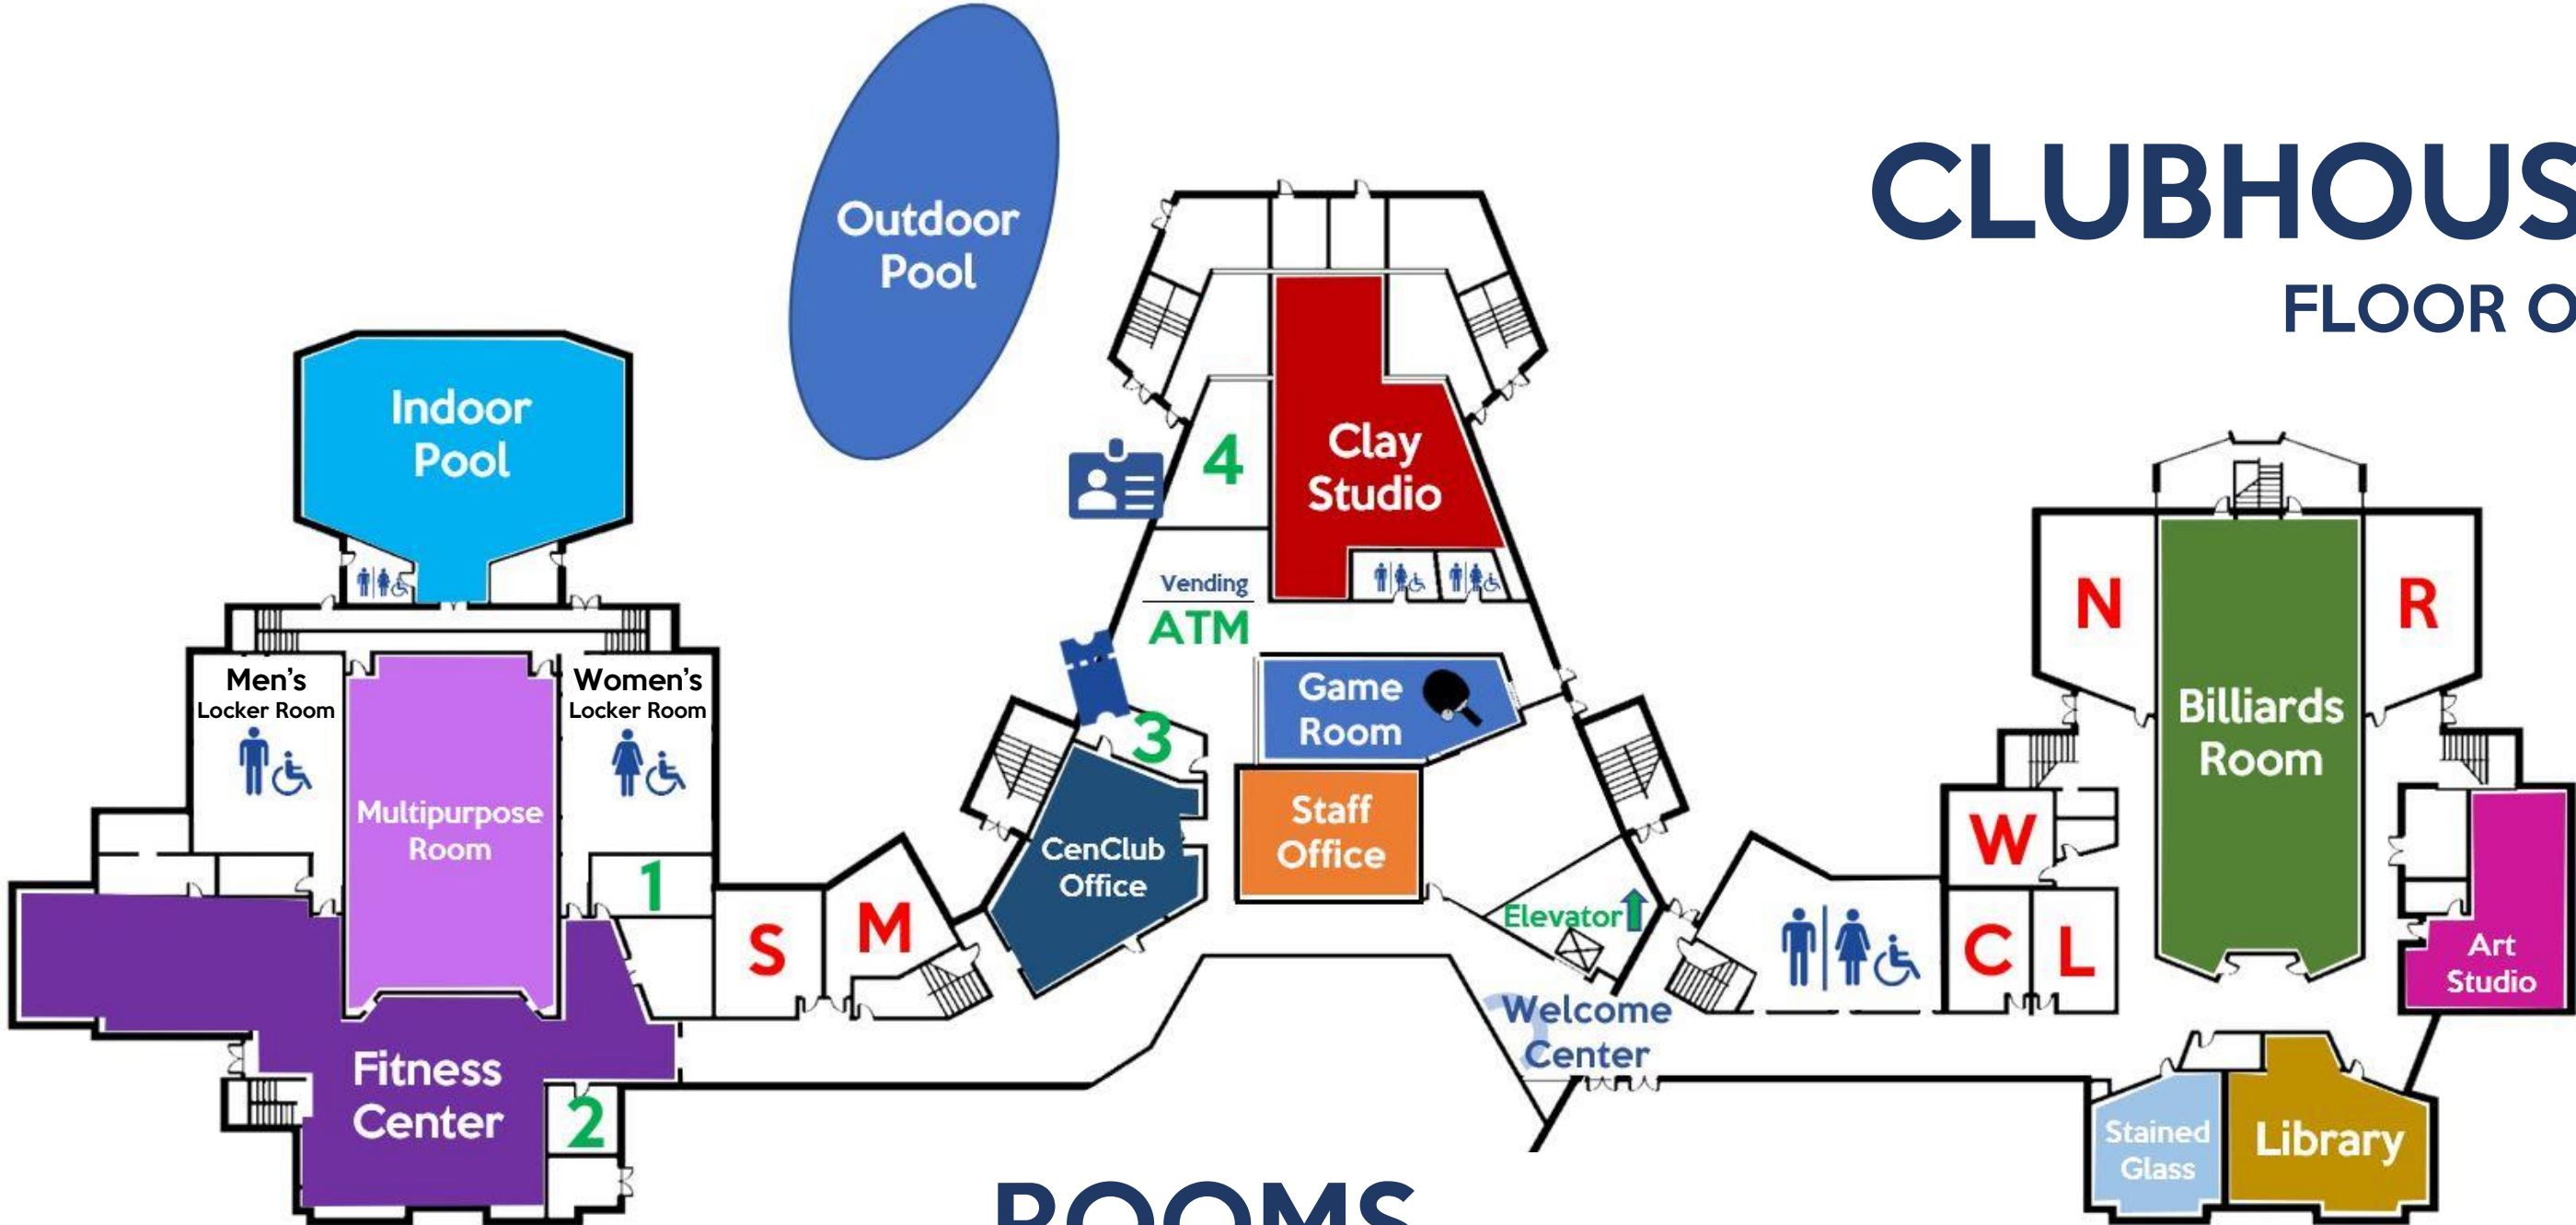

CLUBHOUSE

FLOOR ONE

OFFICES

- 1 – CenClub Board of Directors Office
- 2 – Athletic Office
- 3 – Ticket Office
- 4 – I.D. Office

ROOMS

- **C** – General Purpose C
- **L** – Lapidary
- **M** – Music Room
- **N** – International Library
- **R** – Card and Game Room
- **S** – Spin Room
- **W** – Woodshop and Stained Glass

– Restrooms