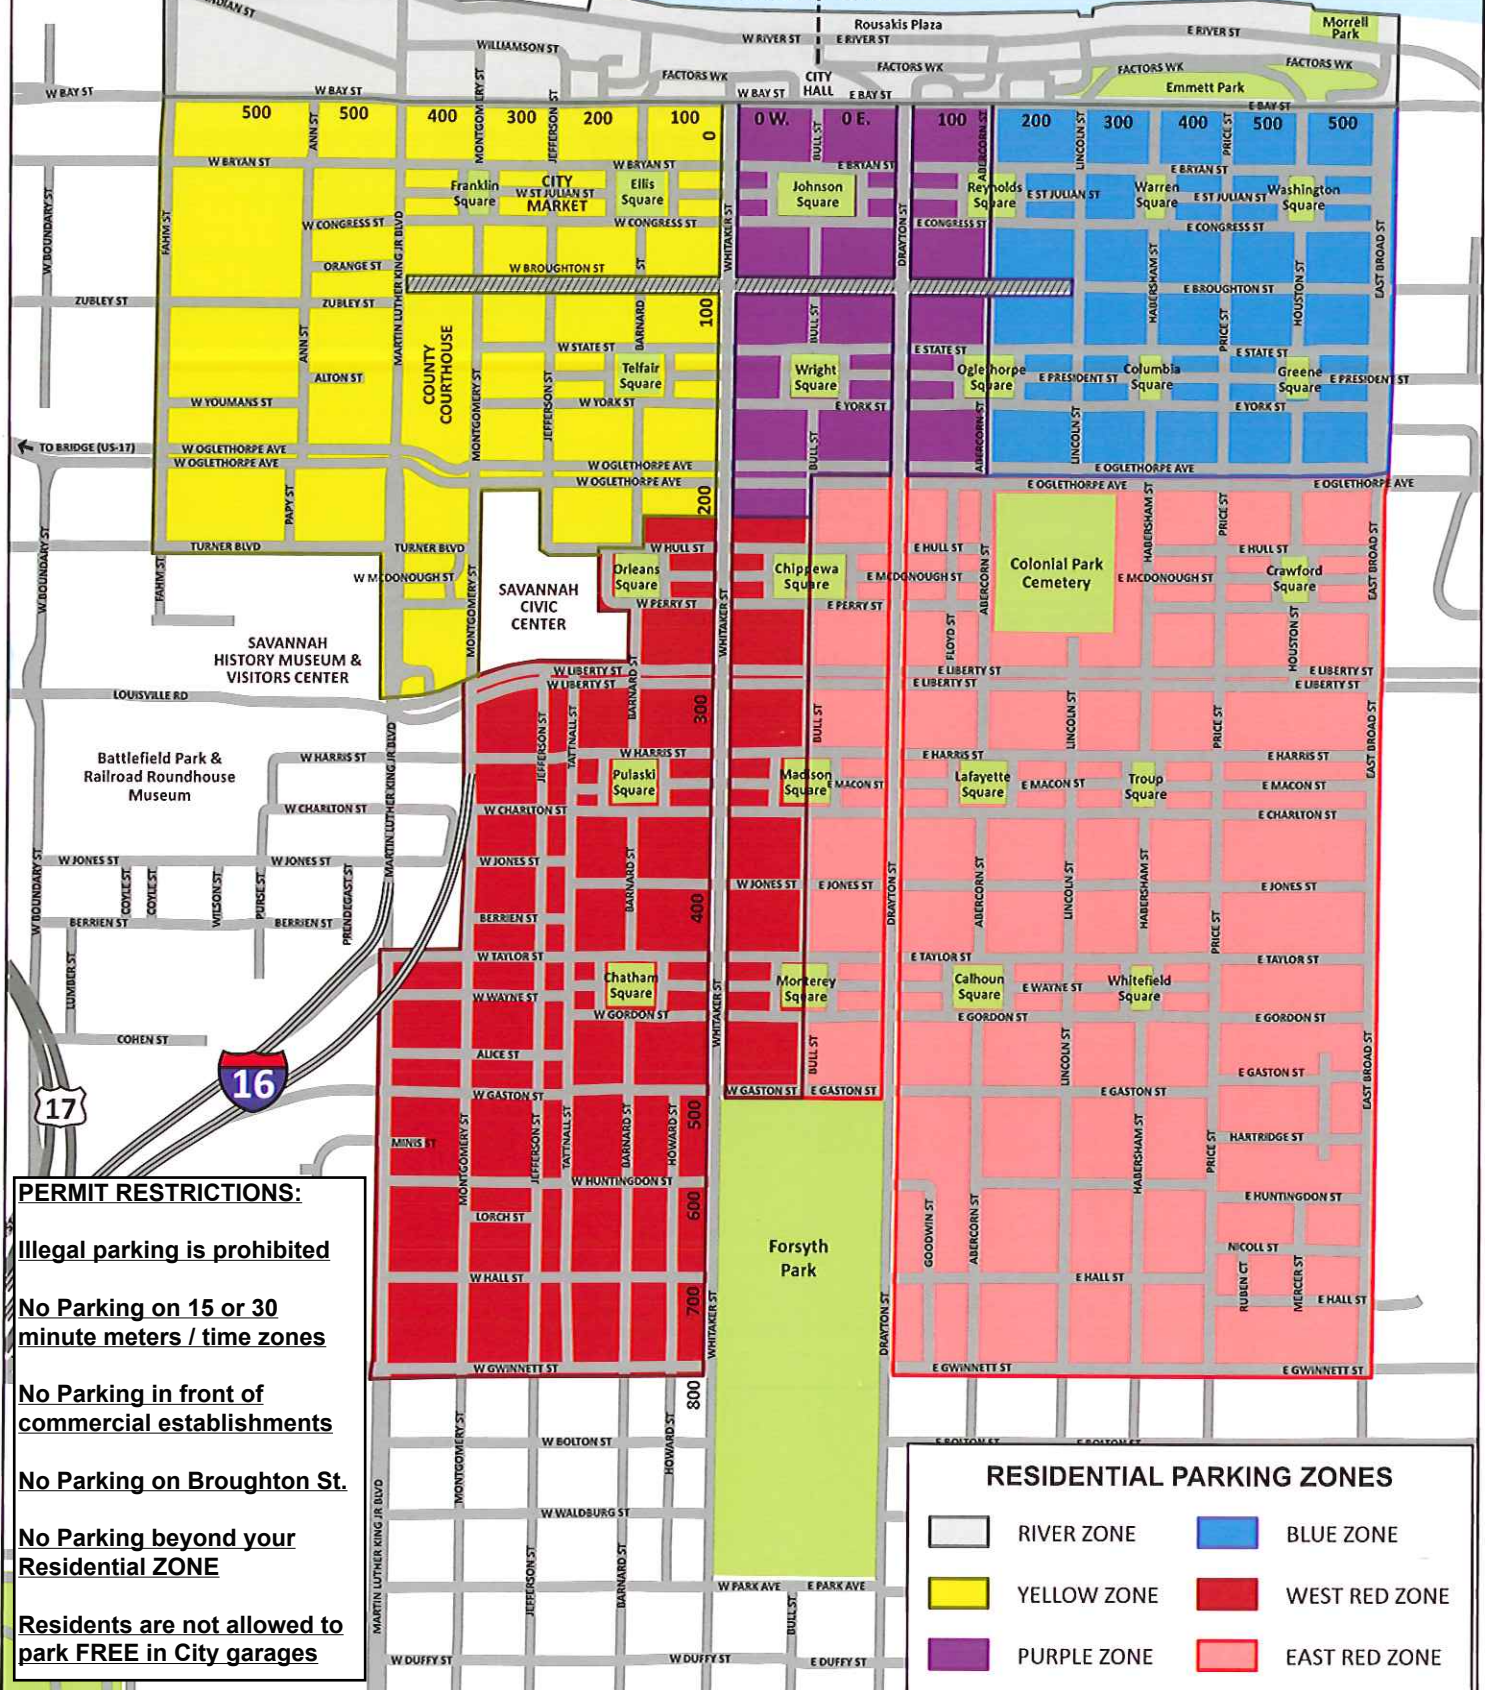

SAVANNAH RIVER

WEST EAST

PERMIT RESTRICTIONS:

- Illegal parking is prohibited
- No Parking on 15 or 30 minute meters / time zones
- No Parking in front of commercial establishments
- No Parking on Broughton St.
- No Parking beyond your Residential ZONE
- Residents are not allowed to park FREE in City garages

RESIDENTIAL PARKING ZONES

	RIVER ZONE		BLUE ZONE
	YELLOW ZONE		WEST RED ZONE
	PURPLE ZONE		EAST RED ZONE

RESIDENTIAL DECAL PARKING ZONES