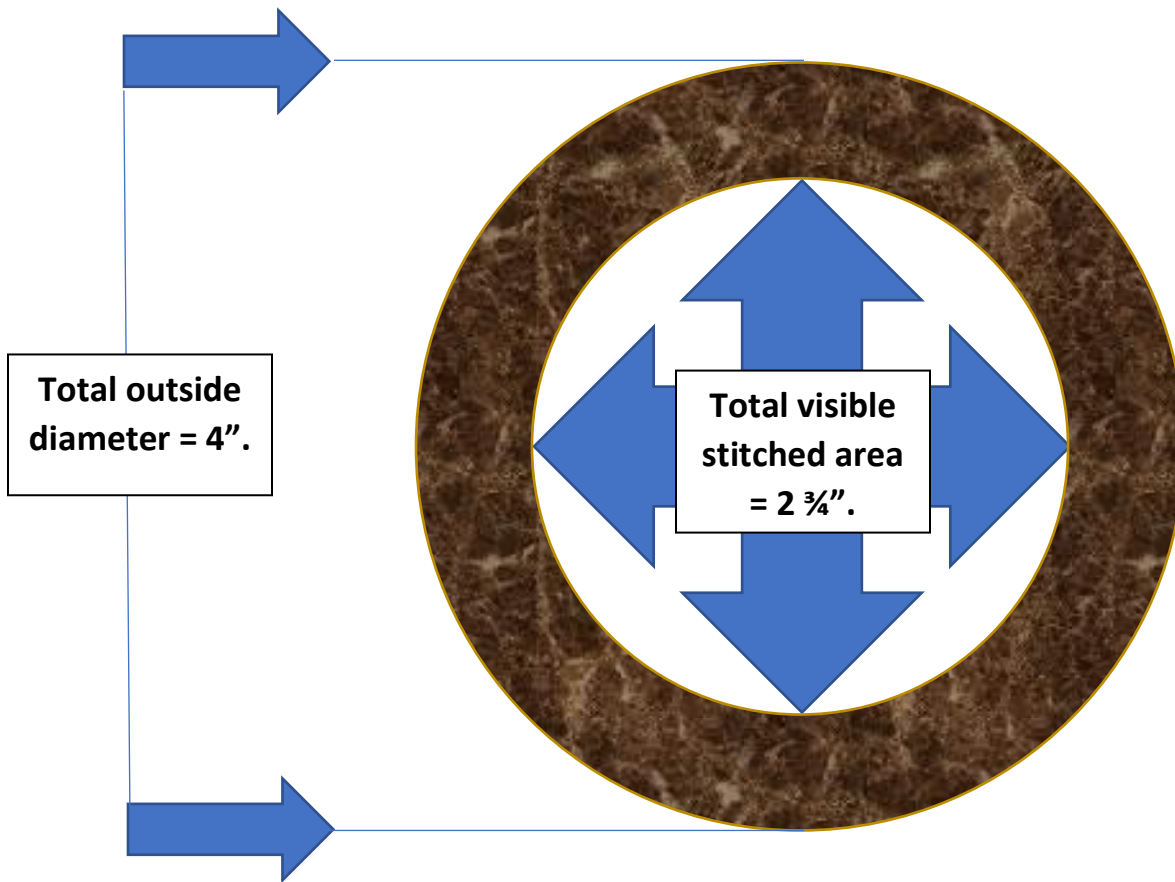

ROUND FRAMED BAG TAG TEMPLATE

Total outside diameter = 4".

Total visible stitched area = 2 3/4".

Total stitched area should be a 3" diameter circle.

Total visible stitched area will be 2 3/4" in diameter.

Total canvas size should be 3 3/4" in diameter.