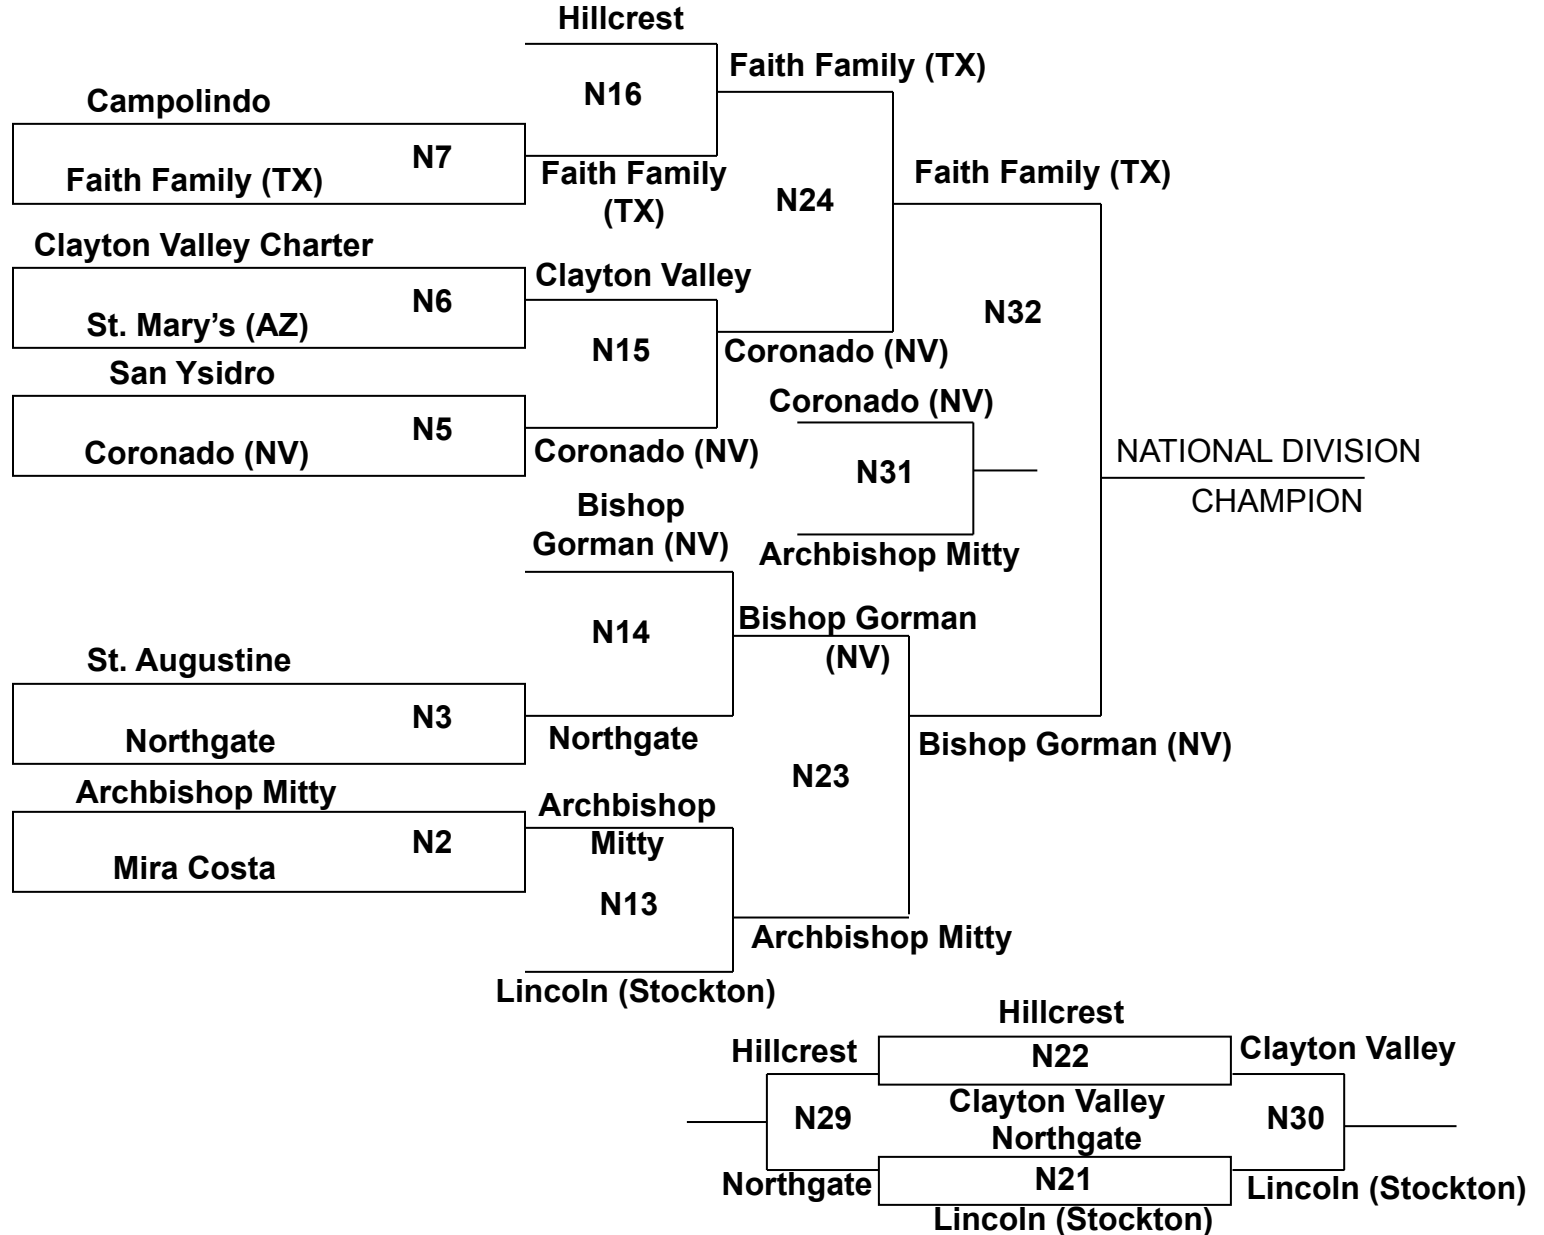

National Division At Torrey Pines High School

DAY THREE

Mira Costa

N17

Campolindo

St. Mary's (AZ)

N18

San Ysidro

DAY TWO

Campolindo

N9

San Ysidro

Mira Costa

N10

St. Augustine

Torrey Pines

N11

St. Mary's (AZ)

DAY FOUR

Campolindo

N25

St. Mary's (AZ)

San Ysidro

N26

Mira Costa