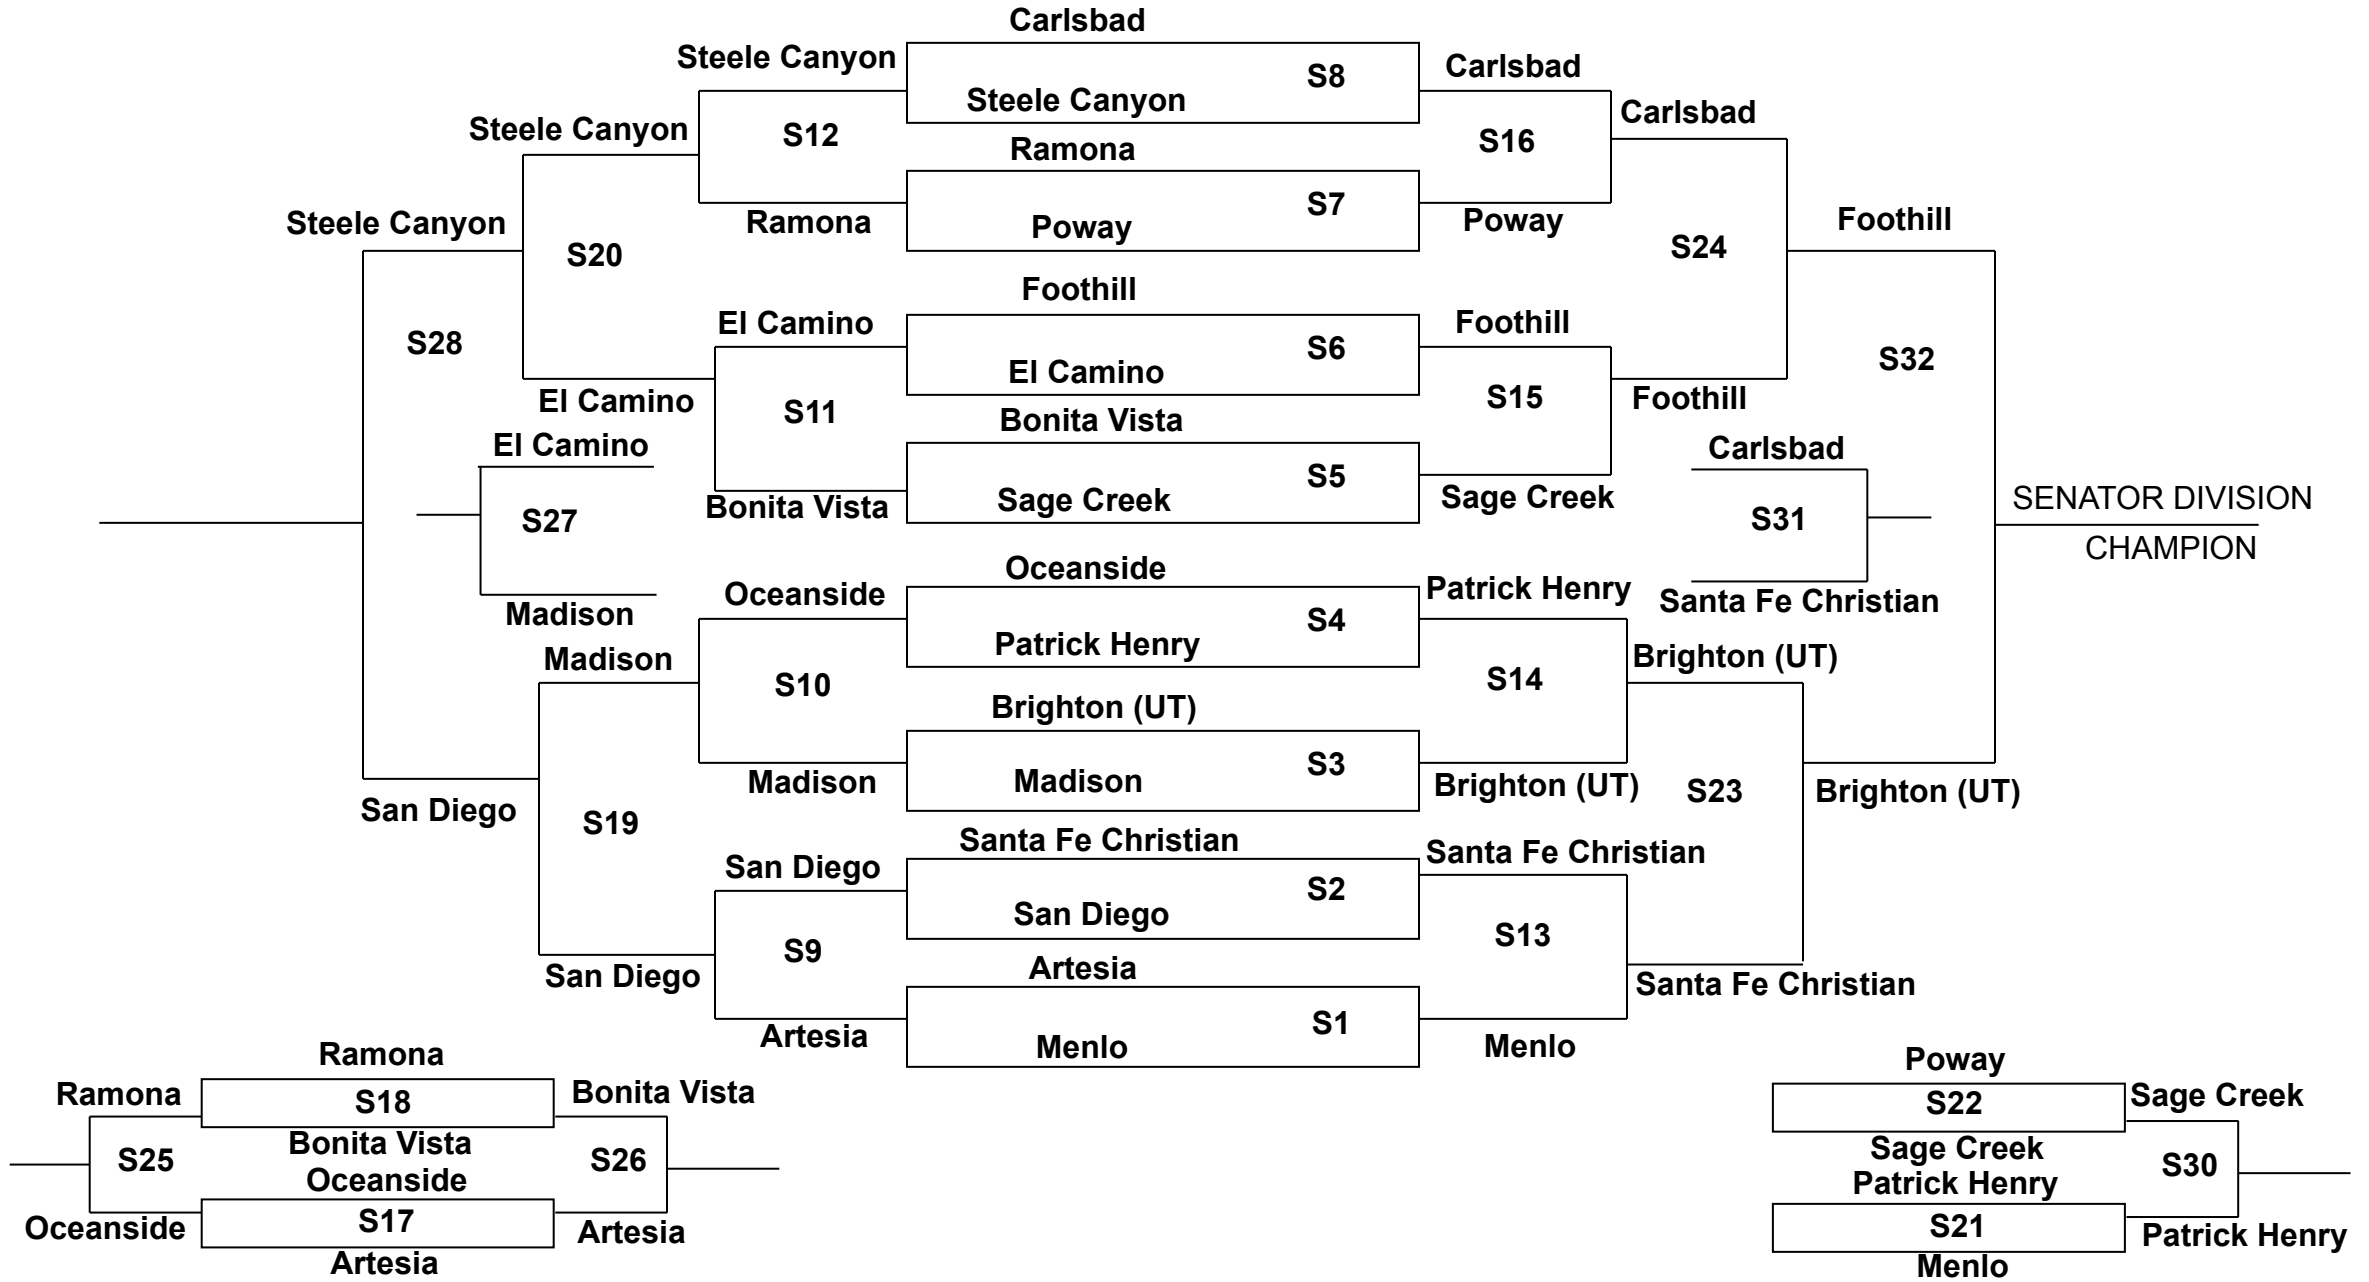

Senator Division At Carlsbad High School