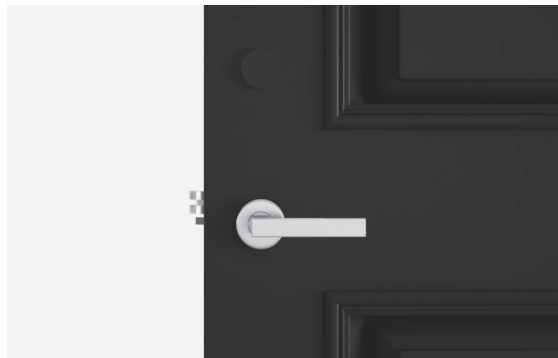

2. THE CHOICE IS YOURS

ÆElement Fusion

LUXURY LINE I DOOR HANDLE DESIGN

High quality handles designed by our partner, Colombo Design.

5: Elle