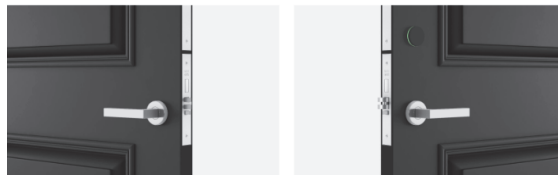

2. THE CHOICE IS YOURS

ÆElement Fusion

LUXURY LINE I DOOR HANDLE DESIGN

High quality handles designed by our partner, Colombo Design.

5: Elle