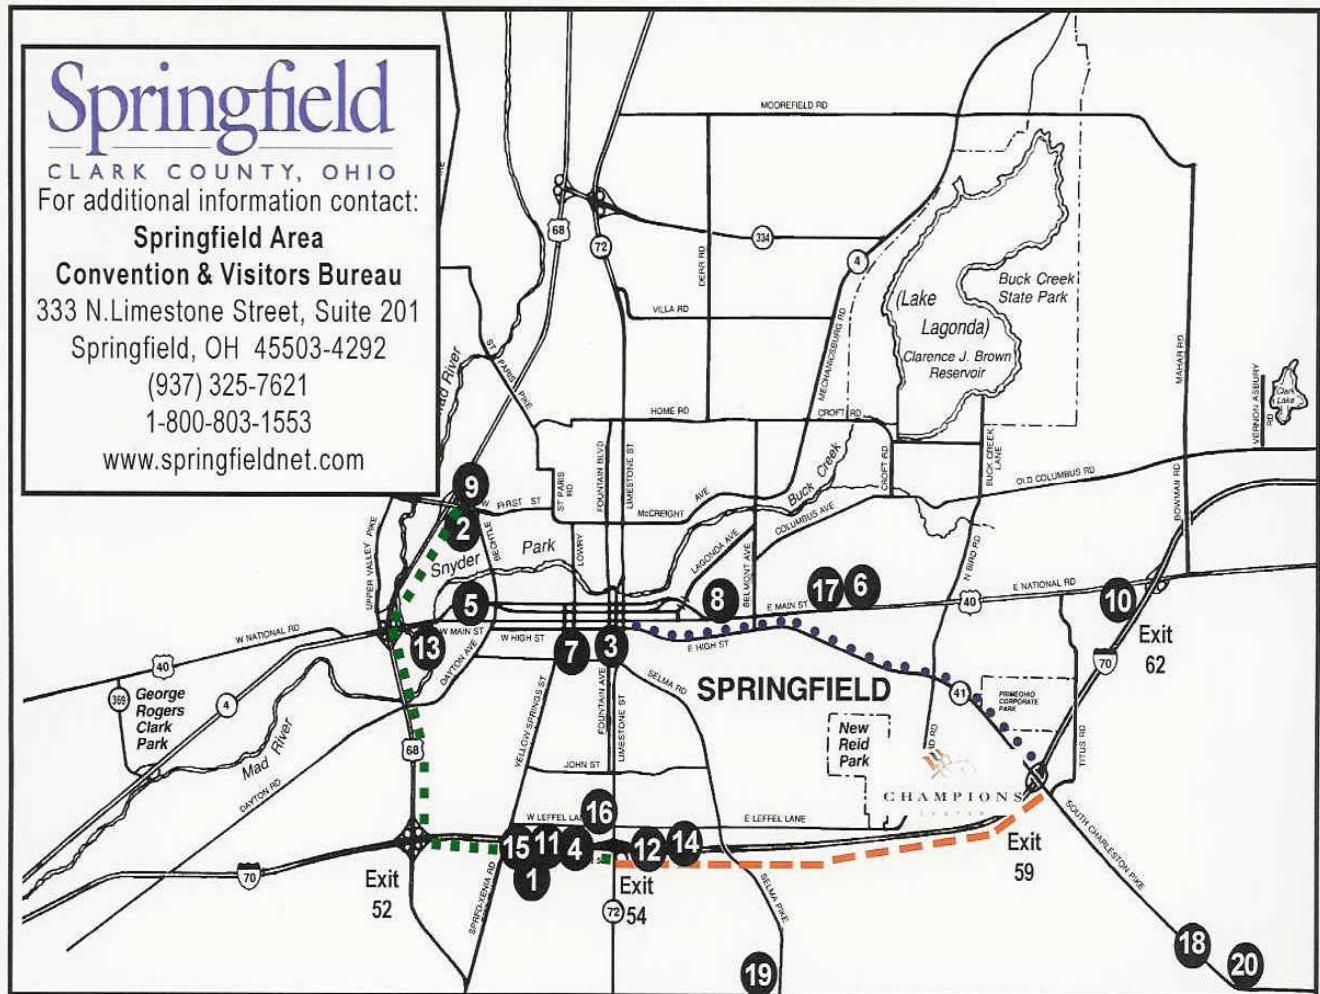

Springfield

CLARK COUNTY, OHIO
For additional information contact:

**Springfield Area
Convention & Visitors Bureau**
333 N.Limestone Street, Suite 201
Springfield, OH 45503-4292
(937) 325-7621
1-800-803-1553
www.springfieldnet.com

Springfield Area Hotels / Motels

1. Comfort Suites 78 units
121 Raydo Circle (937) 322-0707
5 miles 13 minutes from Champions Center

2. Country Inn & Suites 63 units
1751 W. First St. (937) 322-2200
6 miles 14 minutes from Champions Center

3. Courtyard By Marriott 124 units
100 S. Fountain Ave. (937) 322-3600
3 miles 8 minutes from Champions Center

4. Days Inn 100 units
11 West Leffel Lane (937) 322-4942
5 miles 13 minutes from Champions Center

5. Deluxe Inn 129 units
1715 West North Street (937) 324-5561

6. Drake Motel 28 units
3200 East Main Street (937) 325-7334

7. Executive Inn 77 units
325 W. Columbia St. (937) 324-5601

8. Fairfax Motel 49 units
2418 East Main Street (937) 323-4915

9. Fairfield Inn 63 units
1870 West First Street (937) 323-9554
6 miles 14 minutes from Champions Center

10. Harmony Motel 12 units
4725 East National Rd. (937) 324-3339

11. Hampton Inn 100 units
101 West Leffel Lane (937) 325-8480
5 miles 13 minutes from Champions Center

12. Holiday Inn 150 units
383 East Leffel Lane (937) 323-8631
5 miles 13 minutes from Champions Center

13. Knights Inn 40 units
2207 West Main Street (937) 325-8721

14. Ramada Limited 46 units
319 East Leffel Lane (937) 328-0123
5 Miles 13 minutes from Champions Center

15. Red Roof Inn 58 units
155 W. Leffel Lane (937) 325-5356
5 Miles 13 minutes from Champions Center

16. Super 8 Motel 100 units
2 West Leffel Lane (937) 324-5501
5 Miles 13 minutes from Champions Center

17. Town House Motor Lodge 38 units
2850 East Main Street (937) 325-7661

Bed & Breakfasts

18. Houstonia Bed & Breakfast 4 units
25 East Mound Street (888) 462-8855
South Charleston

19. Victoria Green Plains Farm 2 units
8606 Selma Pike (937) 462-8682

20. Blackberry Lane 2 units
3828 Old Springfield Rd. (937) 265-5618