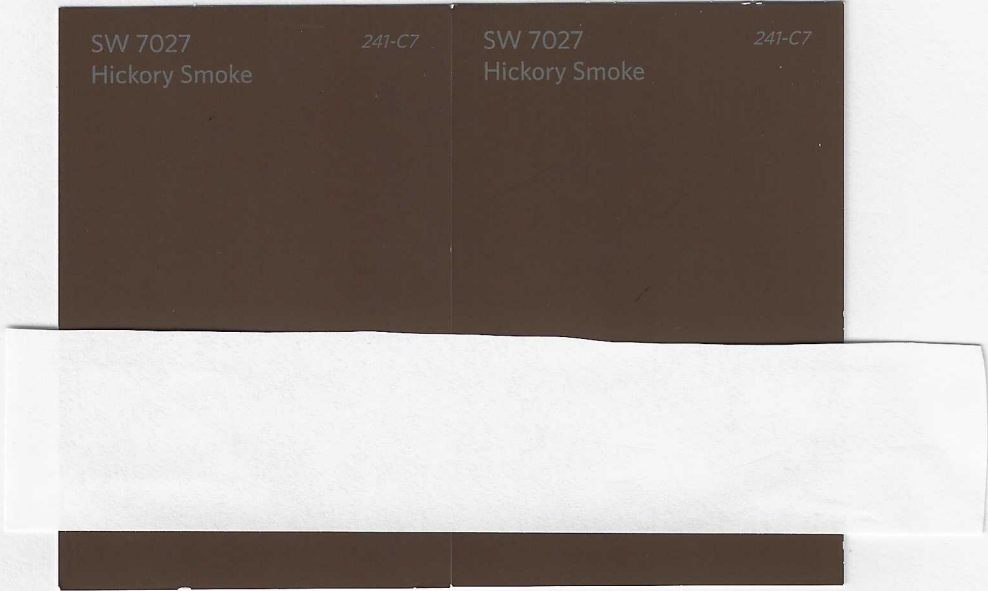

SW 2806 Rookwood Brown
SW 2805 Renwick Beige

Exterior Color Selections

20

1 Body

SW 7688 Sundew

2 Trim

SW 7105 Paperwhite

Exterior Color Selections

23

- 1 Body
- 2 Trim

SW 6164 Svelte Sage
SW 2829 Classical White

Exterior Color Selections

24

- 1 Body
- 2 Trim

SW 6199 Rare Gray
SW 7553 Fragile Beauty

Exterior Color Selections

25

- 1 Body
- 2 Trim

SW 9186 Caramelized
SW 7012 Creamy

Exterior Color Selection

27

- 1. Body Color
- 2. Trim Color

SW 7027 – Hickory Smoke
SW 7006 – Extra White

Exterior Color Selections

SW 6055 Fiery Brown

SW 7076 Cyberspace

SW 6006 Black Bean

SW 6385 Dover White

SW 6054 Canyon Clay

SW 2806 Rookwood Brown

Exterior Color Selections

Door Colors