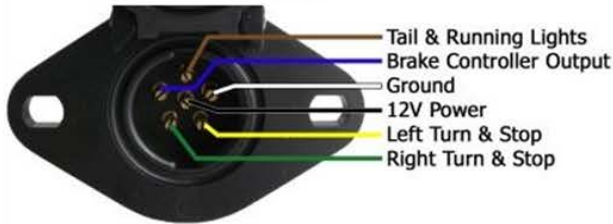

TRAILER WIRING

Truck Side 6 Way

Trailer Side 6 Way

7 Way RV Style

Utility - Enclosed Trailers

7 Way RV Style

RV Campers / Travel Trailers

7 Way H.D (Rd Pin)

Agriculture / H.D Trailers

7 Way RV Style

Utility - Enclosed Trailers

7 Way RV Style

RV Campers / Travel Trailers

7 Way H.D (Rd Pin)

Agriculture / H.D Trailers

Always Check Wiring on trailer to be sure they match the Plug wiring diagrams above.