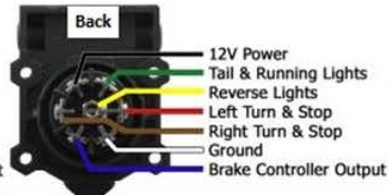

TRAILER WIRING

Truck Side 6 Way

Trailer Side 6 Way

7 Way RV Style

Utility - Enclosed Trailers

7 Way RV Style

RV Campers / Travel Trailers

7 Way H.D (Rd Pin)

Agriculture / H.D Trailers

7 Way RV Style

Utility - Enclosed Trailers

7 Way RV Style

RV Campers / Travel Trailers

7 Way H.D (Rd Pin)

Agriculture / H.D Trailers

Always Check Wiring on trailer to be sure they match the Plug wiring diagrams above.