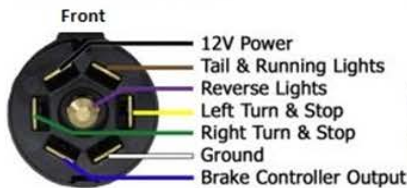

TRAILER WIRING

Truck Side 6 Way

Trailer Side 6 Way

7 Way RV Style

Utility - Enclosed Trailers

7 Way RV Style

RV Campers / Travel Trailers

7 Way H.D (Rd Pin)

Agriculture / H.D Trailers

7 Way RV Style

Utility - Enclosed Trailers

7 Way RV Style

RV Campers / Travel Trailers

7 Way H.D (Rd Pin)

Agriculture / H.D Trailers

Always Check Wiring on trailer to be sure they match the Plug wiring diagrams above.