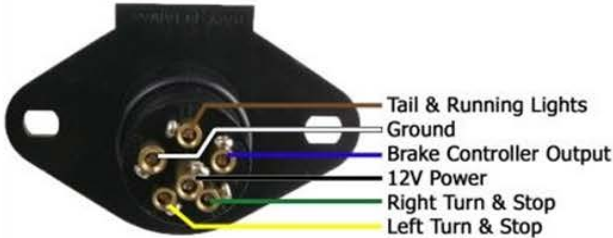

TRAILER WIRING

Truck Side 6 Way

Trailer Side 6 Way

7 Way RV Style

Utility - Enclosed Trailers

7 Way RV Style

RV Campers / Travel Trailers

7 Way H.D (Rd Pin)

Agriculture / H.D Trailers

7 Way RV Style

Utility - Enclosed Trailers

7 Way RV Style

RV Campers / Travel Trailers

7 Way H.D (Rd Pin)

Agriculture / H.D Trailers

Always Check Wiring on trailer to be sure they match the Plug wiring diagrams above.