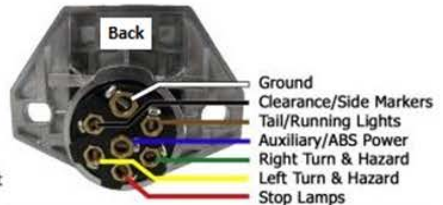

TRAILER WIRING

Truck Side 6 Way

Trailer Side 6 Way

7 Way RV Style

Utility - Enclosed Trailers

7 Way RV Style

RV Campers / Travel Trailers

7 Way H.D (Rd Pin)

Agriculture / H.D Trailers

7 Way RV Style

Utility - Enclosed Trailers

7 Way RV Style

RV Campers / Travel Trailers

7 Way H.D (Rd Pin)

Agriculture / H.D Trailers

Always Check Wiring on trailer to be sure they match the Plug wiring diagrams above.