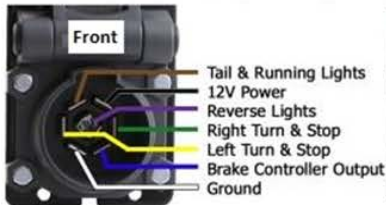

TRAILER WIRING

Truck Side 6 Way

Trailer Side 6 Way

7 Way RV Style

Utility - Enclosed Trailers

7 Way RV Style

RV Campers / Travel Trailers

7 Way H.D (Rd Pin)

Agriculture / H.D Trailers

7 Way RV Style

Utility - Enclosed Trailers

7 Way RV Style

RV Campers / Travel Trailers

7 Way H.D (Rd Pin)

Agriculture / H.D Trailers

Always Check Wiring on trailer to be sure they match the Plug wiring diagrams above.