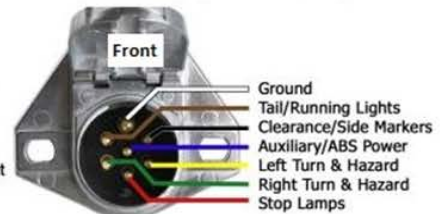

TRAILER WIRING

Truck Side 6 Way

Trailer Side 6 Way

7 Way RV Style

Utility - Enclosed Trailers

7 Way RV Style

RV Campers / Travel Trailers

7 Way H.D (Rd Pin)

Agriculture / H.D Trailers

7 Way RV Style

Utility - Enclosed Trailers

7 Way RV Style

RV Campers / Travel Trailers

7 Way H.D (Rd Pin)

Agriculture / H.D Trailers

Always Check Wiring on trailer to be sure they match the Plug wiring diagrams above.