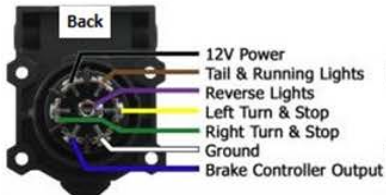

TRAILER WIRING

Truck Side 6 Way

Trailer Side 6 Way

7 Way RV Style

Utility - Enclosed Trailers

7 Way RV Style

RV Campers / Travel Trailers

7 Way H.D (Rd Pin)