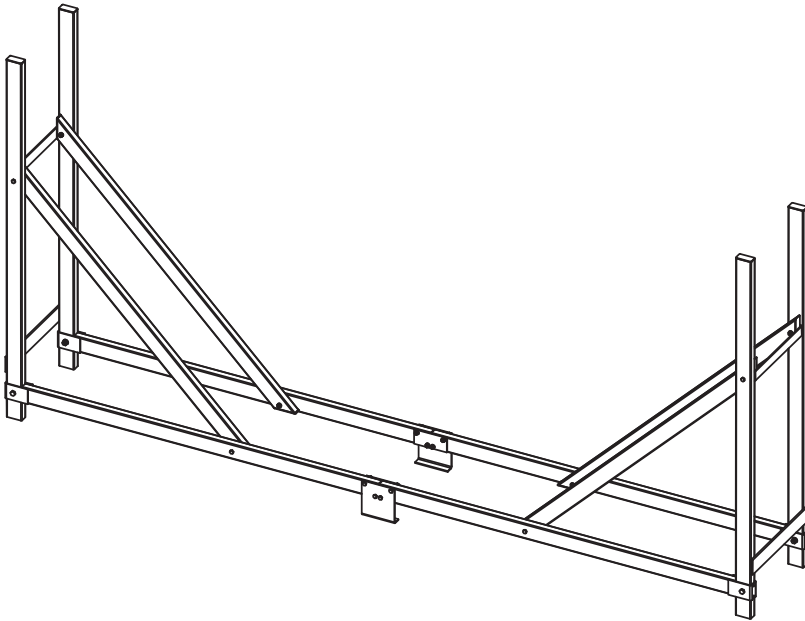

## 8' wood Rack

Item #	Description	Drawings	Qty
1	Bottom frame		4
2	End Frame		2
3	Slant tube		4
4	Brace		2
5	Bottom support bracket		2
6	Mounting plate		2
7	Hex bolt M8x45		4
8	Washer M8		4
9	Lock nut M8		4+1
10	Hex bolt M6x65		4
11	Hex bolt M6x60		4
12	Hex bolt M6x40		8
13	Washer M6		16
14	Lock nut M6		16+1
15	Rope		1
1508	Cover		1