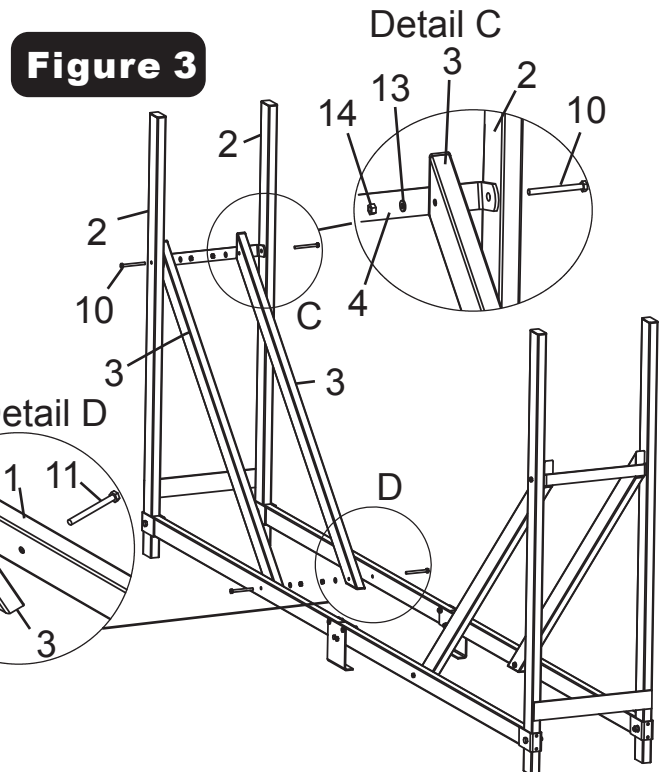

## STEP 2

Connect End frame (#2) to Bottom Frame (#1).

Lay assembly on the floor as shown in Figure 1, Slide End Frame (#2) thru the bracket welded at the end of Bottom frame (#1), secure them with 2 Hex bolts (#7), 2 Washers (#8) and 2 Lock nuts (#9) for End frame (#2).

See Figure 2 and Detail B.

Repeat this step for the other side.

**Figure 2**

## STEP 3

Connect Slant tube (#3) to End Frame (#2). Place Brace (#4) inside End Frame (#2), and place Slant tube (#3) inside Brace (#4), Connect them together using 4 Hex bolts (#10), 4 washers (#13) and 4 Lock nuts (#14). See Detail C. connect the bottom of Slant tube (#3) to Base frame (#1) using 4 Hex bolts (#11), 4 Washers (#13), and 4 Lock nuts (#14). See Detail D. Tighten all the bolts and nuts.

**Figure 3**

**Figure 4**