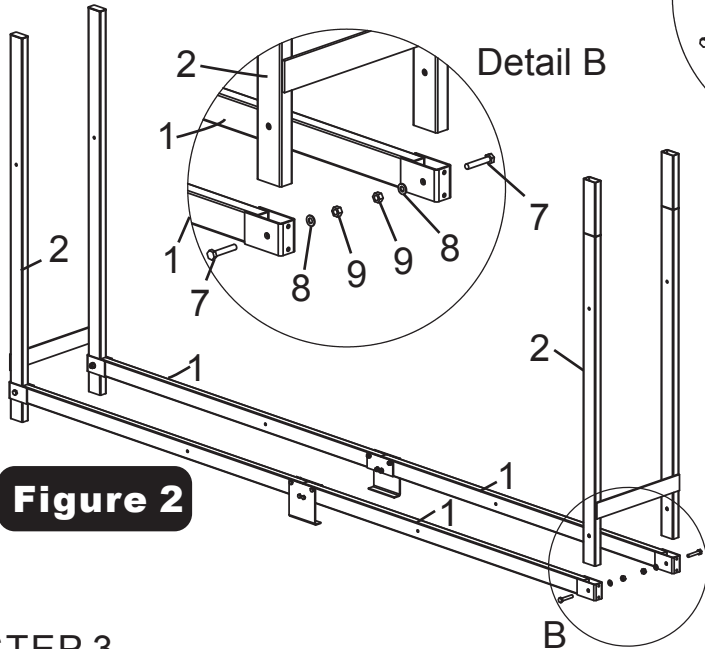

Figure 2

STEP 3

Connect Slant tube (#3) to End Frame (#2). Place Brace (#4) inside End Frame (#2), and place Slant tube (#3) inside Brace (#4), Connect them together using 4 Hex bolts (#10), 4 washers (#13) and 4 Lock nuts (#14). See Detail C. connect the bottom of Slant tube (#3) to Base frame (#1) using 4 Hex bolts (#11), 4 Washers (#13), and 4 Lock nuts (#14). See Detail D. Tighten all the bolts and nuts.