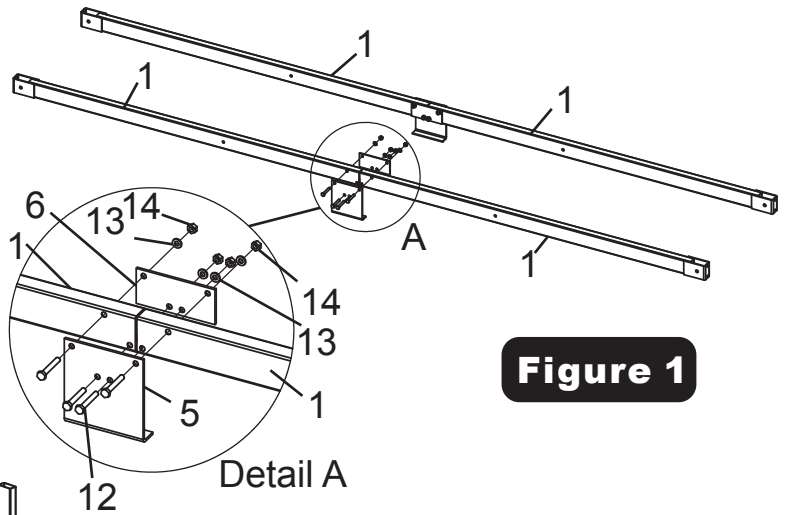

Assembly Instructions

STEP 1

Connect Bottom Frame (#1) together using 2 Bottom support bracket (#5), 2 Mounting plate (#6), 8 Hex bolts (#12), 8 Washers (#13), and 8 Lock nuts (#14). See Figure 1 and Detail A.

Figure 1

STEP 2

Connect End frame (#2) to Bottom Frame (#1).

Lay assembly on the floor as shown in Figure 1, Slide End Frame (#2) thru the bracket welded at the end of Bottom frame (#1), secure them with 2 Hex bolts (#7), 2 Washers (#8) and 2 Lock nuts (#9) for End frame (#2).

See Figure 2 and Detail B.

Repeat this step for the other side.