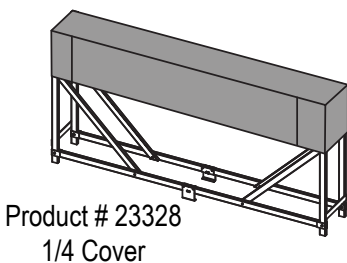

Product # 23328
1/4 Cover

Full & 1/4 -- Water repellent covers sold separately.

For purchase call:

Toll free: 1-888-466-8600

or 203 591 9033

email: service@ezgoal.net